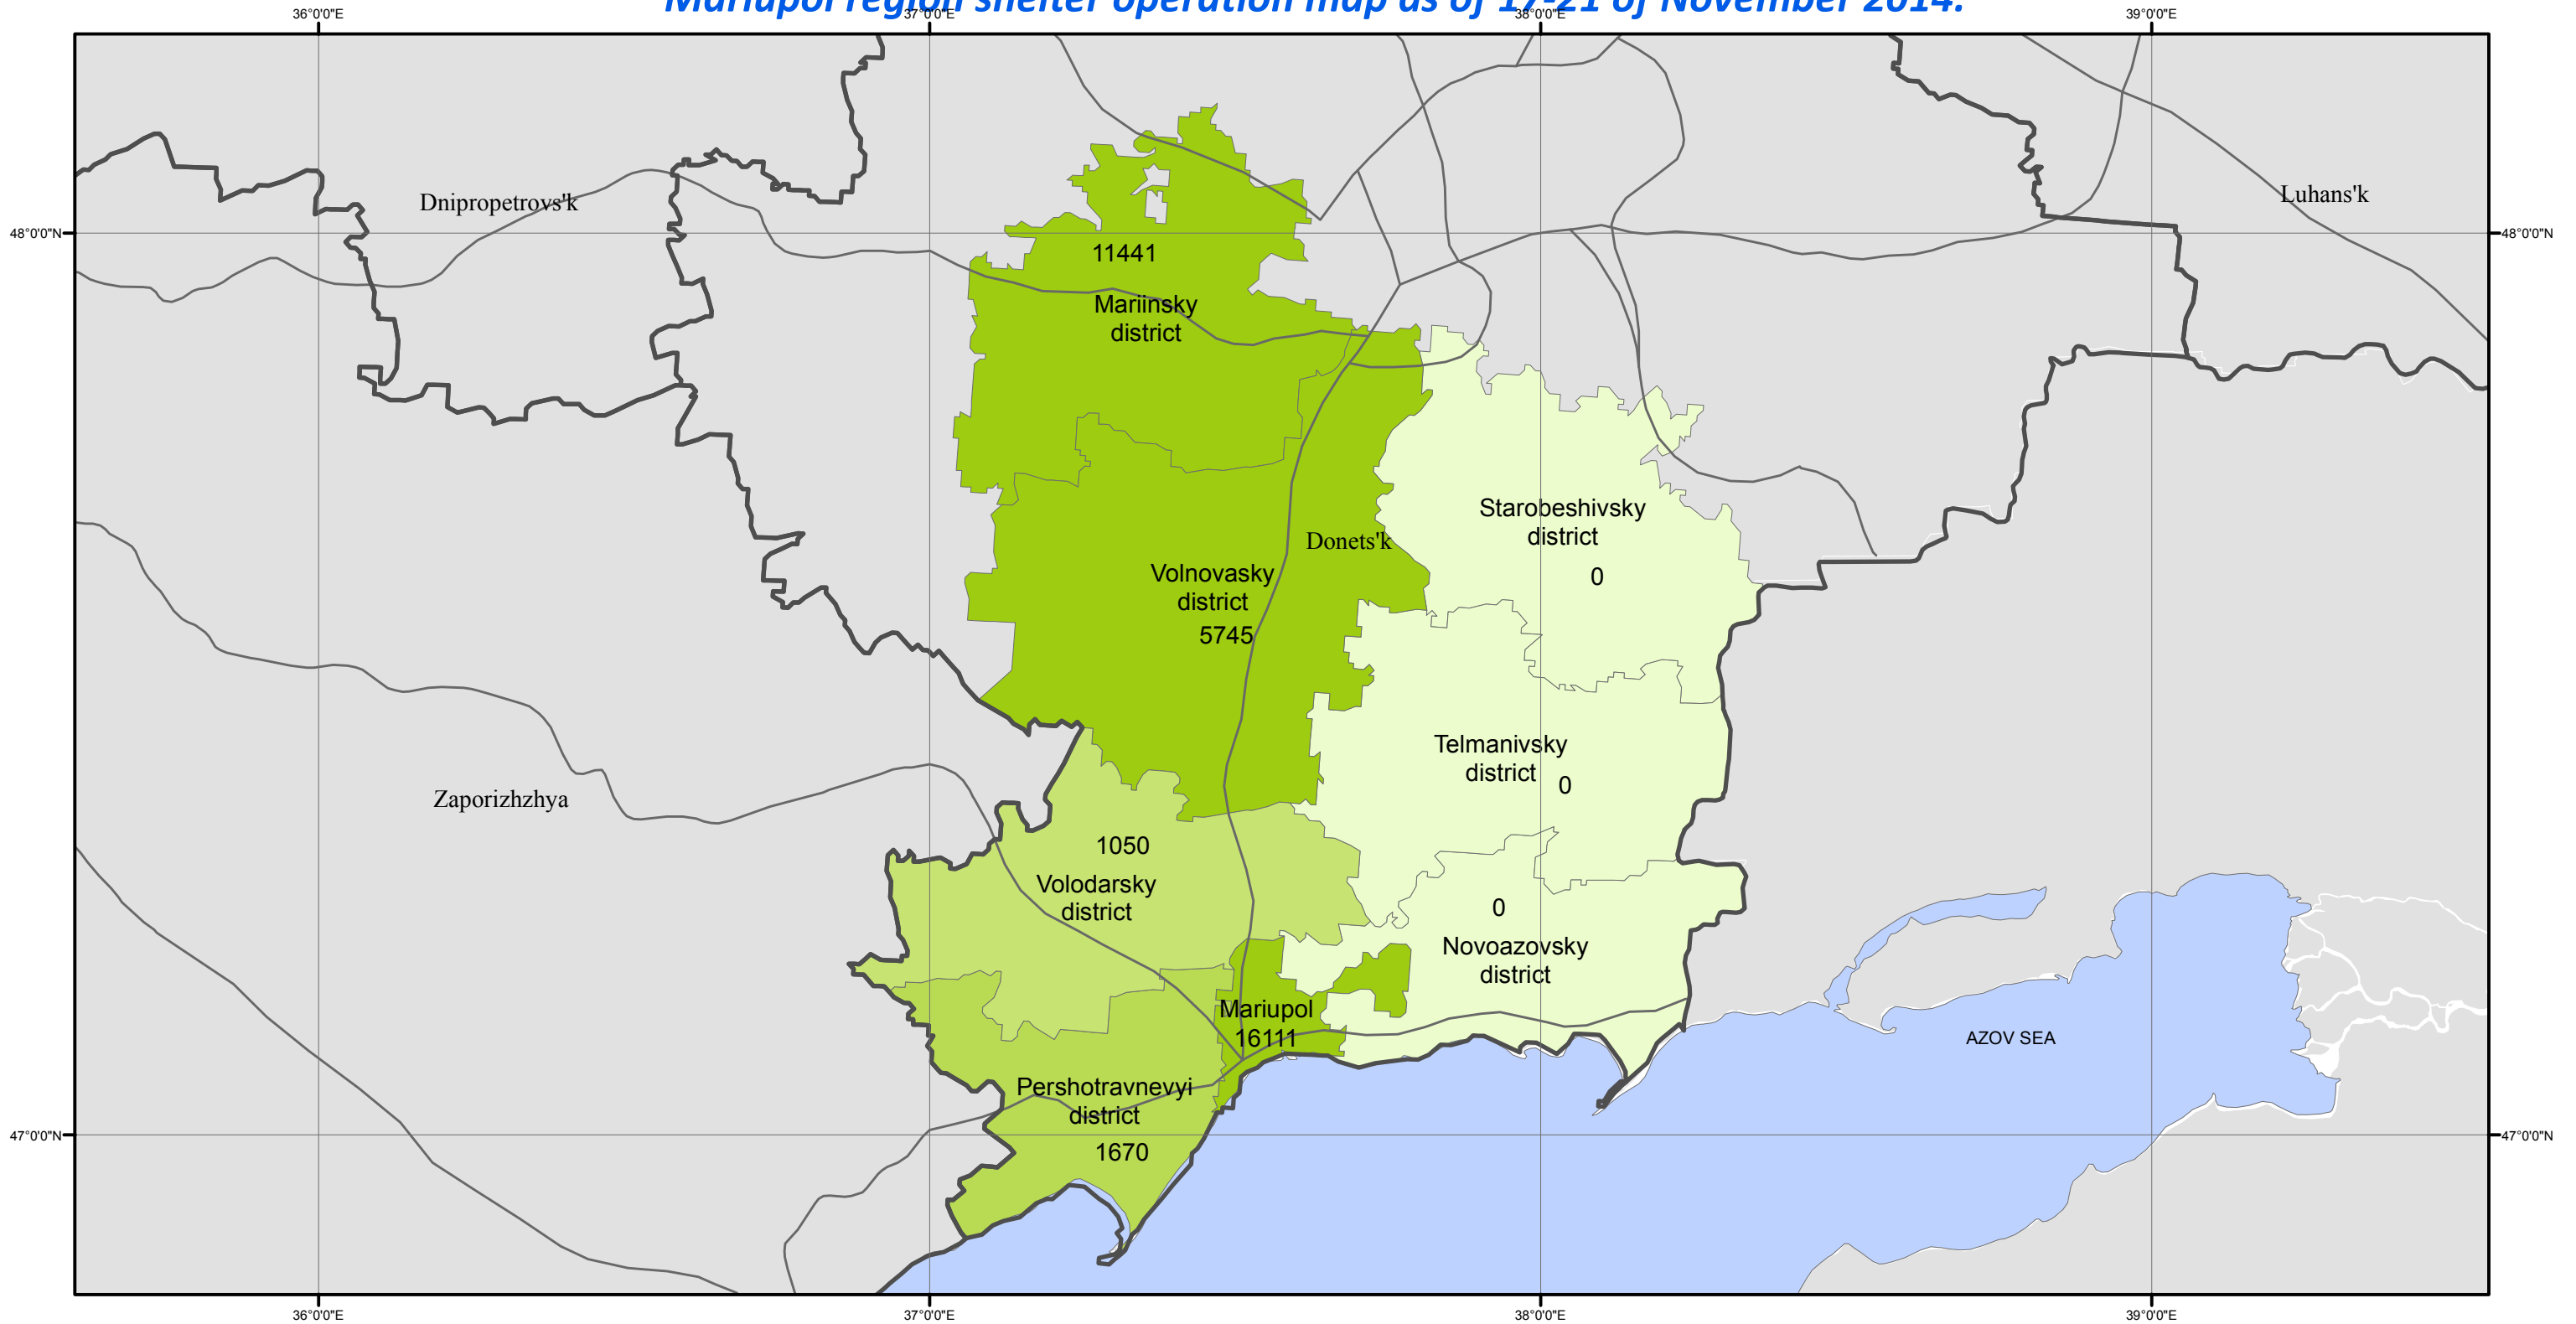

Mariupol region shelter operation map as of 17-21 of November 2014.

Disclaimer: The depiction and use of boundaries, geographic names and related data shown on maps and included in lists, tables, documents, and databases on this web site are not warranted to be error free nor do they necessarily imply official endorsement or acceptance by UNHCR or the United Nations.