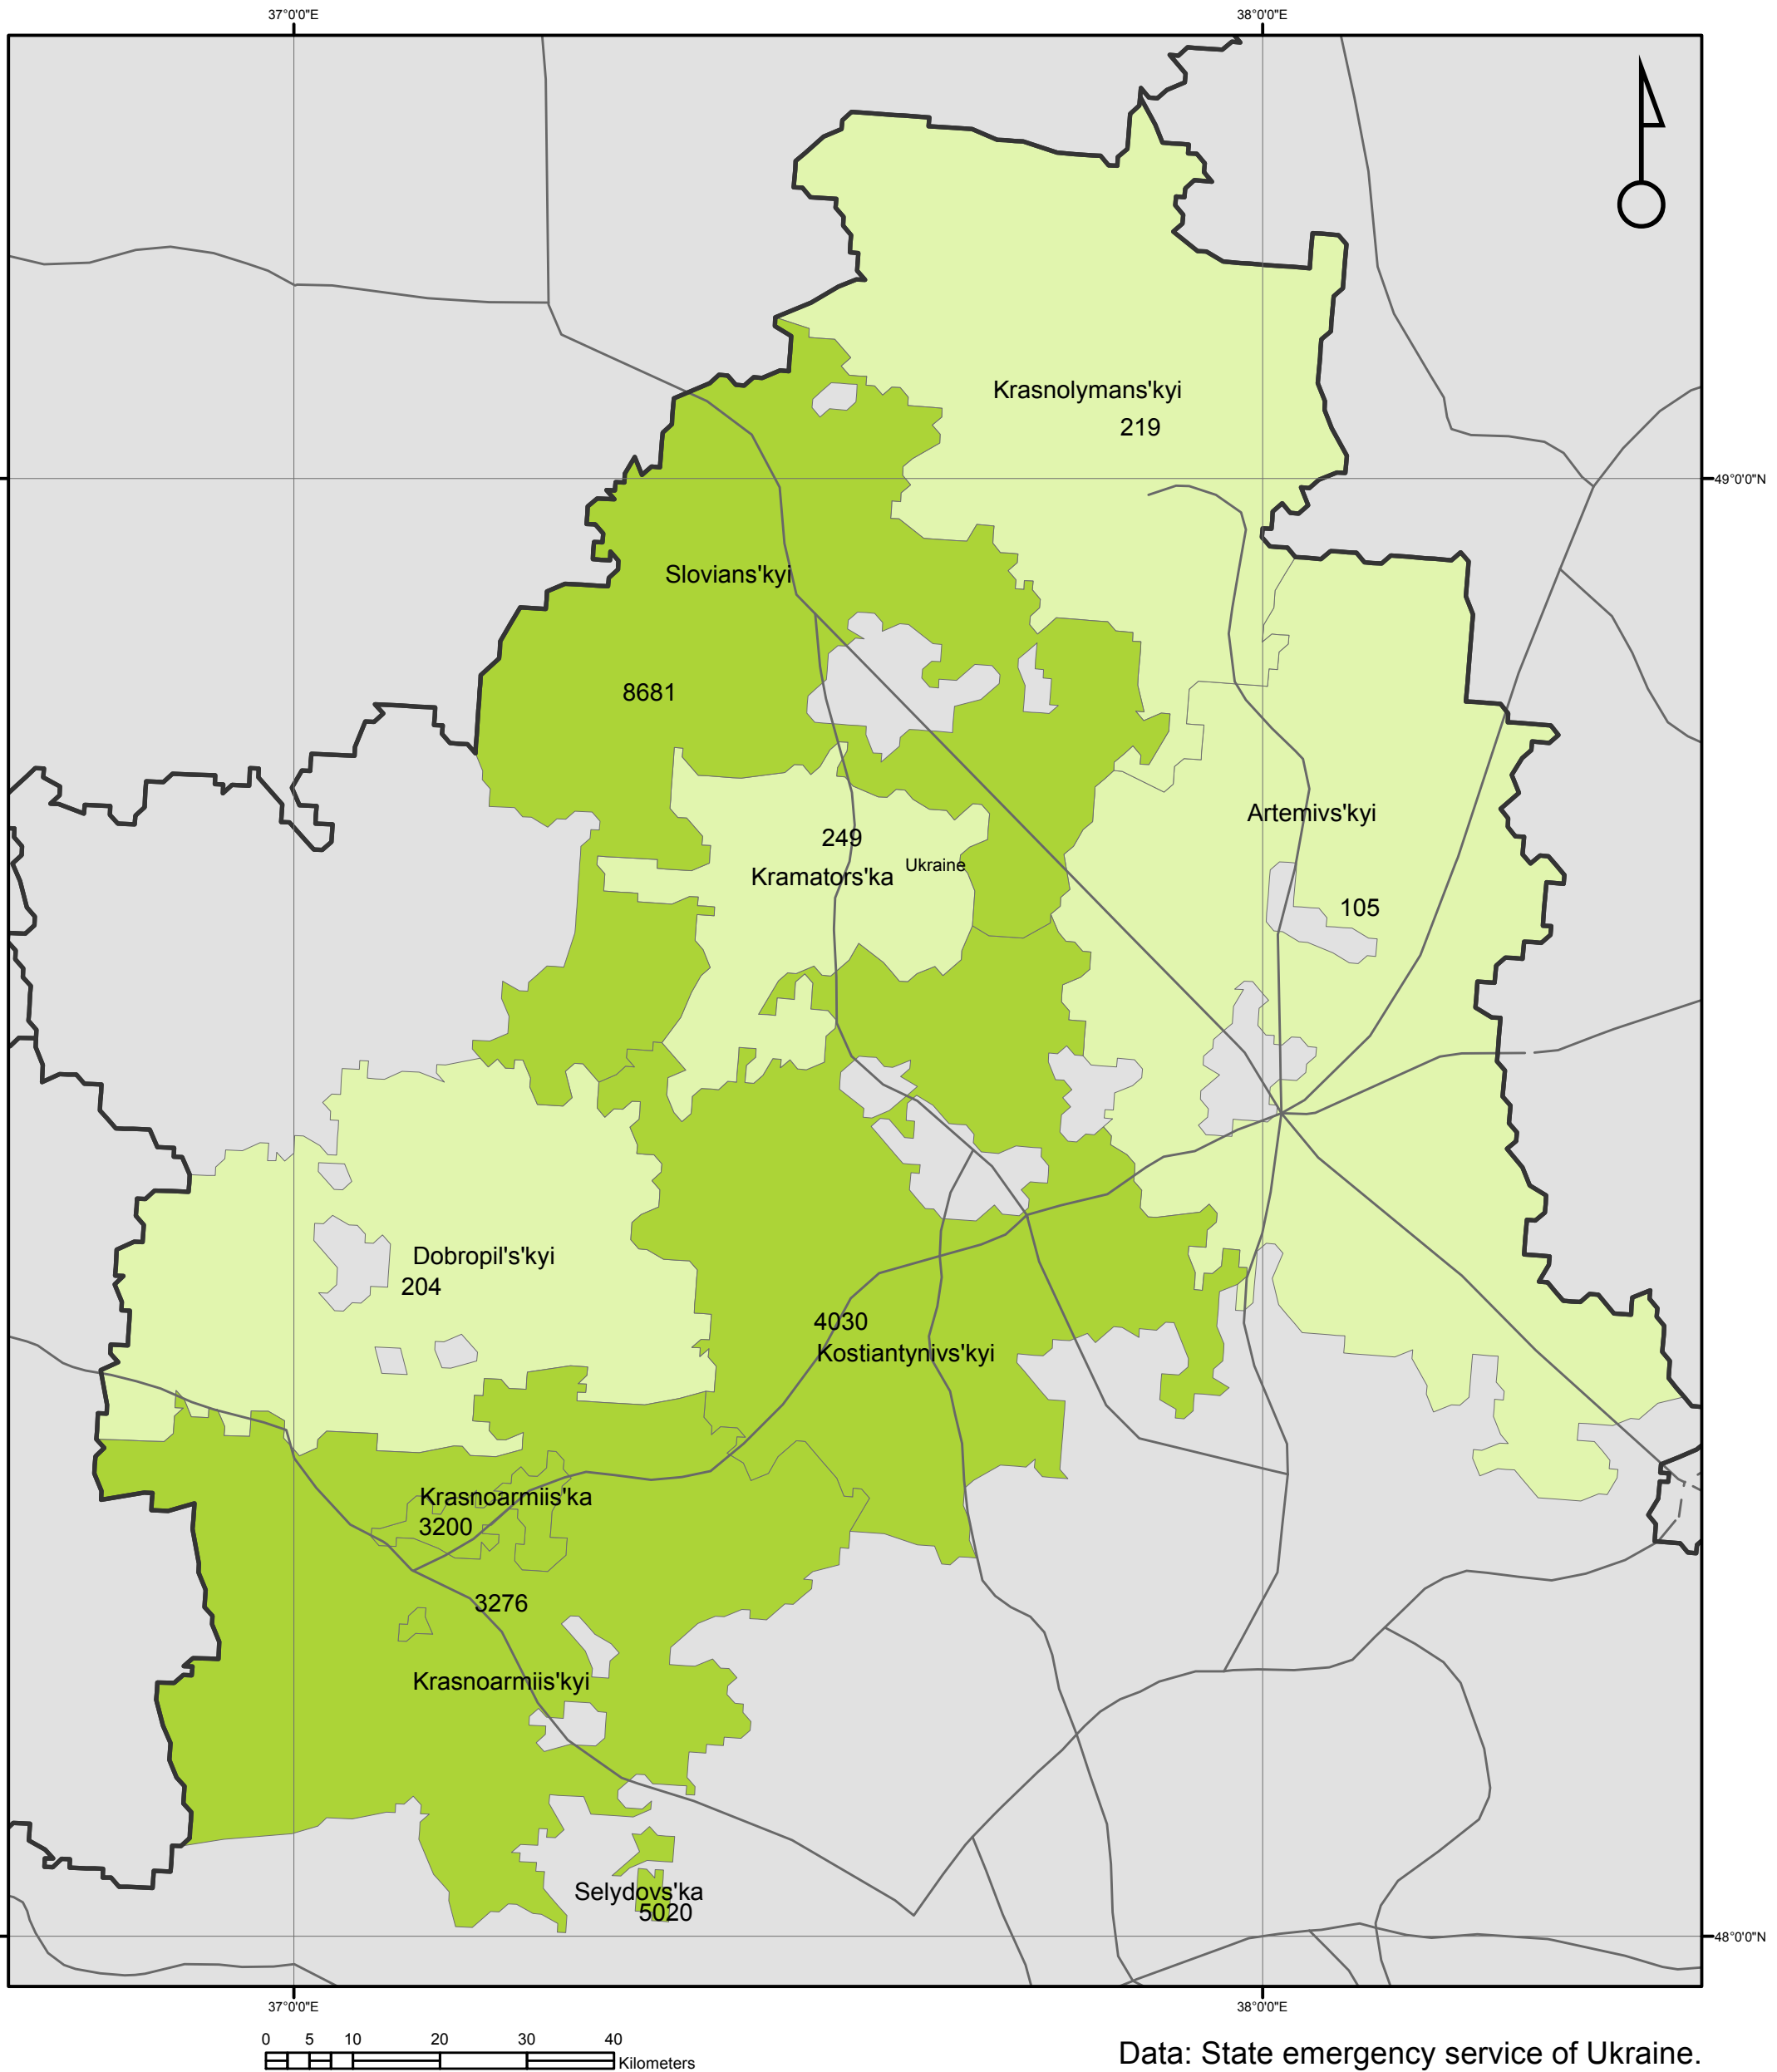

# Nothern Donetsk region shelter operation map as of 22 of December 2014.

Data: State emergency service of Ukraine.

## Legend

### Regions-1

#### Number of IDPs

- 0 - 100
- 101 - 250
- 251 - 500
- 501 - 1000
- 1001 - 1500
- 1501 - 10000
- 10001 - 82849

Disclaimer: The depiction and use of boundaries, geographic names and related data shown on maps and included in lists, tables, documents, and databases on this web site are not warranted to be error free nor do they necessarily imply official endorsement or acceptance by UNHCR or the United Nations.