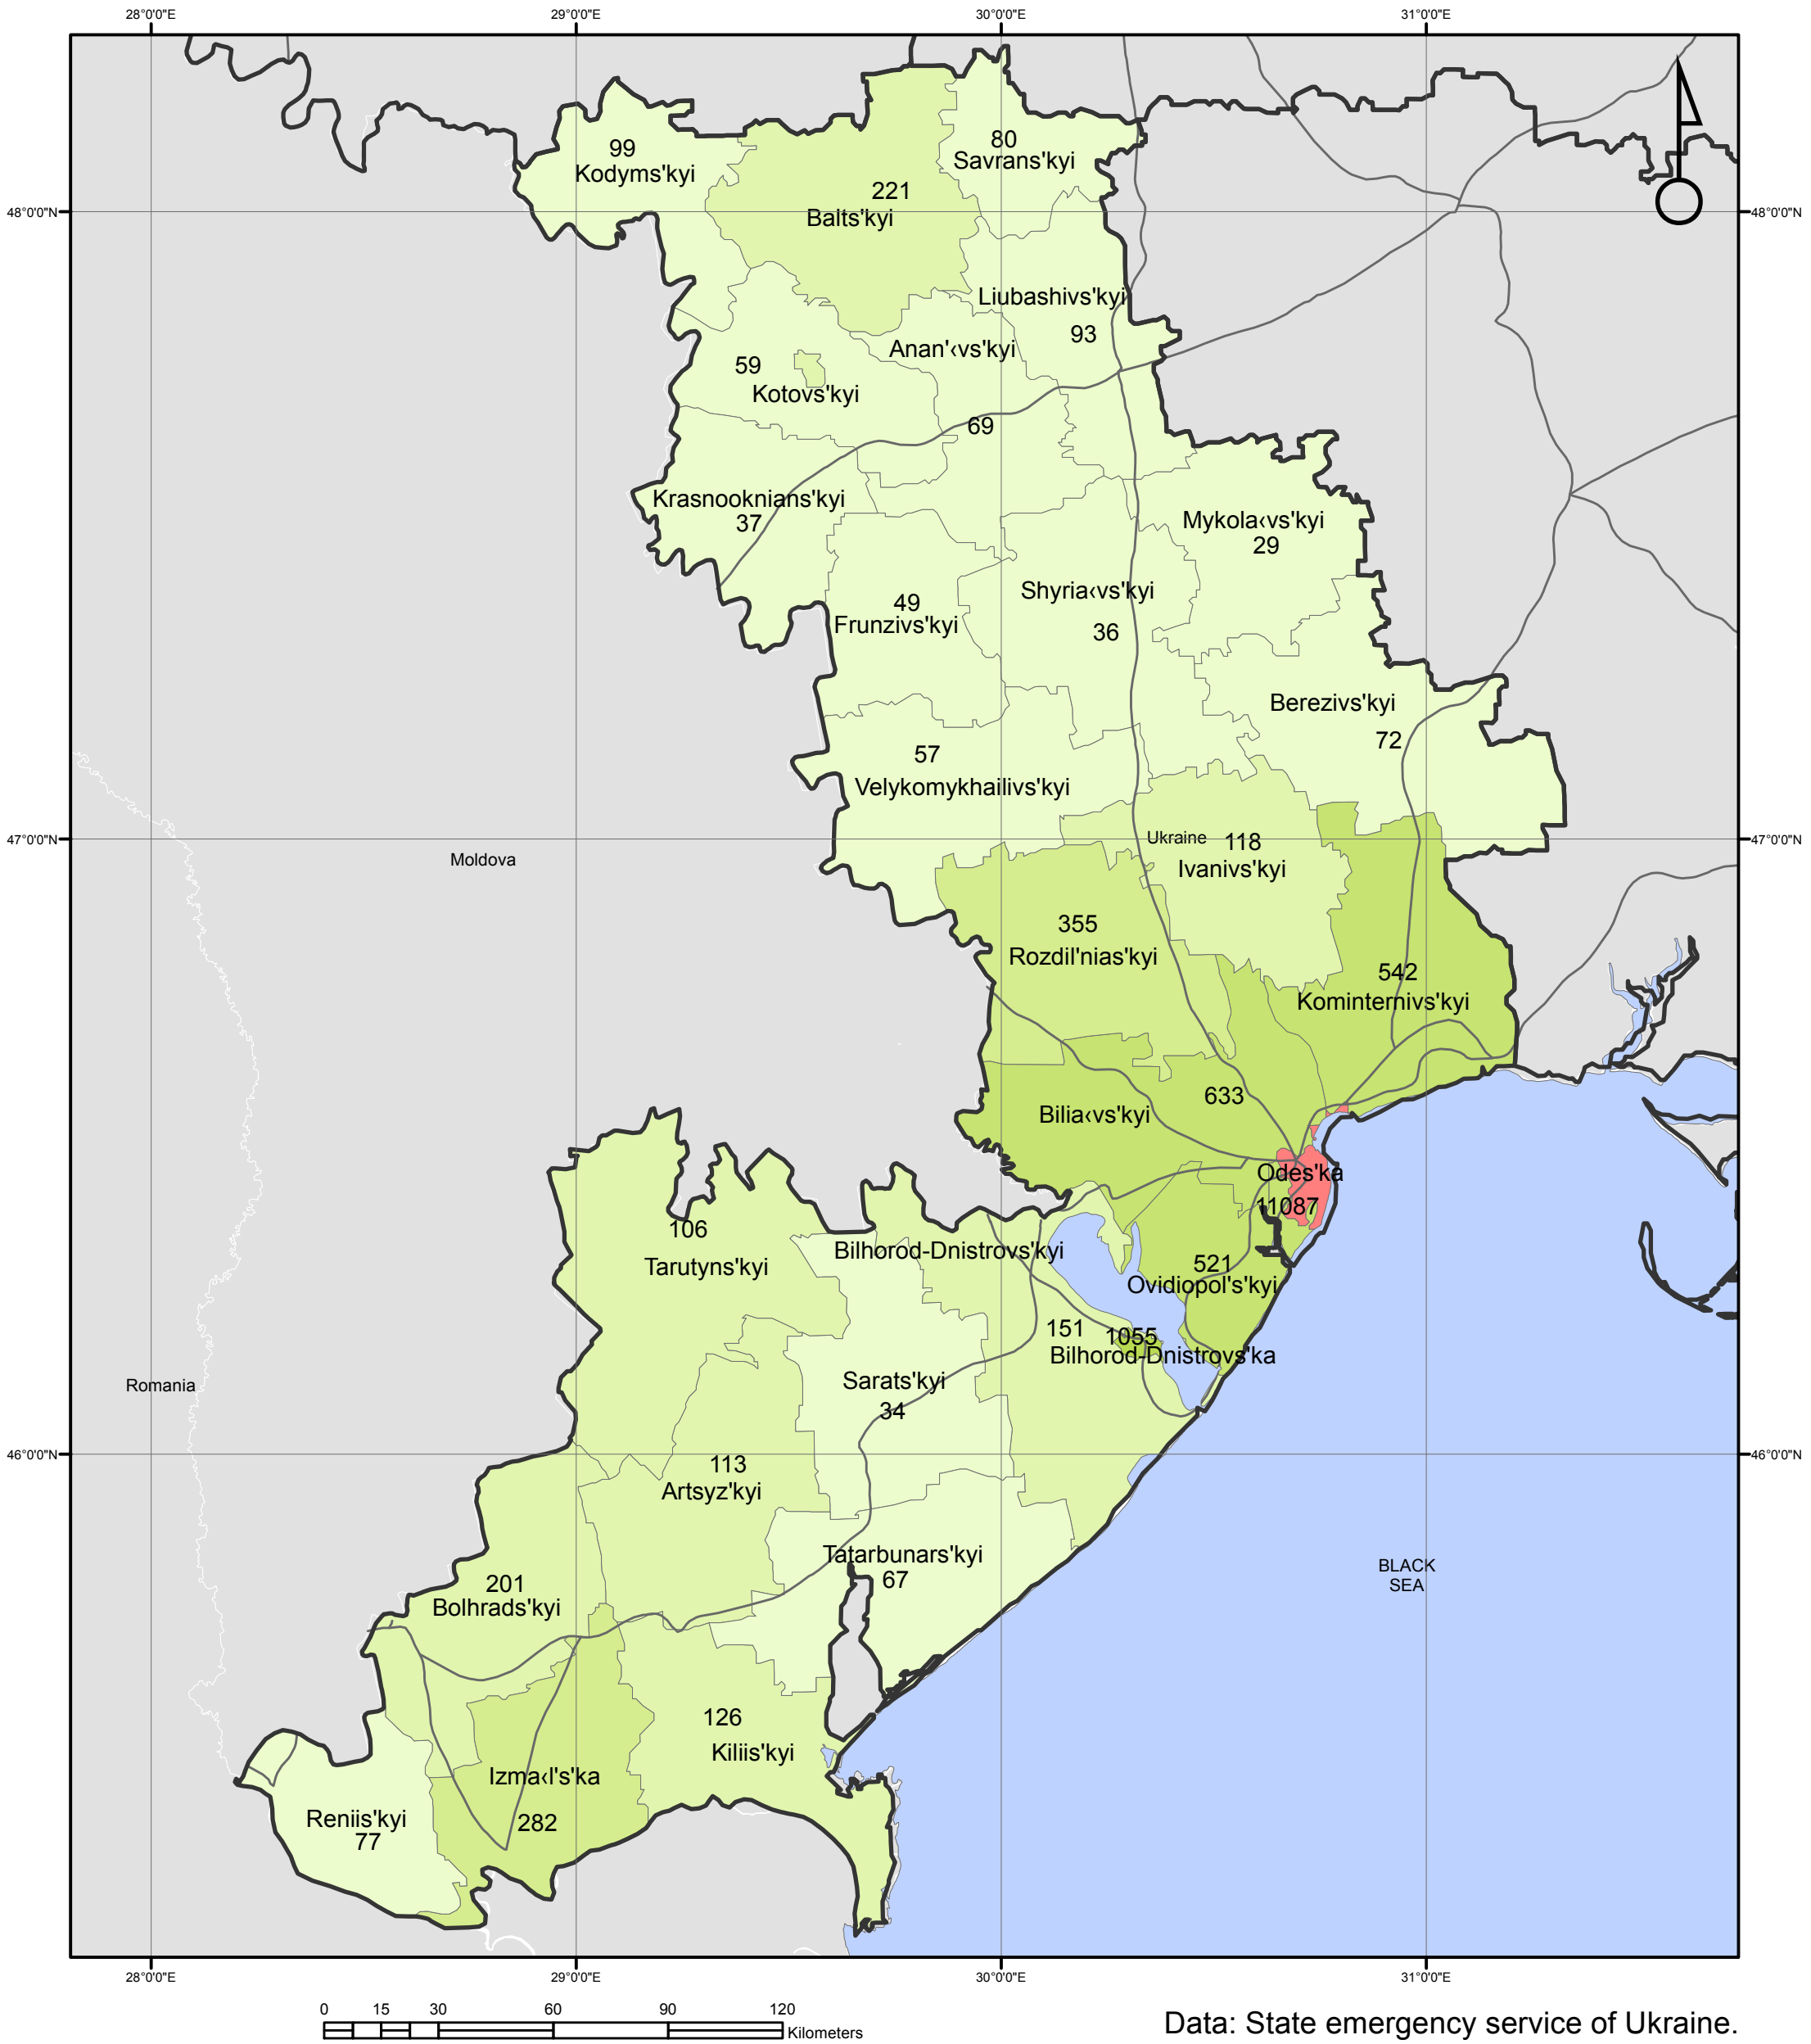

Odessa region shelter operation map as of 22 of December 2014.

Data: State emergency service of Ukraine.

Legend

Regions-1

Number of IDPs

- 0 - 100
- 101 - 250
- 251 - 500
- 501 - 1000
- 1001 - 1500
- 1501 - 10000
- 10001 - 82849

Disclaimer: The depiction and use of boundaries, geographic names and related data shown on maps and included in lists, tables, documents, and databases on this web site are not warranted to be error free nor do they necessarily imply official endorsement or acceptance by UNHCR or the United Nations.