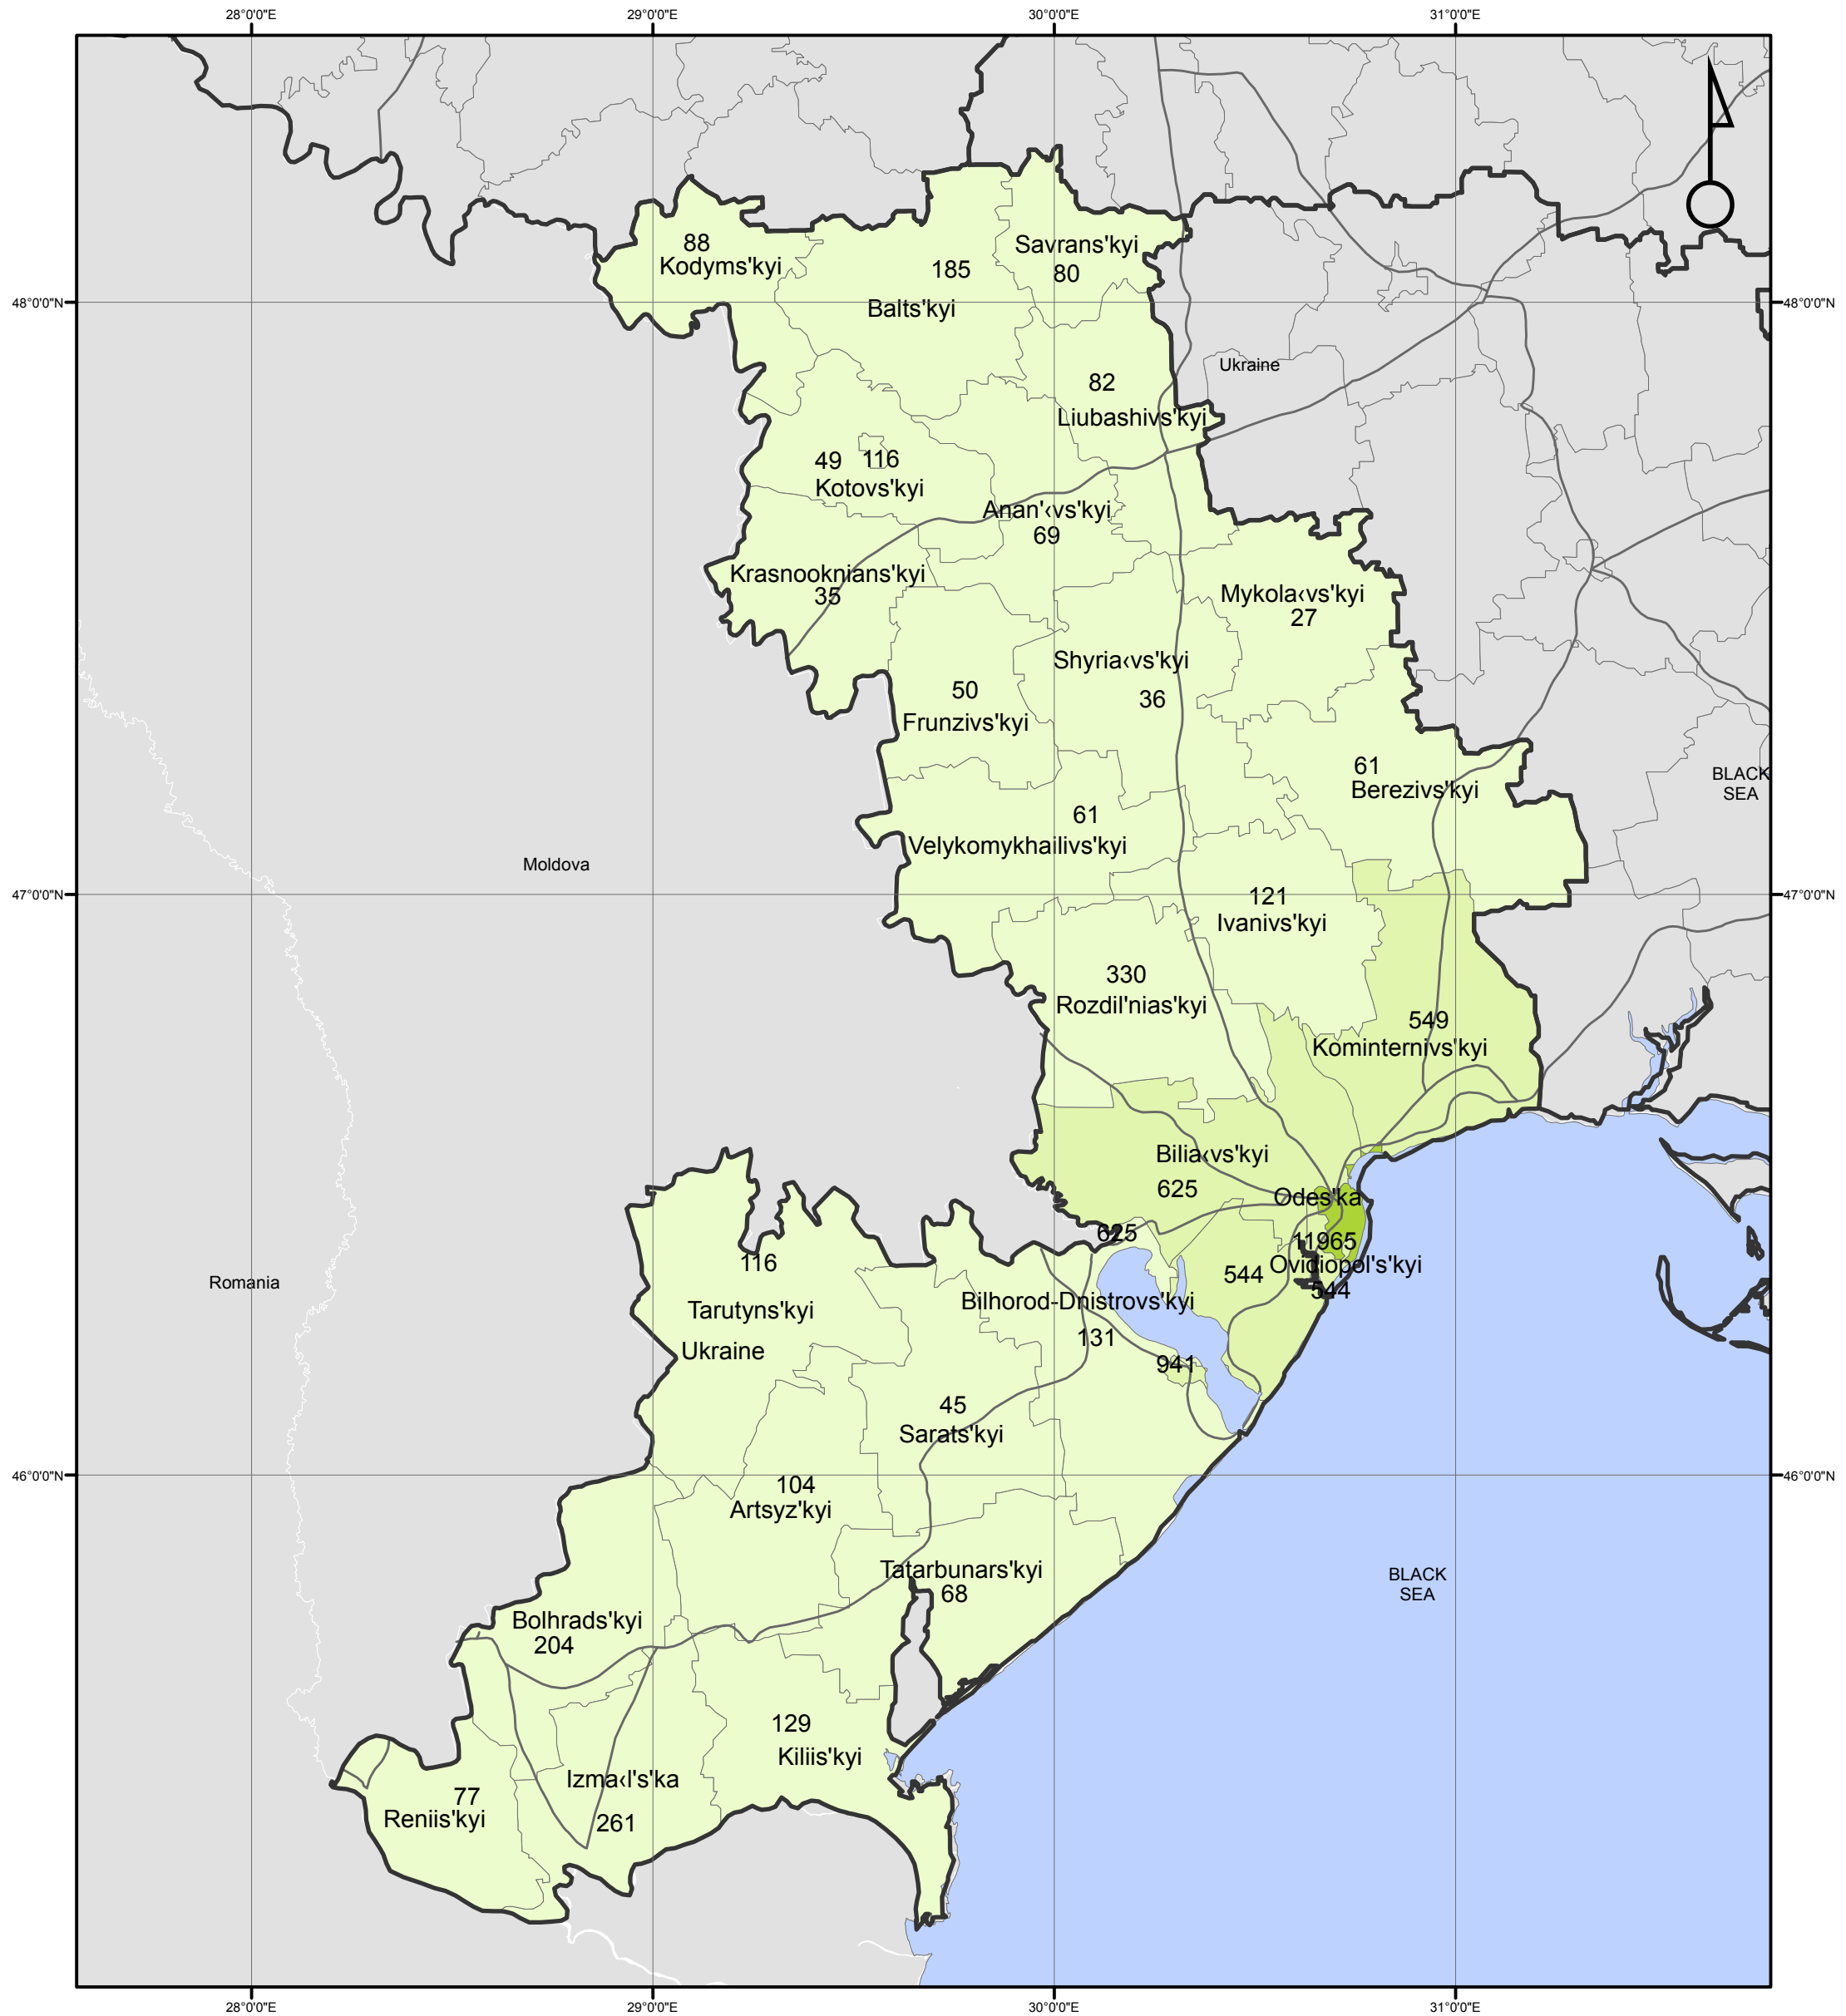

# Odessa region shelter operation map as of 29 of December 2014.

Data: State emergency service of Ukraine.

## Legend

### Number of IDPs

### Regions-1

Disclaimer: The depiction and use of boundaries, geographic names and related data shown on maps and included in lists, tables, documents, and databases on this web site are not warranted to be error free nor do they necessarily imply official endorsement or acceptance by UNHCR or the United Nations.