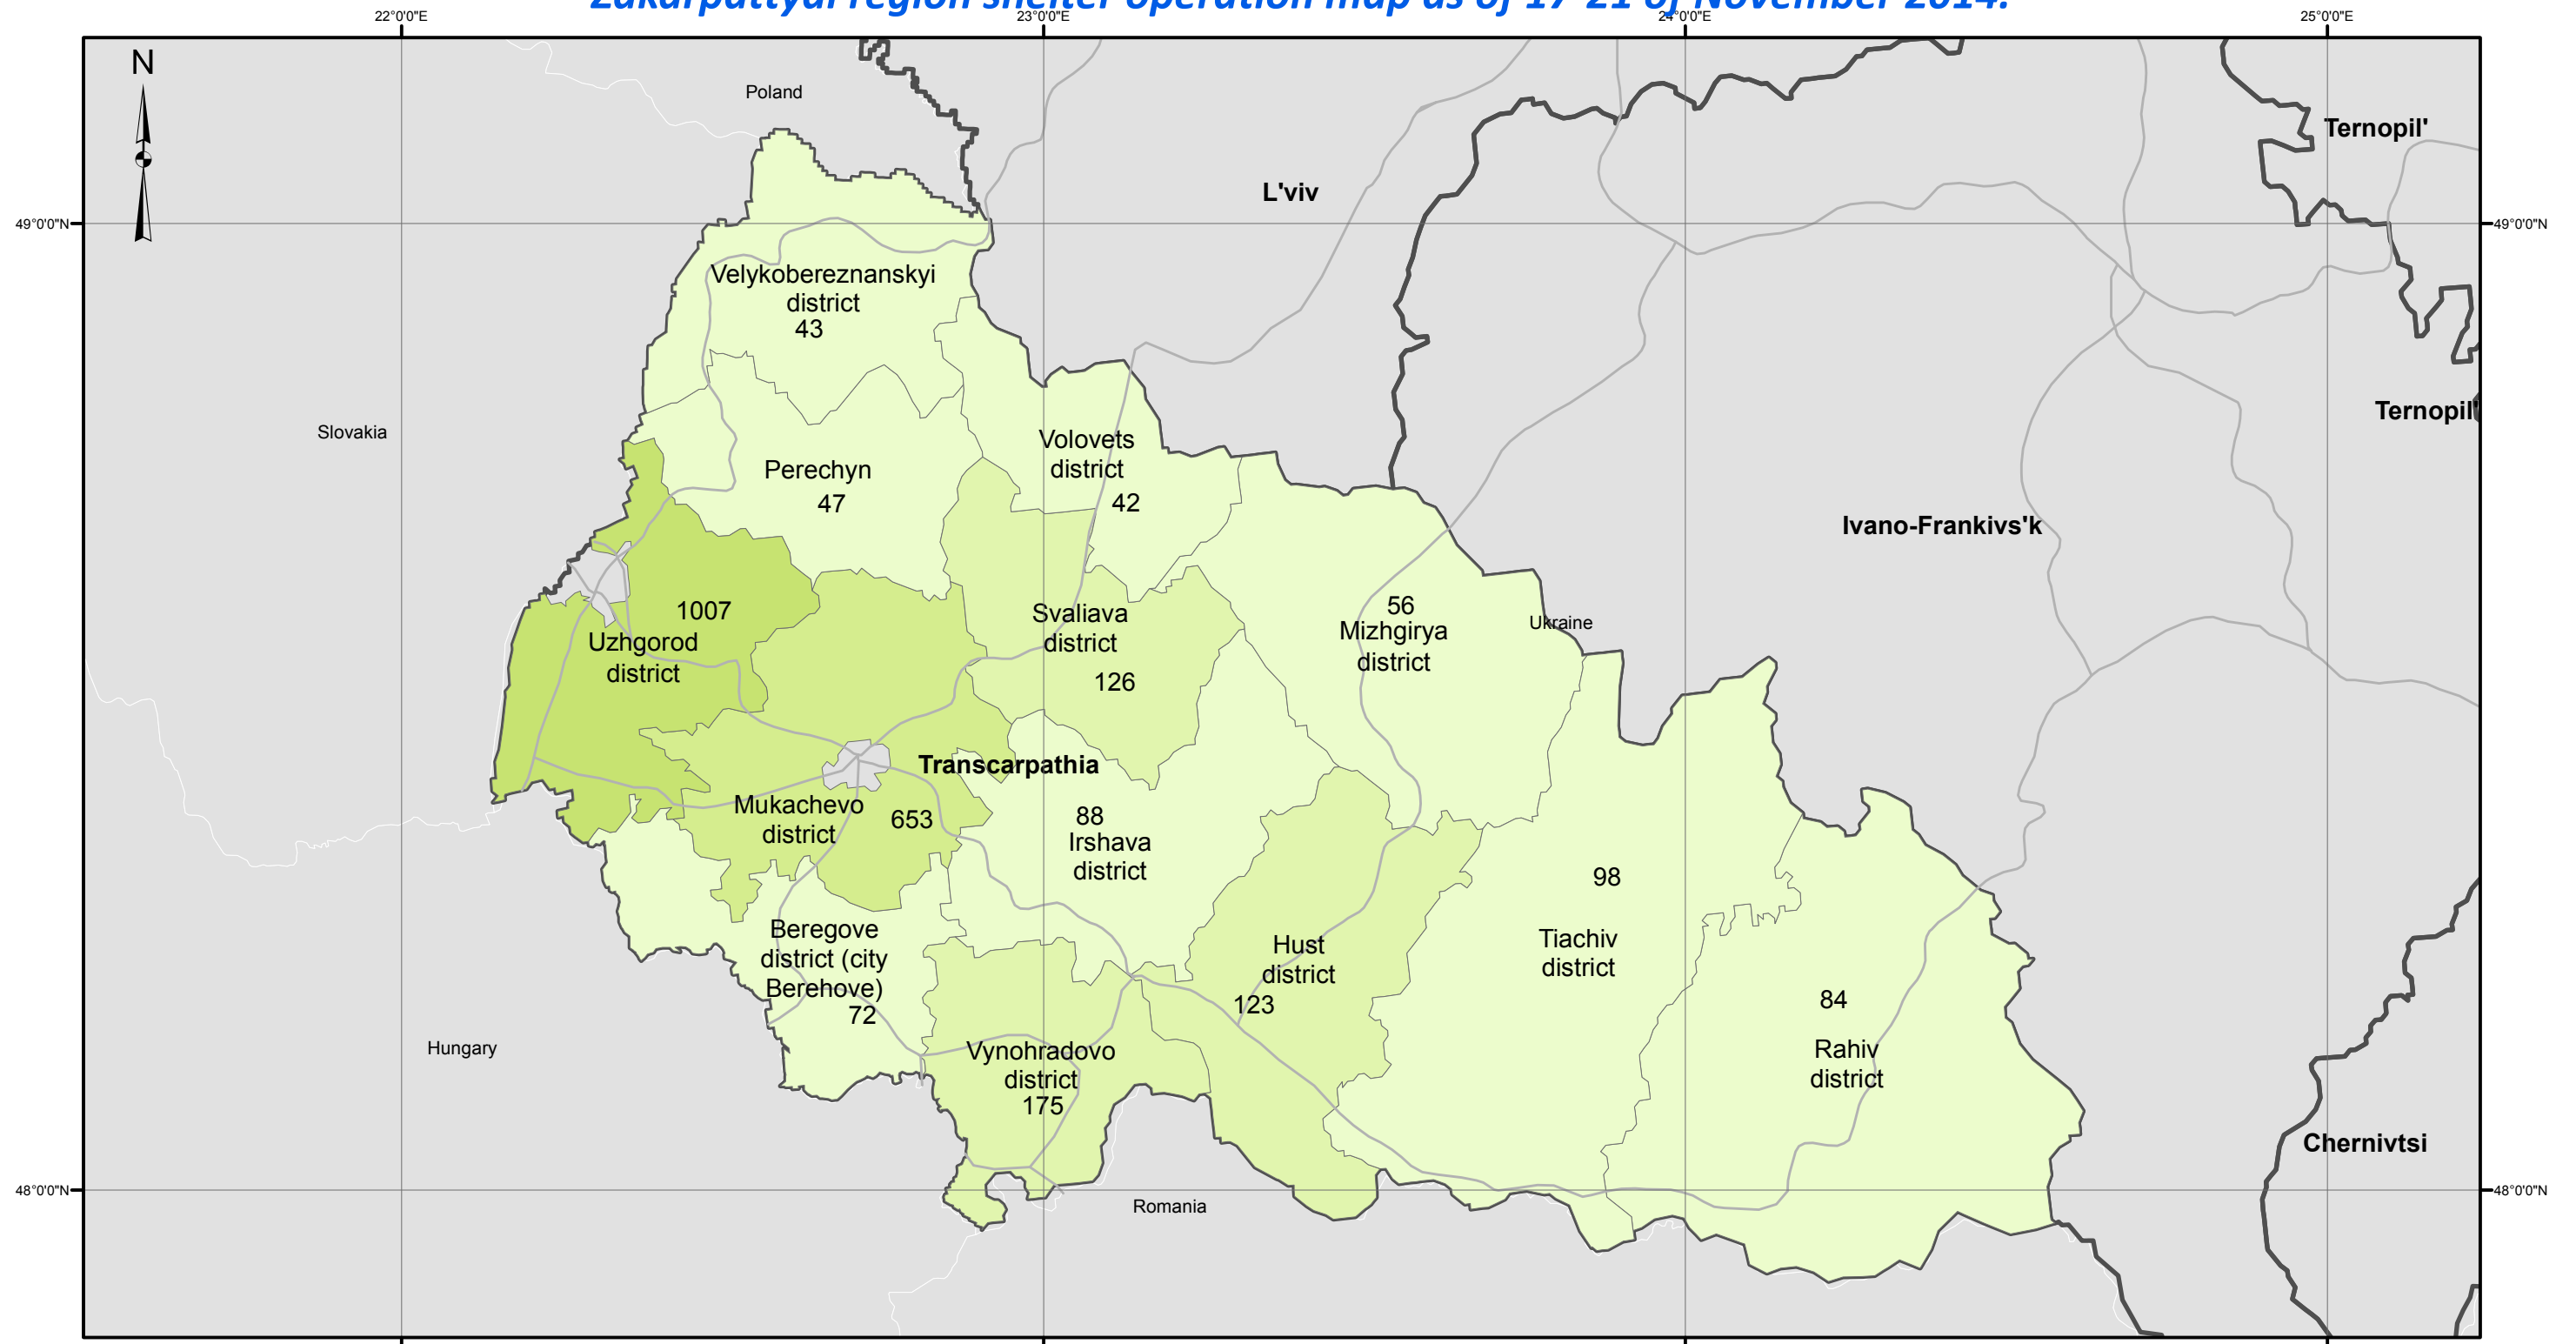

Zakarpattyal region shelter operation map as of 17-21 of November 2014.

Legend

- Regions**
- Number of IDPs**
- 0 - 100
 - 101 - 500
 - 501 - 1000
 - 1001 - 1500
 - 1501 - 2000
 - 2001 - 5000
 - 5001 - 16111
- ukr_adm1_ply_gadm

Disclaimer: The depiction and use of boundaries, geographic names and related data shown on maps and included in lists, tables, documents, and databases on this web site are not warranted to be error free nor do they necessarily imply official endorsement or acceptance by UNHCR or the United Nations.