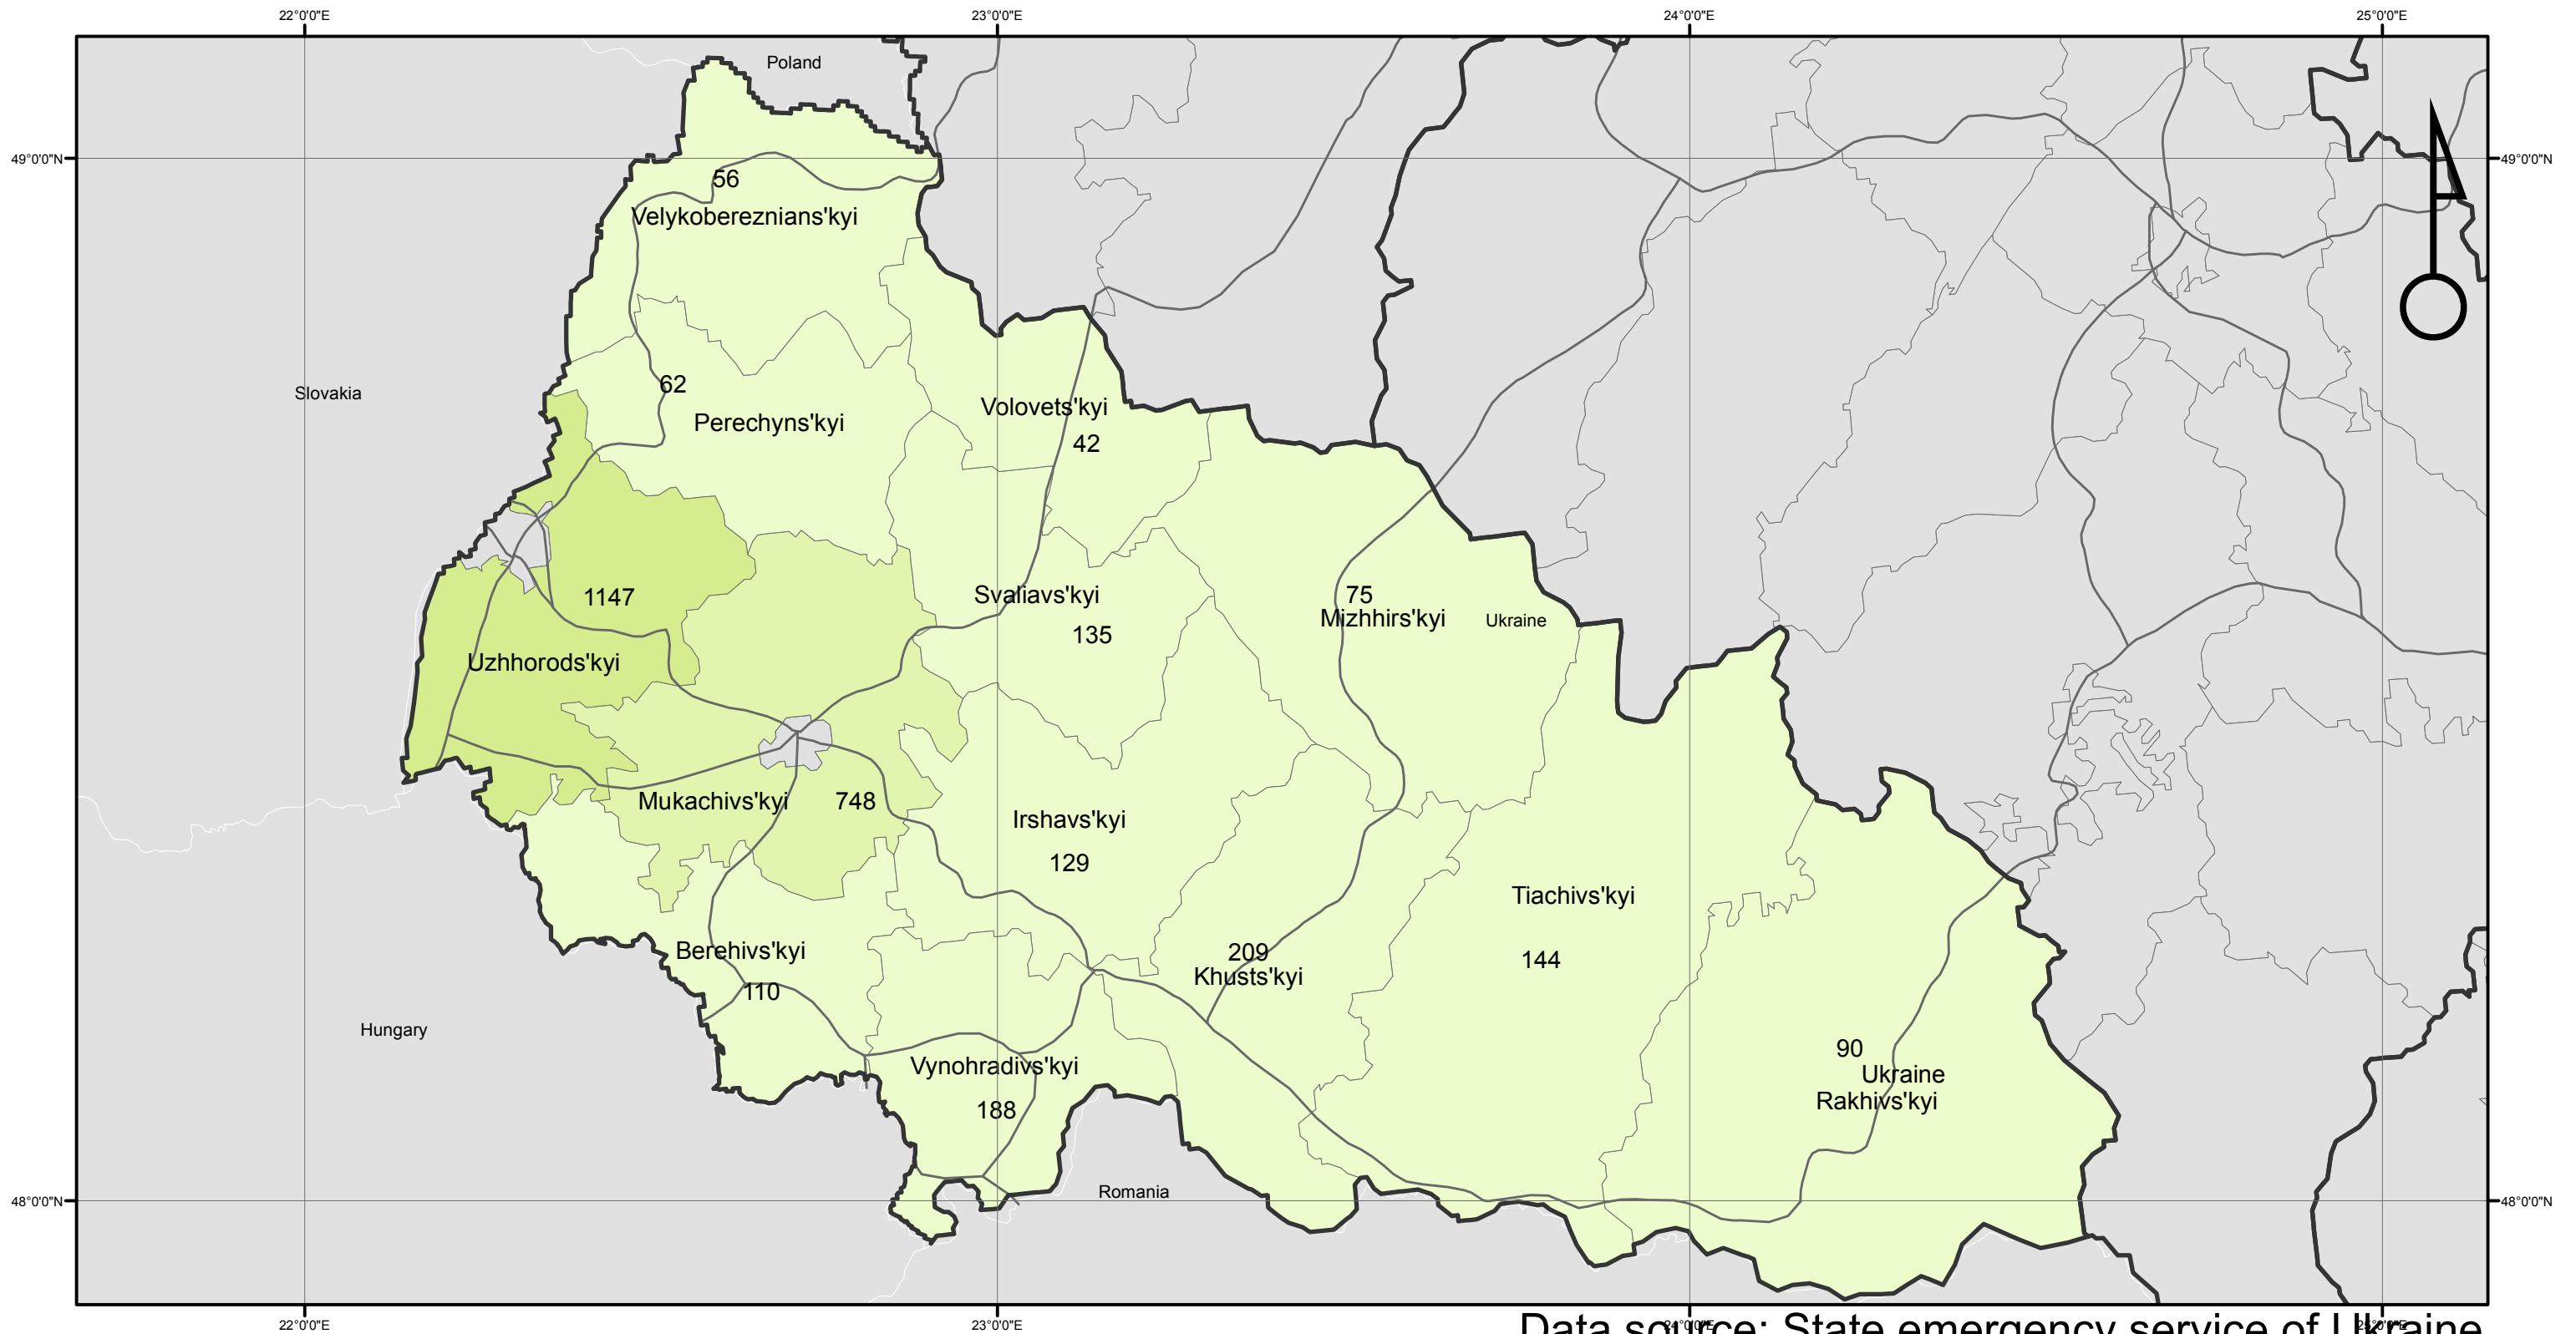

Zakarpattia region shelter operation map as of 29 of December 2014.

Data source: State emergency service of Ukraine.

Legend

Number of IDPs

- 0 - 500
- 501 - 1000
- 1001 - 2500
- 2501 - 5000
- 5001 - 10000
- 10001 - 20000
- 20001 - 82889