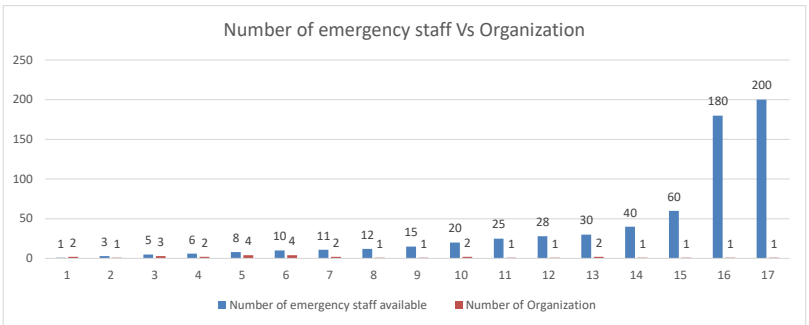

Number of emergency staff available	Number of Organization
1	2
3	1
5	3
6	2
8	4
10	4
11	2
12	1
15	1
20	2
25	1
28	1
30	2
40	1
60	1
180	1
200	1