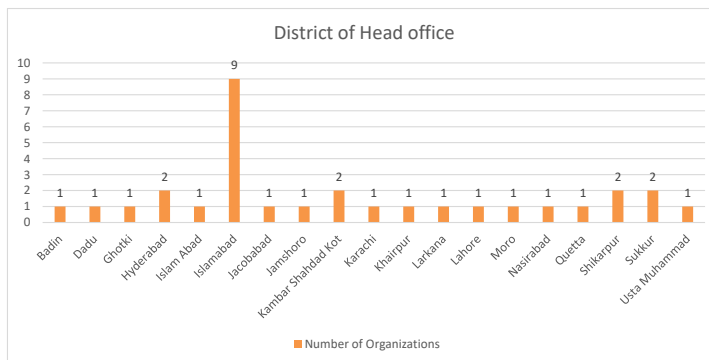

Organizations name who have responded.

Organization Name	Count
Acted	1
Aga Khan Agency for Habitat Pakistan	1
Al Mehran Rural Development Organization AMRDO	1
Al Noor Welfare Organization	1
Al-Khidmat Foundation	1
Balochistan Sustainable Development Initiative	1
Blessing Welfare Organization	1
Bright Star Development Society Balochistan (BSDSB)	1
COMMUNITY DEVELOPMENT NETWORK	1
Development Institutions Network-DIN	1
Fundamental human Rights 7 Rural Development Association	1
Helping hand for relief and development Pakistan	1
Helping Hands for Human Beings Sukkur	1
Indus Community Development Organization Moro	1
Integrated Rural Awareness & Development Organization	1
IOM	1
King Salman Relief	1
Legal Rights Forum	1
Muslim Hands Pakistan	1
Nari Development Organization	1
Penny Appeal (PAPK)	1
Qatar Charity	1
Rural organization for social Empowerment-ROSE	1
Sahara Rural Development Program Sindh	1
Shade Welfare Association	1
Society for the Protection of the Rights of the Child (SPARC)	1
The NEEDS Balochistan	1
UNICEF	1
Village Development Organization (VDO) Ghotki	1
WOMEN and Youth's Development Organization	1
Women Children Welfare Association	1
Grand Total	30

Organization Type:	Number of Organizations
Community Base Organization	2
INGO	5
NGO	22
UN	2
Grand Total	28

Head Office District	Number of Organizations
Badin	1
Dadu	1
Ghotki	1
Hyderabad	2
Islam Abad	1
Islamabad	9
Jacobabad	1
Jamshoro	1
Kambar Shahdad Kot	2
Karachi	1
Khairpur	1
Larkana	1
Lahore	1
Moro	1
Nasirabad	1
Quetta	1
Shikarpur	2
Sukkur	2
Usta Muhammad	1