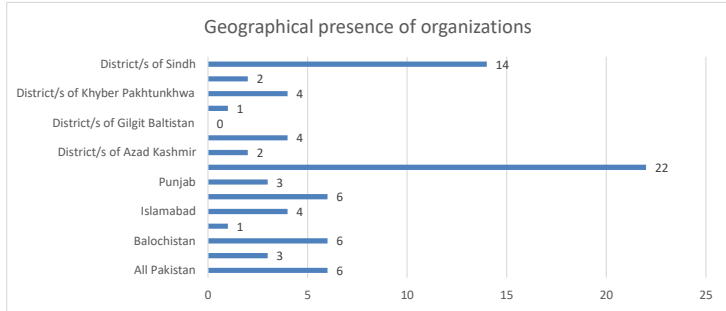

Organization Type:	Number of Organizations
Community Base Organization	2
INGO	5
NGO	22
UN	2
Grand Total	28

Head Office District	Number of Organizations
Badin	1
Dadu	1
Ghotki	1
Hyderabad	2
Islam Abad	1
Islamabad	9
Jacobabad	1
Jamshoro	1
Kambar Shahdad Kot	2
Karachi	1
Khairpur	1
Larkana	1
Lahore	1
Moro	1
Nasirabad	1
Quetta	1
Shikarpur	2
Sukkur	2
Usta Muhammad	1

Number of emergency staff available	Number of Organization
1	2
3	1
5	3
6	2
8	4
10	4
11	2
12	1
15	1
20	2
25	1
28	1
30	2
40	1
60	1
180	1
200	1

Geographical presence:	Number of Organization
All Pakistan	6
Azad Kashmir	3
Balochistan	6
Gilgit Baltistan	1
Islamabad	4
Khyber Pakhtunkhwa	6
Punjab	3
Sindh	22
District/s of Azad Kashmir	2
District/s of Balochistan	4
District/s of Gilgit Baltistan	0
District/s of Islamabad	1
District/s of Khyber Pakhtunkhwa	4
District/s of Punjab	2
District/s of Sindh	14