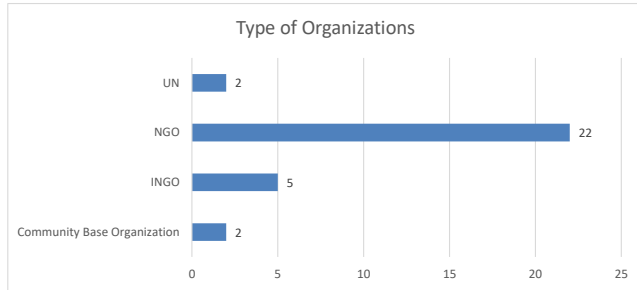

Organizations name who have responded.

Organization Name	Count
Acted	1
Aga Khan Agency for Habitat Pakistan	1
Al Mehran Rural Development Organization AMRDO	1
Al Noor Welfare Organization	1
Al-Khidmat Foundation	1
Balochistan Sustainable Development Initiative	1
Blessing Welfare Organization	1
Bright Star Development Society Balochistan (BSDSB)	1
COMMUNITY DEVELOPMENT NETWORK	1
Development Institutions Network-DIN	1
Fundamental human Rights 7 Rural Development Association	1
Helping hand for relief and development Pakistan	1
Helping Hands for Human Beings Sukkur	1
Indus Community Development Organization Moro	1
Integrated Rural Awareness & Development Organization	1
IOM	1
King Salman Relief	1
Legal Rights Forum	1
Muslim Hands Pakistan	1
Nari Development Organization	1
Penny Appeal (PAPK)	1
Qatar Charity	1
Rural organization for social Empowerment-ROSE	1
Sahara Rural Development Program Sindh	1
Shade Welfare Association	1
Society for the Protection of the Rights of the Child (SPARC)	1
The NEEDS Balochistan	1
UNICEF	1
Village Development Organization (VDO) Ghotki	1
WOMEN and Youth's Development Organization	1
Women Children Welfare Association	1
Grand Total	30

Organization Type:	Number of Organizations
Community Base Organization	2
INGO	5
NGO	22
UN	2
Grand Total	28

Head Office District	Number of Organizations
Badin	1
Dadu	1
Ghotki	1
Hyderabad	2
Islam Abad	1
Islamabad	9
Jacobabad	1
Jamshoro	1
Kambar Shahdad Kot	2
Karachi	1
Khairpur	1
Larkana	1
Lahore	1
Moro	1
Nasirabad	1
Quetta	1
Shikarpur	2
Sukkur	2
Usta Muhammad	1