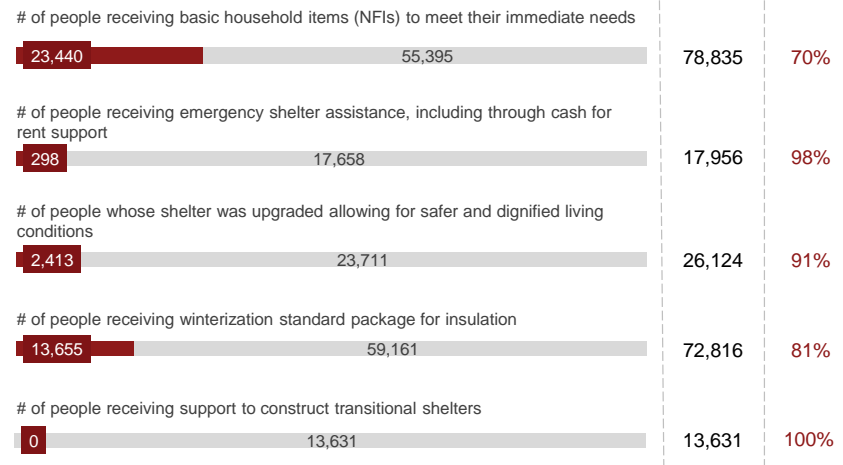

36,320

people reached through Shelter and NFI against 88,089 targeted

AGE AND GENDER BREAKDOWN

50% of the population reached are women and girls, 58% are children

BENEFICIARY TYPE

ES-NFI KEY INDICATORS

195 people received additional NFI or shelter assistance