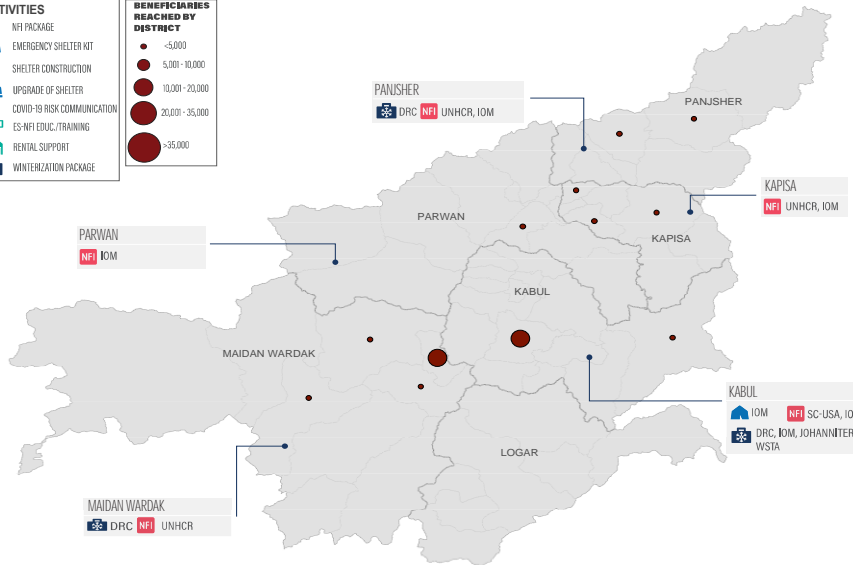

36,320

people reached through Shelter and NFI against 88,089 targeted

AGE AND GENDER BREAKDOWN

50% of the population reached are women and girls, 58% are children

BENEFICIARY TYPE

ES-NFI KEY INDICATORS

195 people received additional NFI or shelter assistance

*(including host community, protracted IDPs etc.)

REPORTING MEMBERS

DRC, IOM, Johanniter, NCRO, SC-USA, UNHCR.

BENEFICIARIES PER MONTH