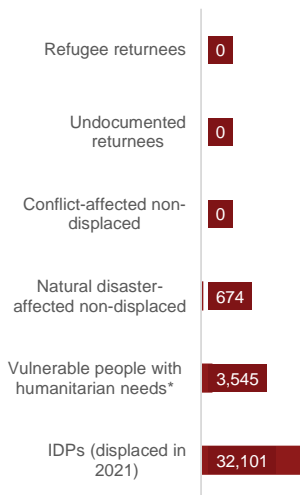

36,320

people reached through Shelter and NFI against 88,089 targeted

AGE AND GENDER BREAKDOWN

50% of the population reached are women and girls, 58% are children

BENEFICIARY TYPE

ES-NFI KEY INDICATORS

195 people received additional NFI or shelter assistance

*(including host community, protracted IDPs etc.)

REPORTING MEMBERS

DRC, IOM, Johanniter, NCRO, SC-USA, UNHCR.

BENEFICIARIES PER MONTH