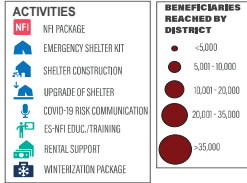

36,320

people reached through Shelter and NFI against 88,089 targeted

AGE AND GENDER BREAKDOWN

50% of the population reached are women and girls, 58% are children

BENEFICIARY TYPE

ES-NFI KEY INDICATORS

195 people received additional NFI or shelter assistance