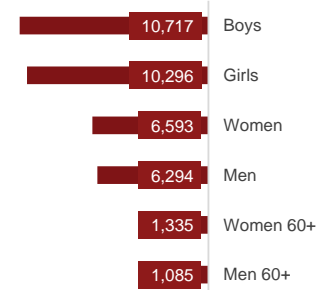

36,320

people reached through Shelter and NFI against 88,089 targeted

AGE AND GENDER BREAKDOWN

50% of the population reached are women and girls, 58% are children

BENEFICIARY TYPE

ES-NFI KEY INDICATORS

195 people received additional NFI or shelter assistance