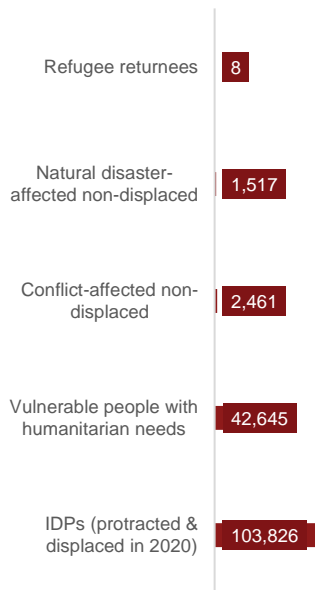

150,457

people reached through Shelter and NFI in December.

BENEFICIARY TYPE

ES-NFI KEY INDICATORS

1,055 got technical support and 56,516 people received additional NFI or shelter assistance

REPORTING MEMBERS

Afghanaid, CARITAS-G, CORDAID, CWW, HI, IOM, IRC.

BENEFICIARIES PER MONTH