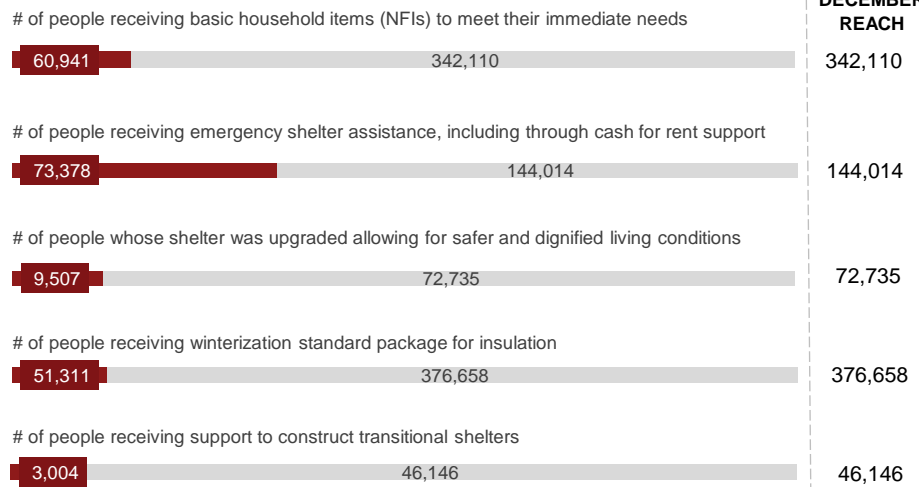

150,457

people reached through Shelter and NFI in December.

BENEFICIARY TYPE

ES-NFI KEY INDICATORS

1,055 got technical support and 56,516 people received additional NFI or shelter assistance

REPORTING MEMBERS

Afghanaid, CARITAS-G, CORDAID, CWW, HI, IOM, IRC.

BENEFICIARIES PER MONTH