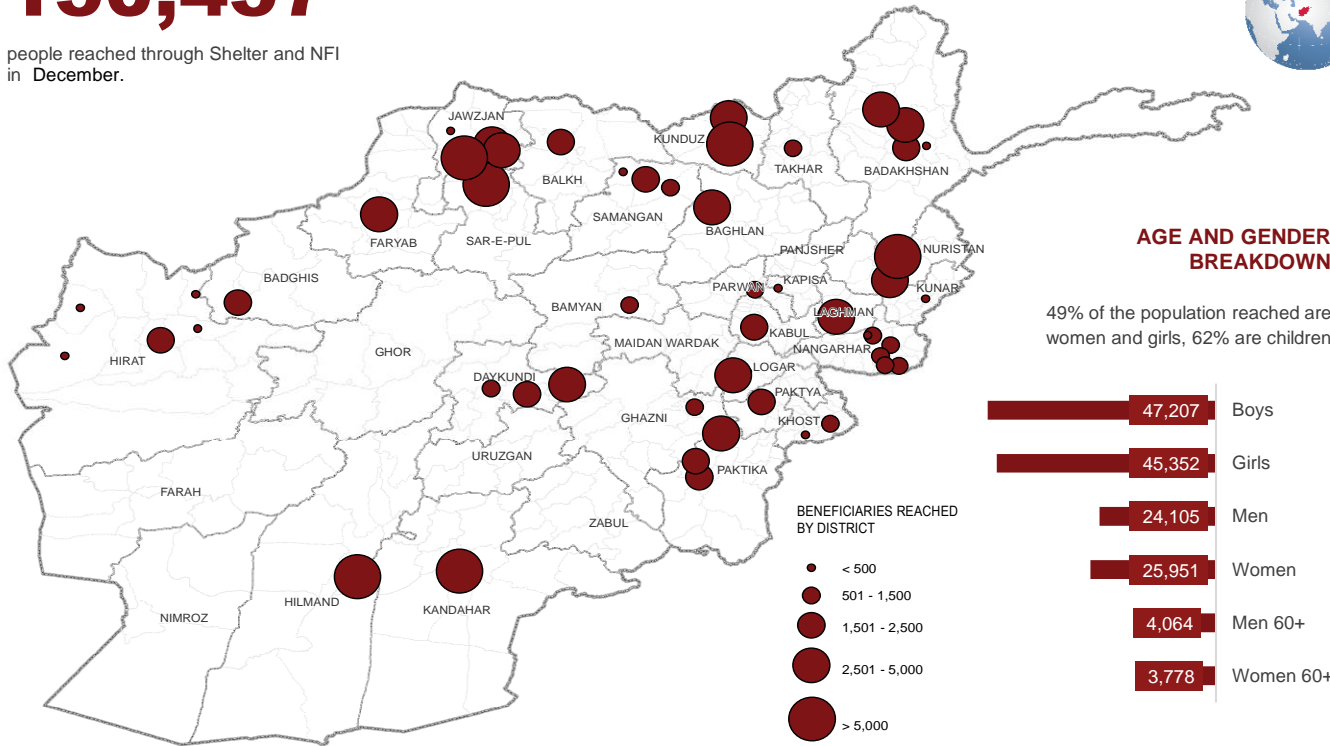

150,457

people reached through Shelter and NFI in December.

BENEFICIARY TYPE

ES-NFI KEY INDICATORS

1,055 got technical support and 56,516 people received additional NFI or shelter assistance

REPORTING MEMBERS

Afghanaid, CARITAS-G, CORDAID, CWW, HI, IOM, IRC.

BENEFICIARIES PER MONTH