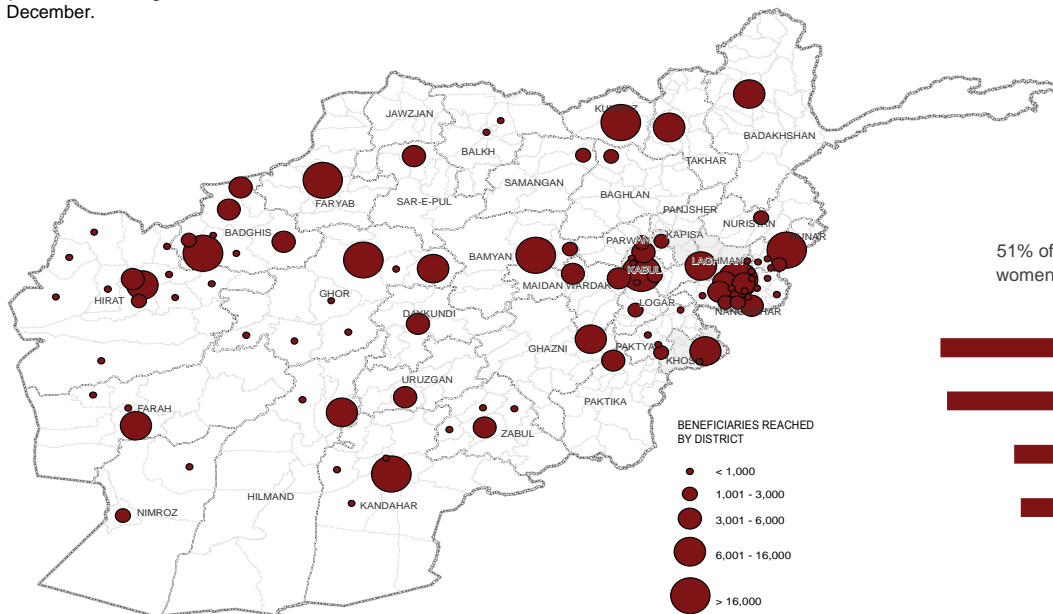

397,976

people reached through Shelter and NFI in December.

AGE AND GENDER BREAKDOWN

51% of the population reached are women and girls, 58% are children

BENEFICIARY TYPE

ES-NFI KEY INDICATORS

33,338 people received additional NFI or shelter assistance.

*(including host community, protracted IDPs etc.)

REPORTING MEMBERS

Afghanaid, CARITAS-G, CORDAID, CWW, DRC, IOM, IRC, NRC, SC-USA, SI, UNHCR, WSTA.

BENEFICIARIES PER MONTH