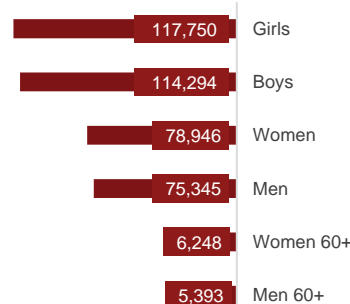

397,976

people reached through Shelter and NFI in December.

AGE AND GENDER BREAKDOWN

51% of the population reached are women and girls, 58% are children

BENEFICIARY TYPE

ES-NFI KEY INDICATORS

33,338 people received additional NFI or shelter assistance.