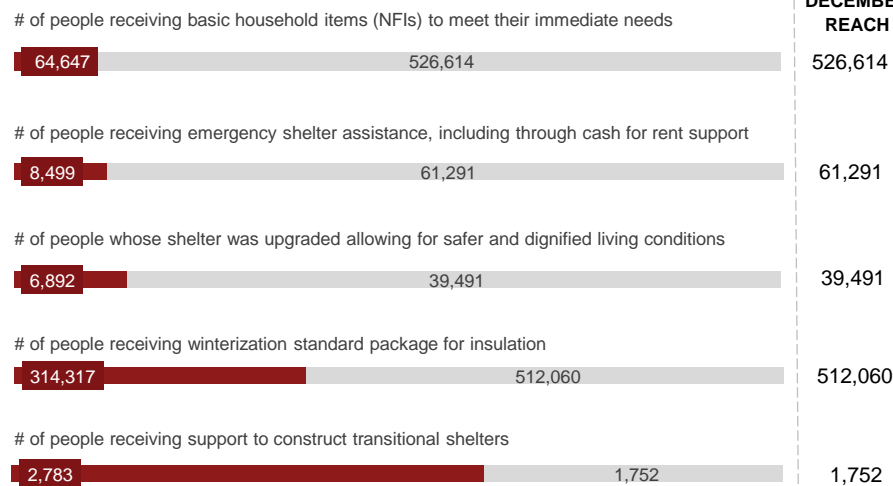

397,976

people reached through Shelter and NFI in December.

AGE AND GENDER BREAKDOWN

51% of the population reached are women and girls, 58% are children

BENEFICIARY TYPE

ES-NFI KEY INDICATORS

33,338 people received additional NFI or shelter assistance.

*(including host community, protracted IDPs etc.)

REPORTING MEMBERS

Afghanaid, CARITAS-G, CORDAID, CWW, DRC, IOM, IRC, NRC, SC-USA, SI, UNHCR, WSTA.

BENEFICIARIES PER MONTH