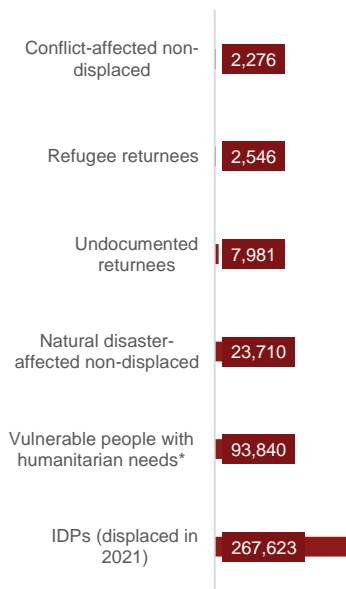

397,976

people reached through Shelter and NFI in December.

AGE AND GENDER BREAKDOWN

51% of the population reached are women and girls, 58% are children

BENEFICIARY TYPE

ES-NFI KEY INDICATORS

33,338 people received additional NFI or shelter assistance.

*(including host community, protracted IDPs etc.)

REPORTING MEMBERS

Afghanaid, CARITAS-G, CORDAID, CWW, DRC, IOM, IRC, NRC, SC-USA, SI, UNHCR, WSTA.

BENEFICIARIES PER MONTH