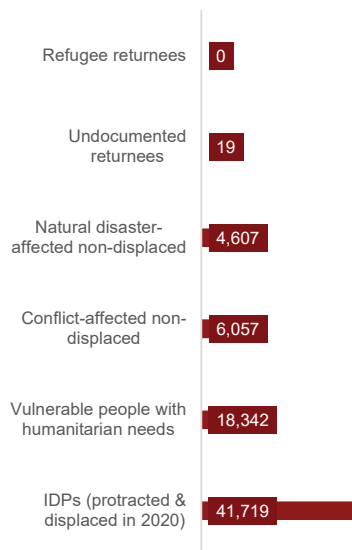

70,744

people reached through Shelter and NFI in November.

AGE AND GENDER BREAKDOWN

50% of the population reached are women and girls, 55% are children

BENEFICIARY TYPE

ES-NFI KEY INDICATORS

586 got technical support and 23,886 people received additional NFI or shelter assistance

REPORTING MEMBERS

Afghanaid, AKAH, CARITAS-G, CWW, HI, IRC, ME.

BENEFICIARIES PER MONTH