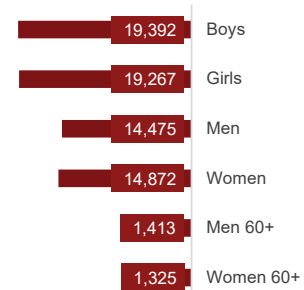

70,744

people reached through Shelter and NFI in November.

AGE AND GENDER BREAKDOWN

50% of the population reached are women and girls, 55% are children

BENEFICIARY TYPE

ES-NFI KEY INDICATORS

586 got technical support and 23,886 people received additional NFI or shelter assistance