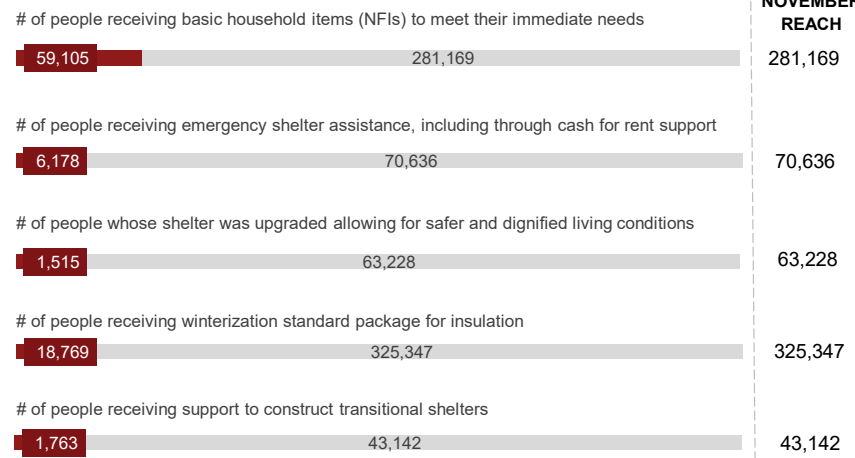

70,744

people reached through Shelter and NFI in November.

AGE AND GENDER BREAKDOWN

50% of the population reached are women and girls, 55% are children

BENEFICIARY TYPE

ES-NFI KEY INDICATORS

586 got technical support and 23,886 people received additional NFI or shelter assistance

REPORTING MEMBERS

Afghanaid, AKAH, CARITAS-G, CWW, HI, IRC, ME.

BENEFICIARIES PER MONTH