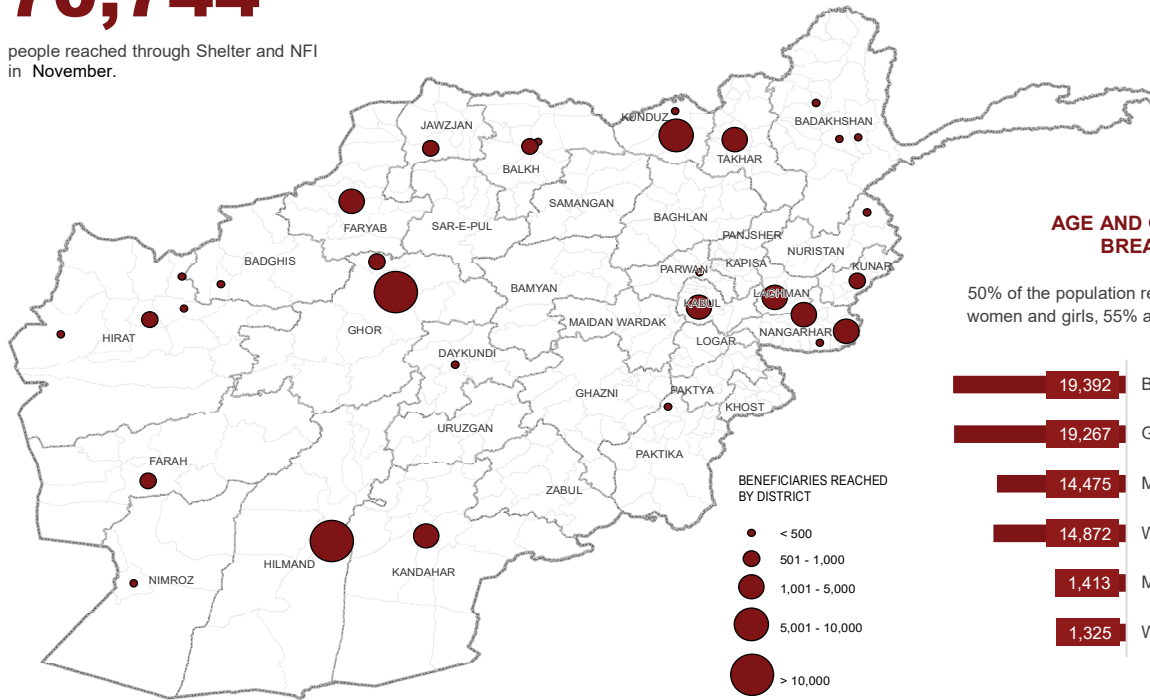

70,744

people reached through Shelter and NFI in November.

AGE AND GENDER BREAKDOWN

50% of the population reached are women and girls, 55% are children

BENEFICIARY TYPE

ES-NFI KEY INDICATORS

586 got technical support and 23,886 people received additional NFI or shelter assistance

REPORTING MEMBERS

Afghanaid, AKAH, CARITAS-G, CWW, HI, IRC, ME.

BENEFICIARIES PER MONTH