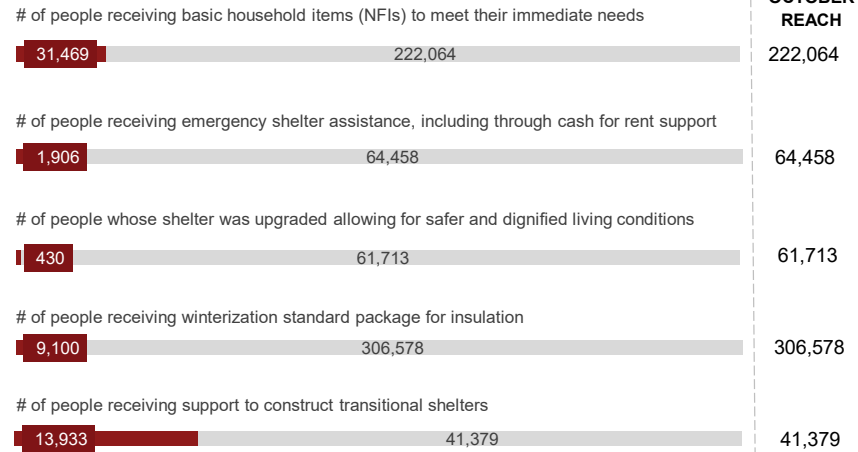

39,039

people reached through Shelter and NFI in October.

AGE AND GENDER BREAKDOWN

50% of the population reached are women and girls, 57% are children

BENEFICIARY TYPE

ES-NFI KEY INDICATORS

949 got technical support and 68,090 people received additional NFI or shelter assistance

REPORTING MEMBERS

ACTED, Afghanaid, CARITAS-G, CWW, IOM, IRC, ME.

BENEFICIARIES PER MONTH