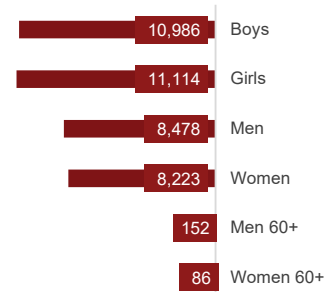

39,039

people reached through Shelter and NFI in October.

AGE AND GENDER BREAKDOWN

50% of the population reached are women and girls, 57% are children

BENEFICIARY TYPE

ES-NFI KEY INDICATORS

949 got technical support and 68,090 people received additional NFI or shelter assistance