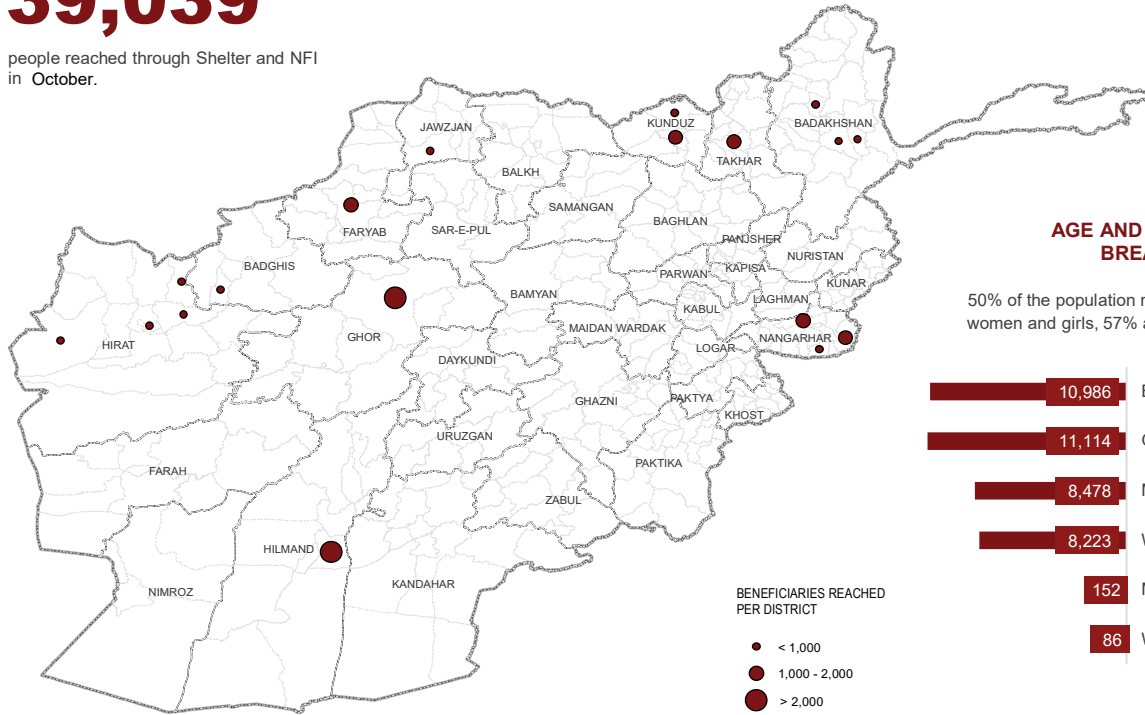

39,039

people reached through Shelter and NFI in October.

AGE AND GENDER BREAKDOWN

50% of the population reached are women and girls, 57% are children

BENEFICIARY TYPE

ES-NFI KEY INDICATORS

949 got technical support and 68,090 people received additional NFI or shelter assistance

REPORTING MEMBERS

ACTED, Afghanaid, CARITAS-G, CWW, IOM, IRC, ME.

BENEFICIARIES PER MONTH