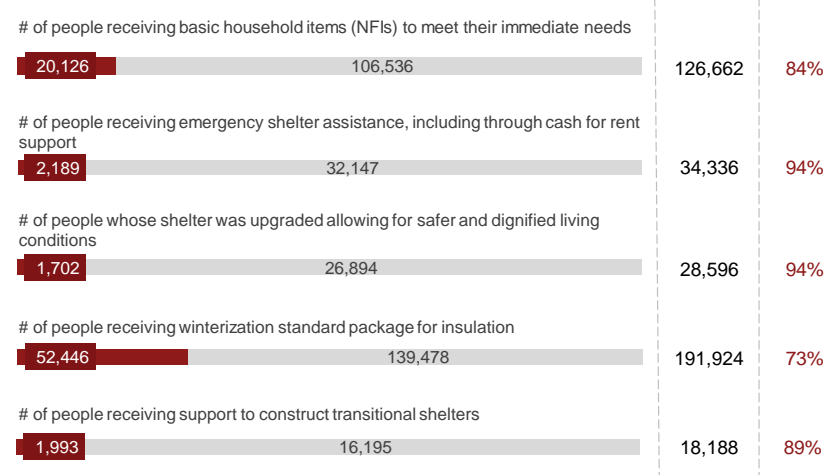

64,823

people reached through Shelter and NFI against 220,473 targeted

AGE AND GENDER BREAKDOWN

51% of the population reached are women and girls, 35% are children

BENEFICIARY TYPE

ES-NFI KEY INDICATORS

1,096 got technical support and 44,493 people received additional NFI or shelter assistance

REPORTING MEMBERS

ACTED, AKAH, CORDAID, CWW, IOM, ME, NRC, ORD, SC-USA, UNHCR, UNICEF.

BENEFICIARIES PER MONTH