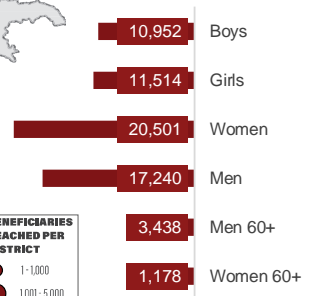

64,823

people reached through Shelter and NFI against 220,473 targeted

AGE AND GENDER BREAKDOWN

51% of the population reached are women and girls, 35% are children

BENEFICIARY TYPE

ES-NFI KEY INDICATORS

1,096 got technical support and 44,493 people received additional NFI or shelter assistance

REPORTING MEMBERS

ACTED, AKAH, CORDAID, CWW, IOM, ME, NRC, ORD, SC-USA, UNHCR, UNICEF.

BENEFICIARIES PER MONTH