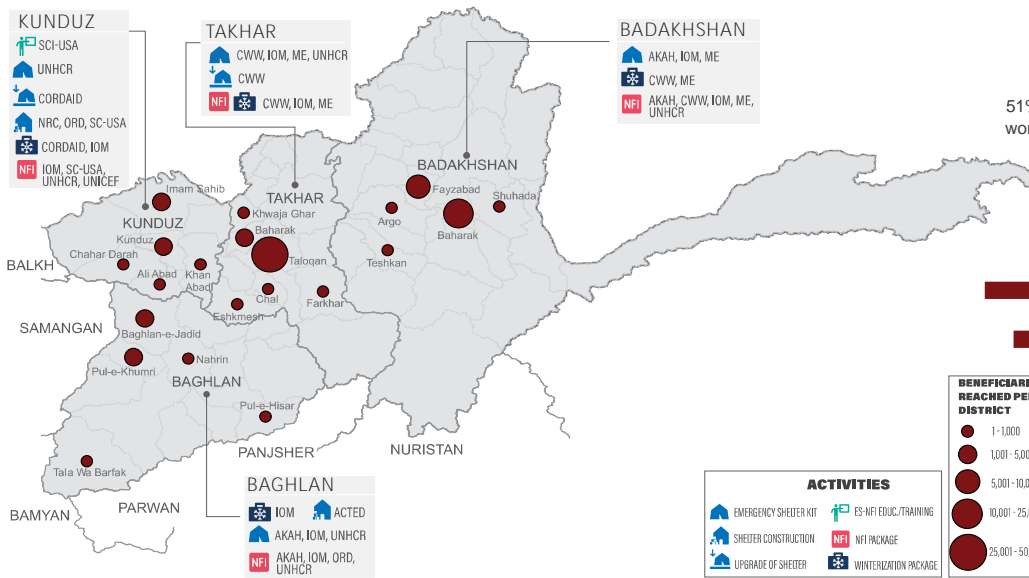

64,823

people reached through Shelter and NFI against 220,473 targeted

AGE AND GENDER BREAKDOWN

51% of the population reached are women and girls, 35% are children

BENEFICIARY TYPE

ES-NFI KEY INDICATORS

1,096 got technical support and 44,493 people received additional NFI or shelter assistance

REPORTING MEMBERS

ACTED, AKAH, CORDAID, CWW, IOM, ME, NRC, ORD, SC-USA, UNHCR, UNICEF.

BENEFICIARIES PER MONTH