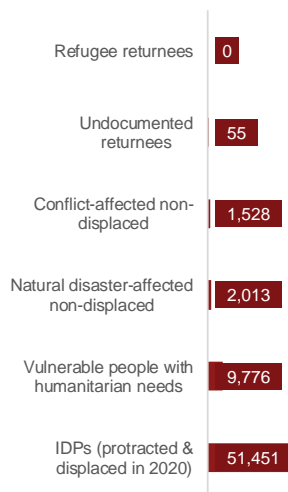

64,823

people reached through Shelter and NFI against 220,473 targeted

AGE AND GENDER BREAKDOWN

51% of the population reached are women and girls, 35% are children

BENEFICIARY TYPE

ES-NFI KEY INDICATORS

1,096 got technical support and 44,493 people received additional NFI or shelter assistance

REPORTING MEMBERS

ACTED, AKAH, CORDAID, CWW, IOM, ME, NRC, ORD, SC-USA, UNHCR, UNICEF.

BENEFICIARIES PER MONTH