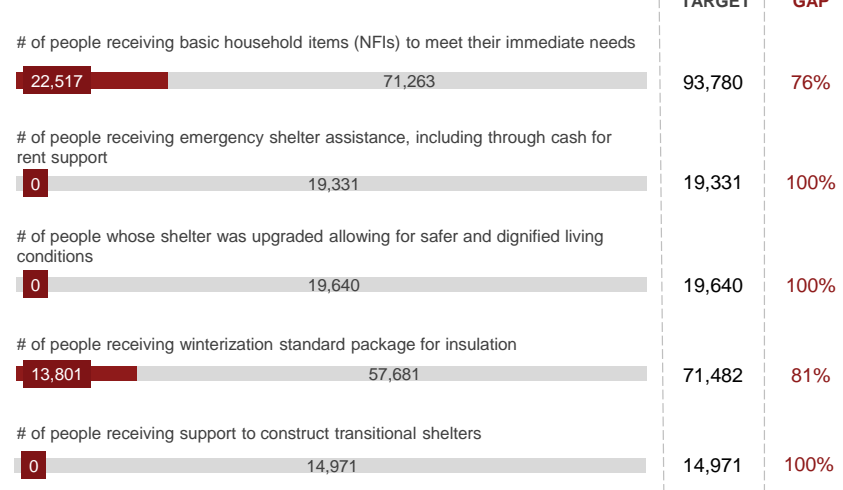

# 7,778

people reached through Shelter and NFI against 97,605 targeted

## BENEFICIARY TYPE

## ES-NFI KEY INDICATORS

**68,227 people received additional NFI or shelter assistance**