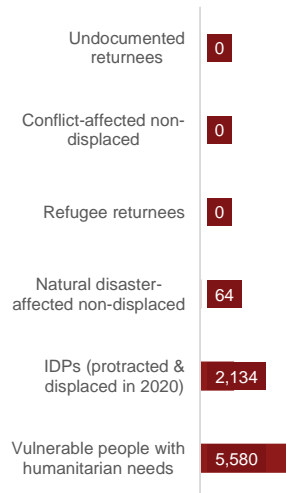

# 7,778

people reached through Shelter and NFI against 97,605 targeted

## BENEFICIARY TYPE

## ES-NFI KEY INDICATORS

**68,227 people received additional NFI or shelter assistance**

## BENEFICIARIES PER MONTH