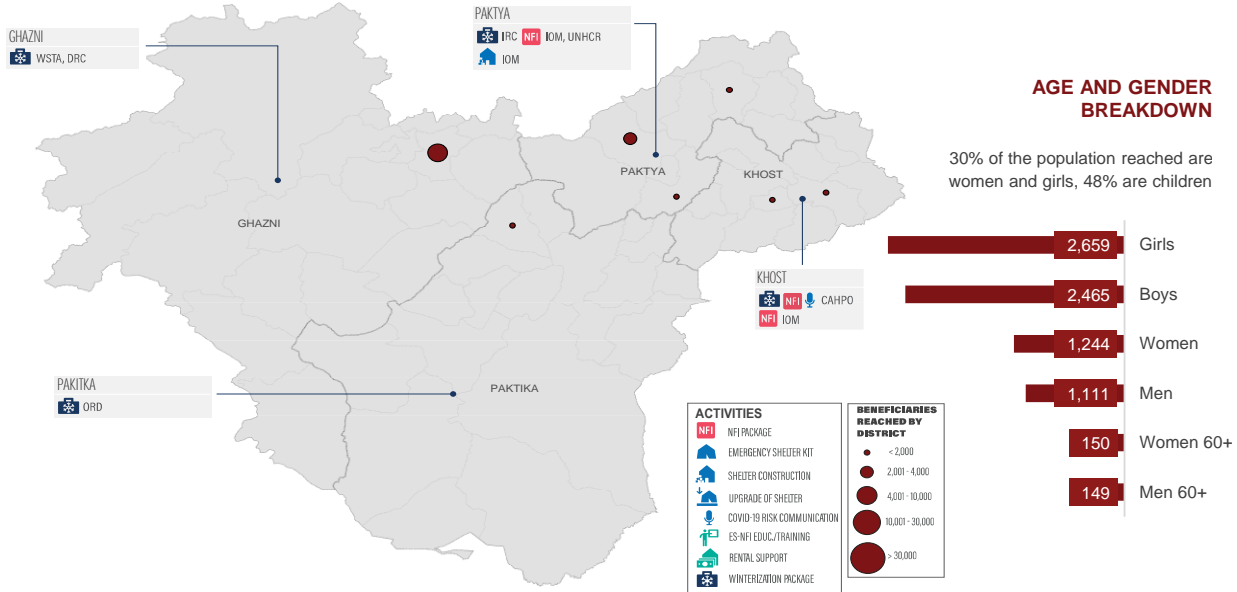

# 7,778

people reached through Shelter and NFI against 97,605 targeted

## BENEFICIARY TYPE

## ES-NFI KEY INDICATORS

**68,227 people received additional NFI or shelter assistance**

## BENEFICIARIES PER MONTH