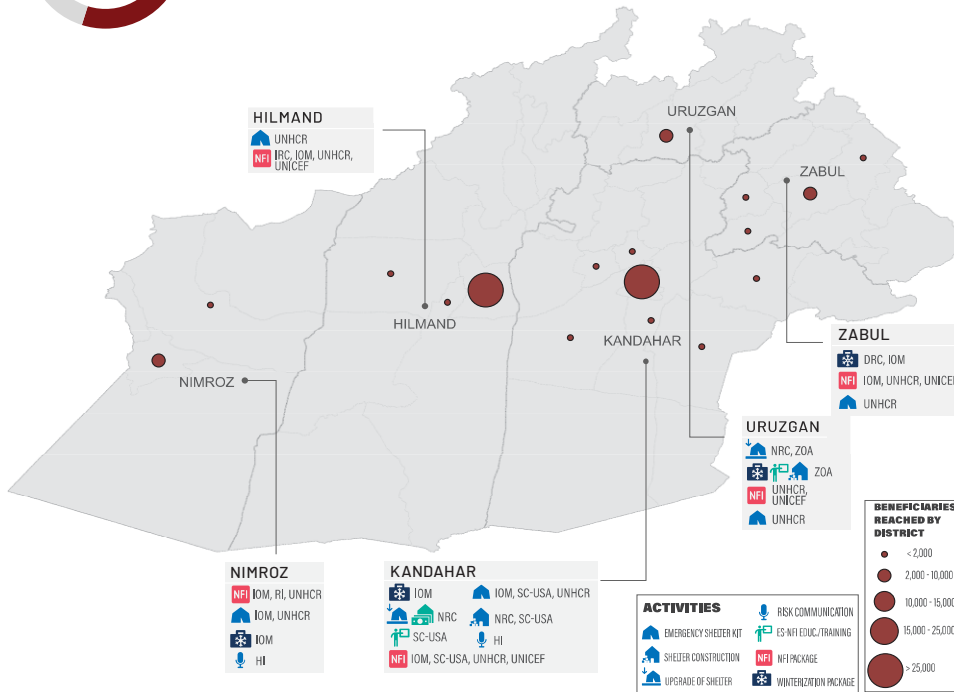

78,709

people reached through Shelter and NFI against 143,489 targeted

AGE AND GENDER BREAKDOWN

51% of the population reached are women and girls, 60% are children

BENEFICIARY TYPE

ES-NFI KEY INDICATORS

4,279 got technical support and 19,475 people received additional NFI or shelter assistance

REPORTING MEMBERS

DRC, HI, IOM, IRC, NRC, RI, SC-USA, UNHCR, UNICEF.

BENEFICIARIES PER MONTH