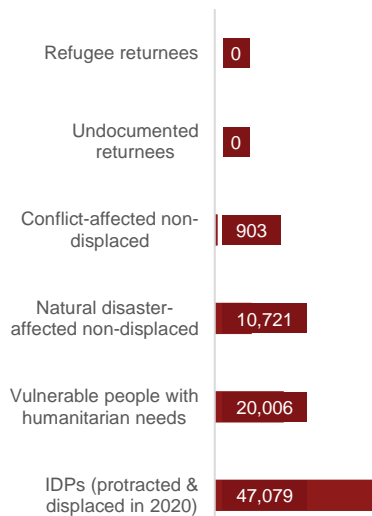

78,709

people reached through Shelter and NFI against 143,489 targeted

AGE AND GENDER BREAKDOWN

51% of the population reached are women and girls, 60% are children

BENEFICIARY TYPE

ES-NFI KEY INDICATORS

4,279 got technical support and 19,475 people received additional NFI or shelter assistance

REPORTING MEMBERS

DRC, HI, IOM, IRC, NRC, RI, SC-USA, UNHCR, UNICEF.

BENEFICIARIES PER MONTH