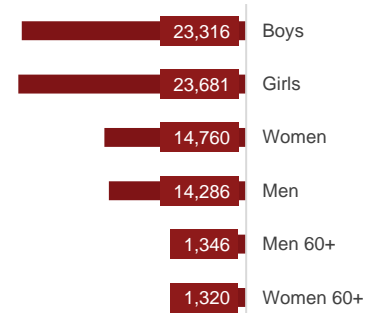

78,709

people reached through Shelter and NFI against 143,489 targeted

AGE AND GENDER BREAKDOWN

51% of the population reached are women and girls, 60% are children

BENEFICIARY TYPE

ES-NFI KEY INDICATORS

4,279 got technical support and 19,475 people received additional NFI or shelter assistance