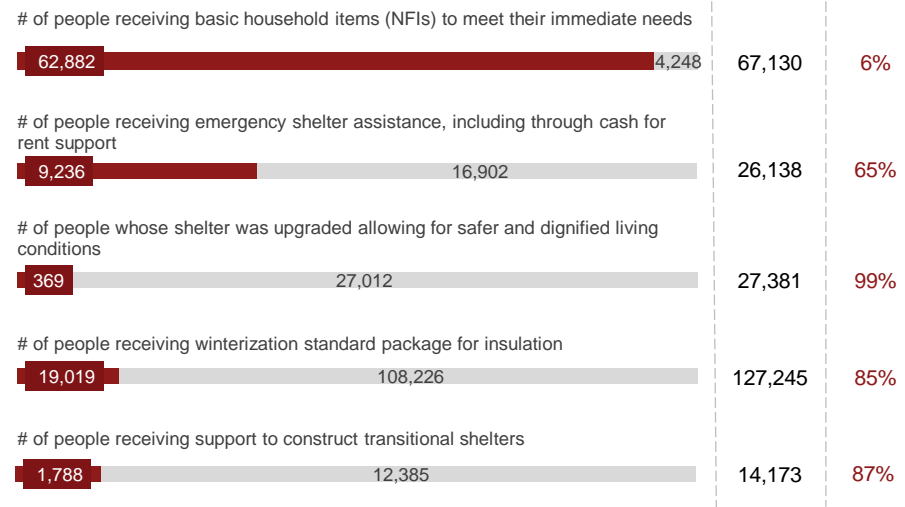

78,709

people reached through Shelter and NFI against 143,489 targeted

AGE AND GENDER BREAKDOWN

51% of the population reached are women and girls, 60% are children

BENEFICIARY TYPE

ES-NFI KEY INDICATORS

4,279 got technical support and 19,475 people received additional NFI or shelter assistance

REPORTING MEMBERS

DRC, HI, IOM, IRC, NRC, RI, SC-USA, UNHCR, UNICEF.

BENEFICIARIES PER MONTH