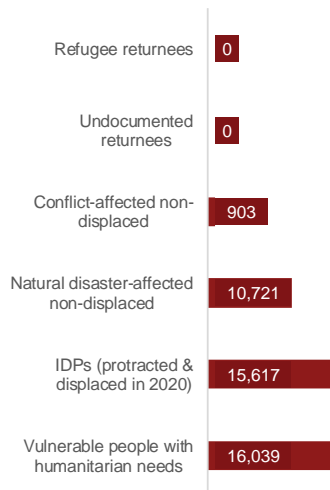

## BENEFICIARY TYPE

## ES-NFI KEY INDICATORS

**3,859 got technical support and 15,969 people received additional NFI or shelter assistance**

## BENEFICIARIES PER MONTH