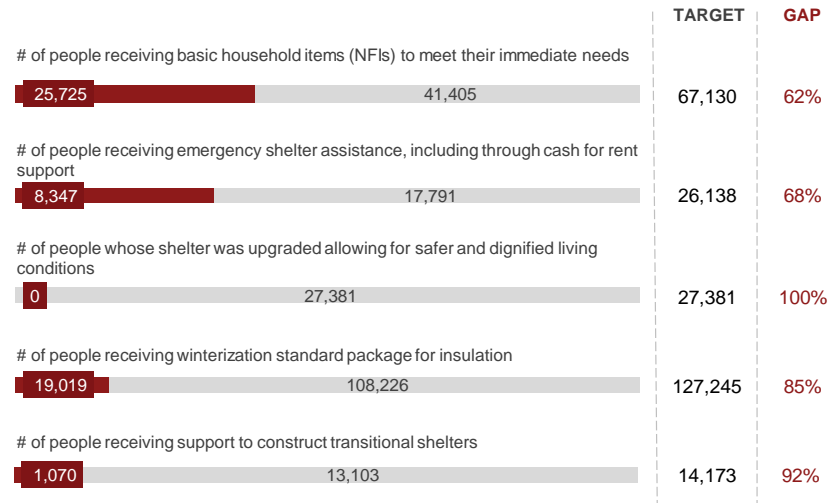

## BENEFICIARY TYPE

## ES-NFI KEY INDICATORS

**3,859 got technical support and 15,969 people received additional NFI or shelter assistance**

## BENEFICIARIES PER MONTH