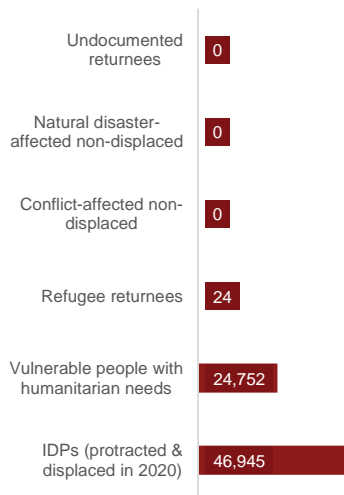

71,721

people reached through Shelter and NFI against 240,231 targeted

AGE AND GENDER BREAKDOWN

32% of the population reached are women and girls, 47% are children

BENEFICIARY TYPE

ES-NFI KEY INDICATORS

9,829 people received additional NFI or shelter assistance

REPORTING MEMBERS

ACTED, Afghanaid, CARITAS-G, CORDAID, DRC, IOM, IRC, UNHCR.

BENEFICIARIES PER MONTH