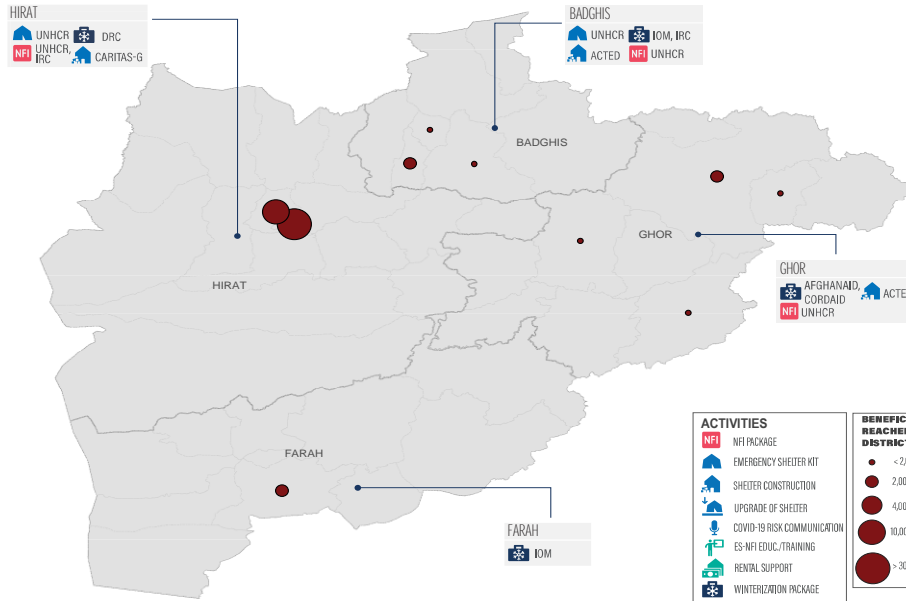

71,721

people reached through Shelter and NFI against 240,231 targeted

AGE AND GENDER BREAKDOWN

32% of the population reached are women and girls, 47% are children

BENEFICIARY TYPE

ES-NFI KEY INDICATORS

9,829 people received additional NFI or shelter assistance

REPORTING MEMBERS

ACTED, Afghanaid, CARITAS-G, CORDAID, DRC, IOM, IRC, UNHCR.

BENEFICIARIES PER MONTH