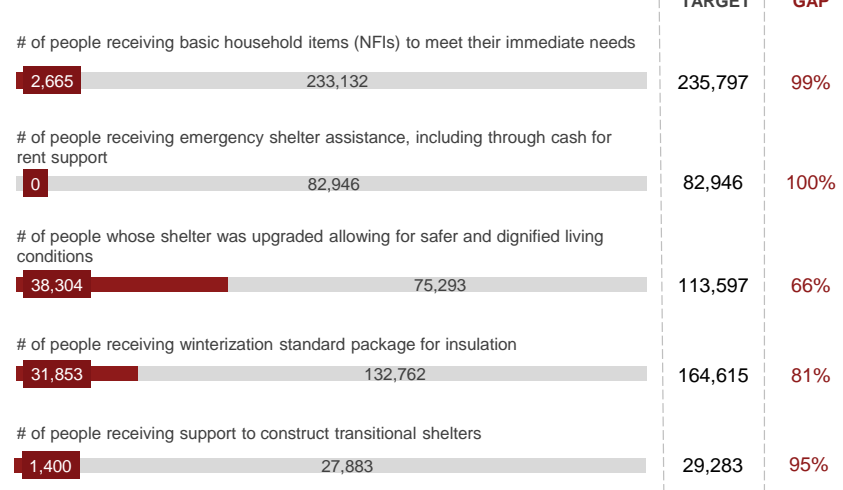

71,721

people reached through Shelter and NFI against 240,231 targeted

AGE AND GENDER BREAKDOWN

32% of the population reached are women and girls, 47% are children

BENEFICIARY TYPE

ES-NFI KEY INDICATORS

9,829 people received additional NFI or shelter assistance

REPORTING MEMBERS

ACTED, Afghanaid, CARITAS-G, CORDAID, DRC, IOM, IRC, UNHCR.

BENEFICIARIES PER MONTH