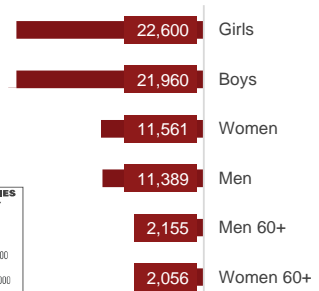

71,721

people reached through Shelter and NFI against 240,231 targeted

AGE AND GENDER BREAKDOWN

32% of the population reached are women and girls, 47% are children

BENEFICIARY TYPE

ES-NFI KEY INDICATORS

9,829 people received additional NFI or shelter assistance