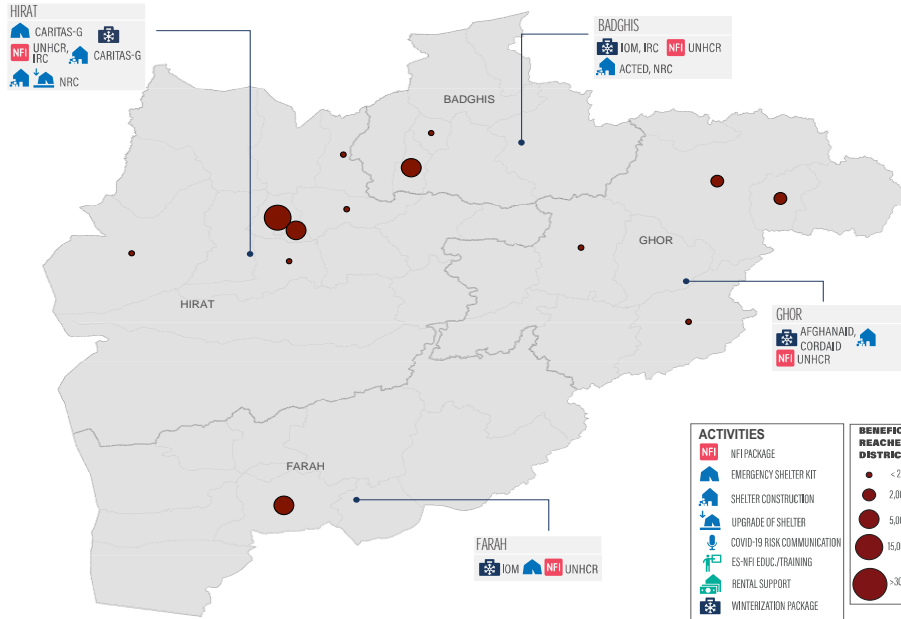

53,527

people reached through Shelter and NFI against 240,231 targeted

AGE AND GENDER BREAKDOWN

51% of the population reached are women and girls, 62% are children

BENEFICIARY TYPE

ES-NFI KEY INDICATORS

*(including host community, protracted IDPs etc.)

REPORTING MEMBERS

ACTED, Afghanaid, CARITAS-G, CORDAID, DRC, IOM, IRC, NRC, UNHCR.

BENEFICIARIES PER MONTH