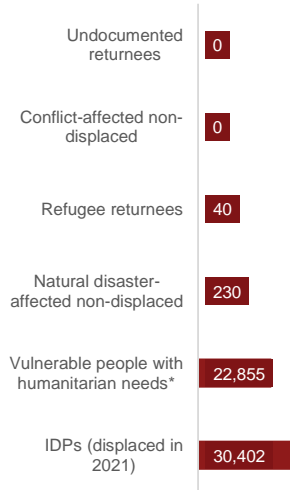

53,527

people reached through Shelter and NFI against 240,231 targeted

AGE AND GENDER BREAKDOWN

51% of the population reached are women and girls, 62% are children

BENEFICIARY TYPE

ES-NFI KEY INDICATORS

*(including host community, protracted IDPs etc.)

REPORTING MEMBERS

ACTED, Afghanaid, CARITAS-G, CORDAID, DRC, IOM, IRC, NRC, UNHCR.

BENEFICIARIES PER MONTH