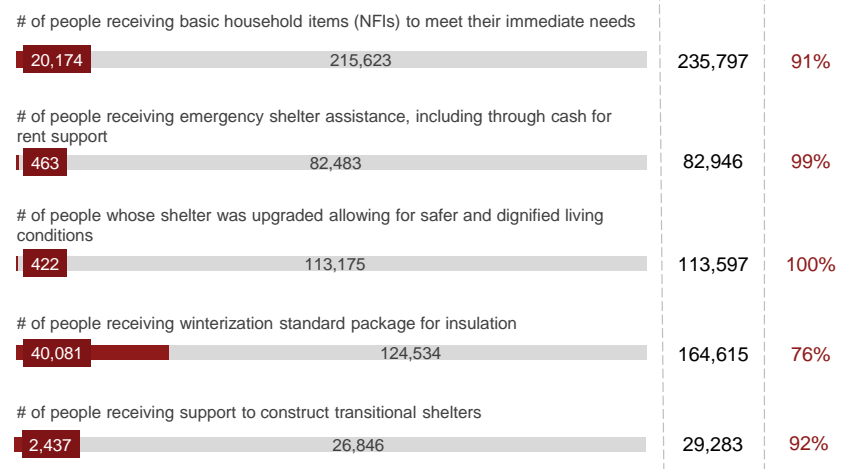

53,527

people reached through Shelter and NFI against 240,231 targeted

AGE AND GENDER BREAKDOWN

51% of the population reached are women and girls, 62% are children

BENEFICIARY TYPE

ES-NFI KEY INDICATORS

*(including host community, protracted IDPs etc.)

REPORTING MEMBERS

ACTED, Afghanaid, CARITAS-G, CORDAID, DRC, IOM, IRC, NRC, UNHCR.

BENEFICIARIES PER MONTH