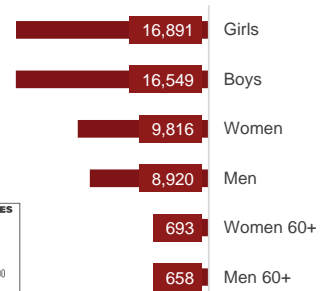

53,527

people reached through Shelter and NFI against 240,231 targeted

AGE AND GENDER BREAKDOWN

51% of the population reached are women and girls, 62% are children

BENEFICIARY TYPE

ES-NFI KEY INDICATORS

*(including host community, protracted IDPs etc.)