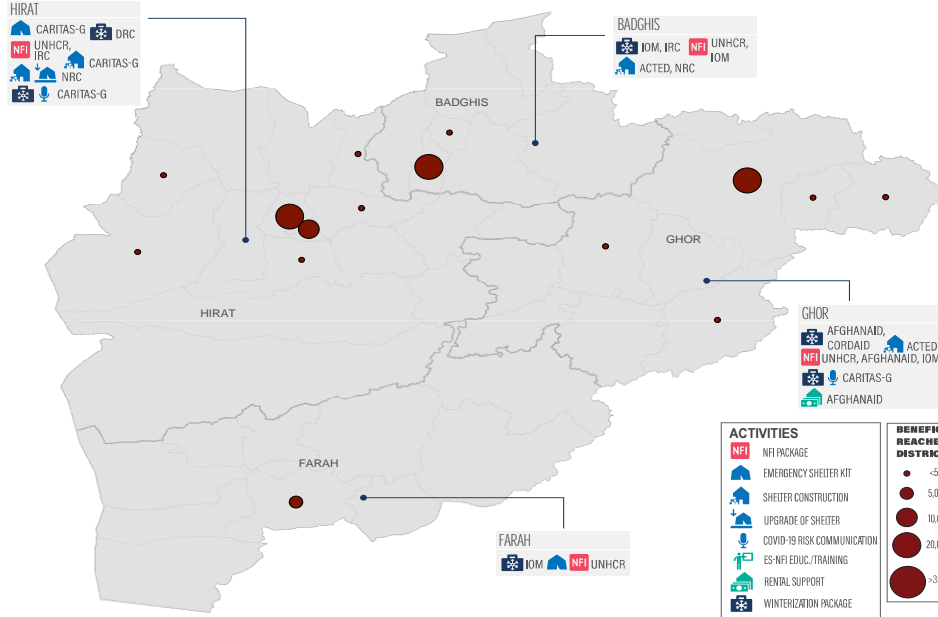

100,502

people reached through Shelter and NFI against 240,231 targeted

AGE AND GENDER BREAKDOWN

51% of the population reached are women and girls, 63% are children

BENEFICIARY TYPE

ES-NFI KEY INDICATORS

*(including host community, protracted IDPs etc.)

REPORTING MEMBERS

ACTED, Afghanaid, CARITAS-G, CORDAID, DRC, IOM, IRC, NRC, UNHCR.

BENEFICIARIES PER MONTH