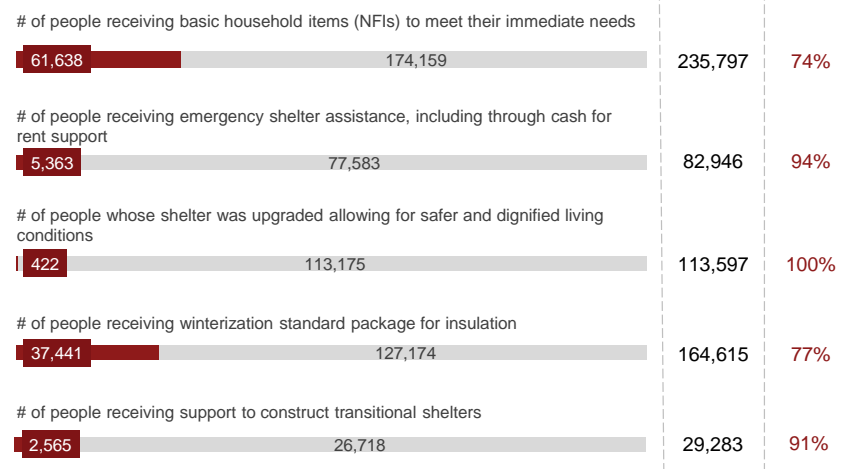

100,502

people reached through Shelter and NFI against 240,231 targeted

AGE AND GENDER BREAKDOWN

51% of the population reached are women and girls, 63% are children

BENEFICIARY TYPE

ES-NFI KEY INDICATORS

*(including host community, protracted IDPs etc.)

REPORTING MEMBERS

ACTED, Afghanaid, CARITAS-G, CORDAID, DRC, IOM, IRC, NRC, UNHCR.

BENEFICIARIES PER MONTH