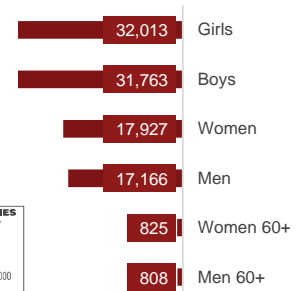

100,502

people reached through Shelter and NFI against 240,231 targeted

AGE AND GENDER BREAKDOWN

51% of the population reached are women and girls, 63% are children

BENEFICIARY TYPE

ES-NFI KEY INDICATORS

*(including host community, protracted IDPs etc.)