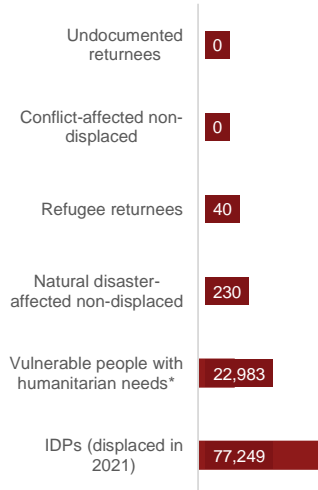

100,502

people reached through Shelter and NFI against 240,231 targeted

AGE AND GENDER BREAKDOWN

51% of the population reached are women and girls, 63% are children

BENEFICIARY TYPE

ES-NFI KEY INDICATORS

*(including host community, protracted IDPs etc.)

REPORTING MEMBERS

ACTED, Afghanaid, CARITAS-G, CORDAID, DRC, IOM, IRC, NRC, UNHCR.

BENEFICIARIES PER MONTH