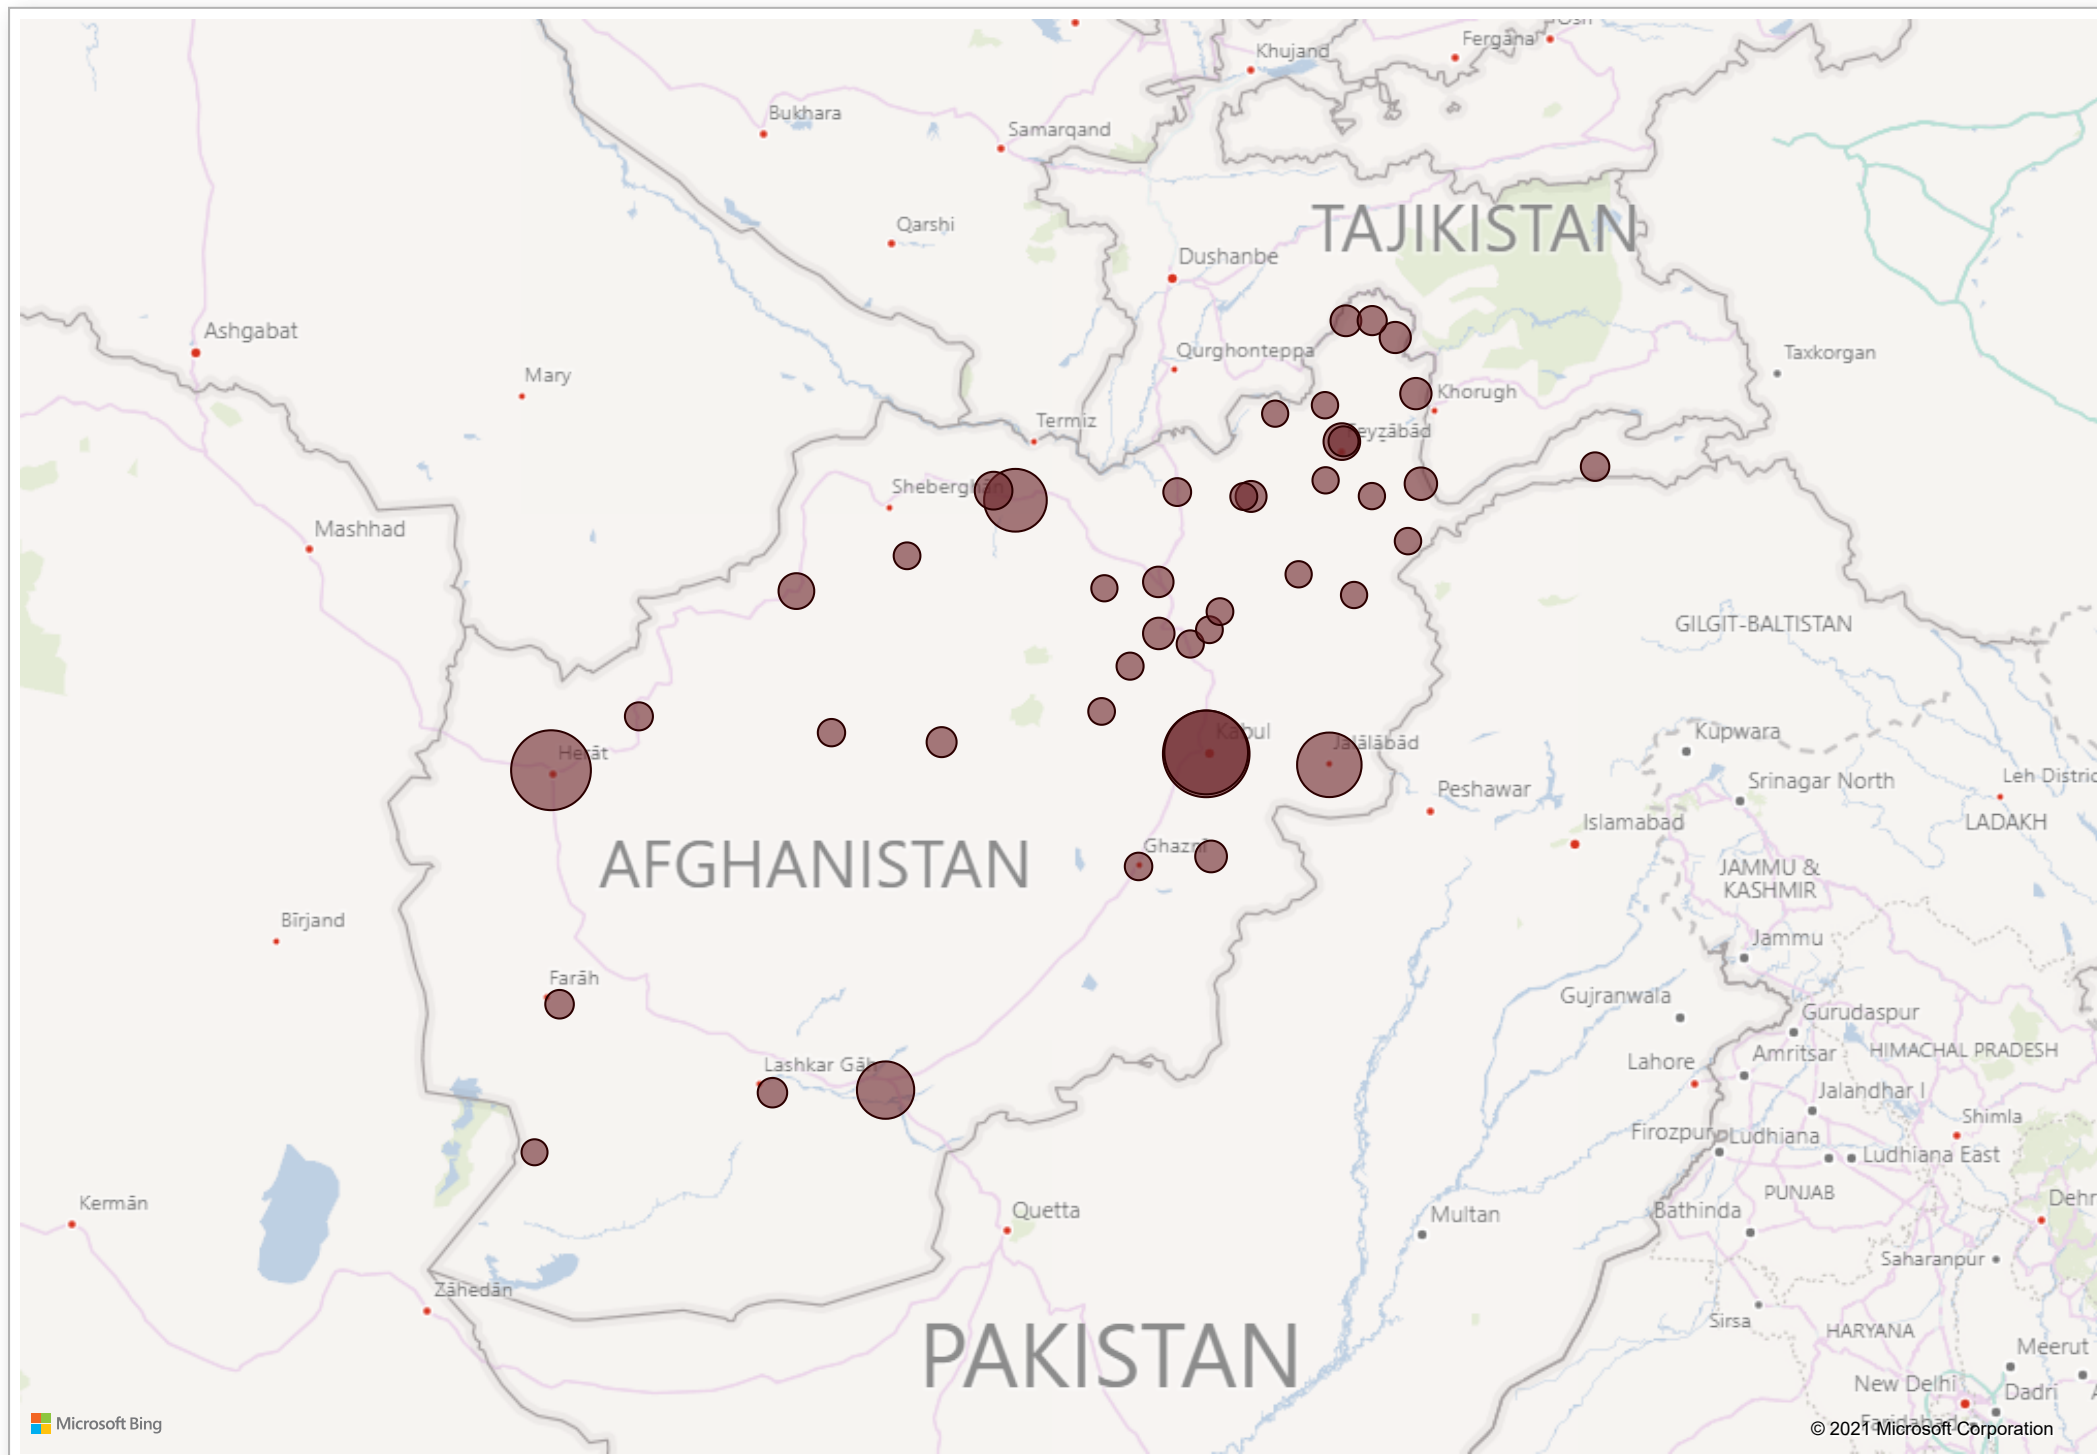

STOCKPILES OVERVIEW - SEPTEMBER 2021

EMERGENCY SHELTER AND NON-FOOD ITEMS (ES/NFI) CLUSTER

Standard NFI Kit (16 items) in stocks

13,157

Emergency Shelter Kit (2+1 items) in stocks

18,634

Emergency Shelter Repair Toolkit (11+2 items) in stocks

8,433

SELECT ORGANIZATION

HOVER MOUSE POINTER ON CIRCLES TO REVEAL DETAILS

OF ORGANIZATIONS

5

SELECT PROVINCE

All

SELECT DISTRICT