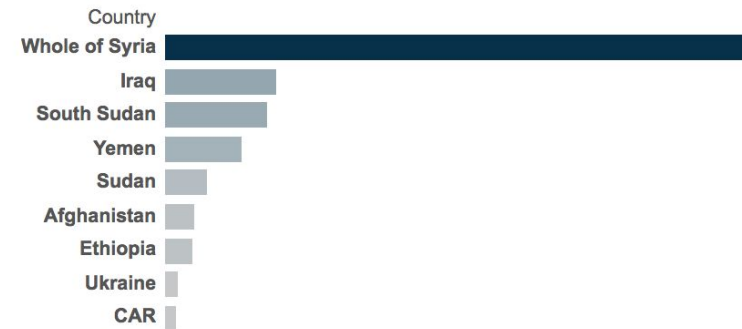

By type of crisis

By lead agency

Shelter interventions

1.4M

NFI interventions

6.3M

Why?

- Need for tools
- Quick implementation
- Skips normal development cycle