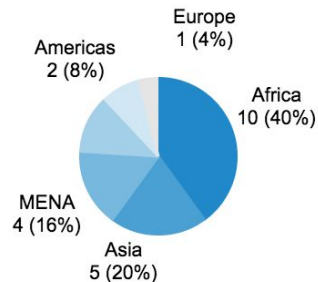

By year

2015

2016

25 Active clusters*

469 Cluster partners

\$219M Funding received

6.6M People supported**

By region

By type of crisis

By lead agency

Shelter interventions

1.4M

NFI interventions

6.3M

Why?

- Need for tools
- Quick implementation
- Skips normal development cycle