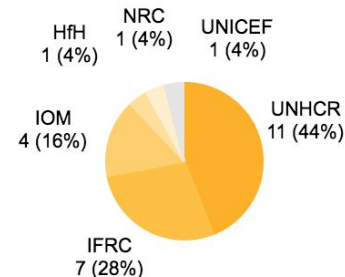

Currently active Shelter Clusters or cluster-like mechanisms

This dashboard provides a summary of the coordination mechanisms currently in place, more detailed information can be found on the country-level pages for each response (links will show when hovering over a country).

By year

2015

2016

25 Active clusters*

469 Cluster partners

\$219M Funding received

6.6M People supported**

By region

By type of crisis

By lead agency

Shelter interventions

1.4M

NFI interventions

6.3M

Why?

- Need for tools
- Quick implementation
- Skips normal development cycle