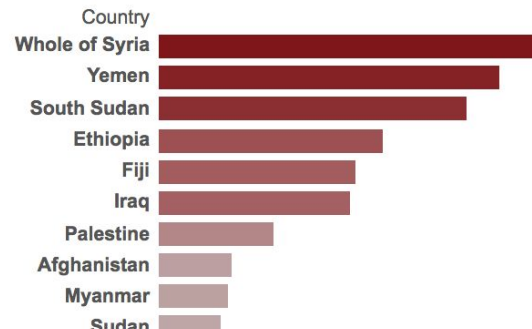

By year

2015

2016

25 Active clusters*

469 Cluster partners

\$219M Funding received

6.6M People supported**

By region

By type of crisis

By lead agency

Shelter interventions

1.4M

NFI interventions

6.3M

Why?

- Need for tools
- Quick implementation
- Skips normal development cycle