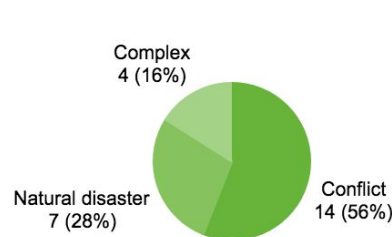

By year

2015

2016

25 Active clusters*

469 Cluster partners

\$219M Funding received

6.6M People supported**

By region

By type of crisis

By lead agency

Shelter interventions

1.4M

NFI interventions

6.3M

Why?

- Need for tools
- Quick implementation
- Skips normal development cycle