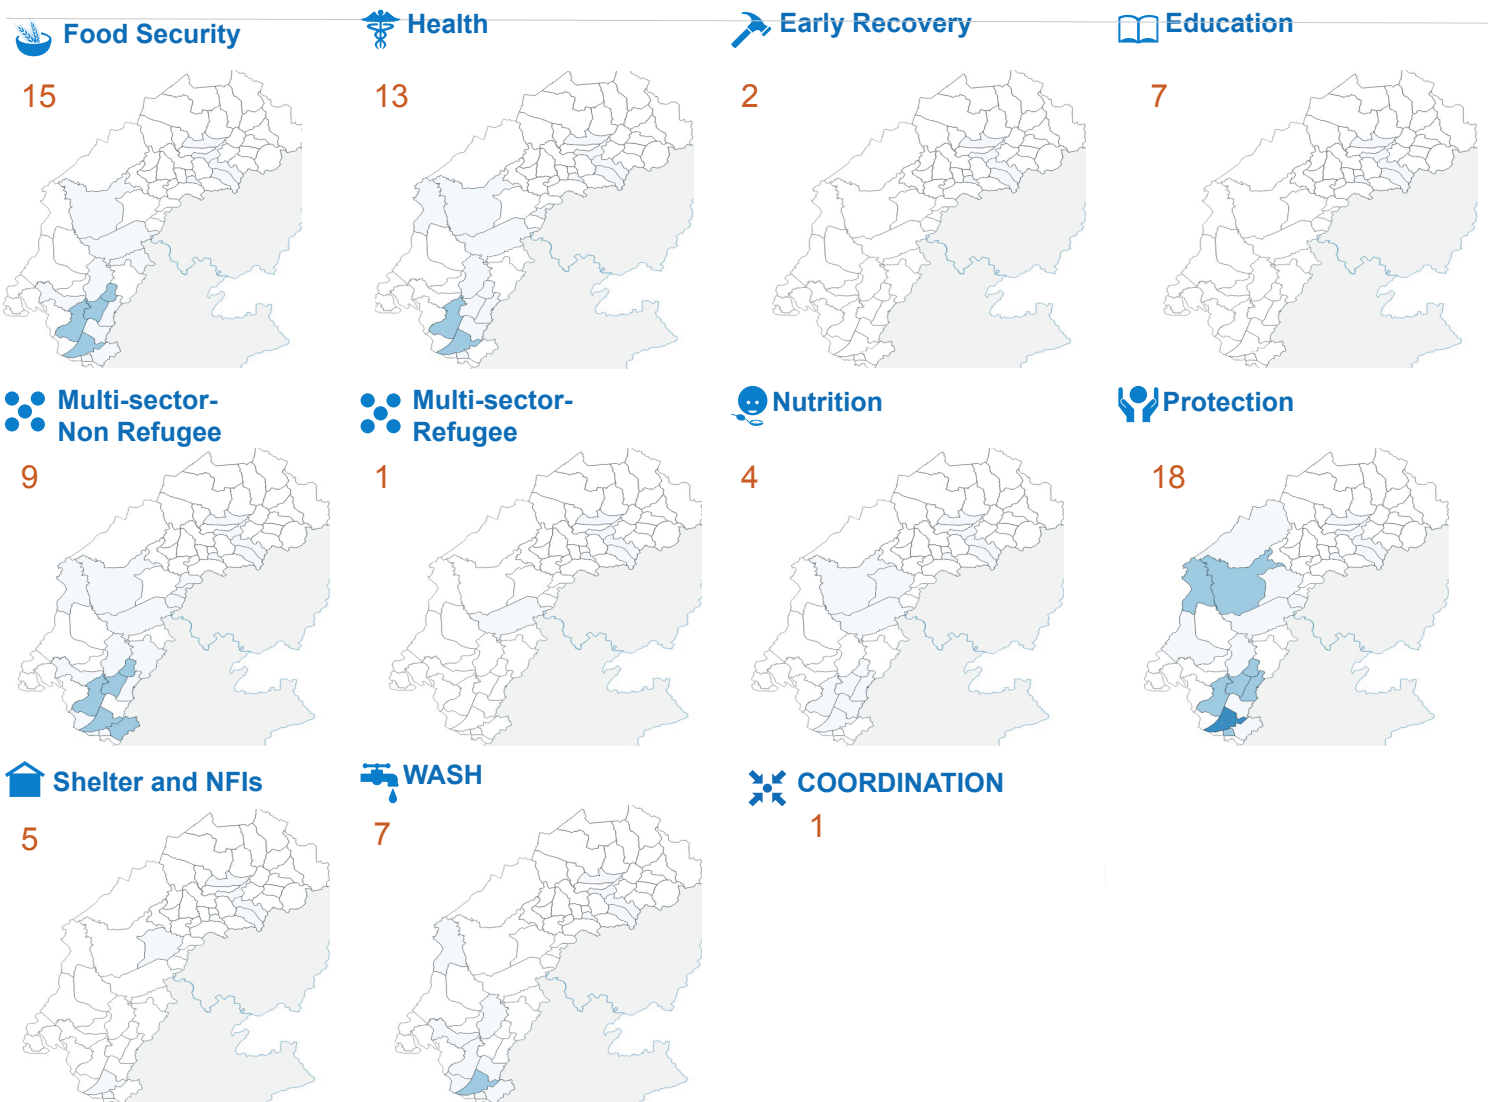

**40** Implementing Org.

BY SUB DIVISION

BY DIVISION

BY TYPE

BY SECTOR

The boundaries and names shown and designations used on this map do not imply official endorsement or acceptance by the United Nations

ORGANIZATION											
A.D.A											
A2HC											
AFEVOD											
AMEF											
BURITA											
CARITAS											
CDM											
CED											
chameg											
DEMTOU											
DLF											
DYWOVIS											
ECA											
EDUCAM											
EPDA											
FORUDEF											
GFDLP											
GGIA											
HAF											
INTERSOS											
IRC											
IYEC											
KFC											
LUKMEF Cameroon											
MUVSUD											
MWDA											
NADEV											
PAID -WA											
PCC											
PLAN											
PVC											
REO											
RESPECT											
SWNWOT											
THEMEFO											
UAC											
UNOCHA											
VIAC											
YDC											
YOP											
<b>TOTAL</b>	<b>2</b>	<b>7</b>	<b>15</b>	<b>13</b>	<b>9</b>	<b>1</b>	<b>4</b>	<b>18</b>	<b>5</b>	<b>1</b>	<b>7</b>