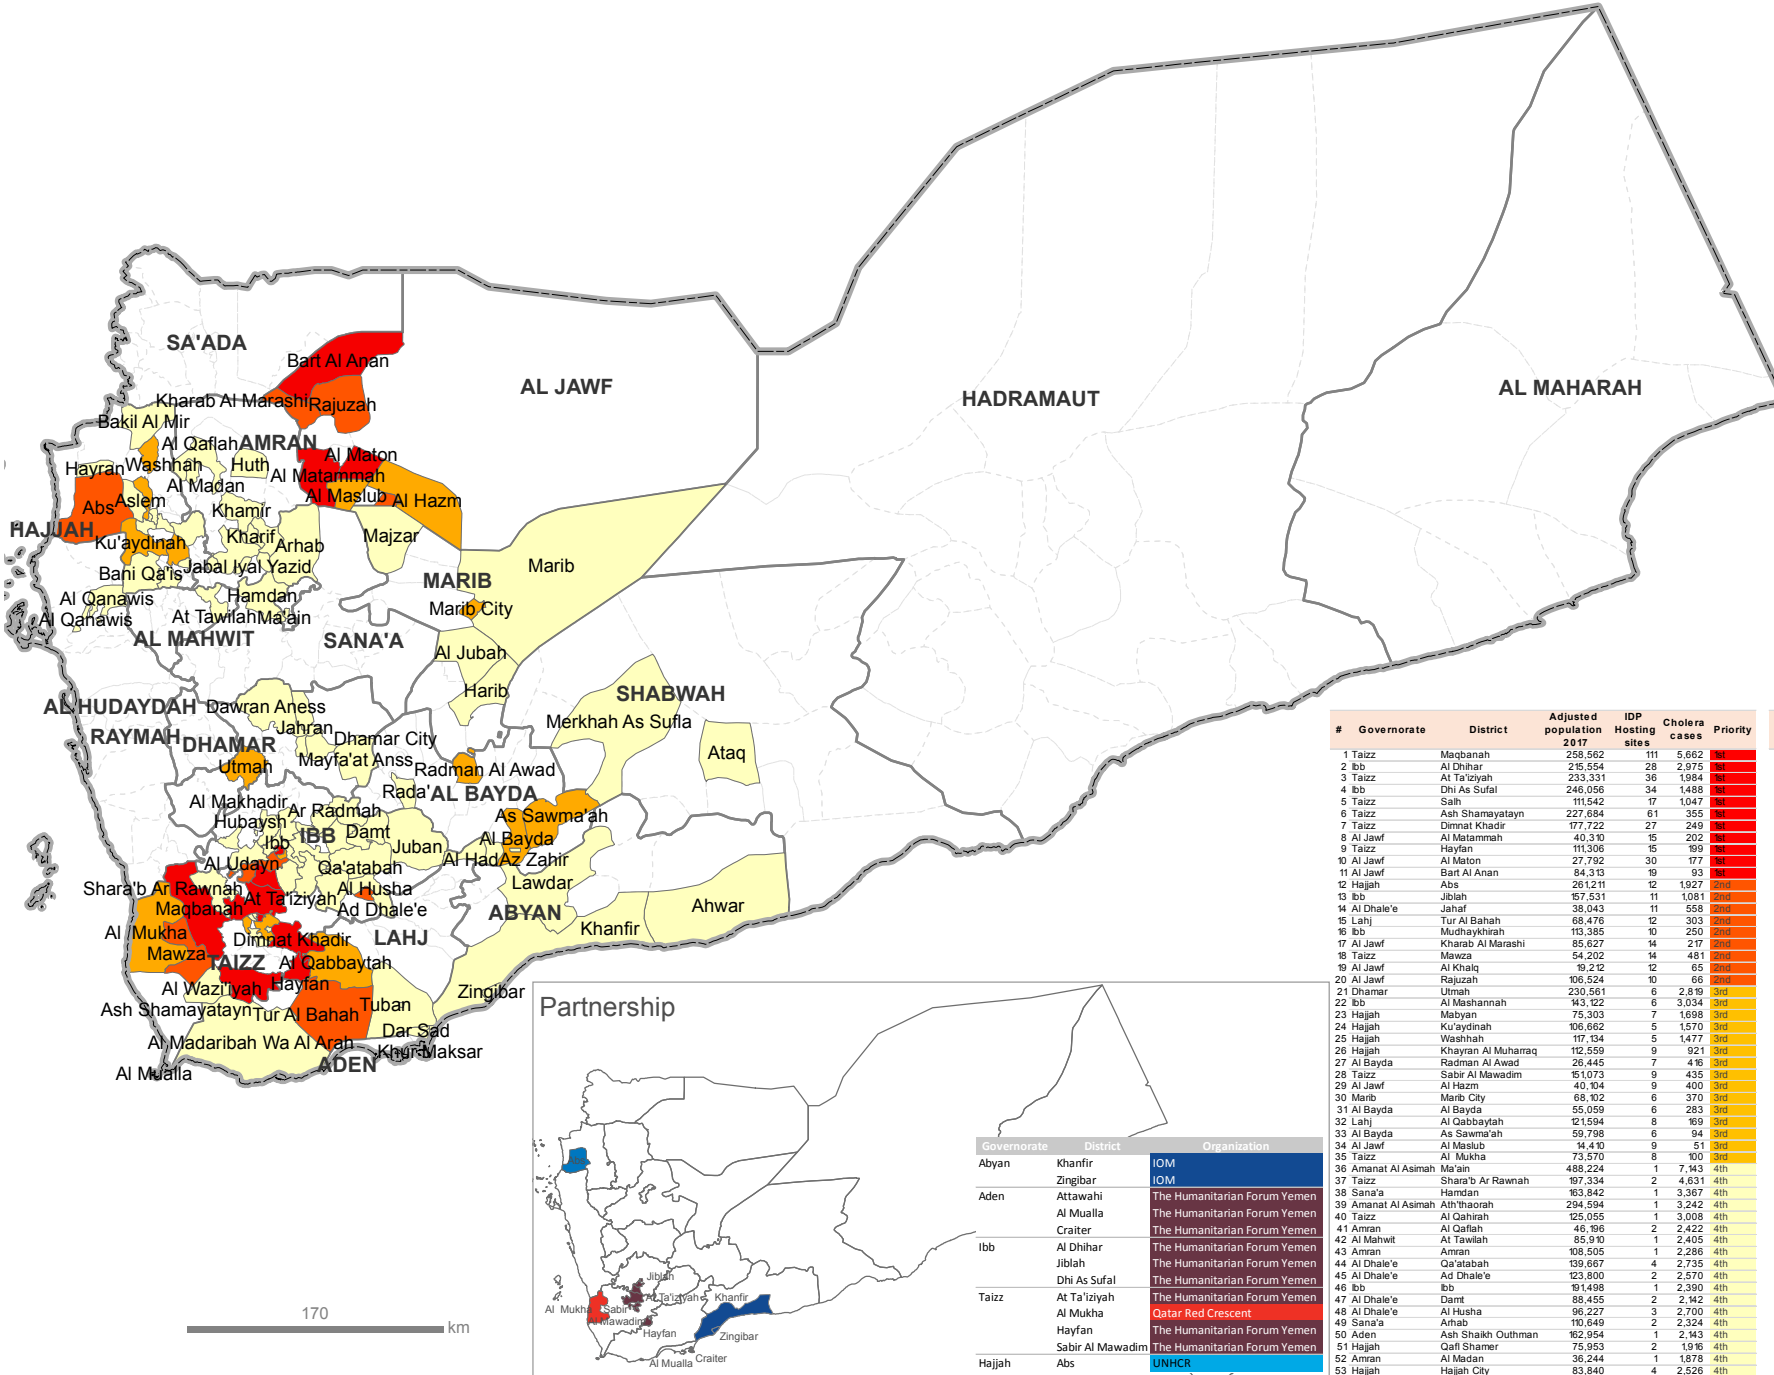

Shelter/NFI/CCCM Priority districts: Cholera Response Targeting

Partnership

Governorate	District	Organization
Abyan	Khanfir	IOM
Zingibar	Zingibar	IOM
Aden	Attawahi	The Humanitarian Forum Yemen
	Al Mualla	The Humanitarian Forum Yemen
	Craiter	The Humanitarian Forum Yemen
Ibb	Al Dhihar	The Humanitarian Forum Yemen
	Jiblah	The Humanitarian Forum Yemen
	Dhi As Sufal	The Humanitarian Forum Yemen
Taizz	At Ta'iziyah	The Humanitarian Forum Yemen
	Al Mukha	Qatar Red Crescent
	Hayfan	The Humanitarian Forum Yemen
	Al Madan	The Humanitarian Forum Yemen
Hajah	Abs	UNHCR