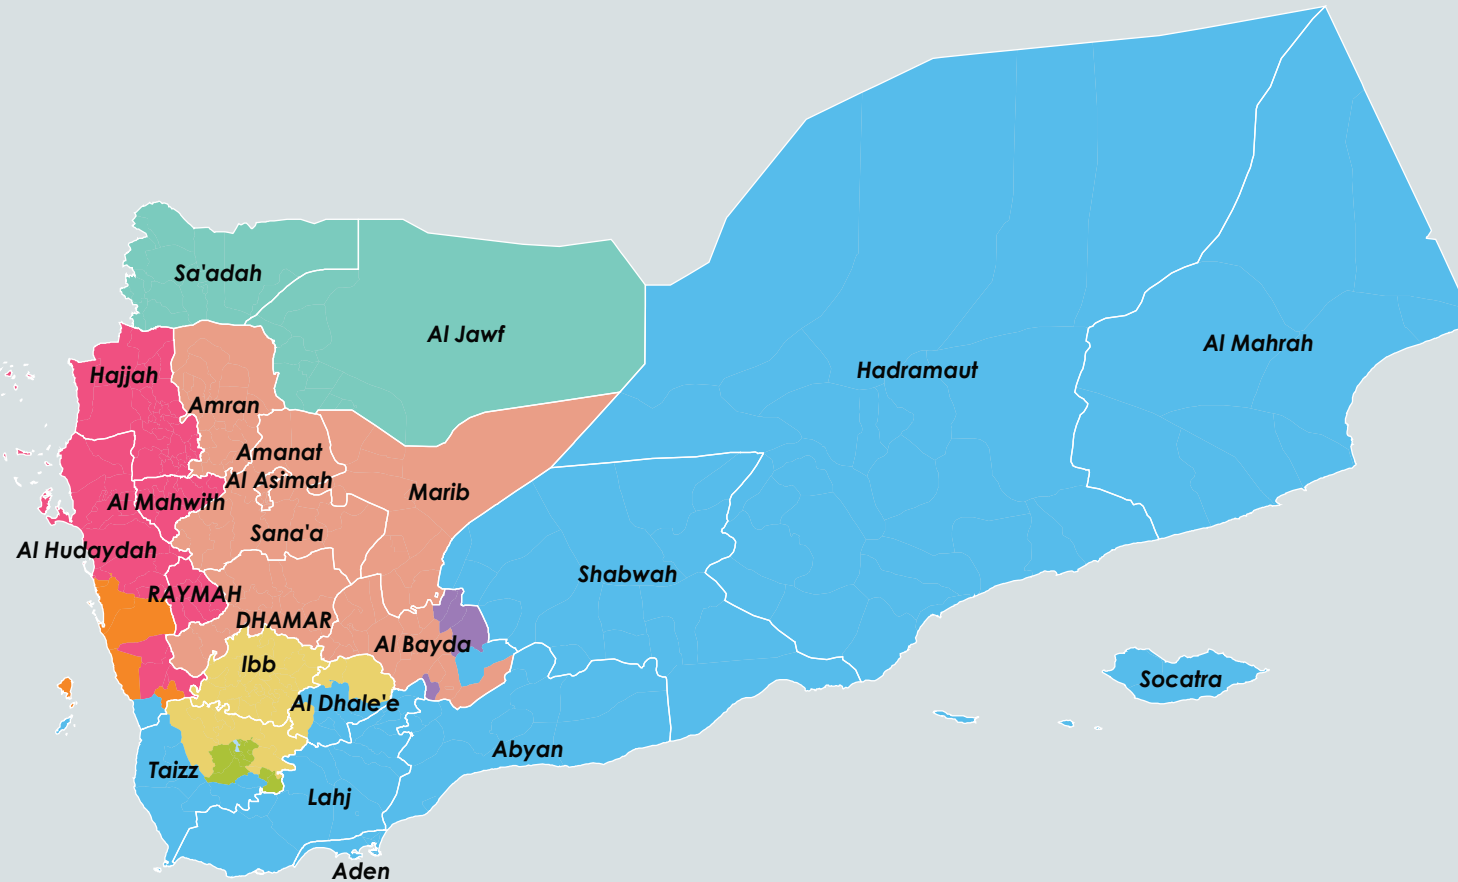

Shelter Cluster and CCCM Cluster Coordination Teams (as of July 2019)

National Level

Monir AlSobari (UNHCR)
Deputy National Cluster Coordinator
[Shelter/CCCM]
Mobile: +967712225045
Email: depcoord.yemen@sheltercluster.org

Ibb - cover Ibb
and North Taizz

Sa'adah