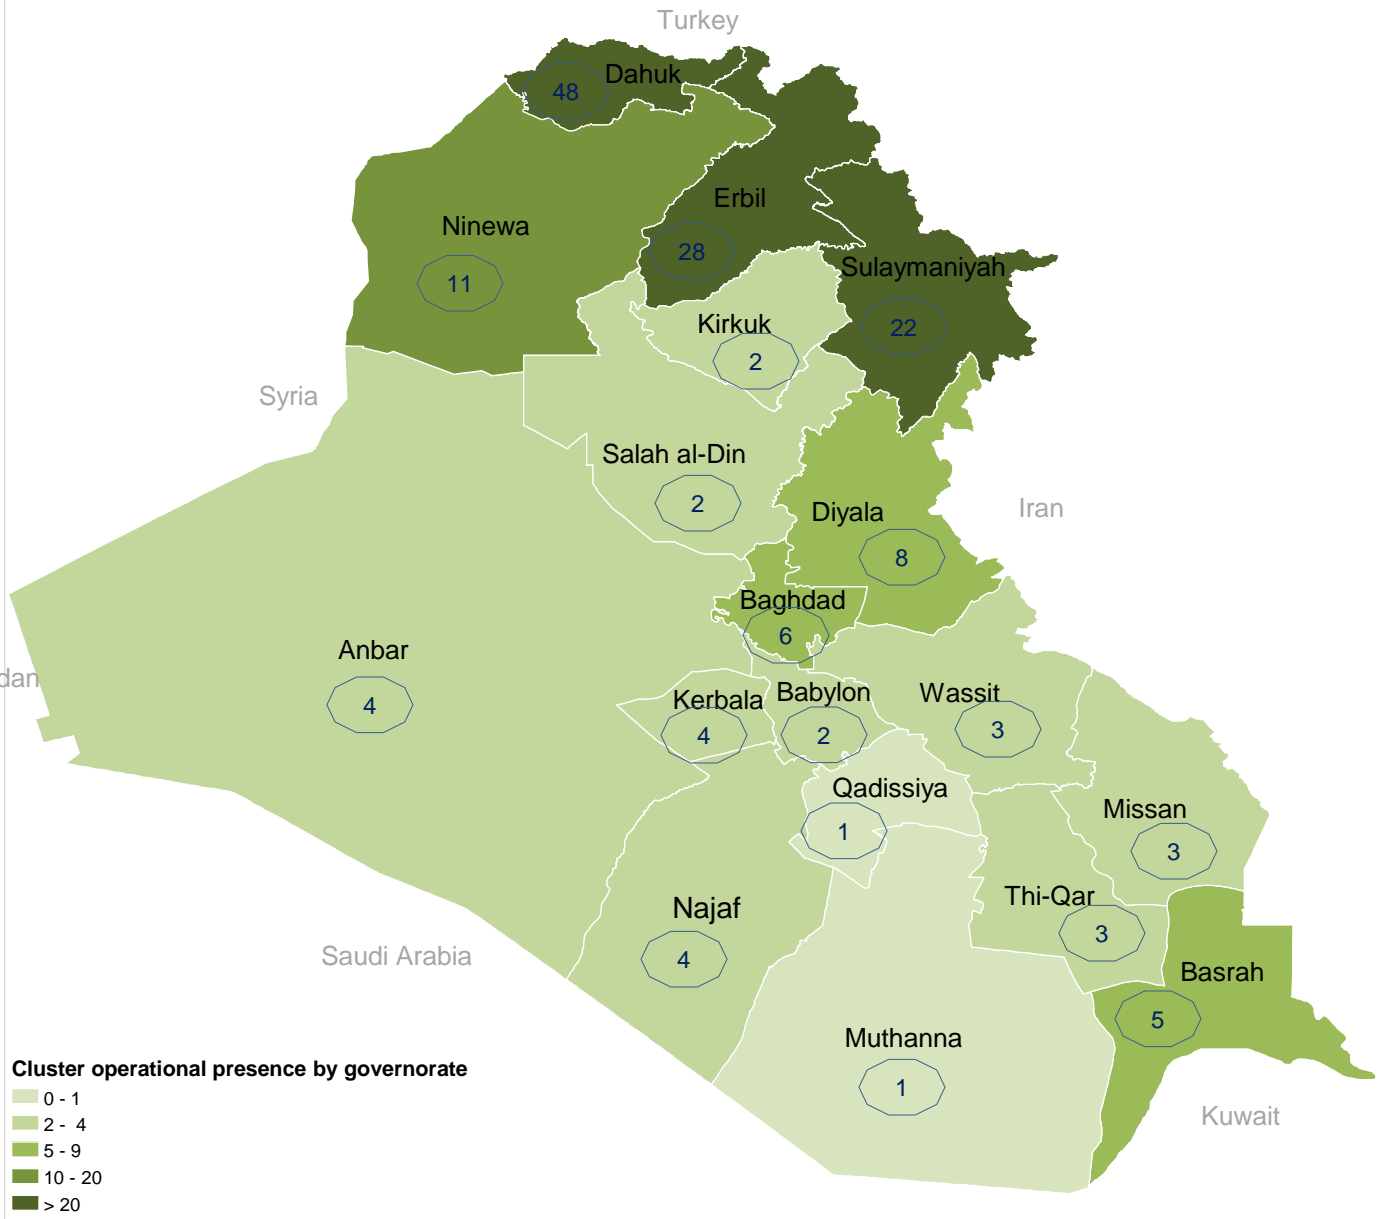

Number of Cluster partners per Governorates

79 Shelter & NFI Cluster Partners

(7 governmental bodies; 2 UN agencies; IOM; 3 bodies of the Red Cross Movement; 45 International NGOs; and 21 National NGOs)

- 71 are operating in **KR-I**
- 22 are operating in **Centre & South**

(14 are operating in both **KR-I** and **Centre & South**)

Region	Governorates
KR-I	Dahuk, Erbil and Sulaymaniyah
Centre	Anbar, Babylon, Baghdad, Diyala, Kerbala, Kirkuk, Najaf, Ninewa, Salah al-Din and Wassit
South	Basrah, Missan, Muthanna, Qadissiya and Thi-Qar

Cluster operational presence by governorate

- 0 - 1
- 2 - 4
- 5 - 9
- 10 - 20
- > 20