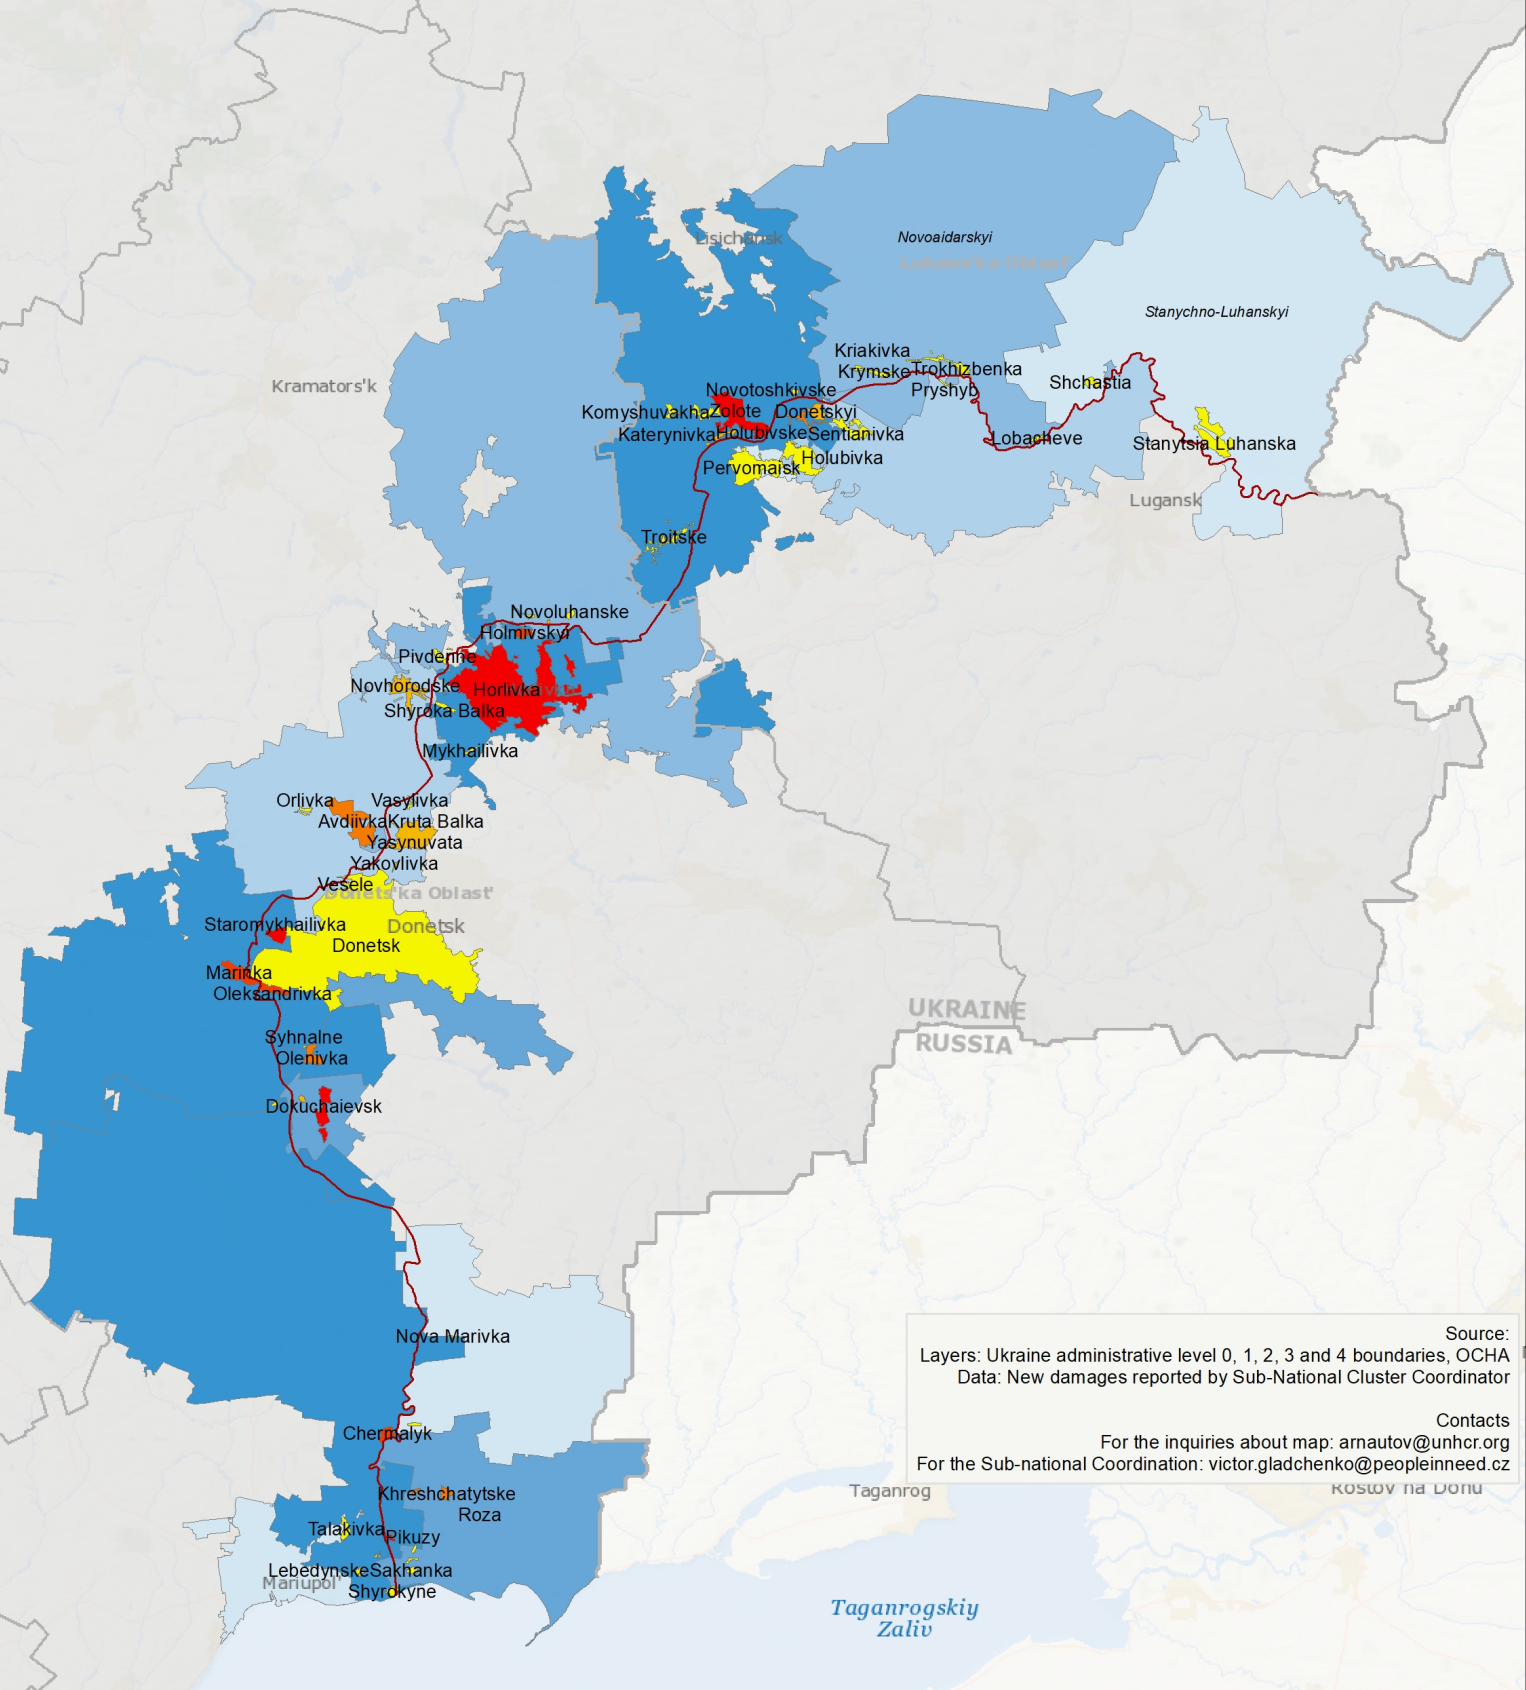

CONFLICT-RELATED DAMAGES TO HOUSES (JAN-OCT 2019)

Source:
 Layers: Ukraine administrative level 0, 1, 2, 3 and 4 boundaries, OCHA
 Data: New damages reported by Sub-National Cluster Coordinator

Contacts
 For the inquiries about map: arnautov@unhcr.org
 For the Sub-national Coordination: victor.gladchenko@peopleinneed.cz

Legend

— "Contact line" as of August 2018

Damages in locations

 1 - 5	 1 - 4
 6 - 11	 5 - 10
 12 - 21	 11 - 15
 22 - 37	 16 - 59
 38 - 71	 60 - 129

Accumulated # of damages in raions

Disclaimer: The boundaries and names shown and the designations used on this map do not imply official endorsement or acceptance by the United Nations. This map is provided solely as a visual aid; due to technical limitations it may not reflect accurately the territorial boundaries.