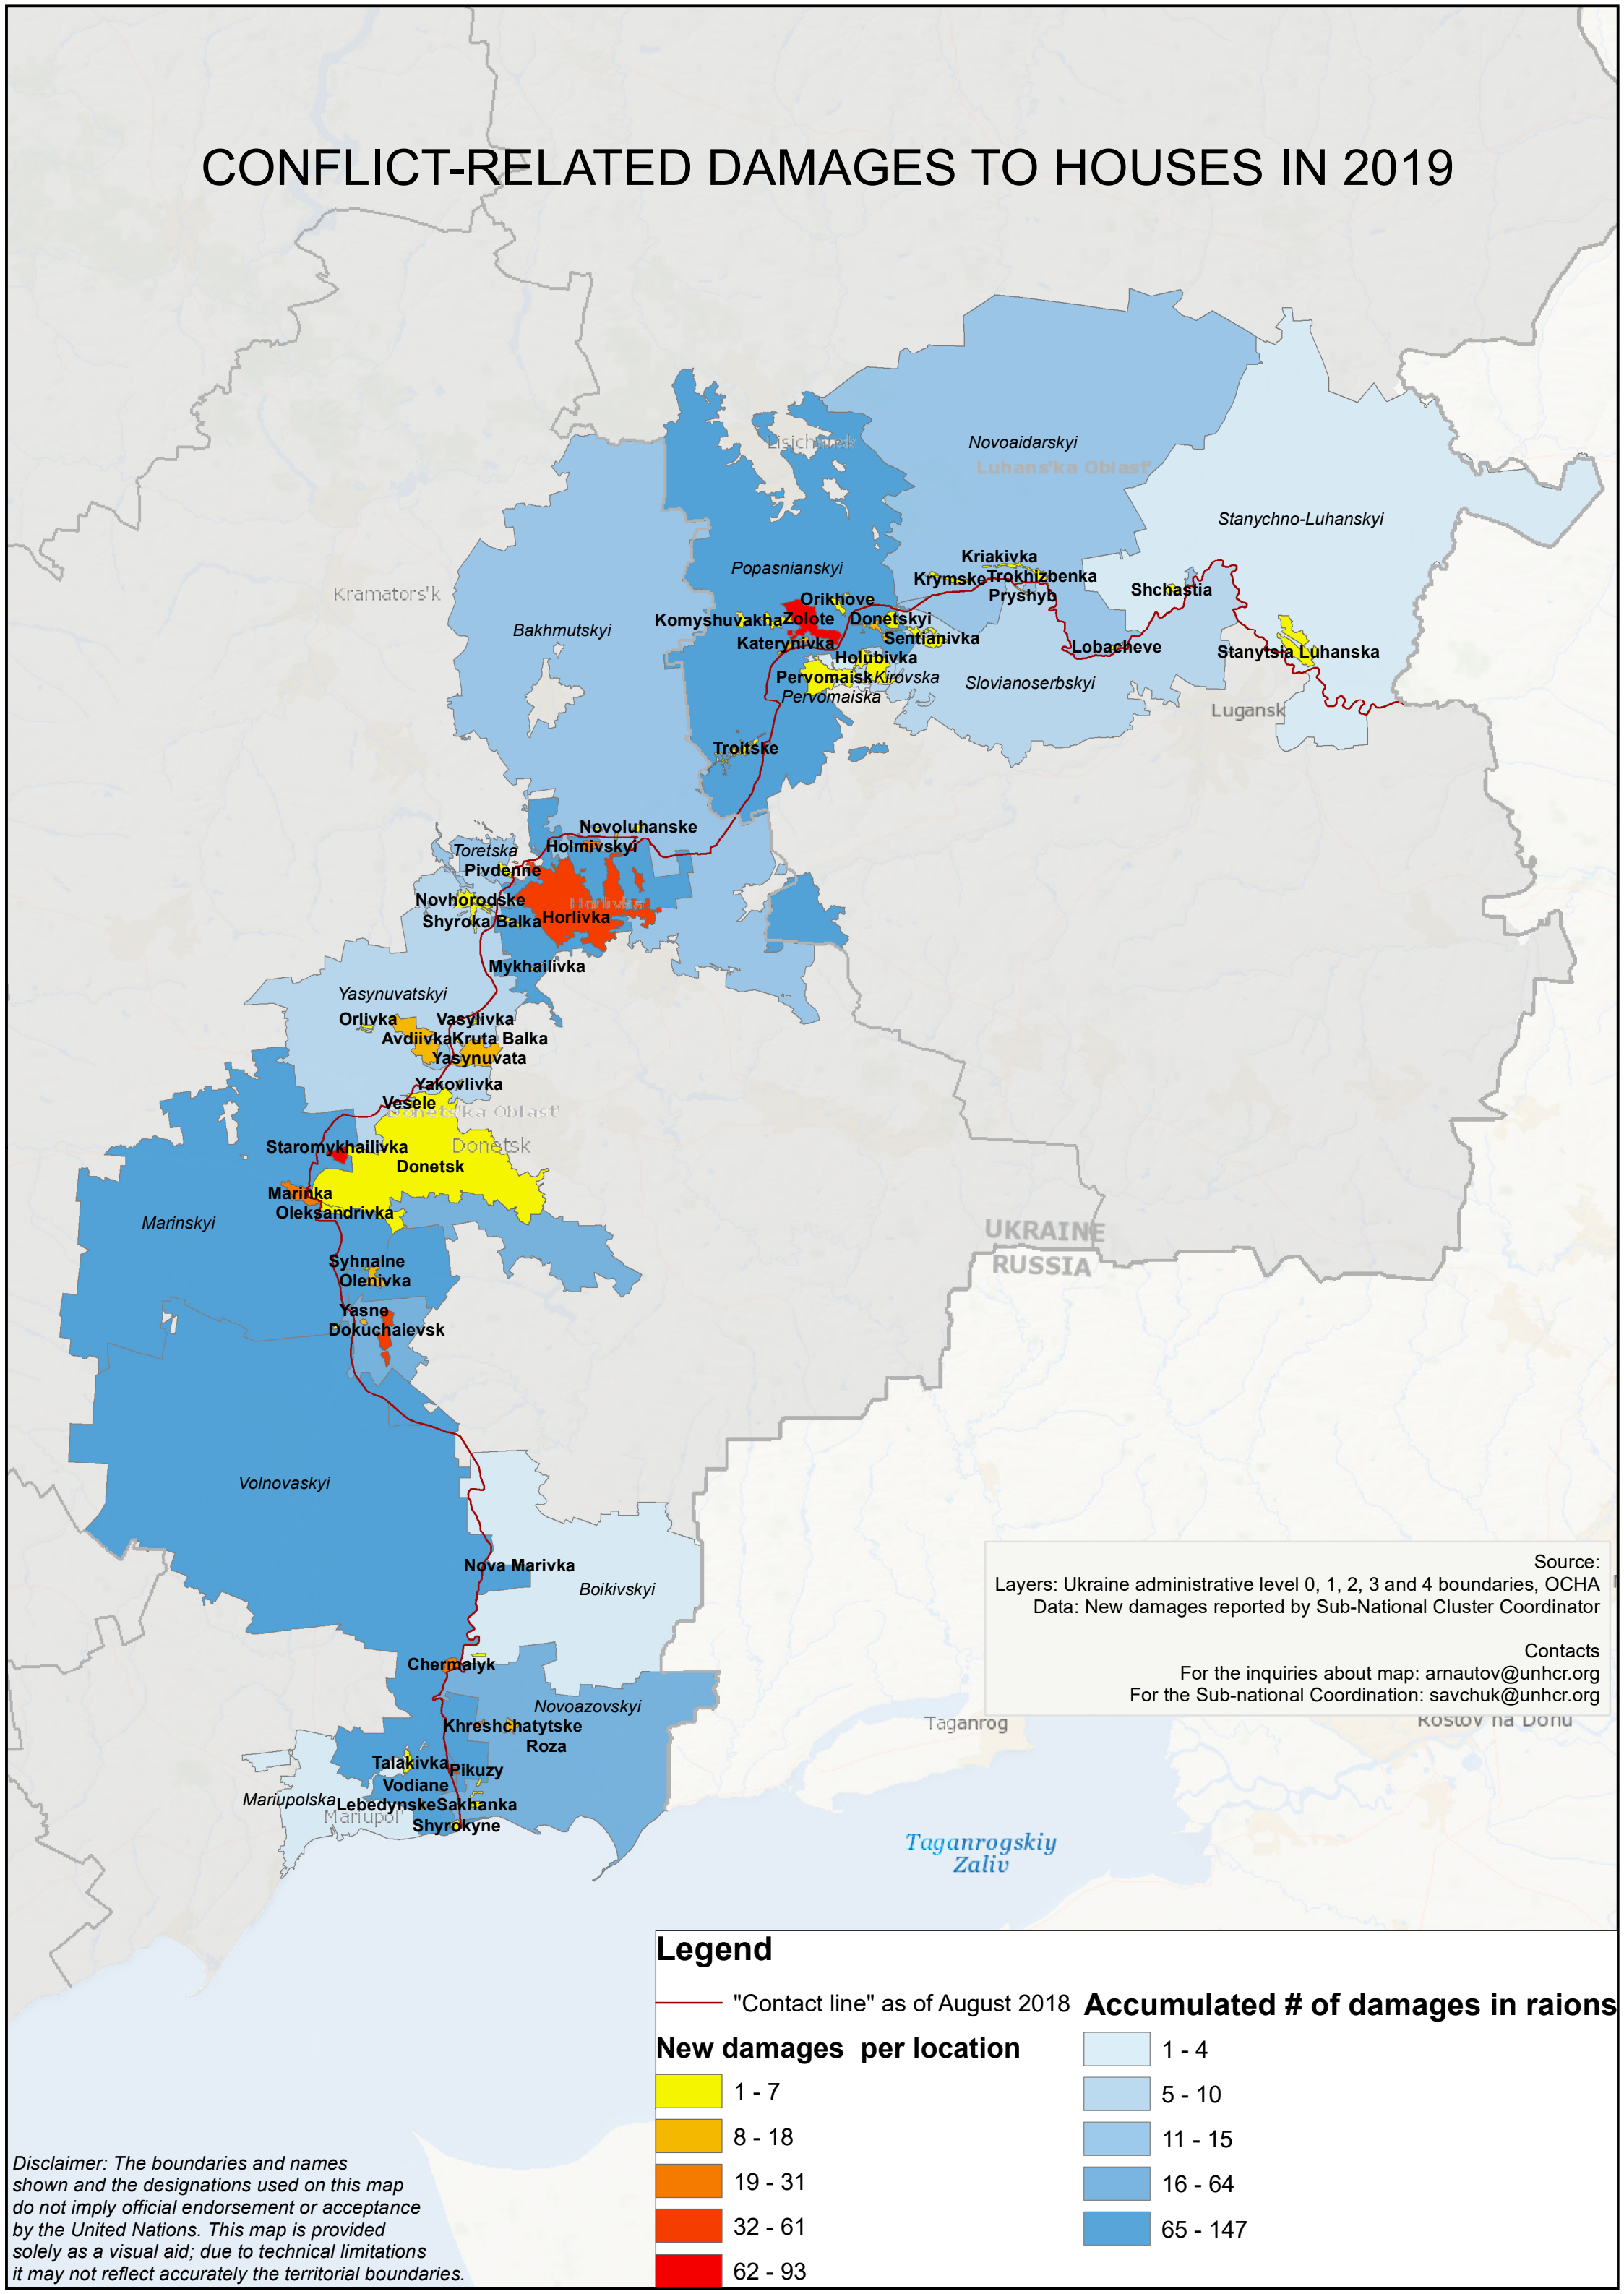

CONFLICT-RELATED DAMAGES TO HOUSES IN 2019

Source:
 Layers: Ukraine administrative level 0, 1, 2, 3 and 4 boundaries, OCHA
 Data: New damages reported by Sub-National Cluster Coordinator

Contacts
 For the inquiries about map: arnautov@unhcr.org
 For the Sub-national Coordination: savchuk@unhcr.org

Legend

— "Contact line" as of August 2018

New damages per location

- 1 - 7
- 8 - 18
- 19 - 31
- 32 - 61
- 62 - 93

Accumulated # of damages in raions

- 1 - 4
- 5 - 10
- 11 - 15
- 16 - 64
- 65 - 147

Disclaimer: The boundaries and names shown and the designations used on this map do not imply official endorsement or acceptance by the United Nations. This map is provided solely as a visual aid; due to technical limitations it may not reflect accurately the territorial boundaries.