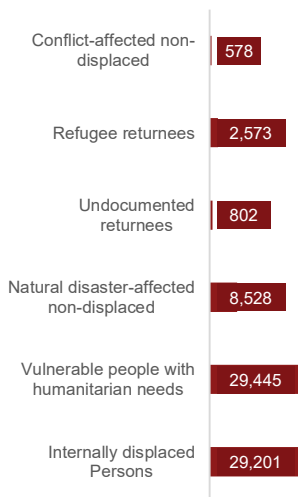

AGE AND GENDER BREAKDOWN

51% of the population reached are women and girls, 63% are children

BENEFICIARY TYPE

ES-NFI KEY INDICATORS

930 people received Winter clothing kits, 4,125 got Technical Support and 22,898 people received additional NFI or Shelter assistance

REPORTING MEMBERS

CORDAID, IMC, IOM, IRC, NRCO, NRC, ORCD, SCI, UNHCR, UNICEF, WHH, ZOA.

BENEFICIARIES PER MONTH