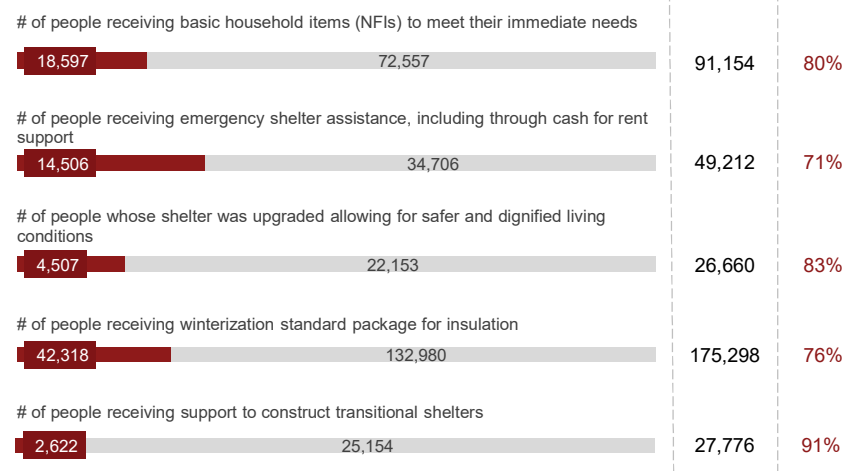

AGE AND GENDER BREAKDOWN

51% of the population reached are women and girls, 63% are children

BENEFICIARY TYPE

ES-NFI KEY INDICATORS

930 people received Winter clothing kits, 4,125 got Technical Support and 22,898 people received additional NFI or Shelter assistance