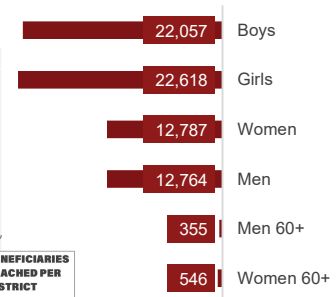

AGE AND GENDER BREAKDOWN

51% of the population reached are women and girls, 63% are children

BENEFICIARY TYPE

ES-NFI KEY INDICATORS

930 people received Winter clothing kits, 4,125 got Technical Support and 22,898 people received additional NFI or Shelter assistance