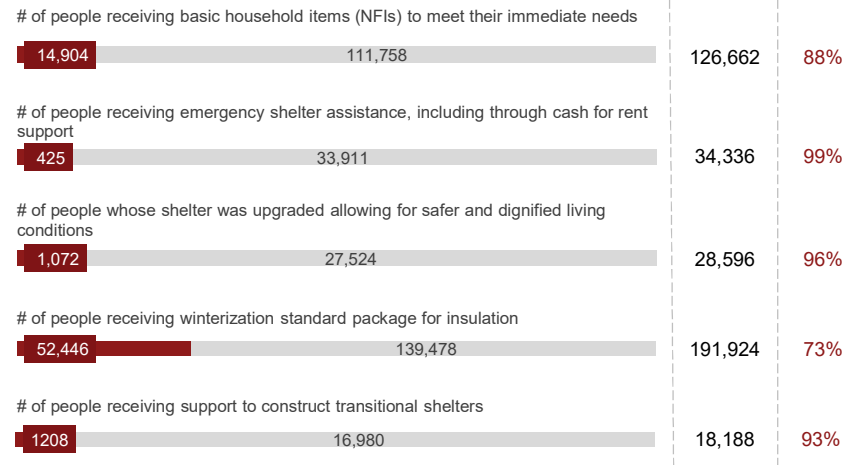

## 60,009

people reached through Shelter and NFI against 256,235 targeted

### BENEFICIARY TYPE

### ES-NFI KEY INDICATORS

1,096 got Technical Support and 43,845 people received additional NFI or Shelter assistance