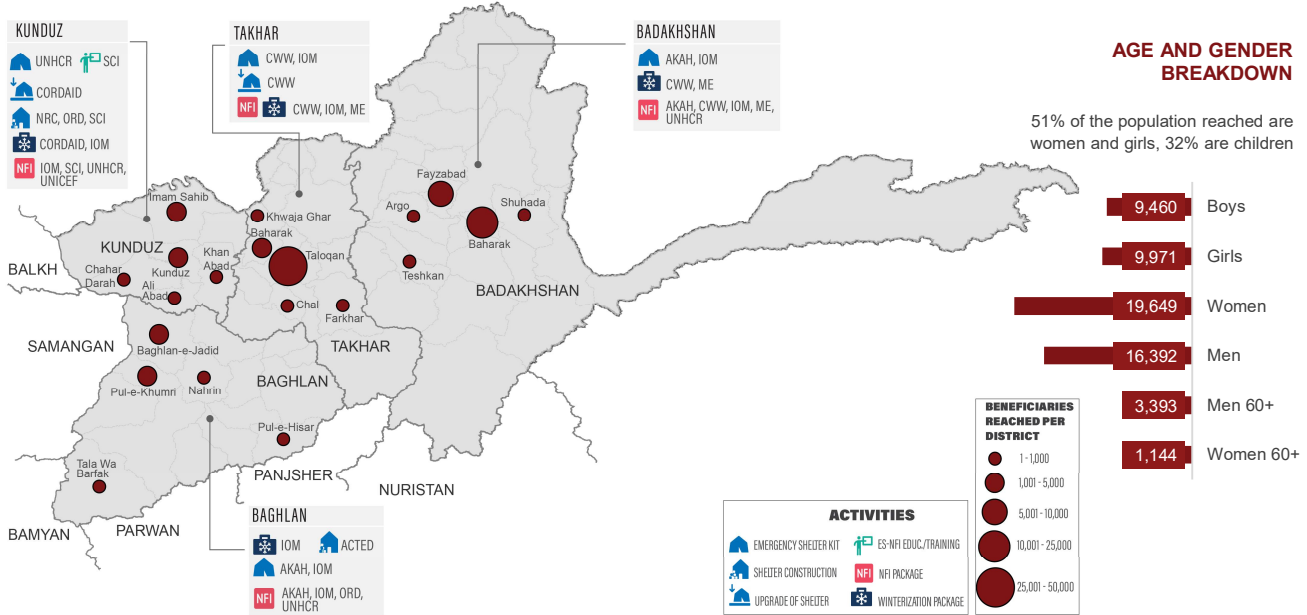

## 60,009

people reached through Shelter and NFI against 256,235 targeted

### BENEFICIARY TYPE

### ES-NFI KEY INDICATORS

1,096 got Technical Support and 43,845 people received additional NFI or Shelter assistance

### BENEFICIARIES PER MONTH