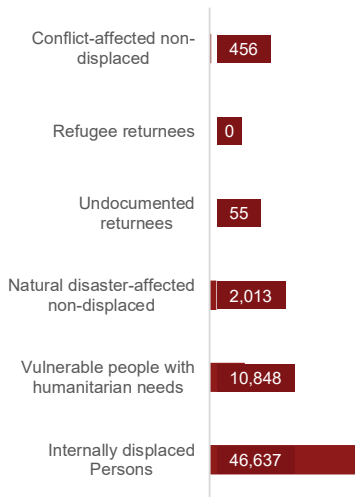

## 60,009

people reached through Shelter and NFI against 256,235 targeted

### BENEFICIARY TYPE

### ES-NFI KEY INDICATORS

1,096 got Technical Support and 43,845 people received additional NFI or Shelter assistance