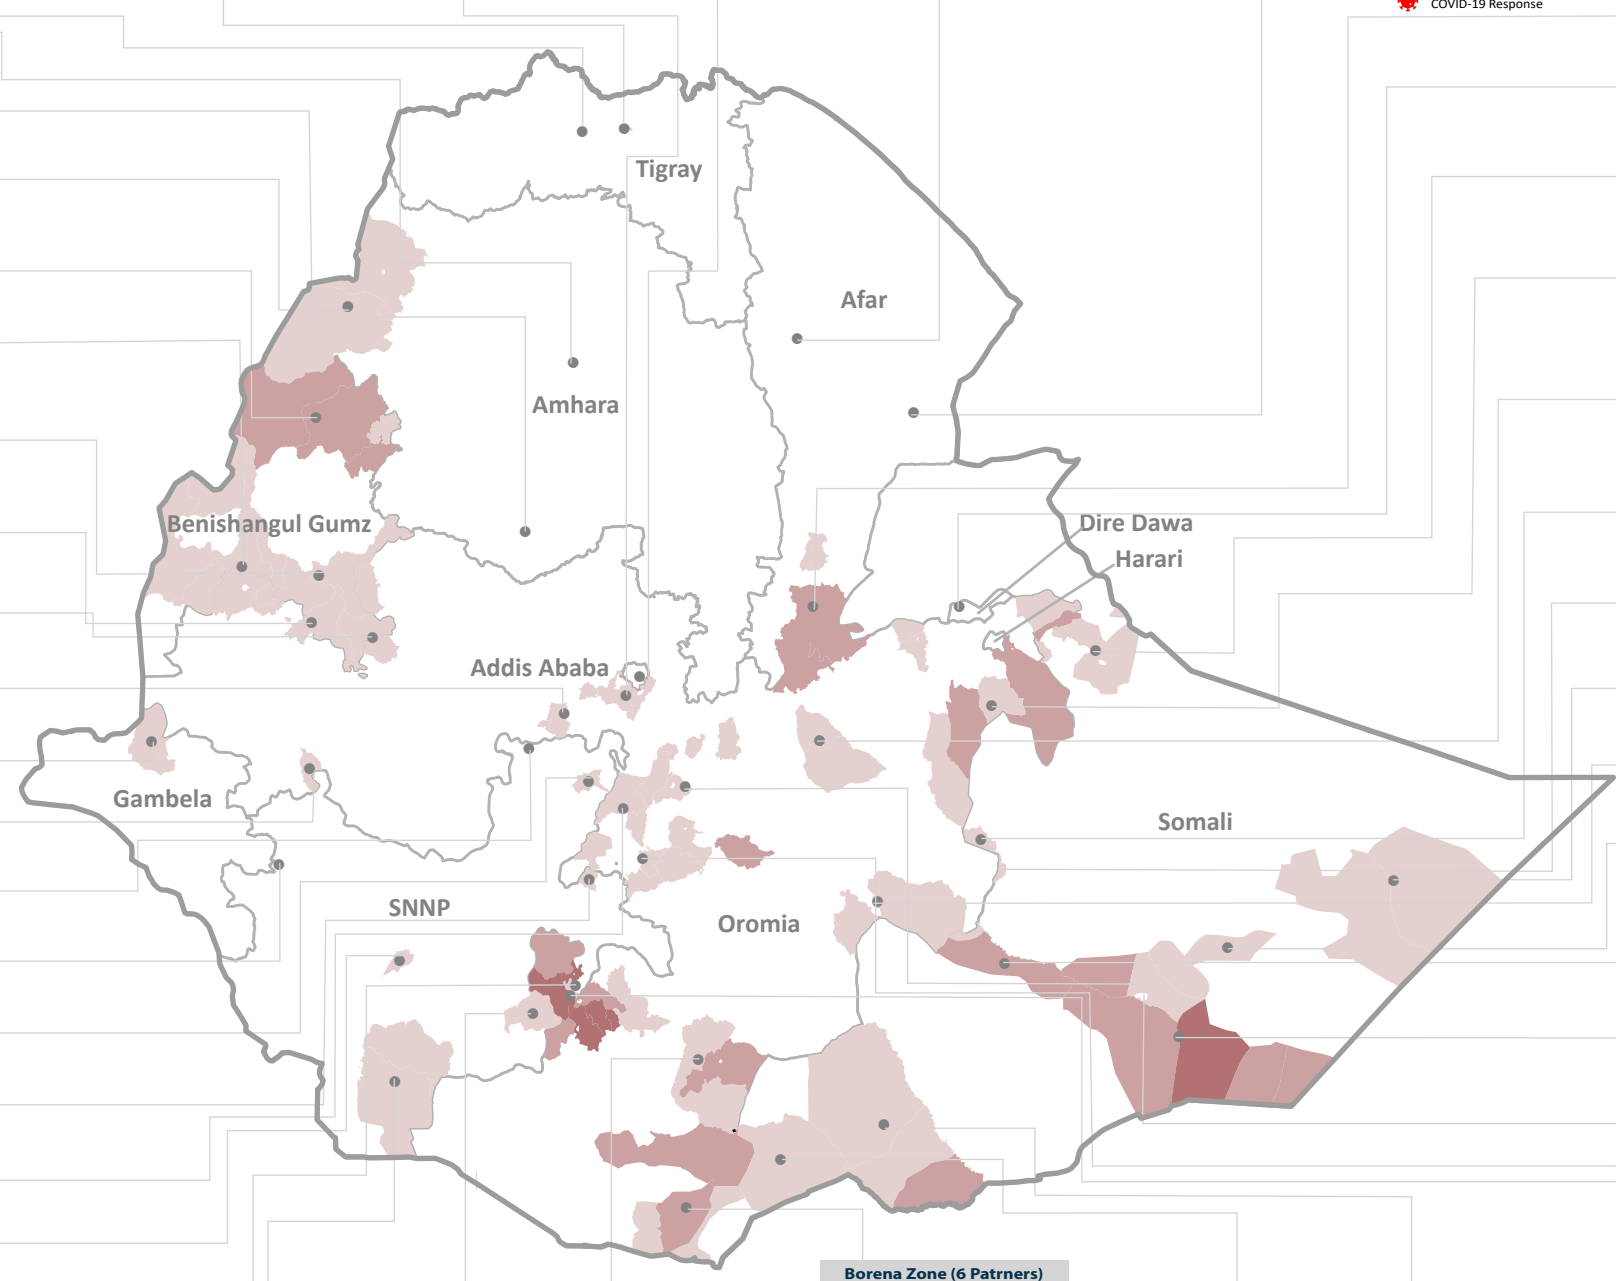

- 27 Partners**
- North Western (Tigray) (1 Partner)**  
NRC
- South Gonder Zone (1 Partner)**  
WHH/ German Agro action
- East Gojam (1 Partner)**  
WHH/ German Agro action
- West Gonder Zone (3 Partners)**  
NFI: CRS, ICRC  
SCI
- Metekel Zone (3 Partners)**  
NFI: ERCS, IRC  
NRC
- Assosa Zone (2 Partners)**  
ANE  
NFI: NRC
- Kamashi Zone (3 Partners)**  
IOM, NRC  
NFI: NRC
- West Wellega Zone (2 Partners)**  
NFI: CRS, IOM
- East Wellega Zone (1 Partner)**  
IOM
- South West Shewa Zone (2 Partners)**  
NFI: ERCS, NDRMC
- Etang special (1 Partner)**  
IOM
- Ilu Aba Bora (1 Partner)**  
NFI: ERCS
- Guraghe Zone (1 Partner)**  
NFI: ERCS
- Sheka Zone (1 Partner)**  
NFI: ERCS
- Silite Zone (1 Partner)**  
NFI: ERCS
- Sidama Zone (1 Partner)**  
NFI: ERCS
- East Shewa Zone (1 Partner)**  
NFI: NRDMC
- Basketo Zone (1 Partner)**  
NFI: GOAL
- Gedeo Zone SNNP (6 Partners)**  
NFI: CRS, GOAL  
ANE, GOAL, IOM, WVI

**Central Zone (Tigray) (1 Partner)**  
NRC

**Finfine Special Oromia (1 Partners)**  
NFI: NDRMC

**Addis Ababa (4 Partners)**  
Concern Worldwide, UNHCR, UNICEF, NRC

**Zone 4 (Fantana Rasu) (1 Partners)**  
WHH/ German Agro action

**Zone 1 (Awsi Rasu) (2 Partners)**  
WHH/ German Agro action, SCI

**KEY**  
 Emergency Shelter Repair kits  
 ESNFI  
 COVID-19 Response

**Partners Presence**  
 1 2-4 5-6

**Zone 3 (Gabi Rasu) (2 Partner)**  
NFI: IOM, IRC

**Dire Dawa (1 Partners)**  
NFI: IOM  
NRC, SCI

**Fafan Zone (7 Partners)**  
NFI: DRMB, GOAL, NRC, EMCO, SCI, ICRC, IOM  
NRC, SCI

**West Hararge Zone (5 partners)**  
NFI: CRS, ERCS, GOAL, IRC, NDRMC  
GOAL