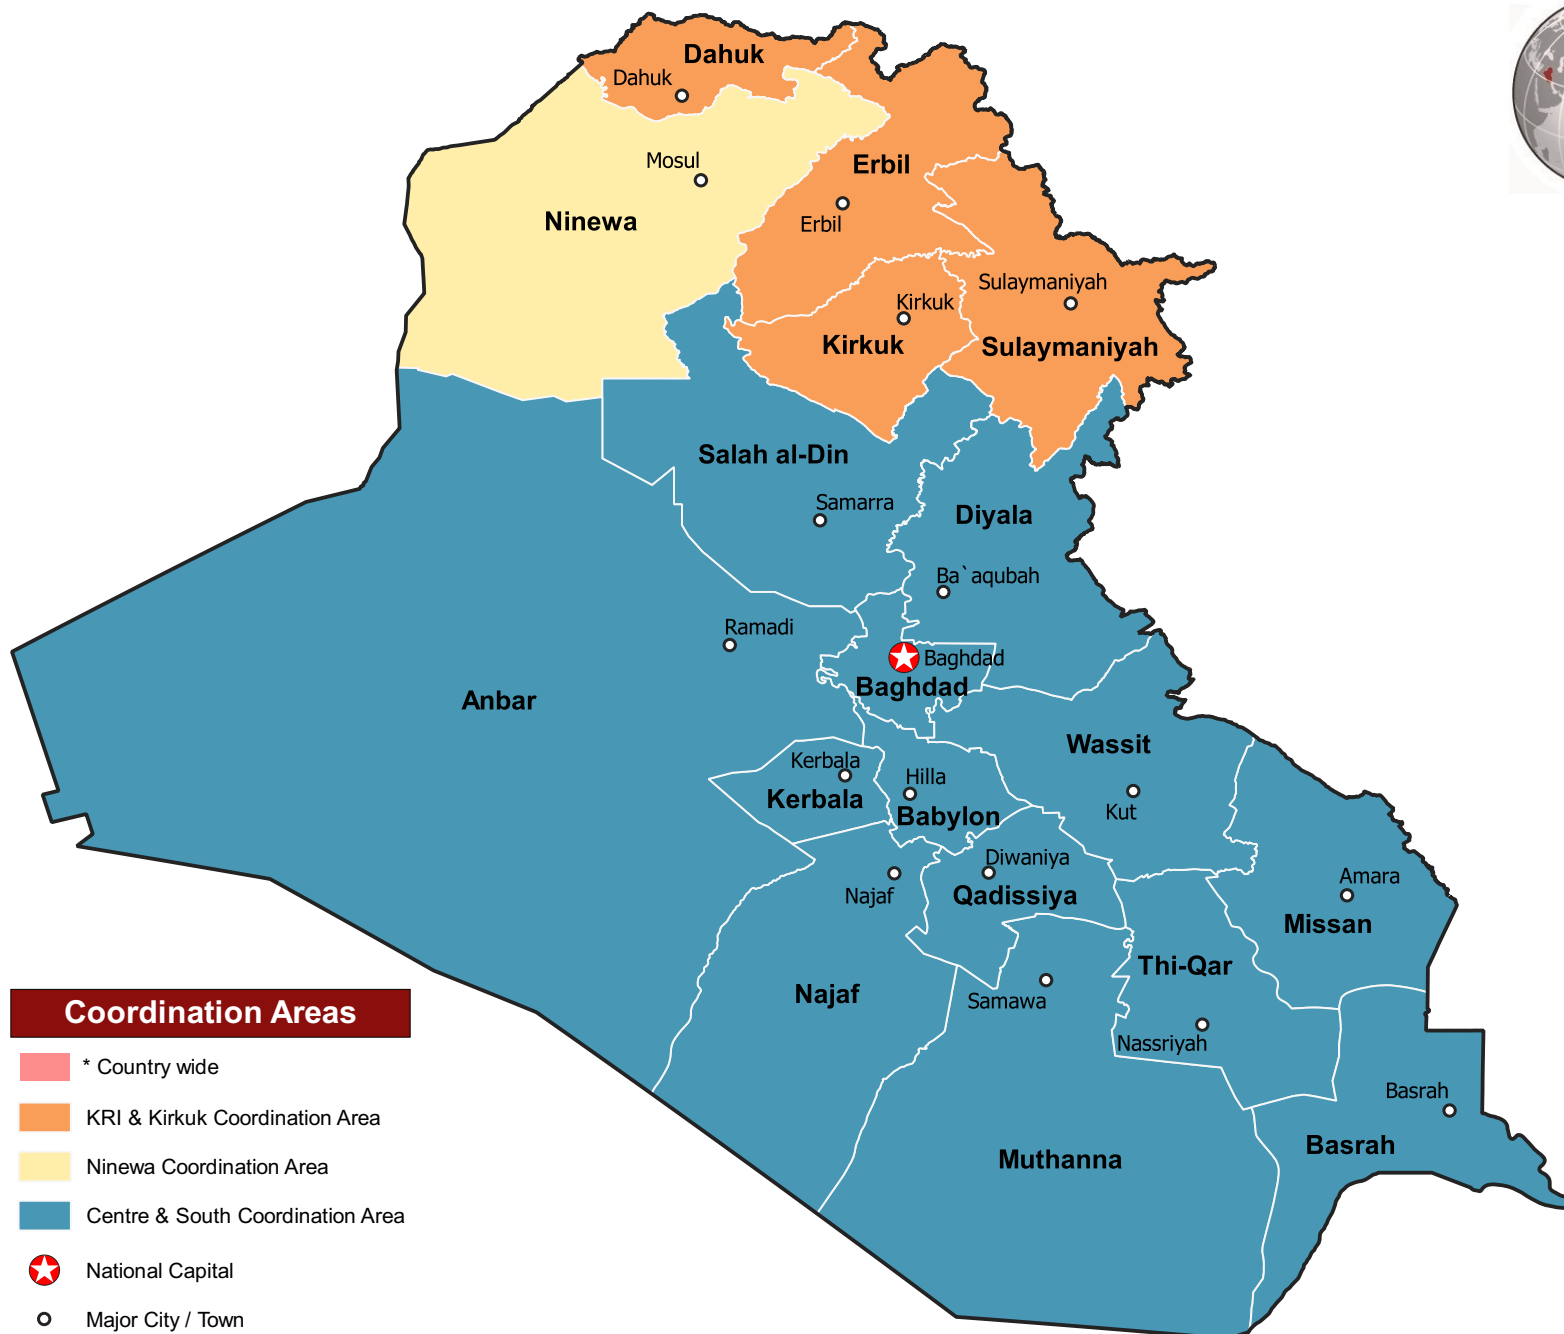

IRAQ: Shelter & NFI Cluster Coordination Structure 2020

Shelter Cluster - Iraq
 sheltercluster.org
 Coordinating Humanitarian Shelter

Coordination Areas

- * Country wide
- KRI & Kirkuk Coordination Area
- Ninewa Coordination Area
- Centre & South Coordination Area
- National Capital
- Major City / Town