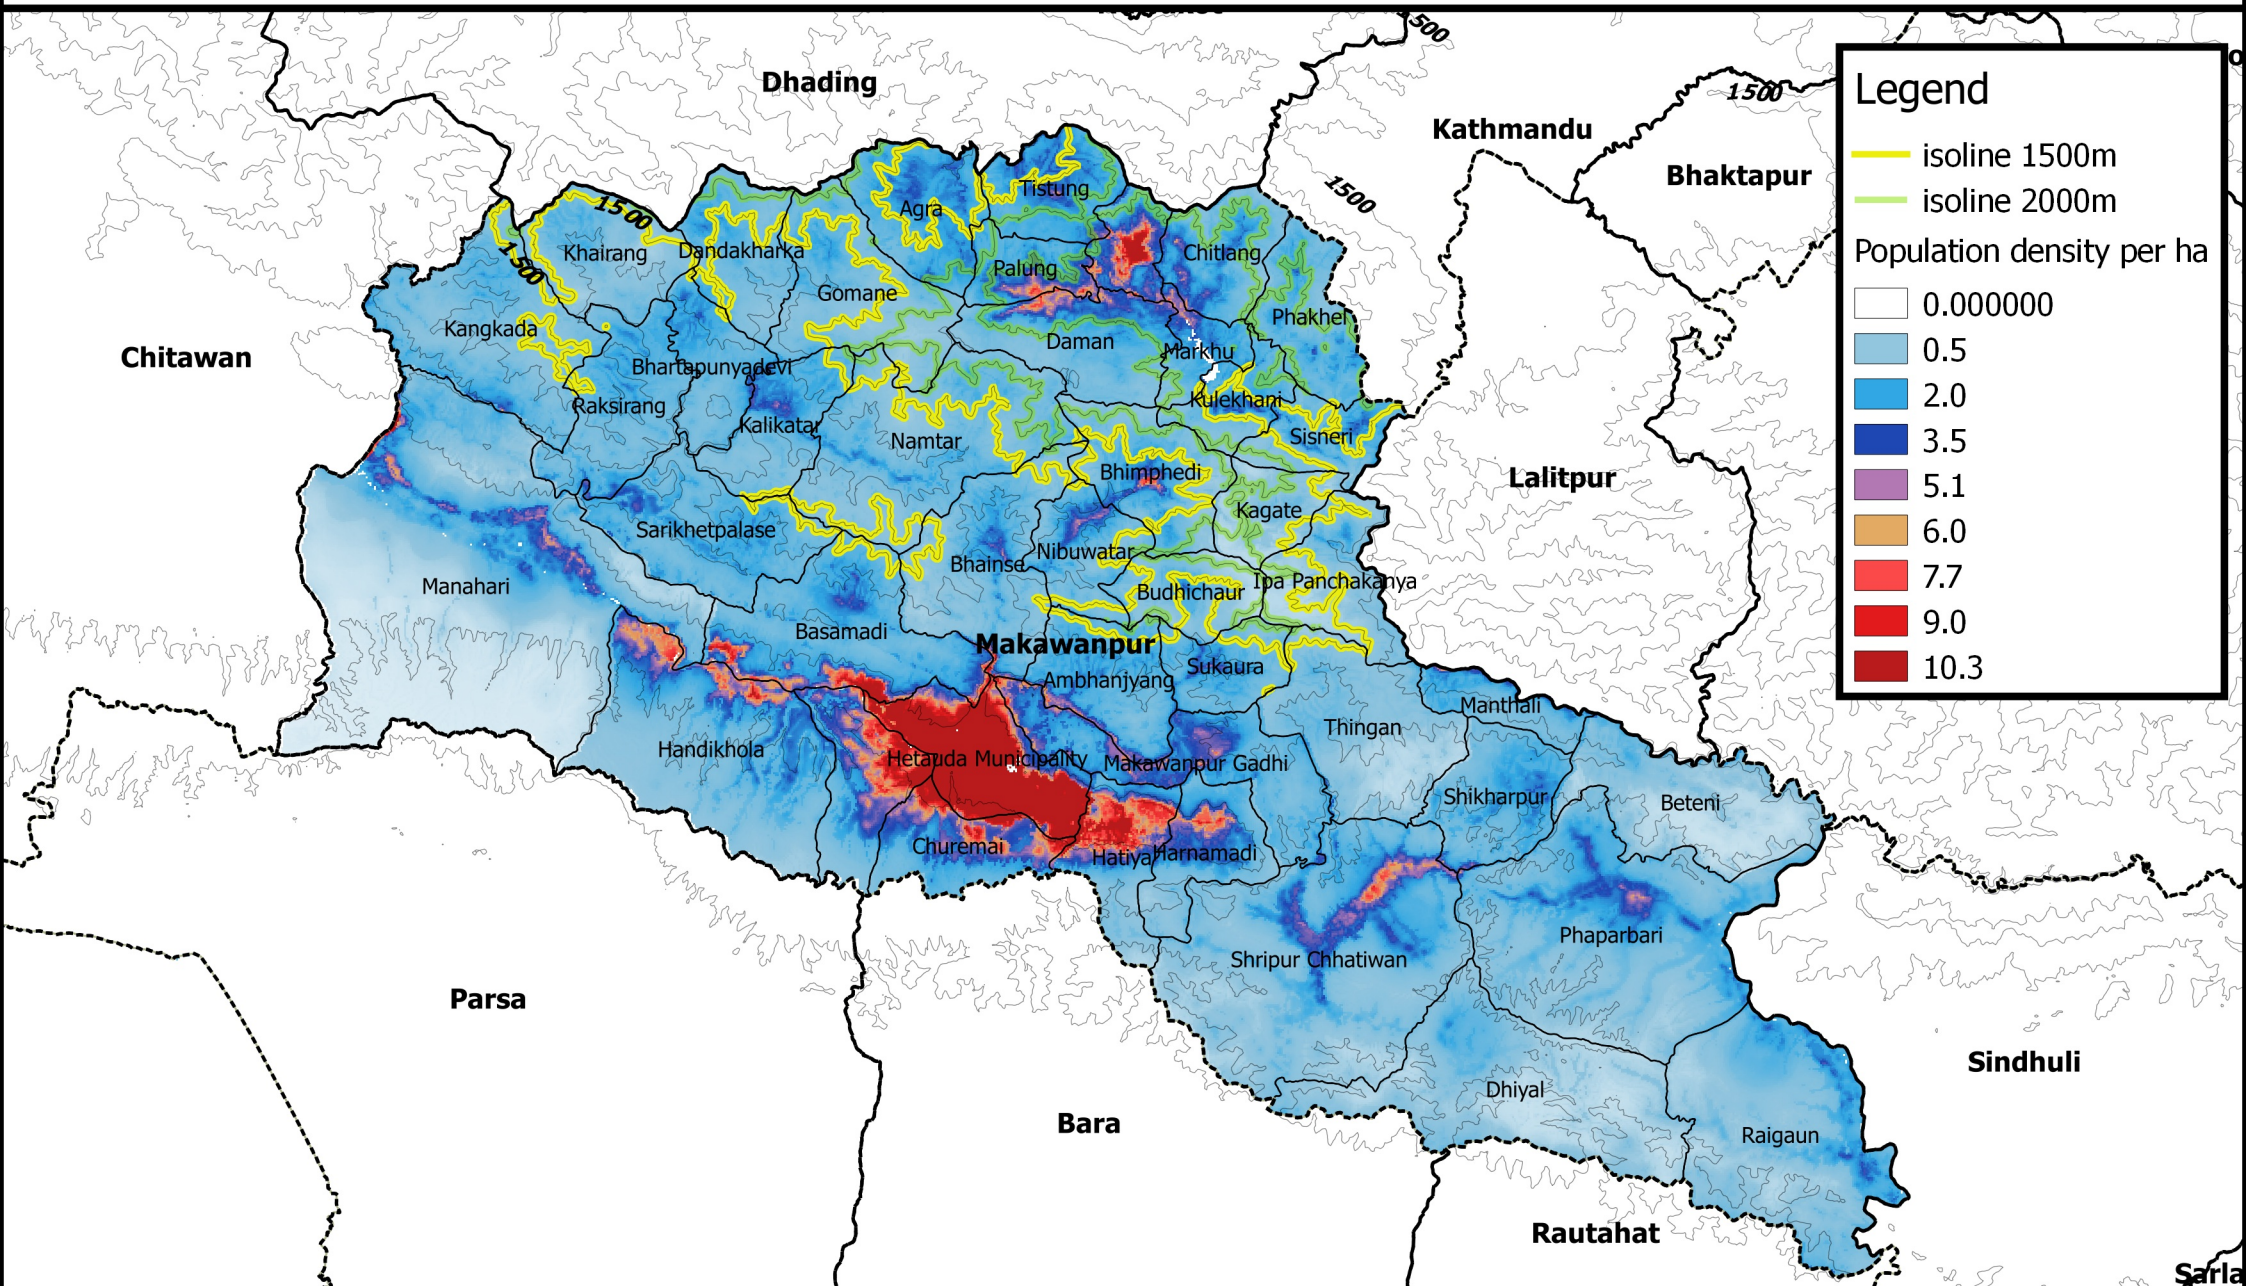

Maps for Winterization Planning: Elevation and Population Density - Makawanpur

This map was produced by the Shelter Cluster Information Management Team to help agencies better plan for winter distributions. It is to be used together with the Winterization technical annexes that can be found at www.sheltercluster.org. The population density data is based on 2011 census. Agencies will still need to conduct their own assessment and consult the local authorities for latest population data.