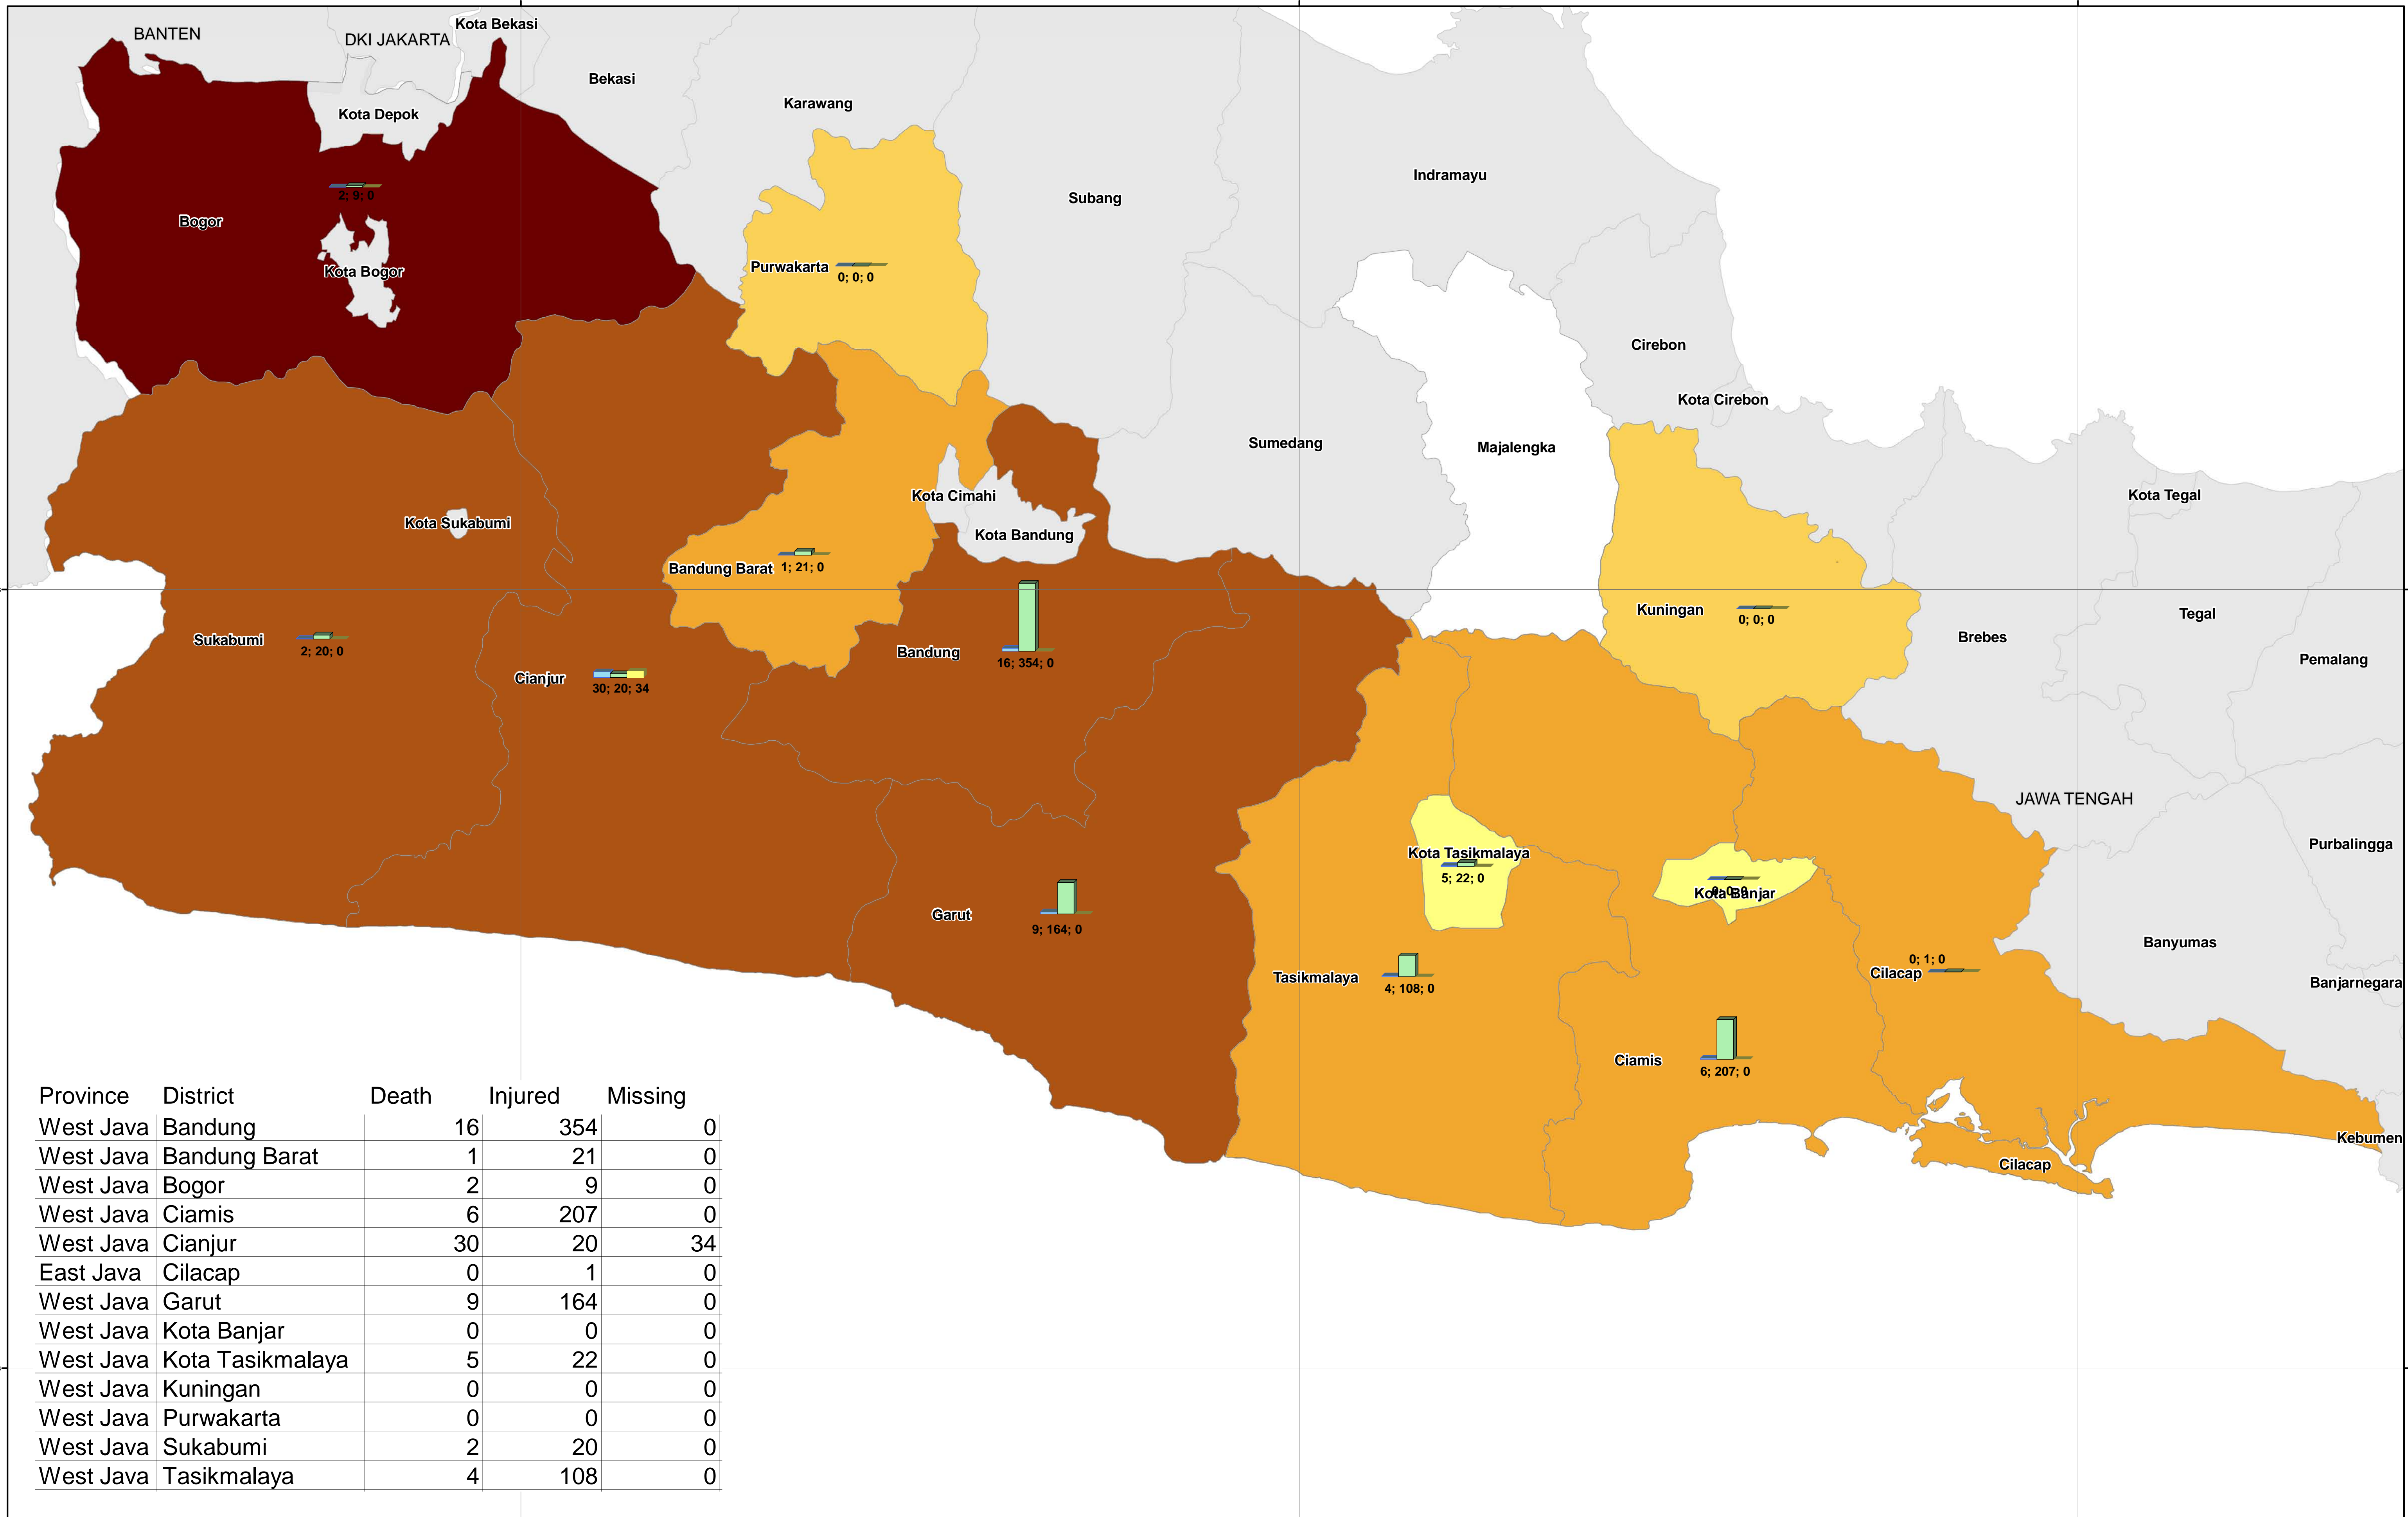

WEST JAVA EARTHQUAKE - AFFECTED POPULATION

07 September 2009

Province	District	Death	Injured	Missing
West Java	Bandung	16	354	0
West Java	Bandung Barat	1	21	0
West Java	Bogor	2	9	0
West Java	Ciamis	6	207	0
West Java	Cianjur	30	20	34
East Java	Cilacap	0	1	0
West Java	Garut	9	164	0
West Java	Kota Banjar	0	0	0
West Java	Kota Tasikmalaya	5	22	0
West Java	Kuningan	0	0	0
West Java	Purwakarta	0	0	0
West Java	Sukabumi	2	20	0
West Java	Tasikmalaya	4	108	0

Legend

Affected Population

- 180 (Bar chart)
- DEAD (Blue bar)
- INJURED (Green bar)
- MISSING (Yellow bar)

Total Population

- 150.000 - 600.000 (Lightest yellow)
- 600.000 - 1.100.000 (Light yellow)
- 1.100.000 - 1.800.000 (Orange)
- 1.800.000 - 2.800.000 (Dark orange)
- 2.800.000 - 4.250.000 (Darkest orange)

District Boundary (White outline)

Sumber Data (Source Data) :
 Vector : Vmap Level 0
 Imagery : Landsat Imagery
 Datum : WGS Lat/Long

The names and boundaries on this map do not imply acceptance or official recognition by the United Nations.