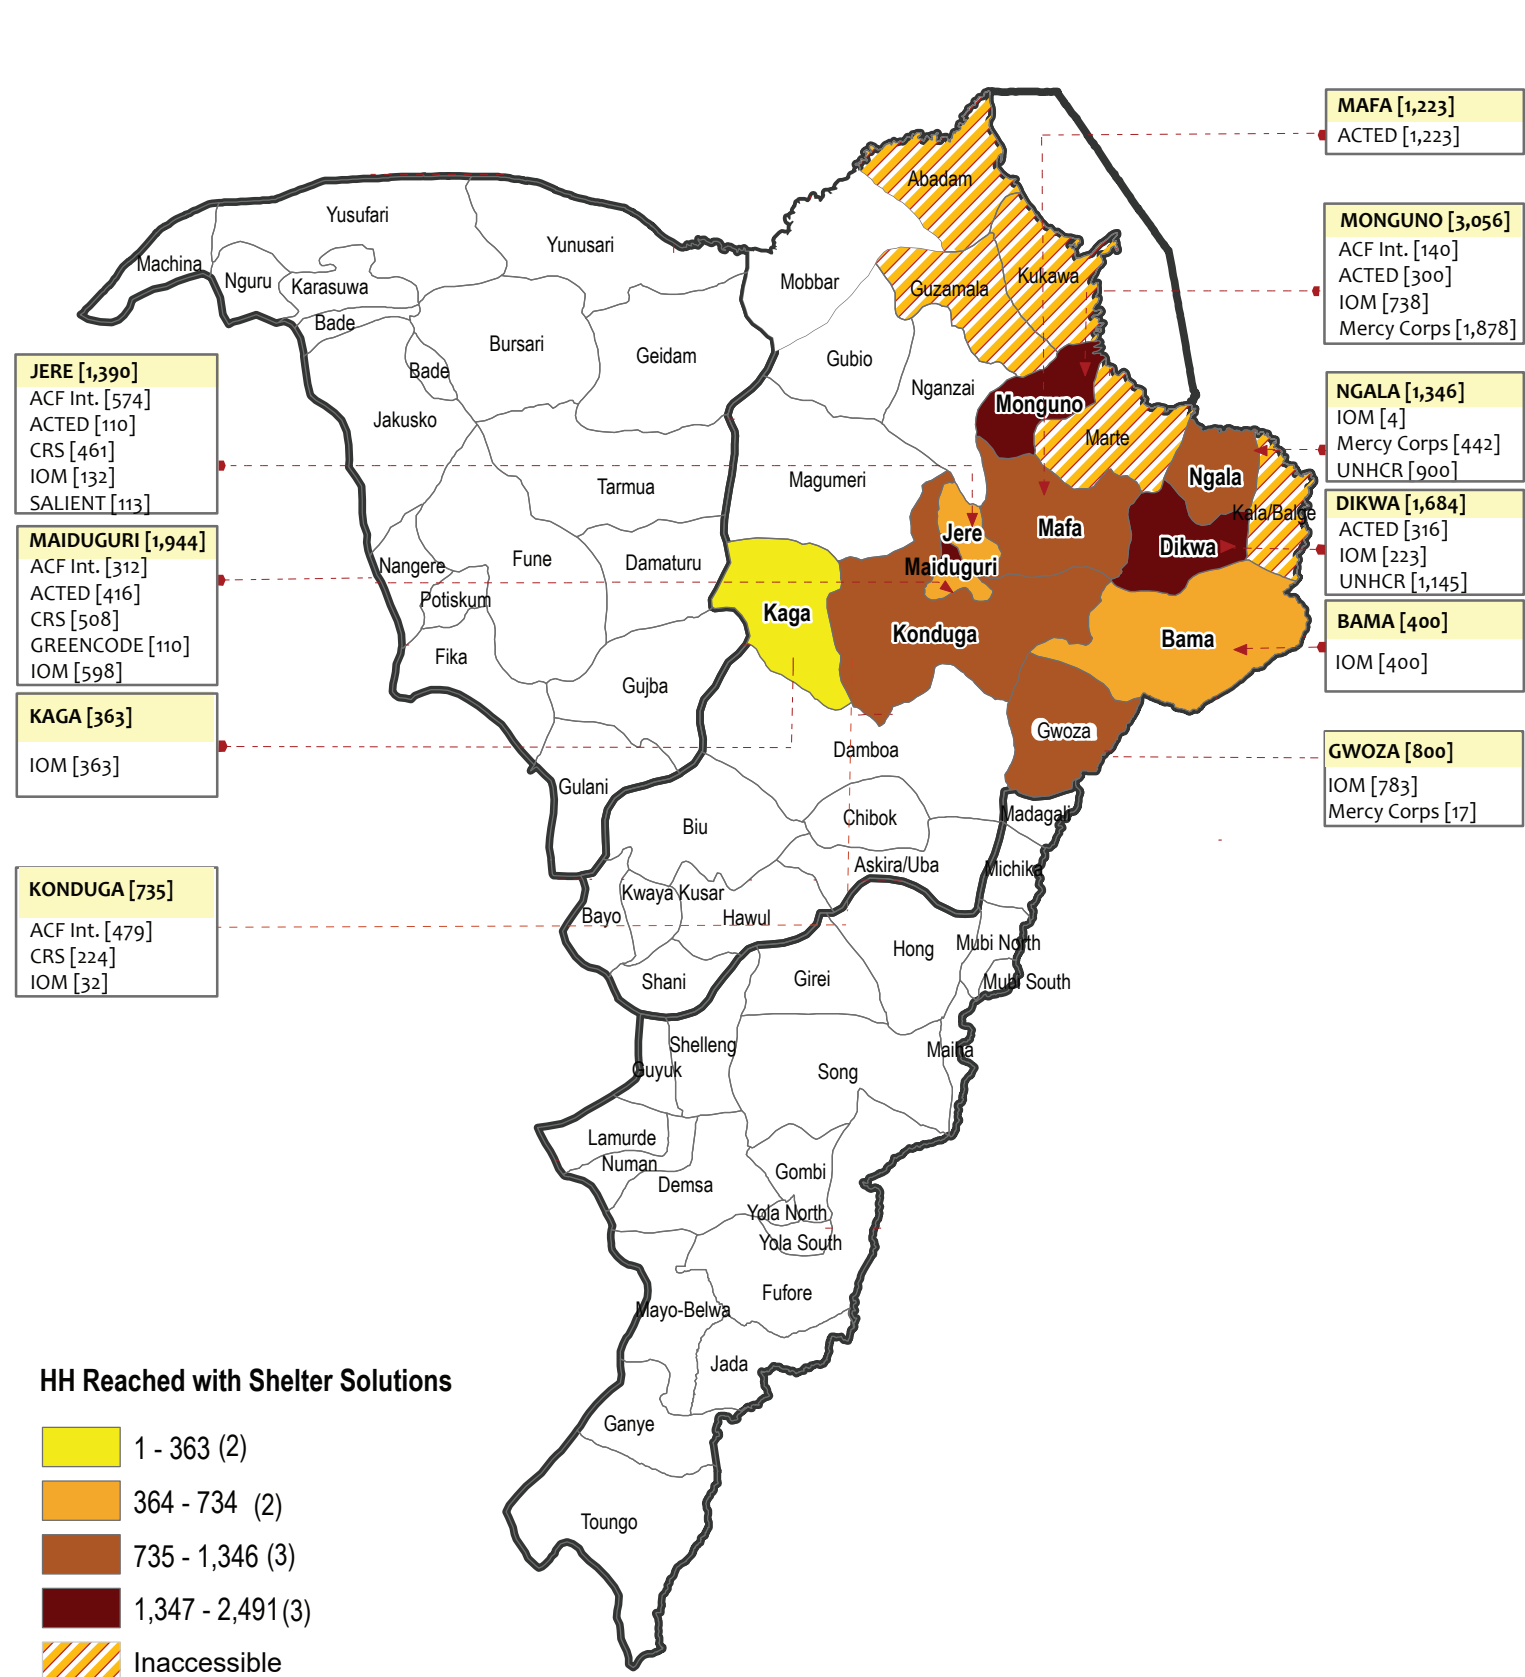

# of LGAs in Presence 17 <small>Local government areas where partners had carried out shelter activities</small>	# of Partners Presence 10 <small>Number of shelter partners presently implementing</small>	UN Agencies, Int'l NGOs, Nat'l NGOs 2 7 1	January - May 2021
---	---	---	---------------------------

Data Source

* The boundaries used in this map are not officially endorsed by the United Nations

Contacts

shelter.cccm.nigeria@gmail.com
+2349075111558, +2349087360402

State Boundary

Hard to reach LGA

# of LGAs in Presence 17 <small>Local government areas where partners had carried out NFI distribution activities</small>	# of Partners Presence 9 <small>Number of NFI partners presently implementing</small>	UN Agencies, Int'l NGOs, Nat'l NGOs 2 5 2	January - May 2021
--	--	---	---------------------------