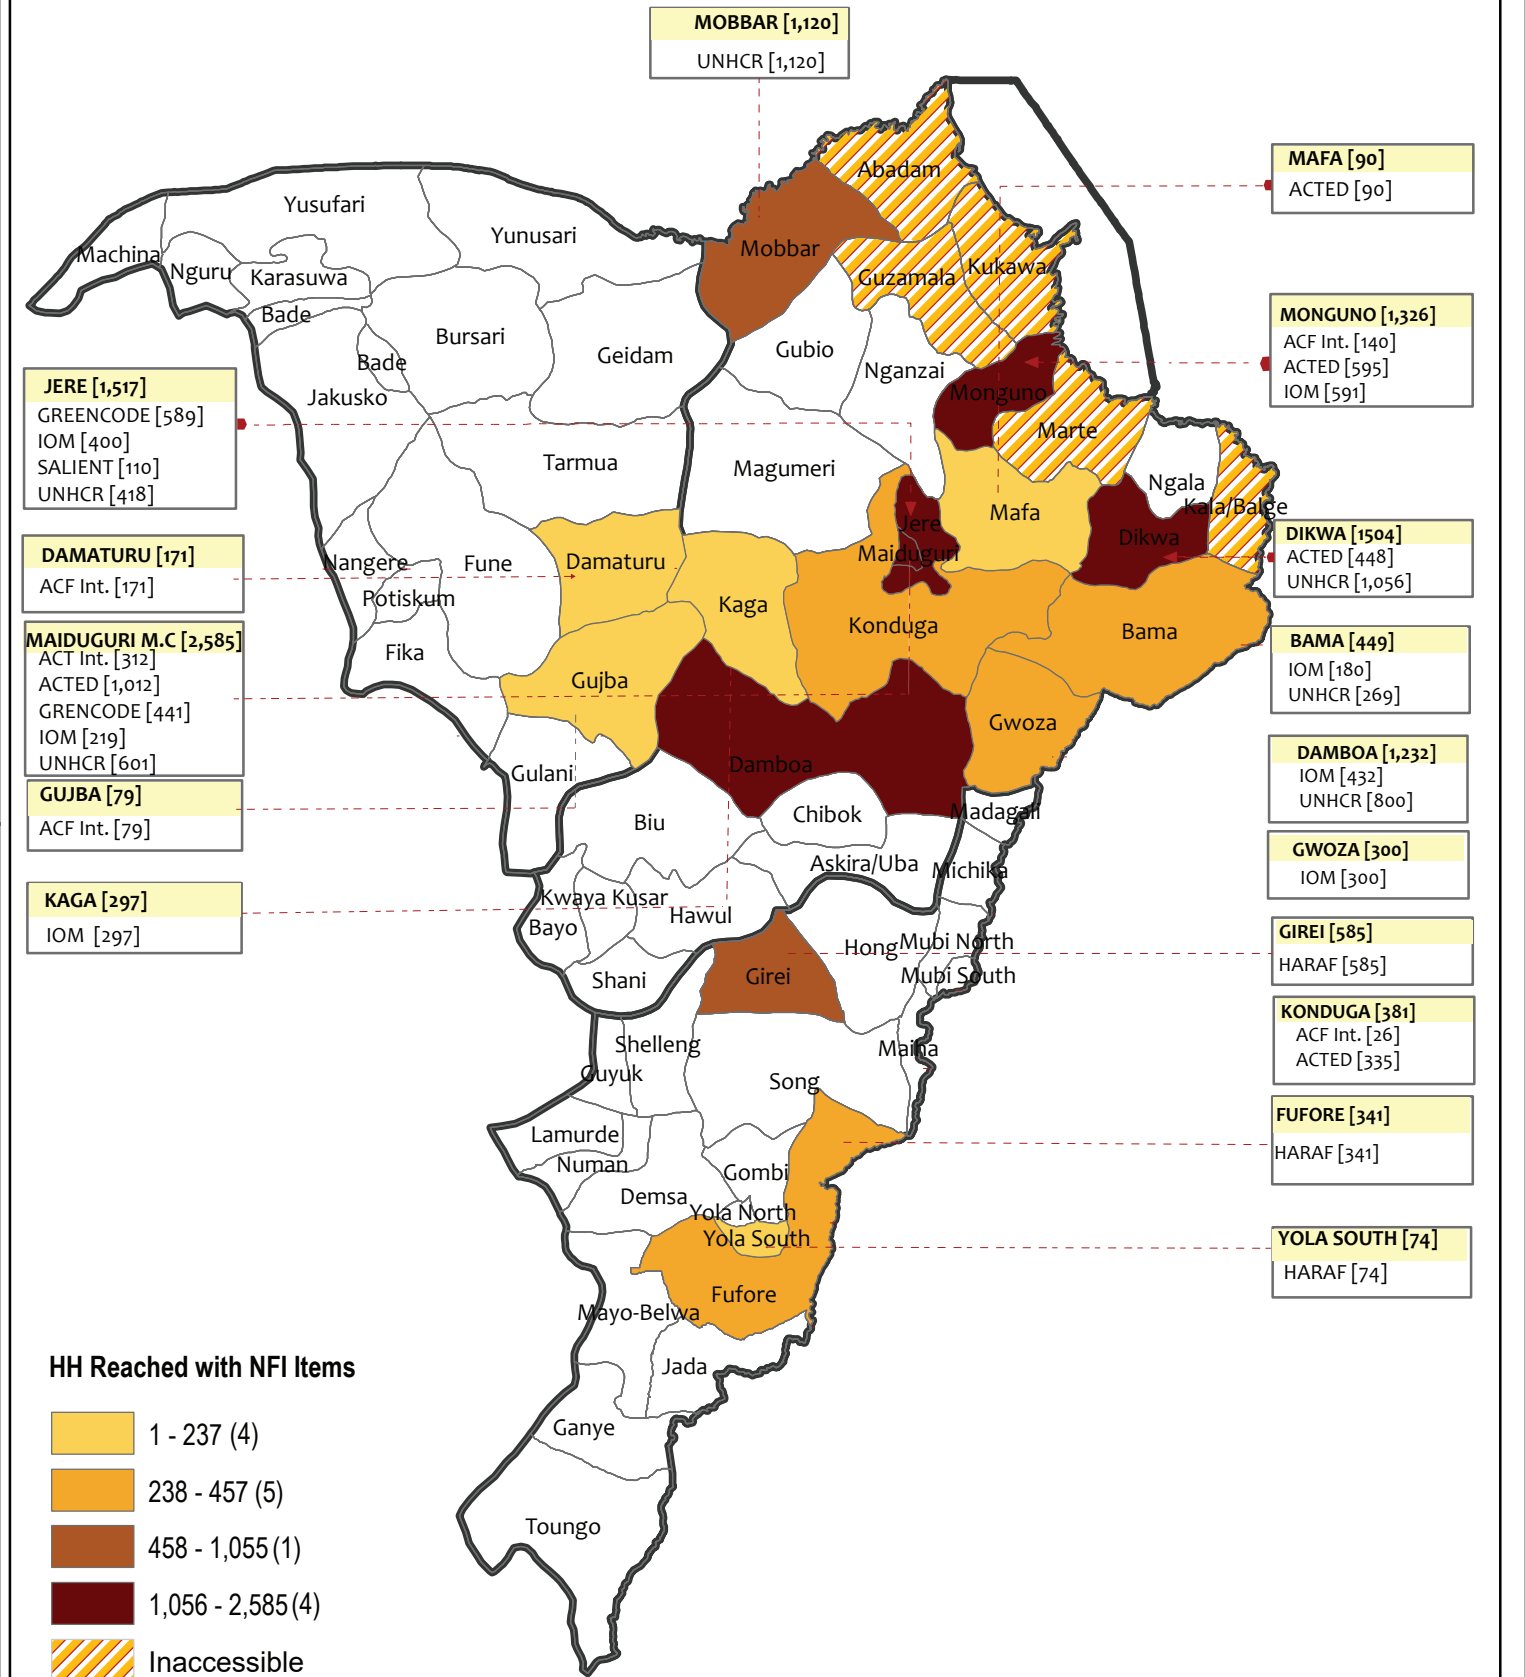

# of LGAs in Presence 17 <small>Local government areas where partners had carried out shelter activities</small>	# of Partners Presence 10 <small>Number of shelter partners presently implementing</small>	UN Agencies, Int'l NGOs, Nat'l NGOs 2 7 1	January - May 2021
---	---	---	---------------------------

Data Source

* The boundaries used in this map are not officially endorsed by the United Nations

Contacts

shelter.cccm.nigeria@gmail.com
+2349075111558, +2349087360402

State Boundary

Hard to reach LGA

# of LGAs in Presence 17 <small>Local government areas where partners had carried out NFI distribution activities</small>	# of Partners Presence 9 <small>Number of NFI partners presently implementing</small>	UN Agencies, Int'l NGOs, Nat'l NGOs 2 5 2	January - May 2021
--	--	---	---------------------------