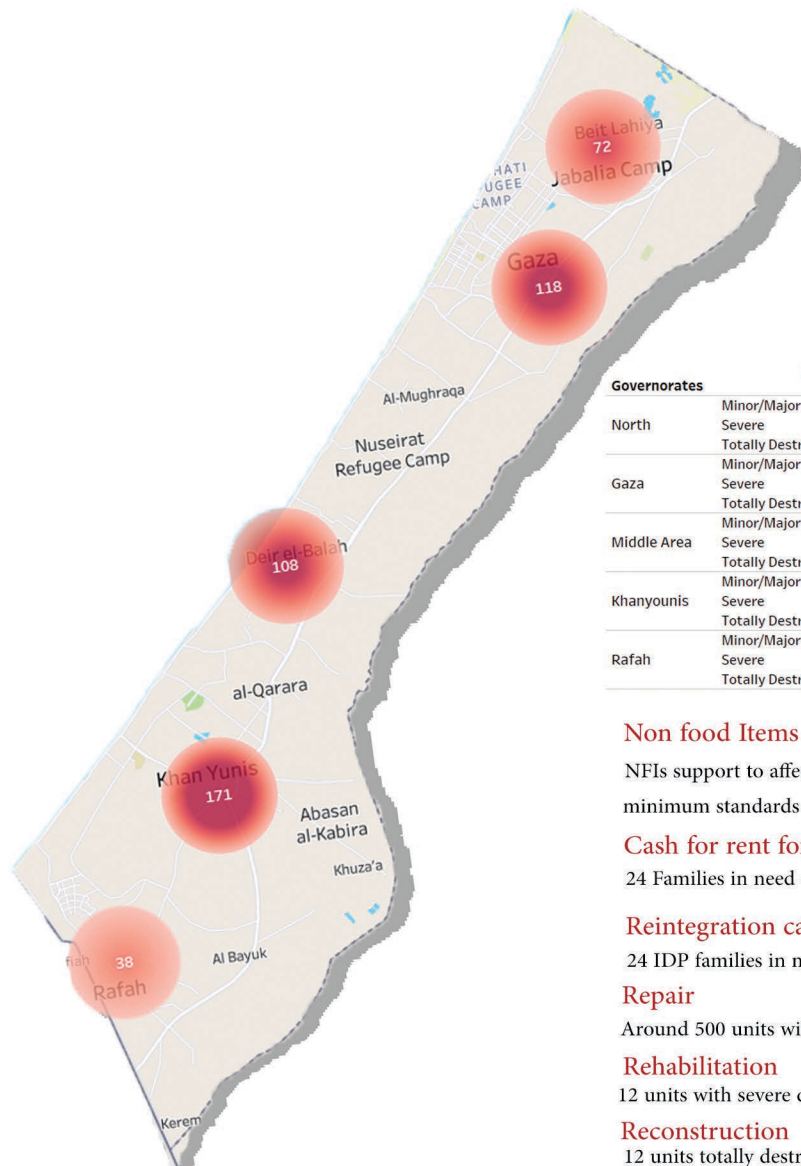

November Escalation in Gaza

Between 12 and 14 Nov, 2019, the Gaza Strip witnessed another significant escalation in hostilities in which many buildings were destroyed and hundreds of people were affected. According to the information verified by Shelter Cluster based on figures from MoPWH, ICRC/ PRCS and MoSD, the Israeli air strikes in Gaza left 12 residential housing units destroyed, 12 houses severely damaged, and approximately 500 housing units with partial damages. A total of 24 families, comprising 135 people including 48 children of less than 5 years old, were internally displaced and hosted with relatives and extended families.

This dashboard summarizes the needs, responses and gaps in shelter interventions to alleviate the suffering of affected people:

Needs

Governorates	Minor/Major	Severe	Totally Destroyed
North	67	5	0
Gaza	114	3	0
Middle Area	104	2	0
Khanyounis	162	1	8
Rafah	36	1	0

Non food Items

NFIs support to affected people according to shelter minimum standards

Cash for rent for IDPs

24 Families in need of TSCA

Reintegration cash

24 IDP families in need of reintegration cash

Repair

Around 500 units with partial damage

Rehabilitation

12 units with severe damage

Reconstruction

12 units totally destroyed

Response

Non food Items

Support was provided to 23 families (TD) By :