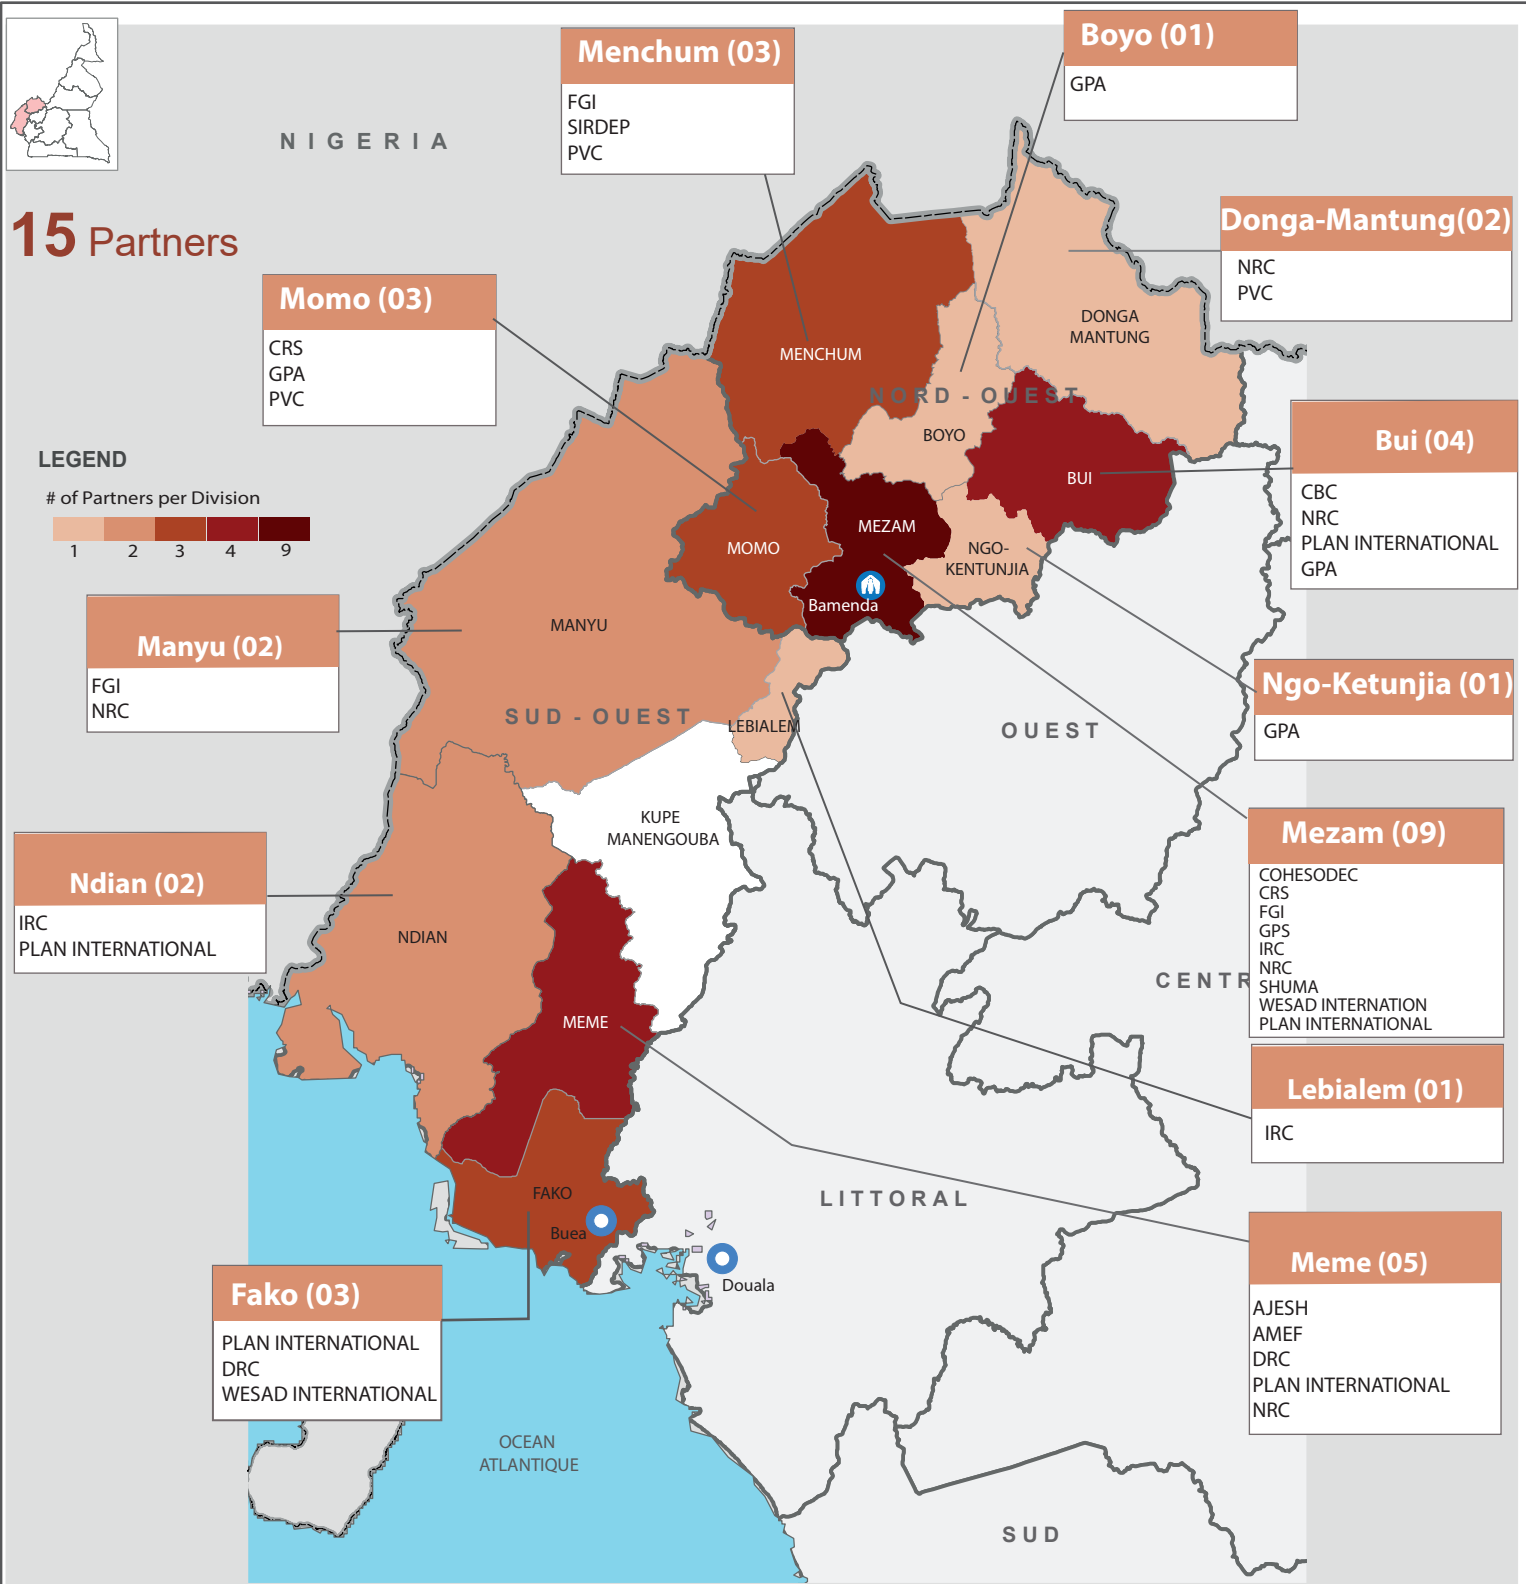

### Shelter Cluster Actors by Divisions

January to December 2021

### Shelter Activities/Services

Shelter	NFIs
FGI PLAN INTERNATIONAL SHUMAS IRC AJESH AMEF CRS NRC SHUMAS SIRDEP WESAD INTERNATIONAL COHESODEC PVC DRC CBC	FGI PLAN INTERNATIONAL SHUMAS IRC GPA DRC CRS

Distribution of Core Relief Items to by UNHCR partner Plan International to Trainees at the Bamenda Women Empowerment Centre in the North West region.