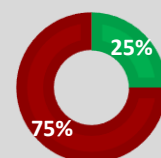

FUNDING

$103.6m

requested in the HRP

■ Funded   ■ Gap