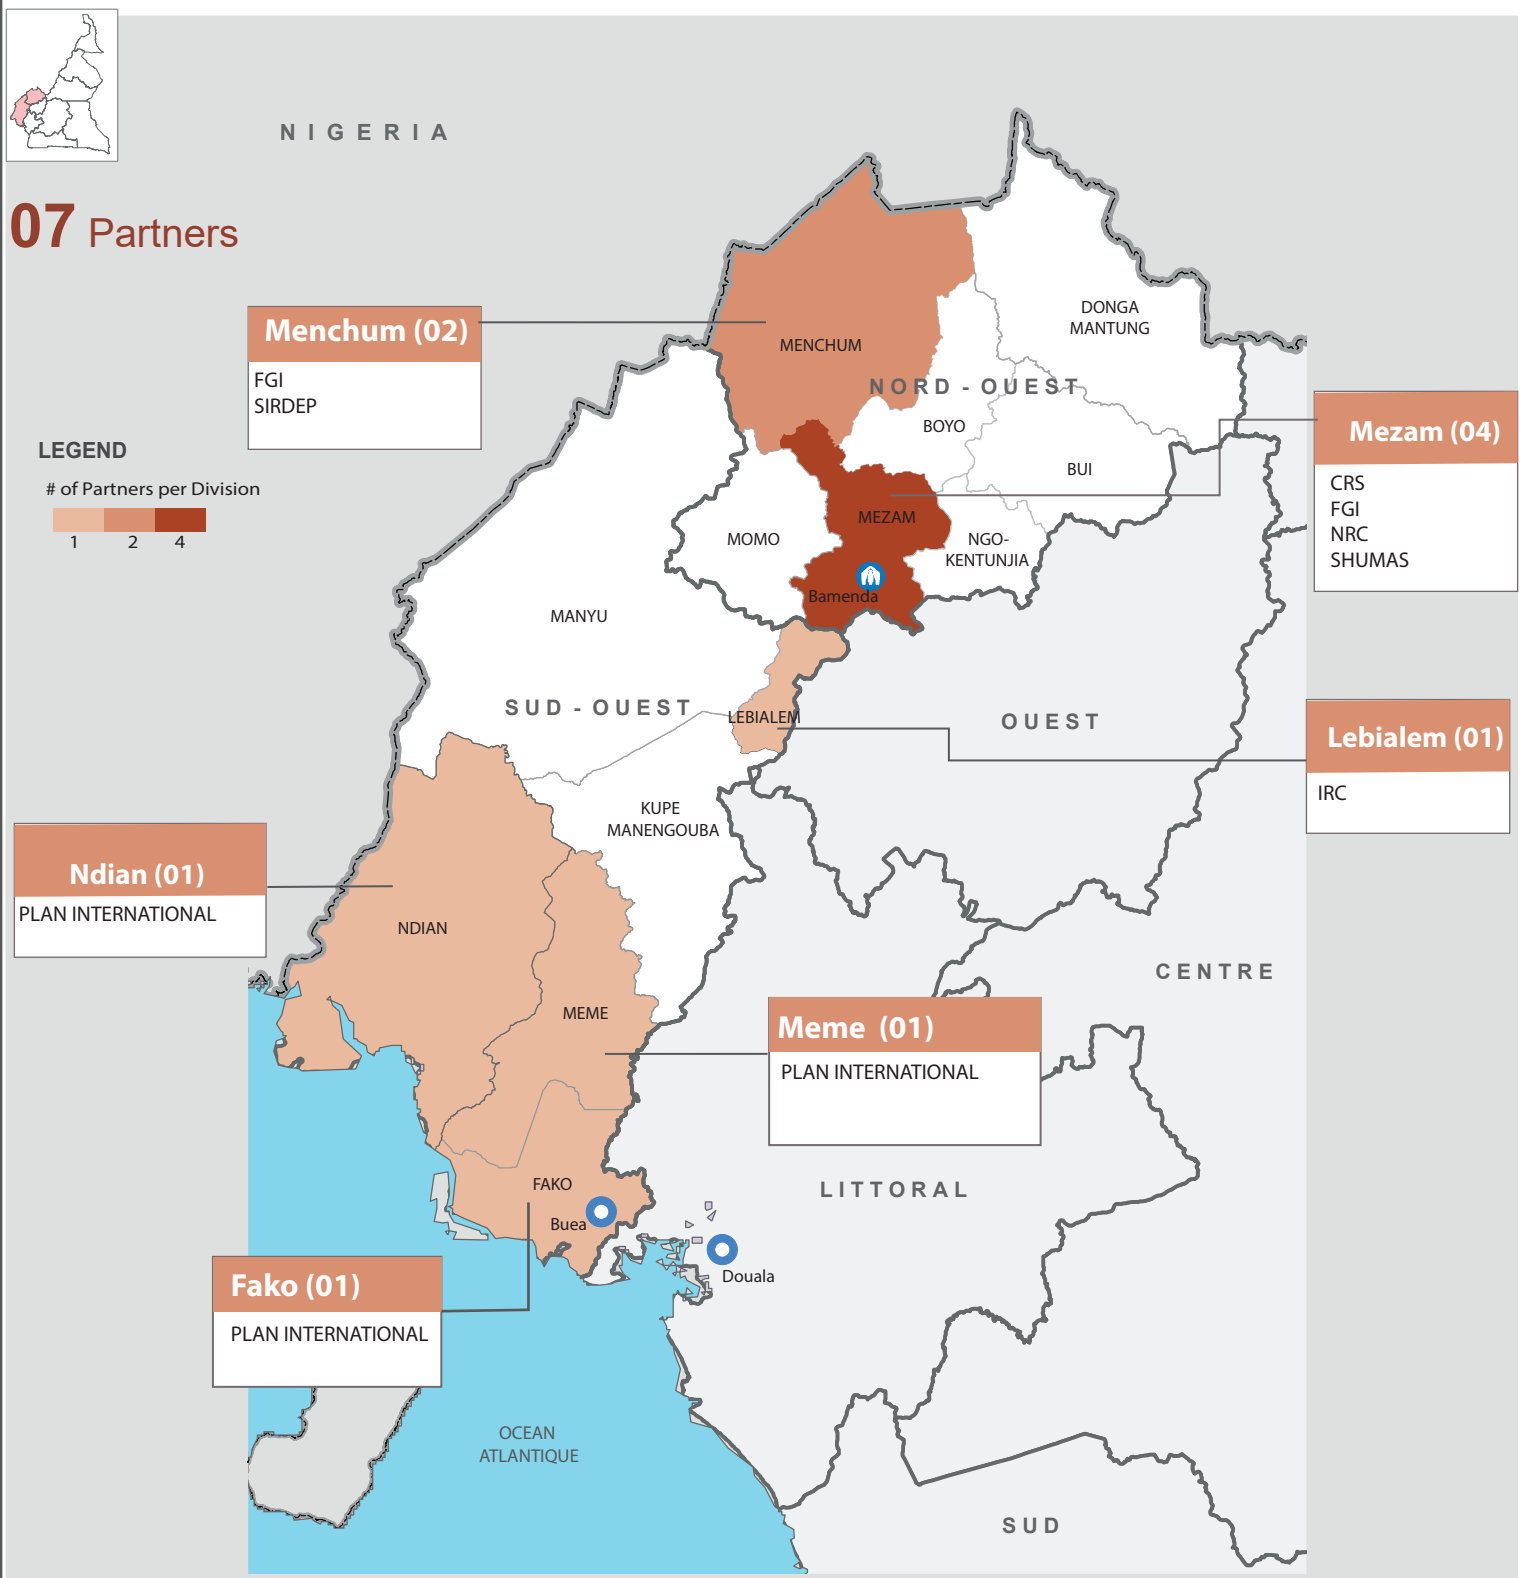

Shelter Cluster Actors by Divisions

August 2021

Shelter Activities/Services

Shelter

FGI
NRC
PLAN INTERNATIONAL
SHUMAS
SIRDEP
CRS
IRC

NFIs

FGI
NRC
PLAN INTERNATIONAL
SHUMAS
SIRDEP
CRS
IRC

Beneficiaries signing acknowledgement form at the distribution site in Bambui (August 2021) NWR