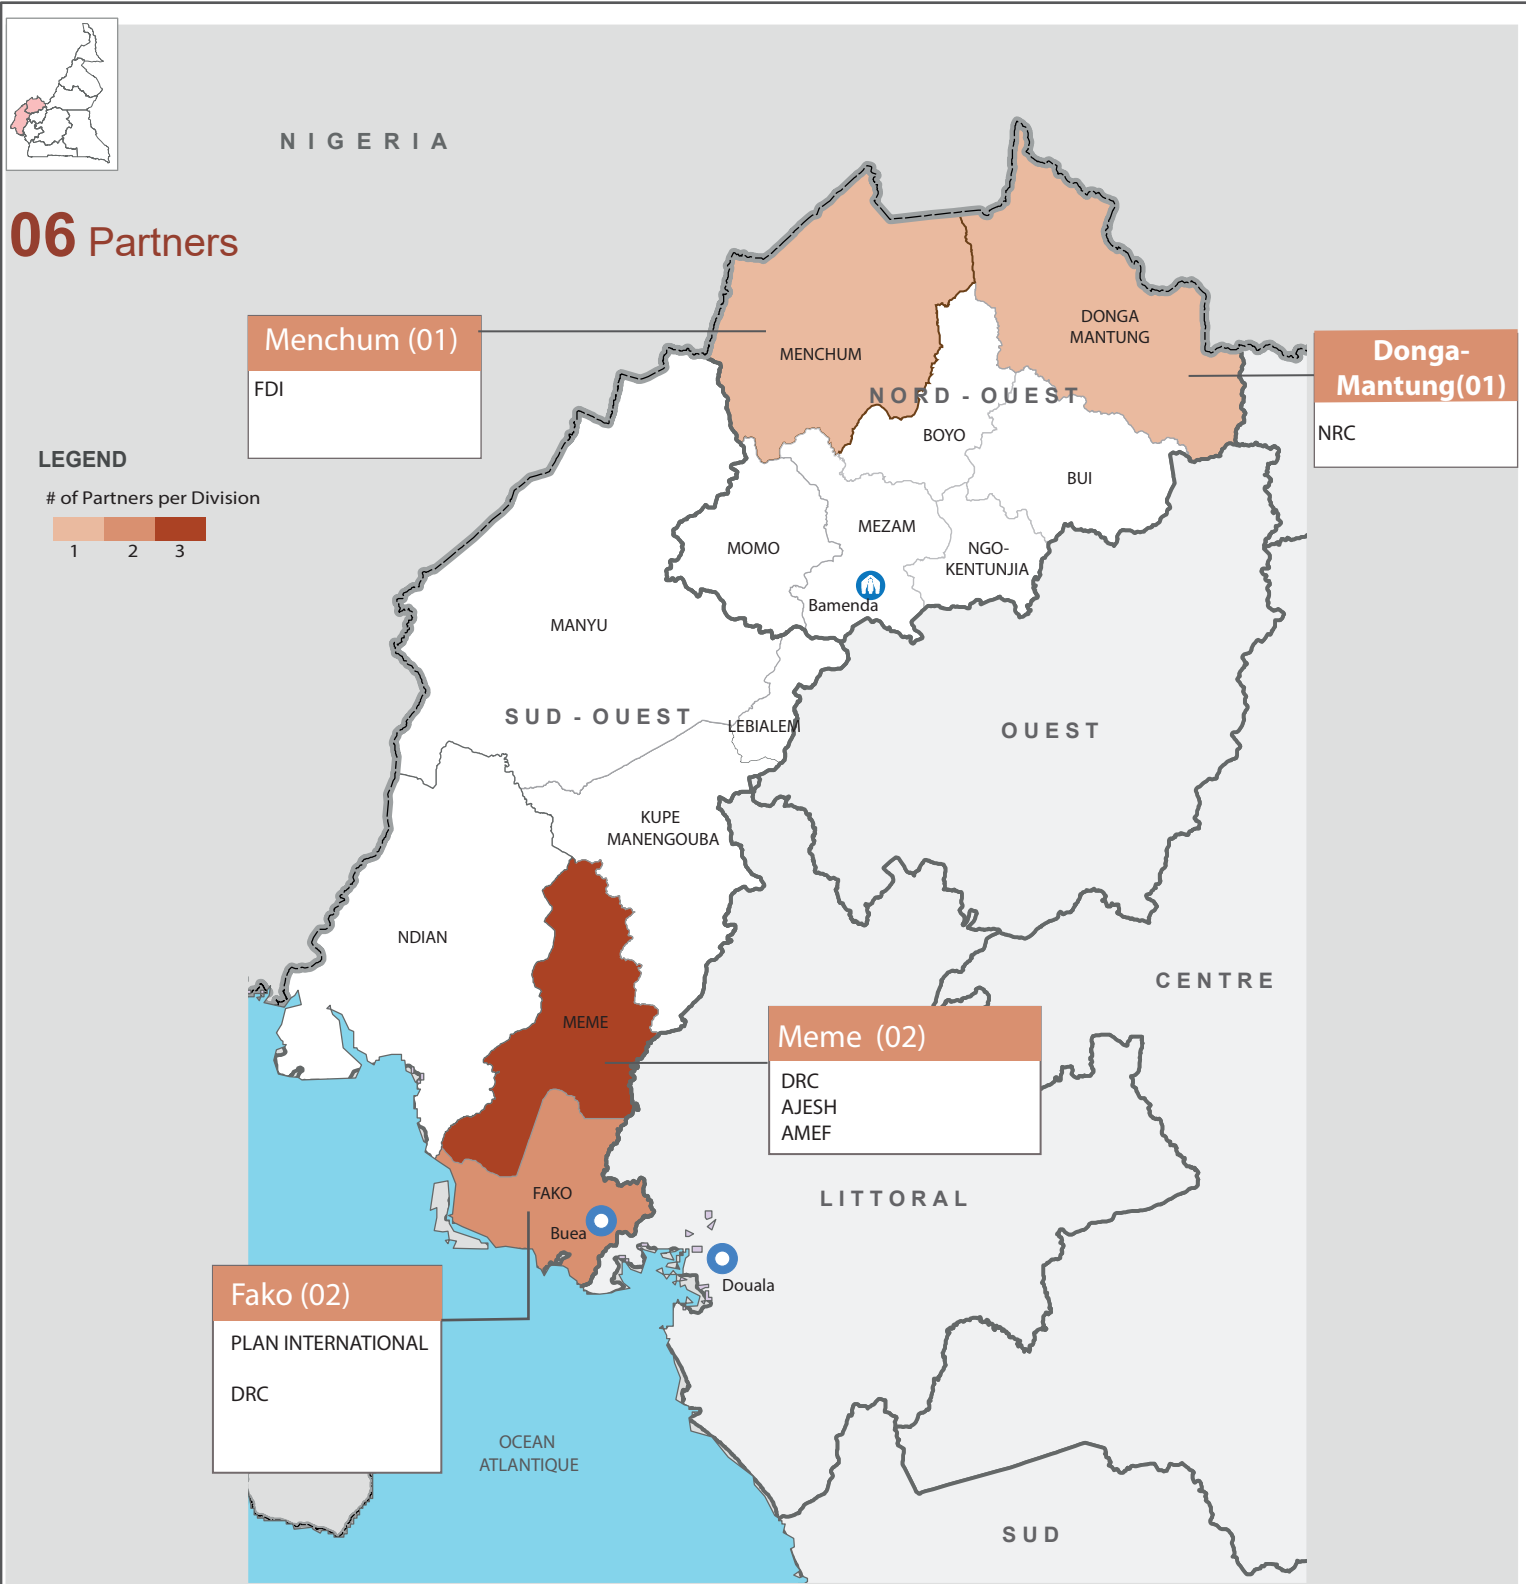

Shelter Cluster Actors by Divisions

July 2021

Shelter Activities/Services

Shelter

FGI
DRC
NRC
PLAN INTERNATIONAL
AMEF
AJESH

NFIs

FGI
DRC
NRC
PLAN INTERNATIONAL
AMEF
AJESH

Beneficiaries with their NFI kits in Ntaba June-July 2021
NWR