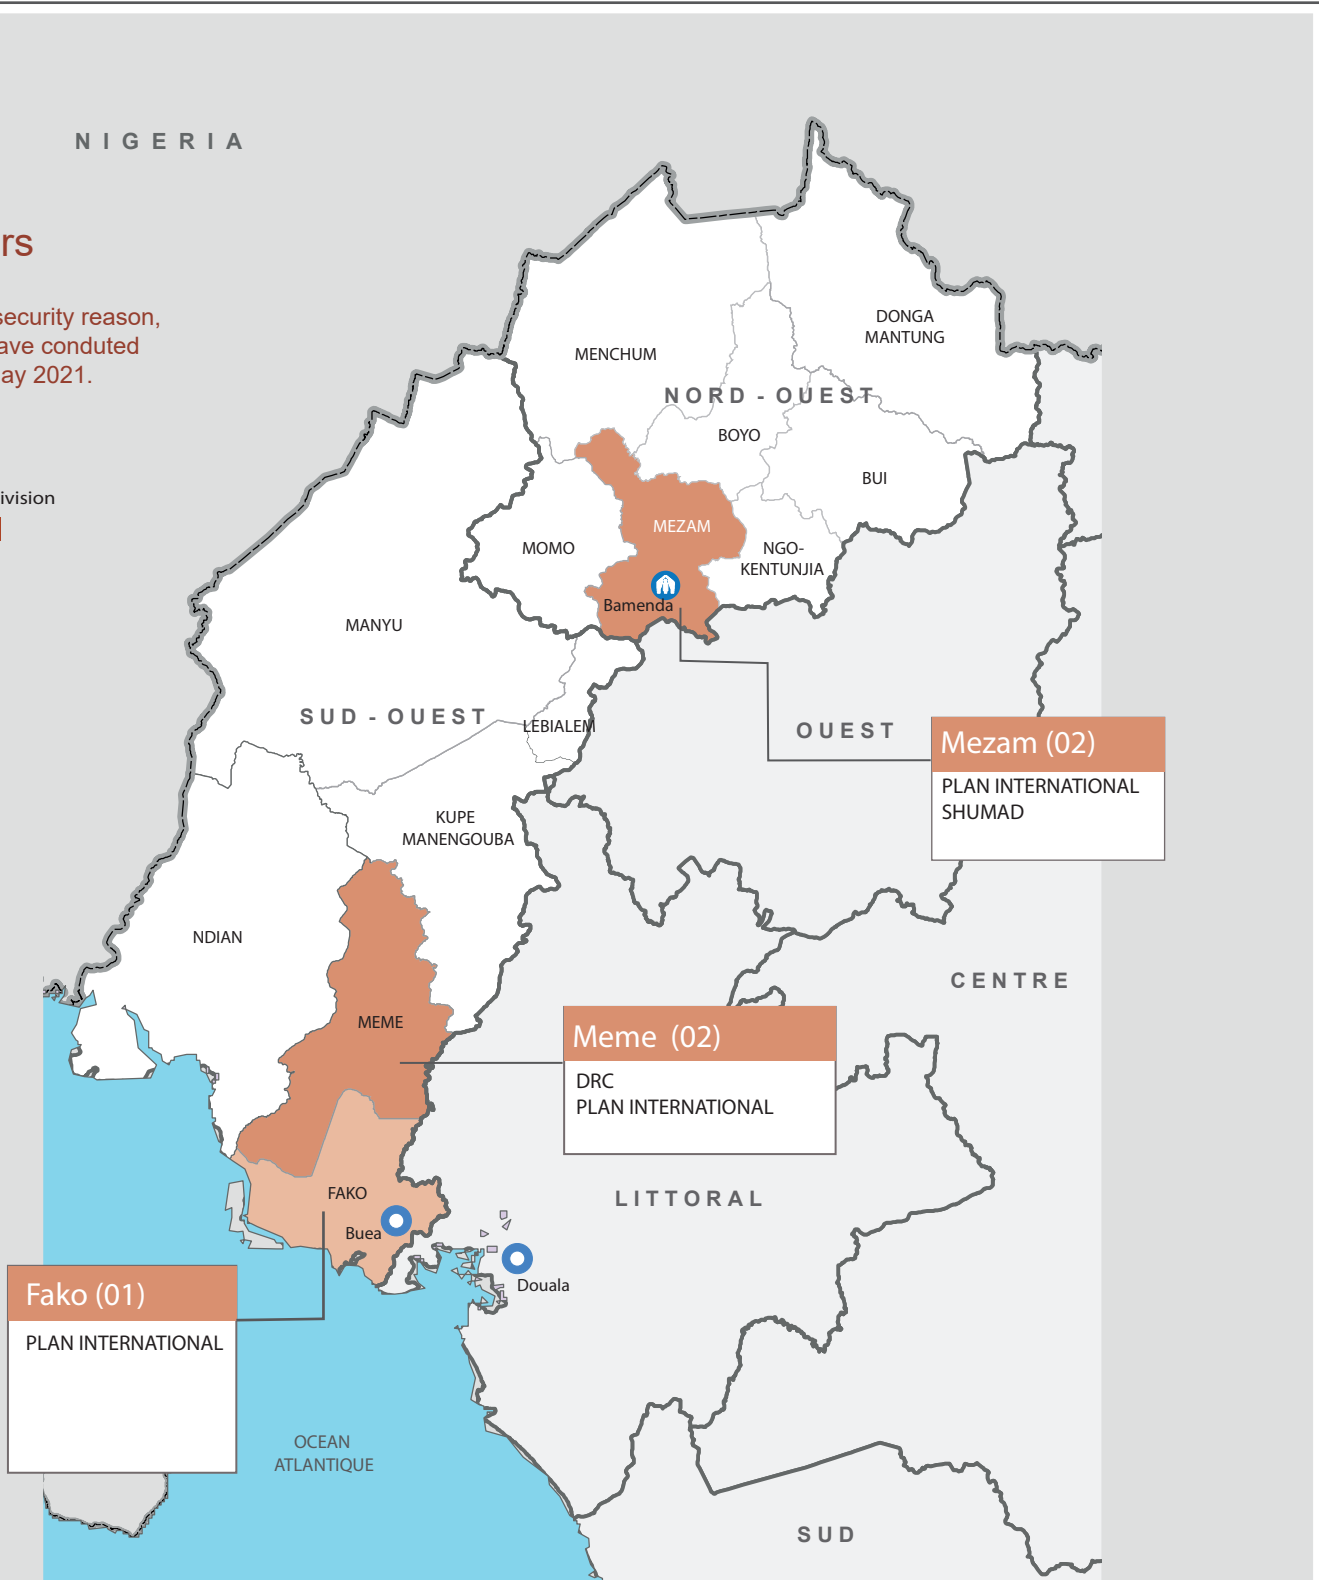

## Shelter Cluster Actors by Divisions

May 2021

NIGERIA

### 05 Partners

Note: because of security reason, only **03 partners** have conducted their activities in May 2021.

#### LEGEND

# of Partners per Division