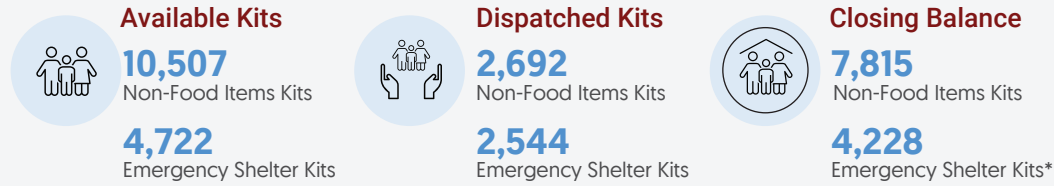

## KEY FIGURES (JANUARY - DECEMBER 2021)

\* 1,800 Emergency Shelter Kits were procured in 2021