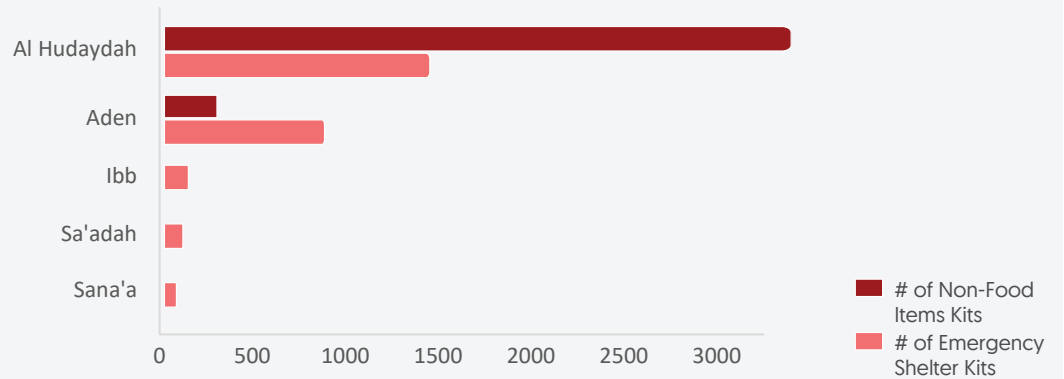

STOCKS DISPATCHED PER HUB