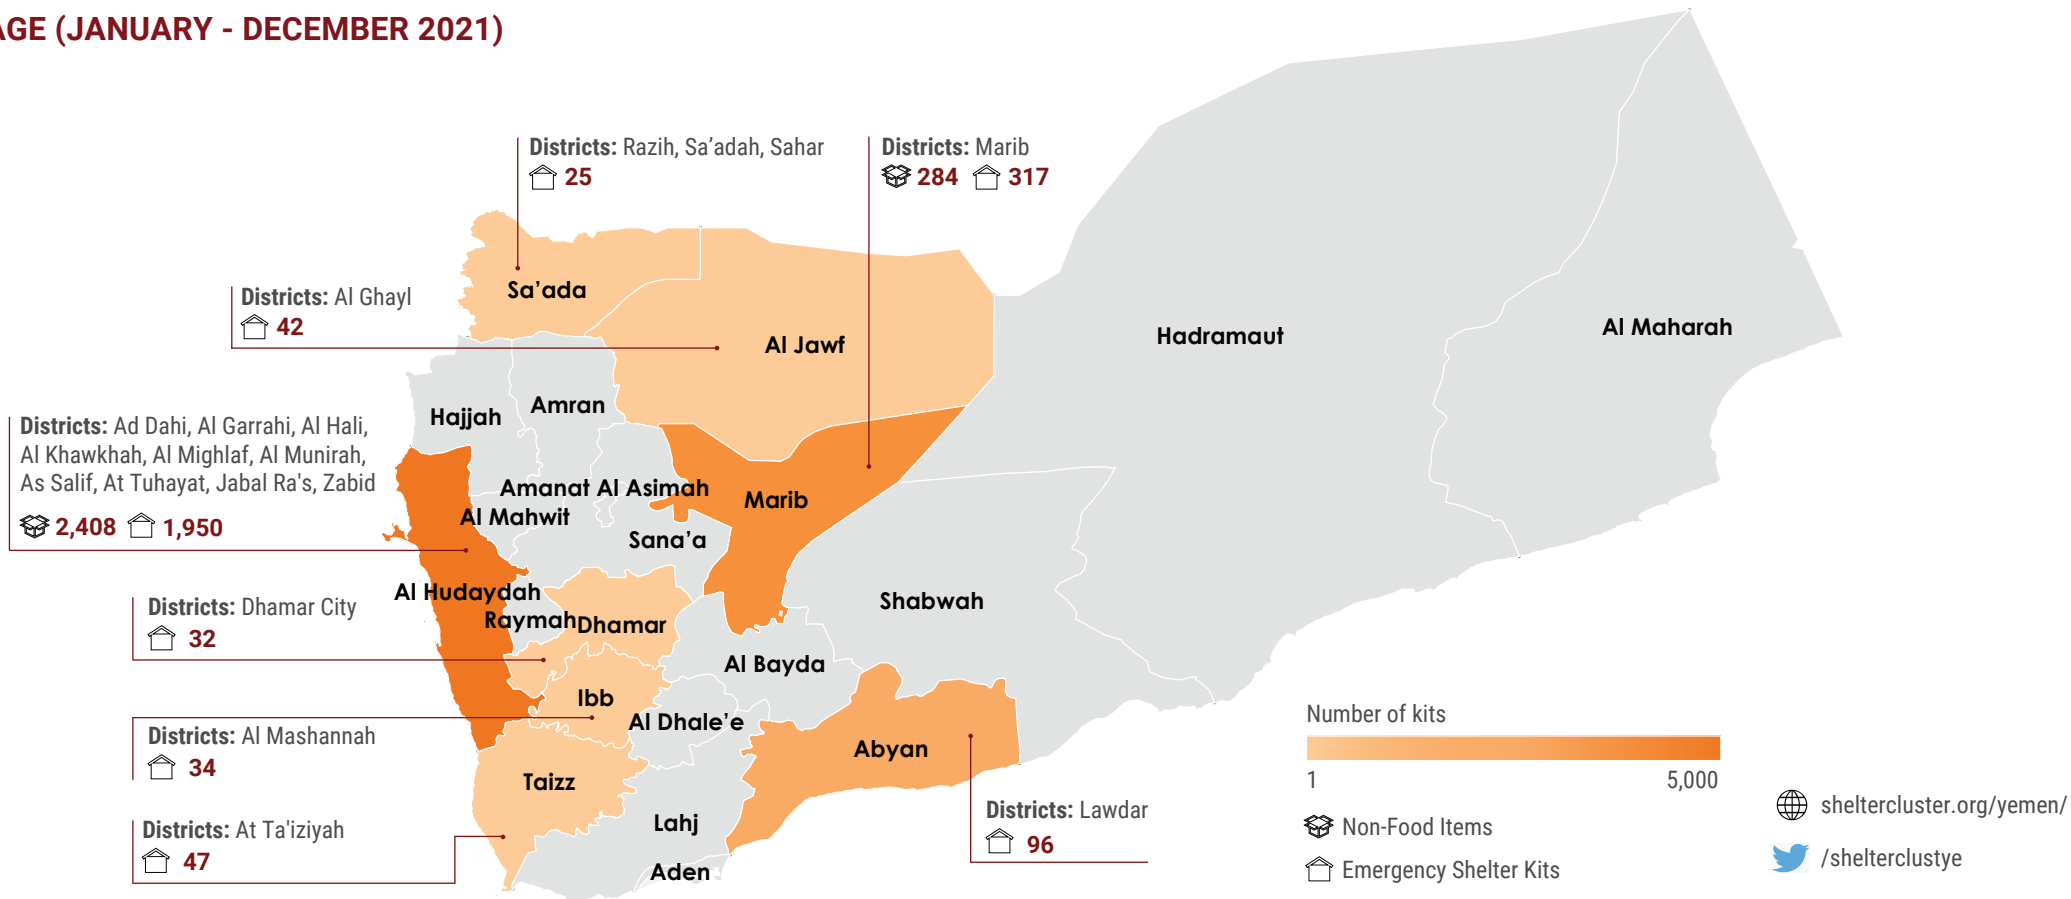

COVERAGE (JANUARY - DECEMBER 2021)

Supported by:

Funded by:

contact:im.yemen@sheltercluster.org