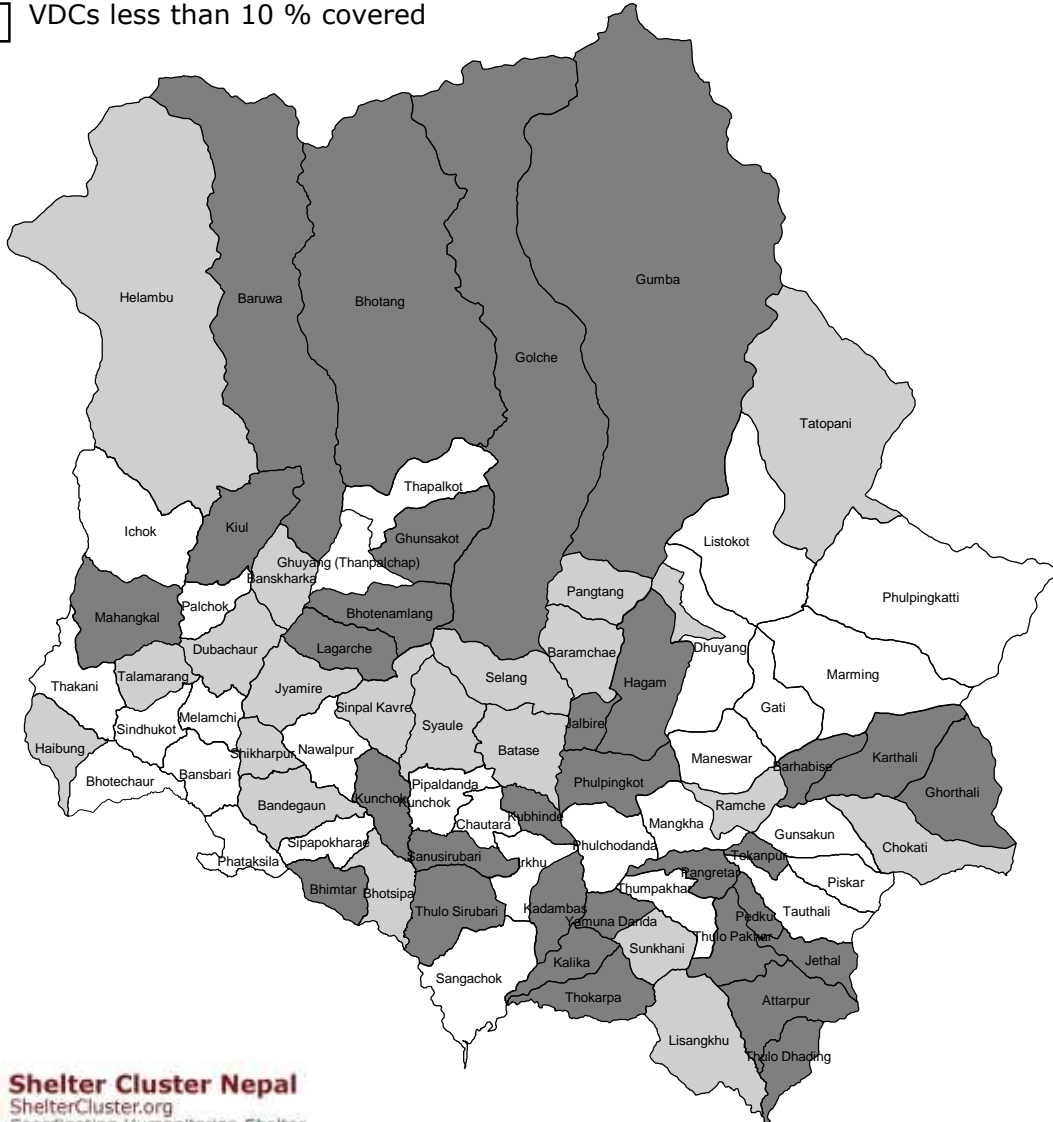

# Sindhupalchok

## CGI Coverage Map

12 August 2015

- VDCs More than 80% HH covered
- VDCs 11-80% of HH covered
- VDCs less than 10 % covered

VDC	Total HH Covered (in percentage)	VDC	Total HH Covered (in percentage)
Attarpur	103%	Lisangkhu	11%
Bandegaun	24%	Listokot	0%
Bansbari	0%	Mahangkal	100%
Banskarkha	64%	Maneswar	0%
Baramchae	35%	Mangkha	0%
Barhabise	80%	Marming	0%
Baruwa	80%	Melamchi	4%
Batase	23%	Nawalpur	0%
Bhimtar	100%	Palchok	0%
Bhotang	84%	Pangretar	100%
Bhotechaur	0%	Pangtang	49%
Bhotenamlang	104%	Pedku	100%
Bhotsipa	32%	Phatakasila	0%
Chautara	2%	Phulpingkatti	0%
Chokati	36%	Phulpingkot	153%
Dhuskun	0%	Pipaldanda	0%
Dubachaur	62%	Piskar	0%
Fulpingdanda	98%	Ramche	35%
Gati	0%	Sangachok	0%
Ghorthali	83%	Sanusirubari	117%
Ghunsakot	104%	Selang	40%
Ghuyang (Thanpalchap)	24%	Shikharpur	13%
Golche	96%	Sindhukot	0%
Gumba	100%	Sinpal Kavre	19%
Hagam	94%	Sipapokharare	2%
Haibung	26%	Sunkhani	42%
Helambu	62%	Syaule	21%
Ichok	0%	Talamarang	65%
Irkhu	10%	Tatopani	12%
Jalbire	96%	Tauthali	0%
Jethal	190%	Tekanpur	94%
Jyamire	20%	Thakani	0%
Kadambas	89%	Thokarpa	94%
Kalika	93%	Thulo Dhading	200%
Karthali	81%	Thulo Pakhar	80%
Kiul	90%	Thulo Sirubari	83%
Kubhinde	103%	Thumpakhar	0%
Kunchock	100%	Yamuna Danda	87%
Lagarcho	94%		