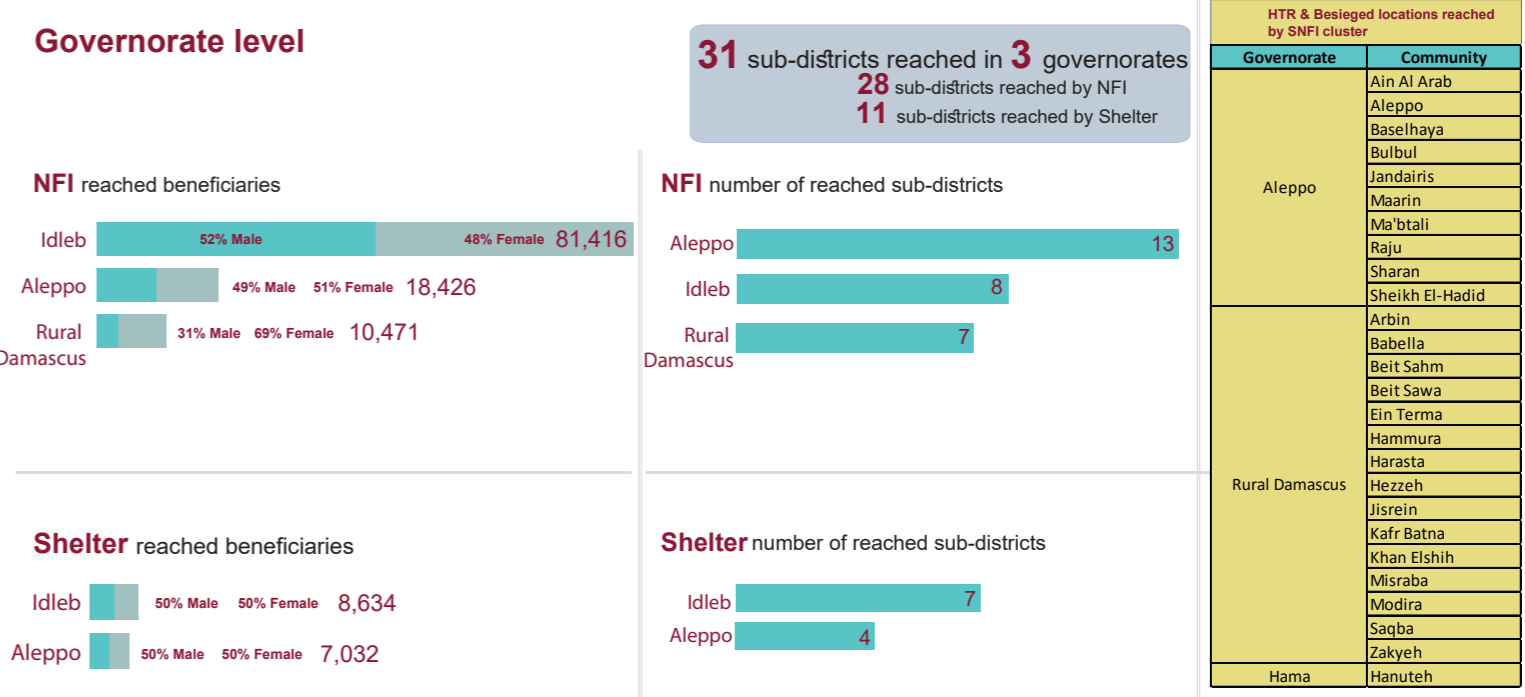

Southern Turkey: Shelter/NFI cluster-beneficiaries reached in June 2016 (Sub-district level)

- These maps are based on available data at sub-district level.

- Humanitarian reach to a sub-district does not necessarily imply full geographical coverage.

Creation date: 19 July 2016

Lead agency: UNHCR
 Cluster coordinator: Francesca Lubrano di Giunno,
 lubrano@unhcr.org
 Co-lead agency: Global Communities

Data source: 4W Shelter/NFI cluster matrix