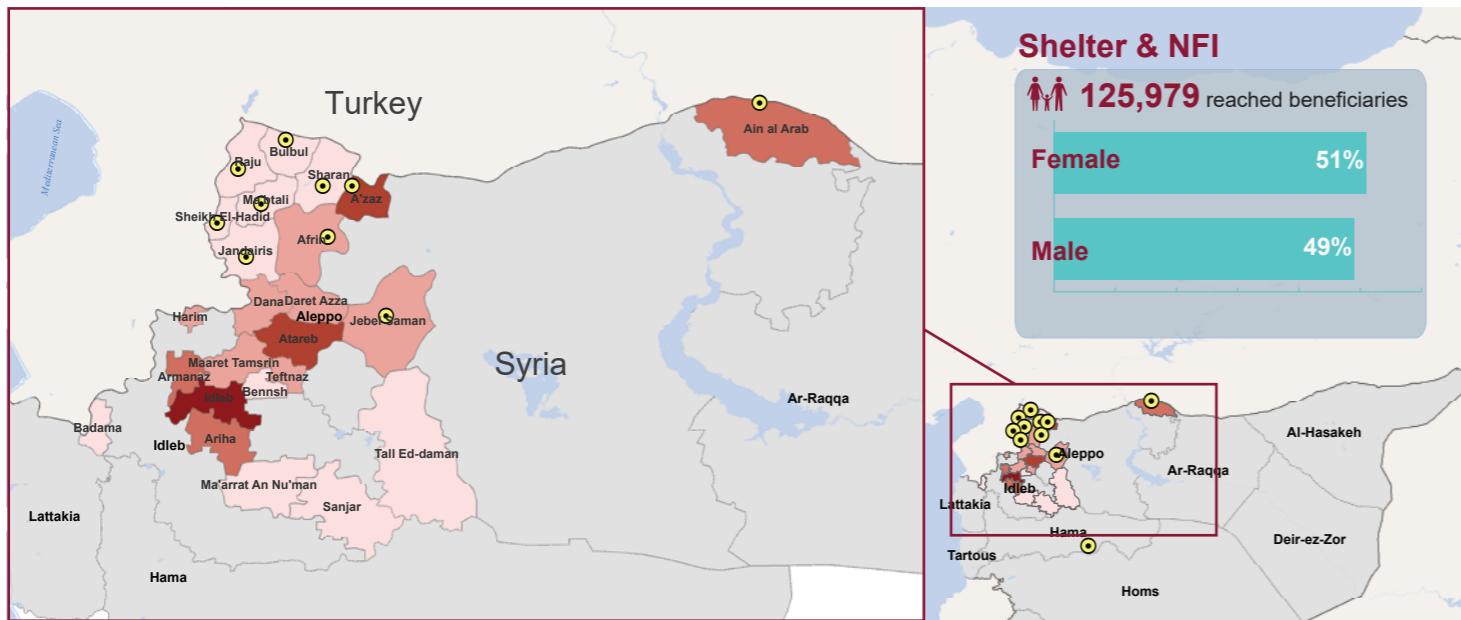

Southern Turkey: Shelter/NFI cluster-beneficiaries reached in June 2016 (Sub-district level)

- These maps are based on available data at sub-district level.

- Humanitarian reach to a sub-district does not necessarily imply full geographical coverage.