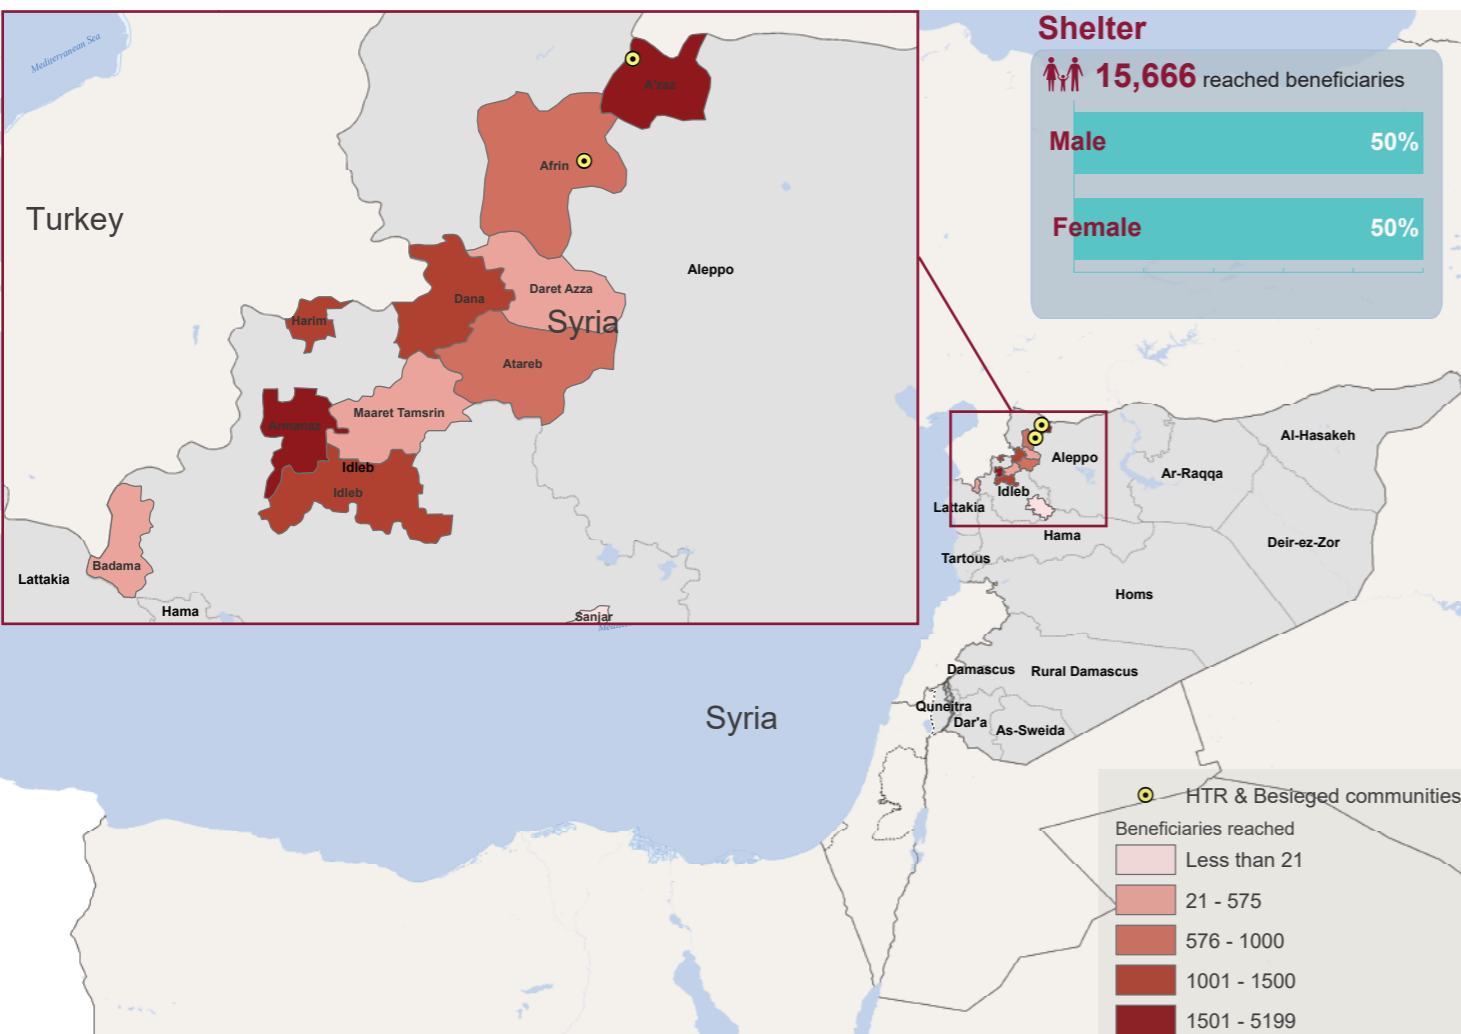

Southern Turkey: Shelter/NFI cluster-beneficiaries reached in June 2016 (Sub-district level)

- These maps are based on available data at sub-district level.

- Humanitarian reach to a sub-district does not necessarily imply full geographical coverage.

Creation date: 19 July 2016

Lead agency: UNHCR
 Cluster coordinator: Francesca Lubrano di Giunno,
 lubrano@unhcr.org
 Co-lead agency: Global Communities

Data source: 4W Shelter/NFI cluster matrix