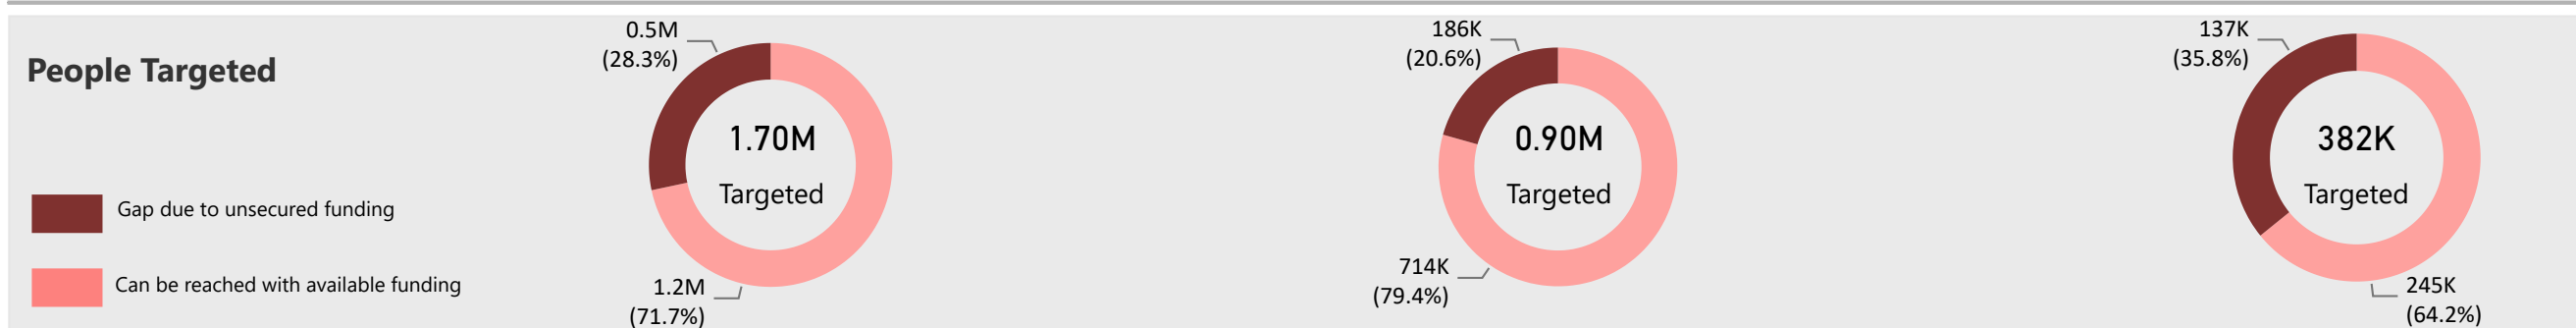

SYRIAN ARAB REPUBLIC: WHOLE OF SYRIA SHELTER/NFI SECTOR

WINTER ASSISTANCE (as of October 2019)

Updated
27 Nov 2019

WoS Coordinator
Marguerite Nowak, nowak@unhcr.org
WoS Sector Co-Lead
Greg Andrews, WoS_NFI_Shelter@drc-mena.org

	Syria hub	Turkey XB hub	North East Syria XB
Response	Winter items Sleeping Mats, Jerry cans, Kitchen Sets, Mattresses, Plastic sheet, Solar Lamps, Additional plastic sheet, High Thermal Blankets, Winter Clothing Kits, Jackets, Sleeping Bags, Tents, Plastic bucket, Hygiene kit Coverage All Governorates with needs Individuals reached 272,408	Winter clothes, Blankets, Heater stove, Heating fuel, NFI kits, Mattresses, Sleeping mats, carpets, Plastic sheet, Jerry cans, Kitchen sets, Solar lamps Aleppo, Idleb 17,486	Winter clothes, Blankets, Heater stove, Heating fuel, NFI kits, Mattresses, Sleeping Mats, Carpets, Plastic sheet, Jerry cans, Kitchen sets, Solar lamps Aleppo, Al-Hasakeh, Ar-Raqqa, Deir-ez-Zor 40,936