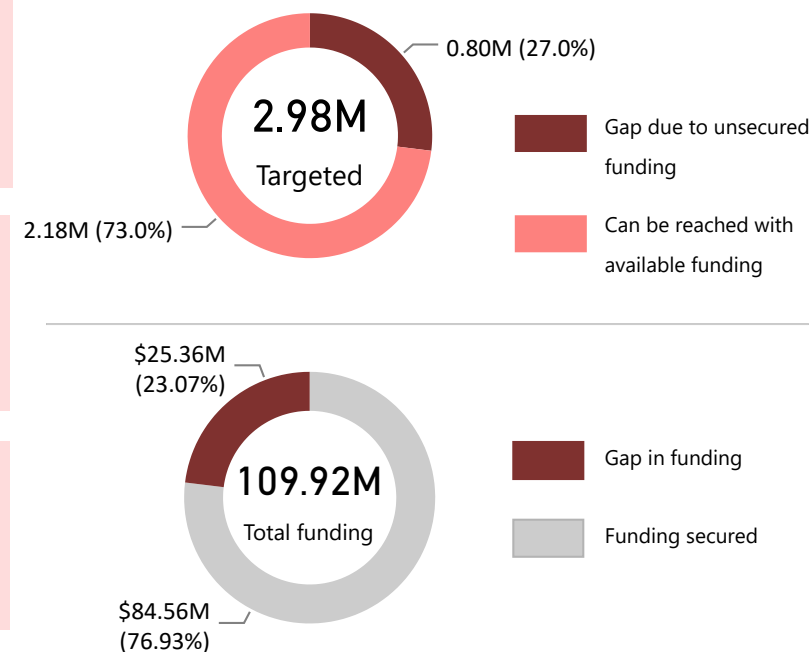

SYRIAN ARAB REPUBLIC: WHOLE OF SYRIA SHELTER/NFI SECTOR  
**WINTER ASSISTANCE** (as of October 2019)

**330.83K**

Total Individuals reached

**\$25.4M**

GAP in funding (USD)

With the crisis in its eighth year, the scale, severity, and complexity of needs across Syria remain deep and far-reaching. Over half of the country's population have fled their homes: 5.5 million people have sought refuge in the region and beyond and 6.1 million people are internally displaced. According to the 2019, HNO 11.7 million people remain in need of humanitarian assistance; an estimated 5 million people face acute humanitarian needs.

NFI and Shelter assistance continues to be essential and life-saving, particularly for those newly displaced or forced to relocate. The Shelter/NFI sector estimates that nearly 3 million people/ 600,000 families are in need of assistance this winter. Given the recent crisis in Northeast Syria, there is an increased need to provide support to recently displaced families in advance of colder months. The number of people in need in Northwest Syria has also increased.

While actors have already begun winter distributions, the response will scale up in November and will continue from December 2019 through March 2020. Sector partners will also provide basic NFIs including high-thermal blankets, mattresses and winter clothing kits for both children and adults. While shelter assistance will focus on replacing damaged or worn out tents in camps or providing basic weatherization items like plastic sheeting.

Image to the left: Information session held in a camp in Northeast Syria on the safe use and operation of heaters (October 2019).

Image to the right: Distribution of winter kits and NFIs for new arrivals in Twina Camp (November 2019).