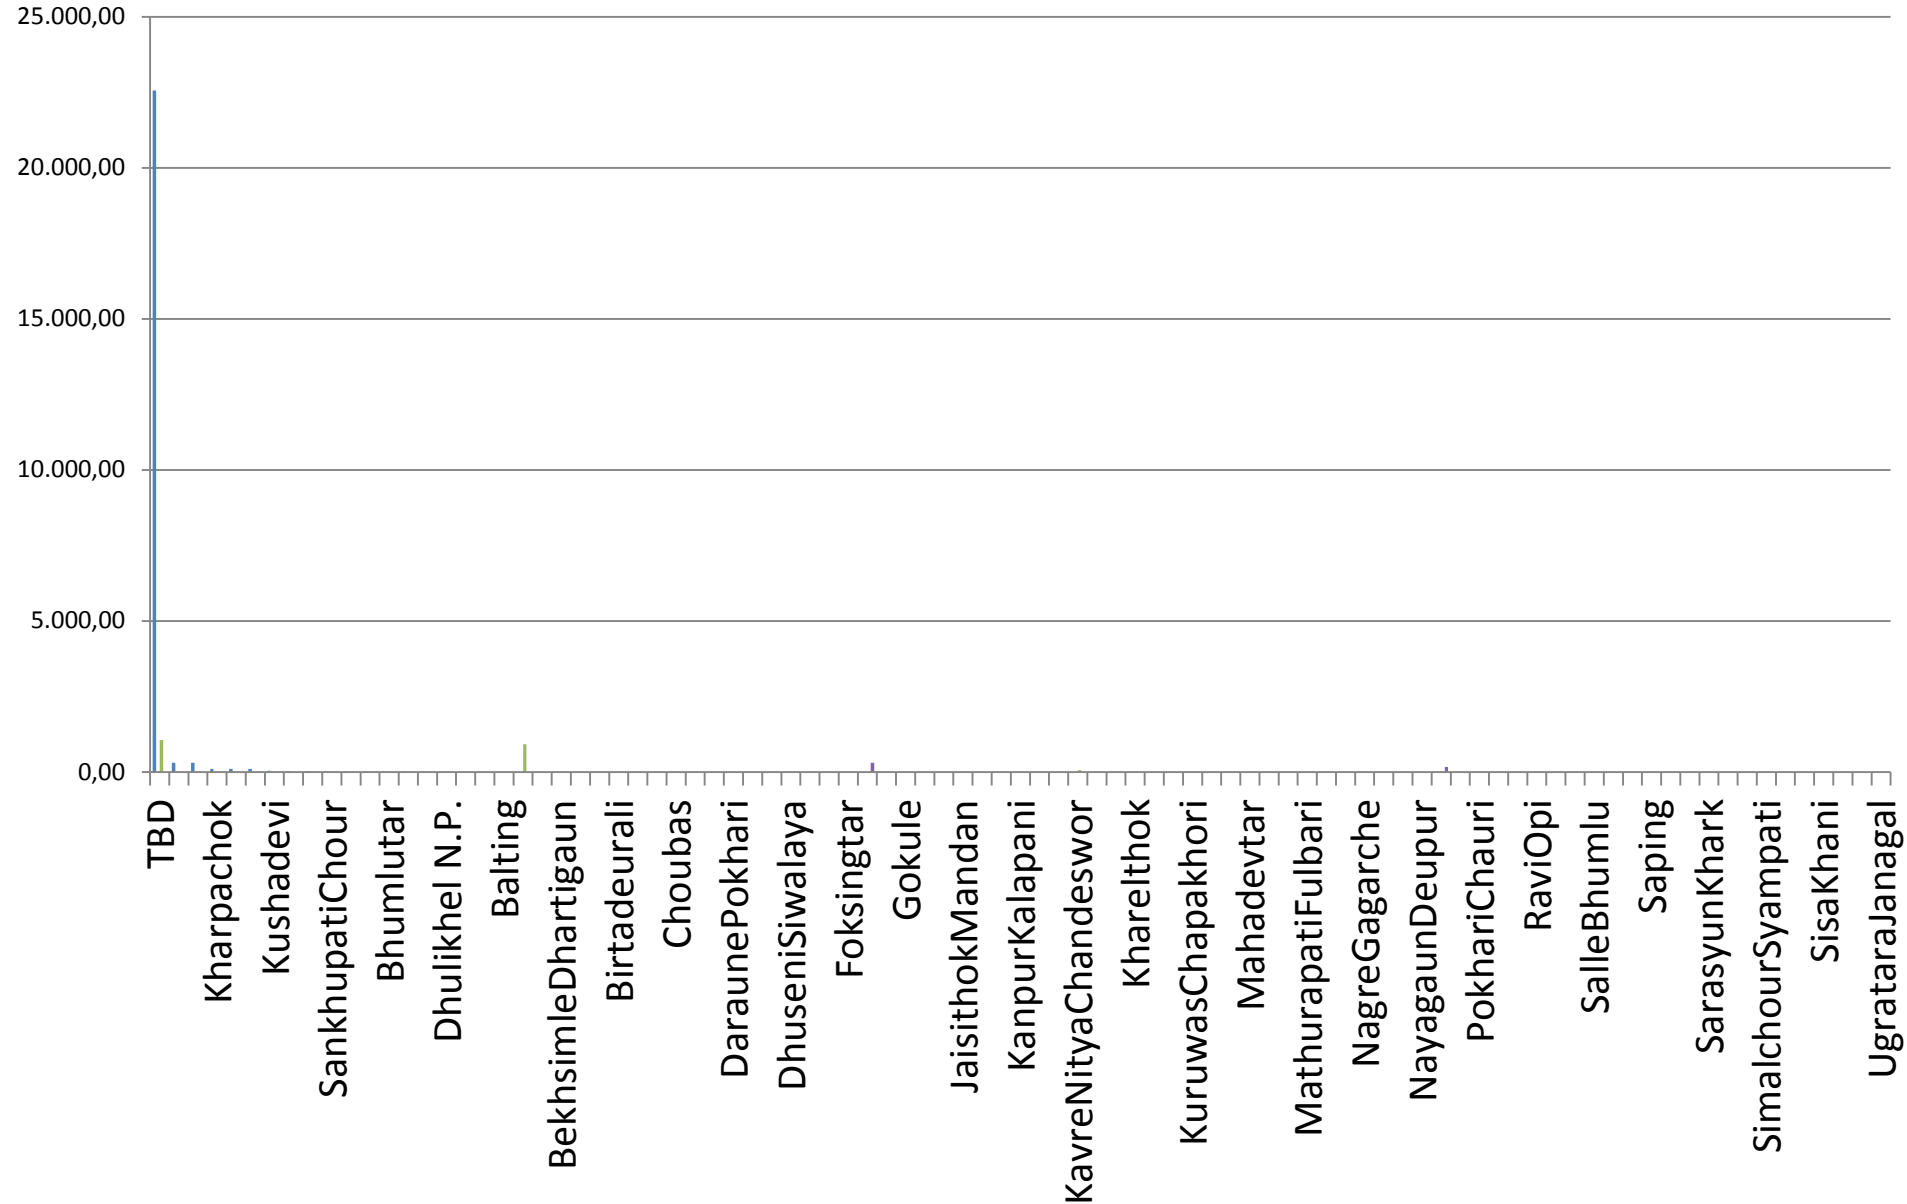

Kavre Distributed

■ Tarpaulin ■ Tents ■ Household kits (excluding tarpaulins) ■ Tool kits and fixings