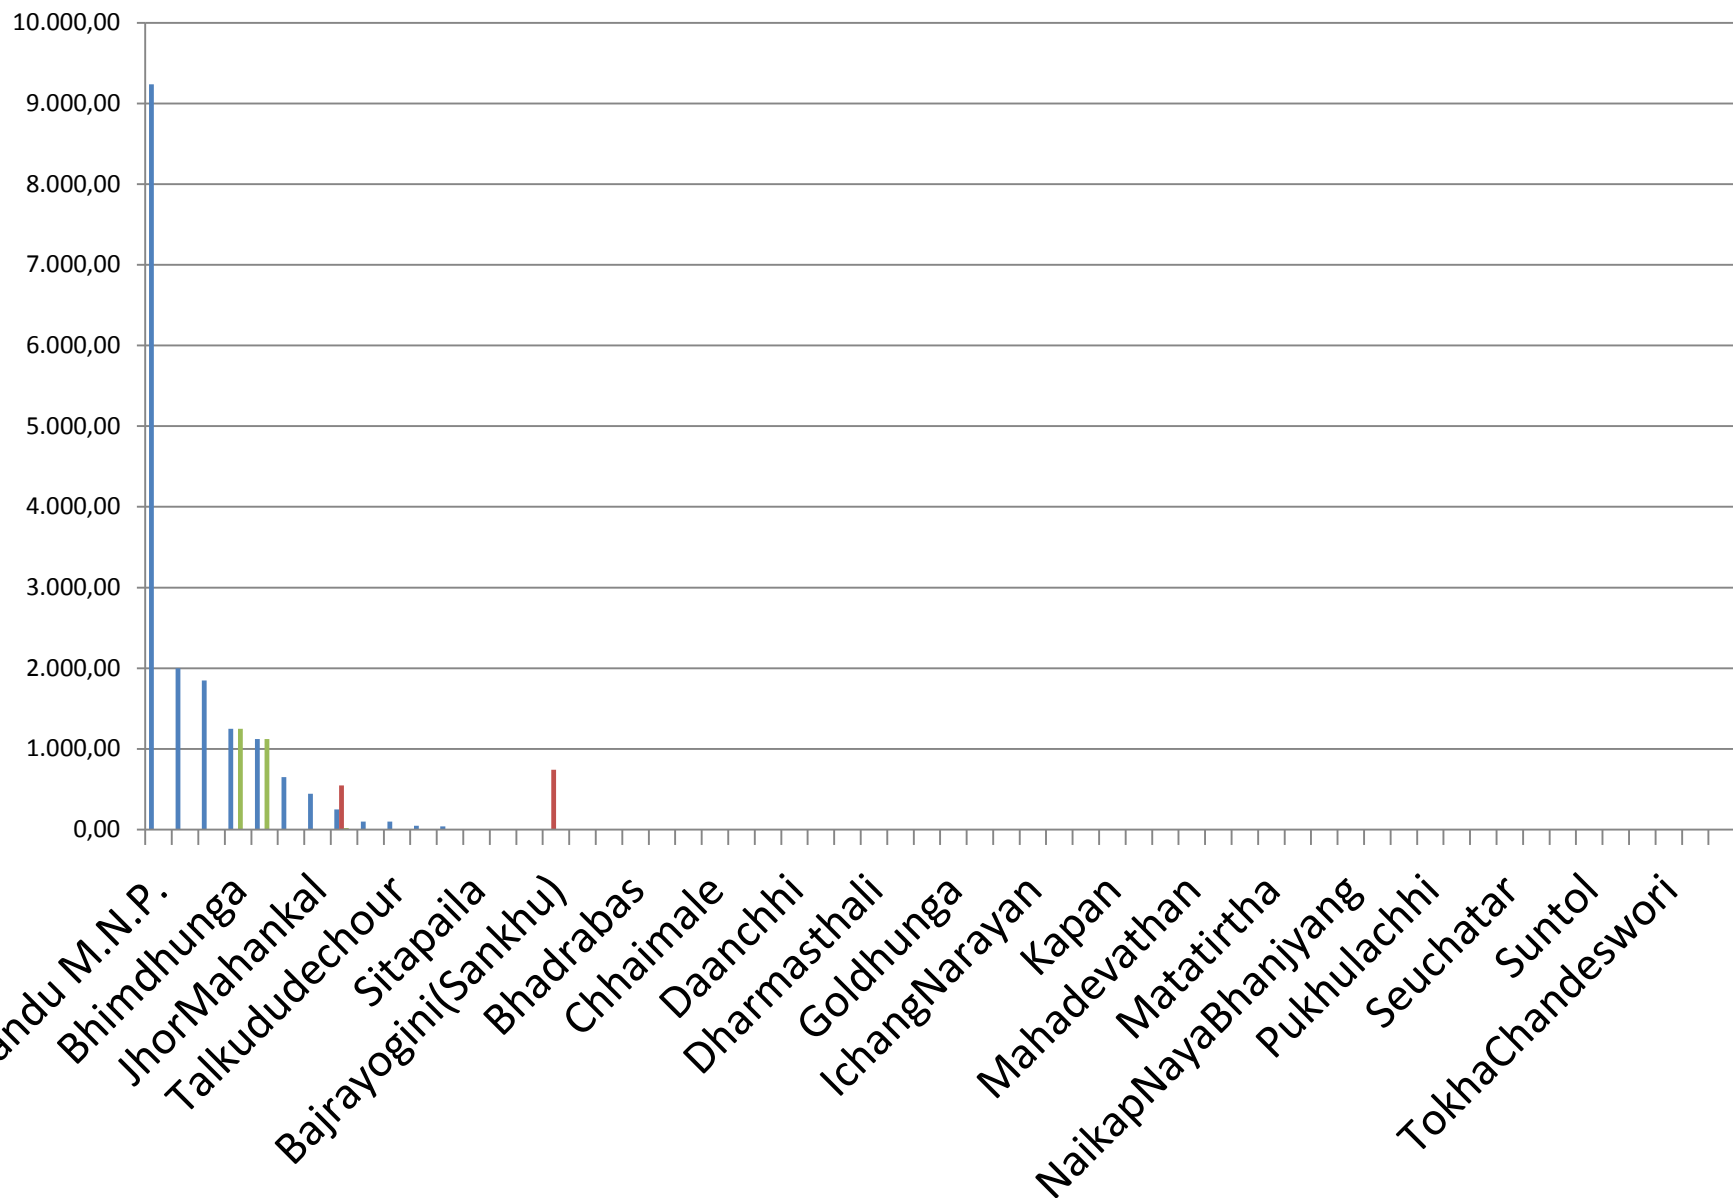

Kathmandu Distributed

■ Tarpaulin ■ Tents ■ Household kits (excluding tarpaulins) ■ Tool kits and fixings