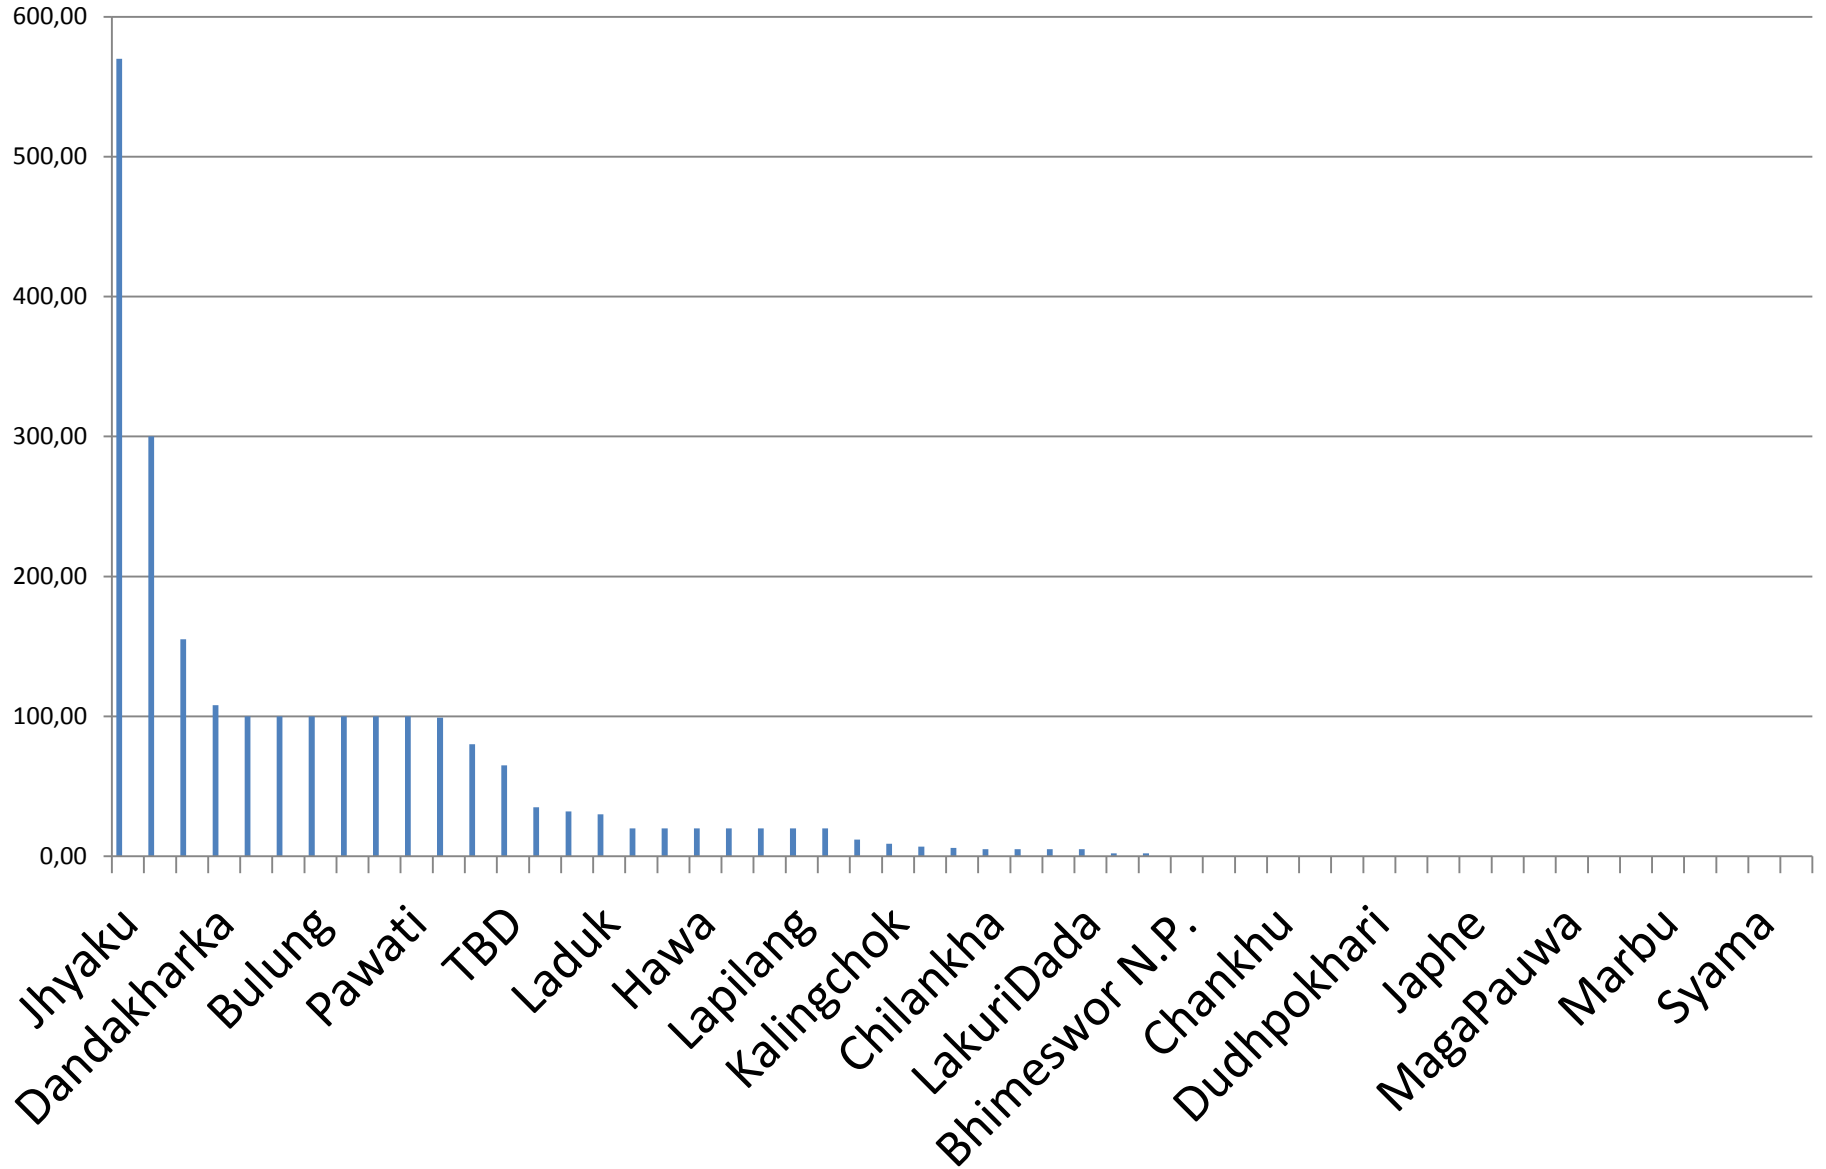

Dolkha Distributed

■ Tarpaulin ■ Tents ■ Household kits (excluding tarpaulins) ■ Tool kits and fixings