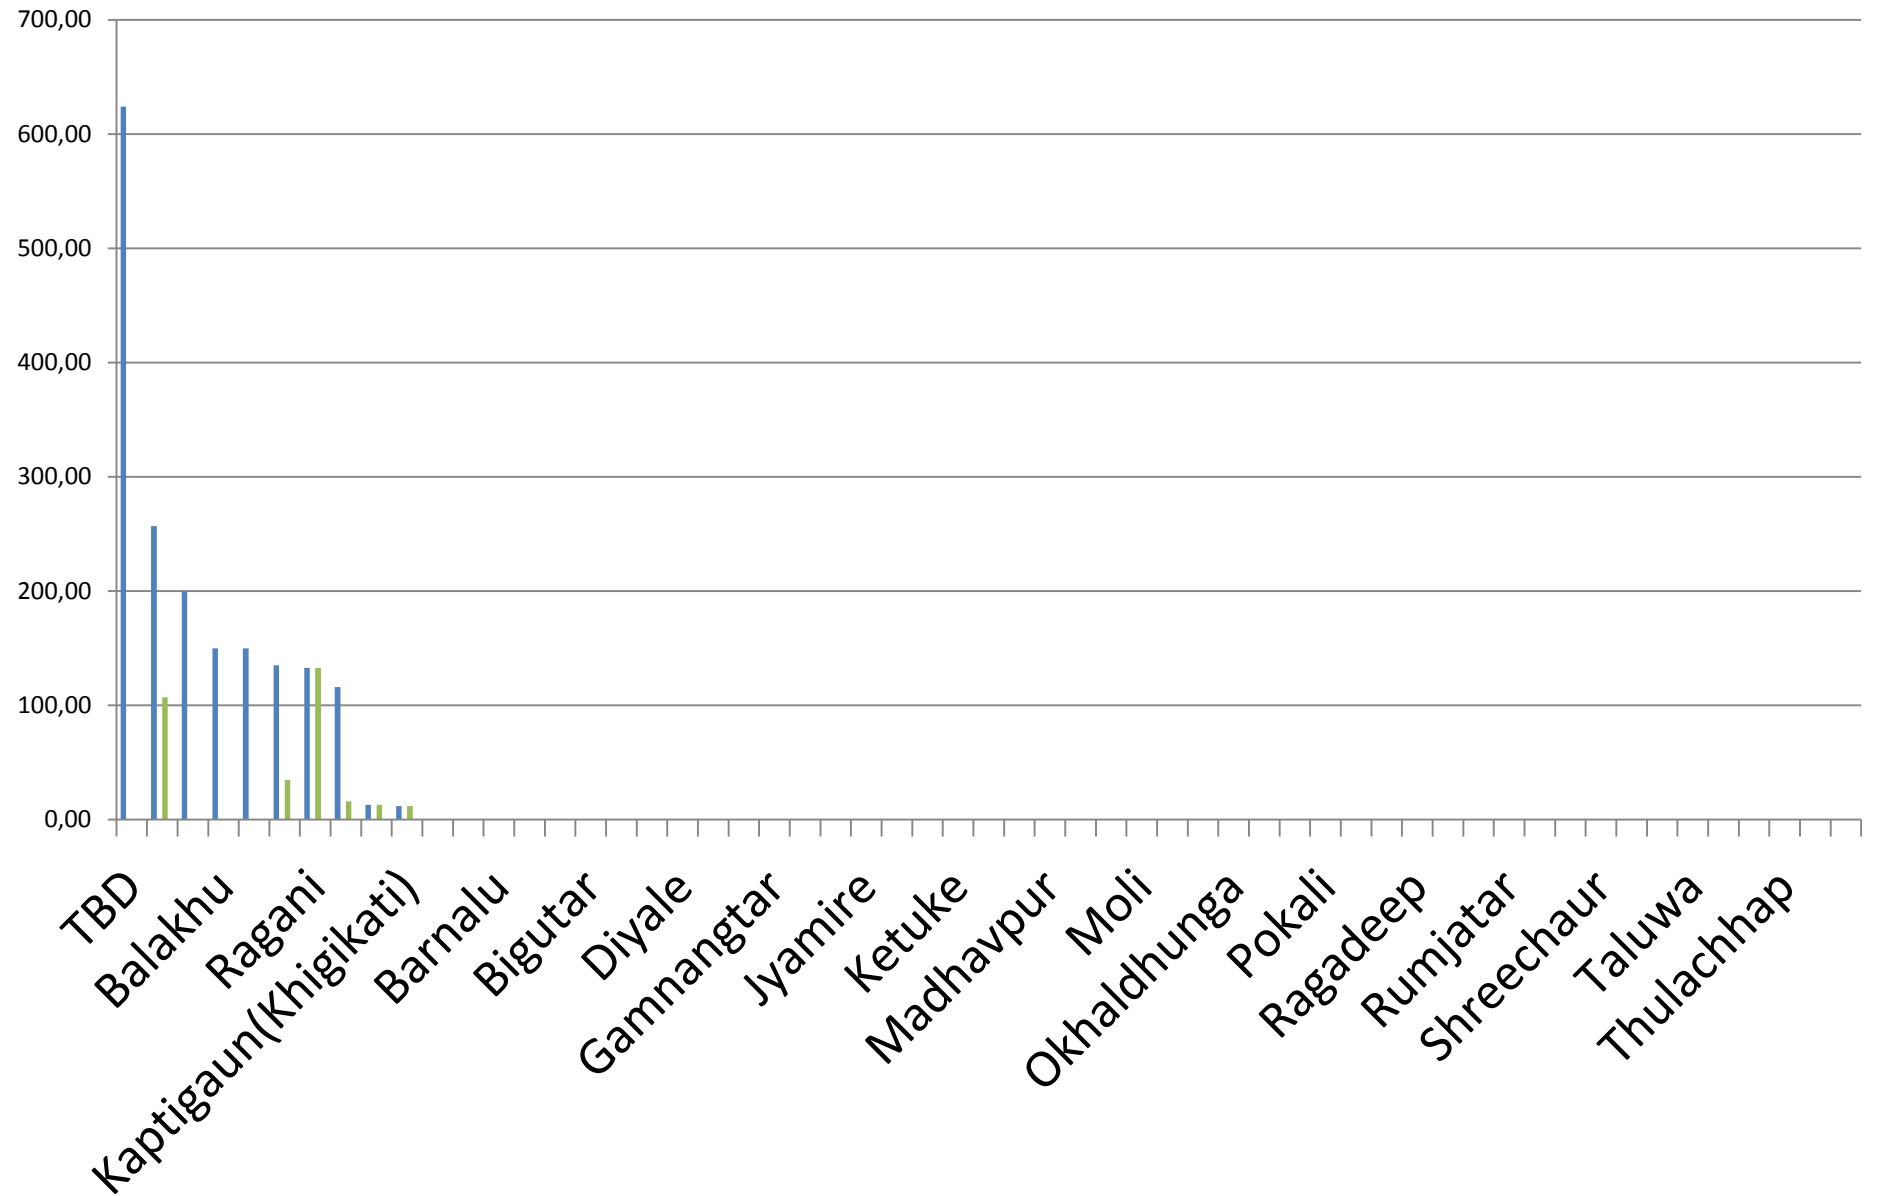

Okhalhunga Distributed

■ Tarpaulin ■ Tents ■ Household kits (excluding tarpaulins) ■ Tool kits and fixings