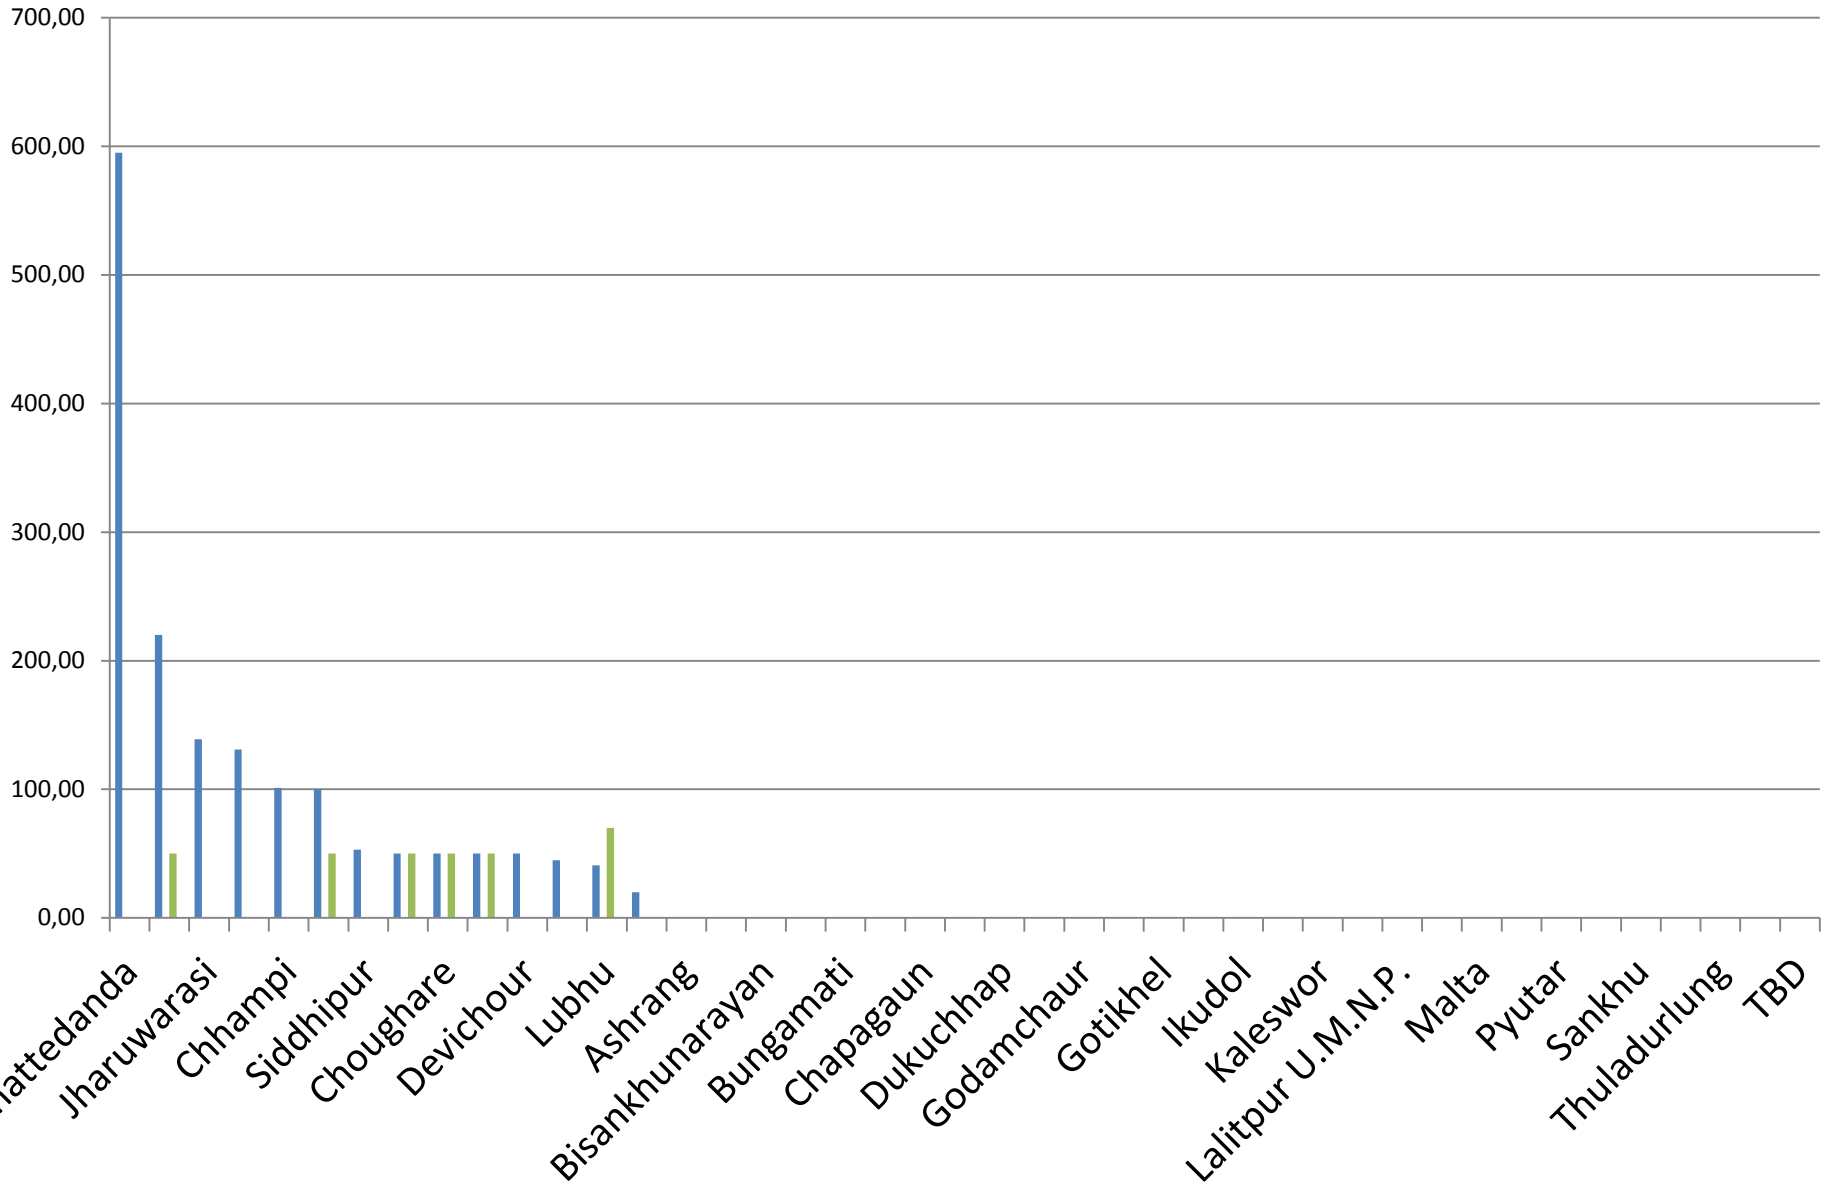

Lalitpur Distributed

■ Tarpaulin ■ Tents ■ Household kits (excluding tarpaulins) ■ Tool kits and fixings