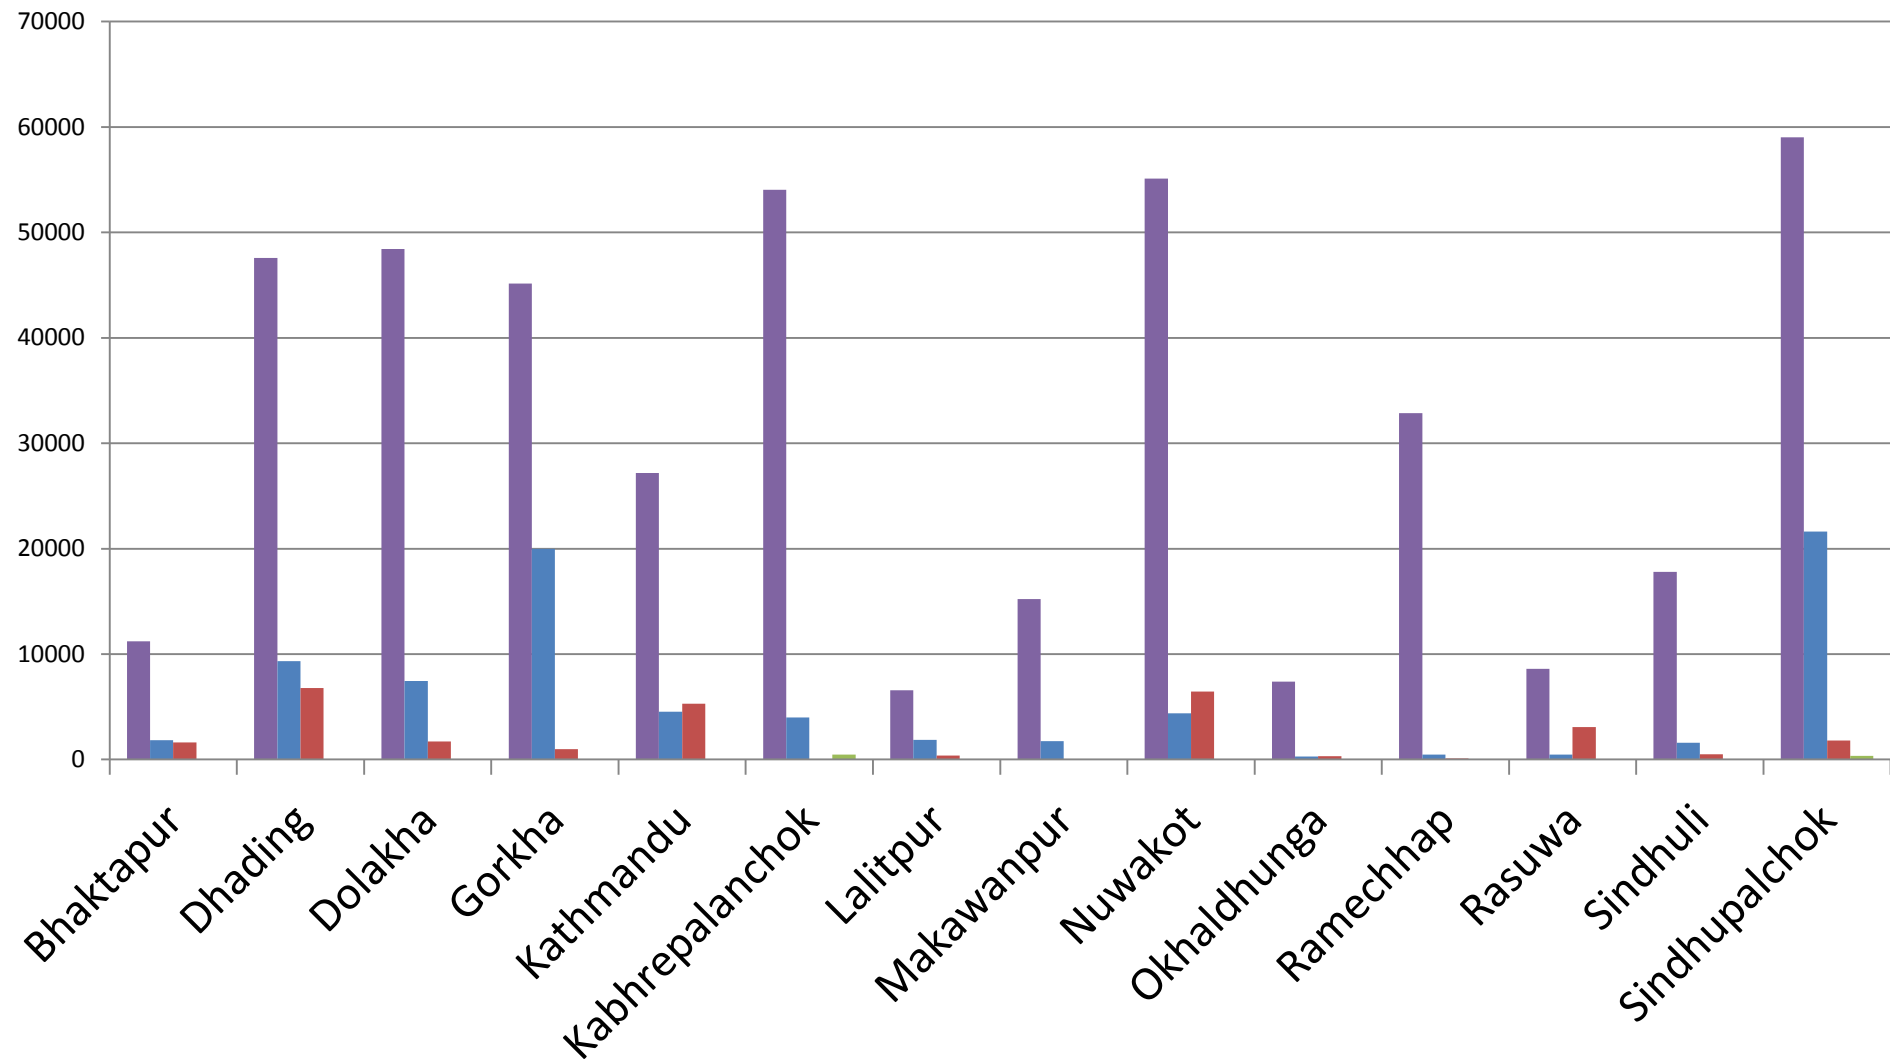

Top Figures

Gap per District – included planned

■ Emergency Shelter (Tarpaulins and/or tents) ■ Household kits (excluding tarpaulins) ■ Tool kits and fixings

Distributed today vs Needs

East Hub

Dolkha Distributed