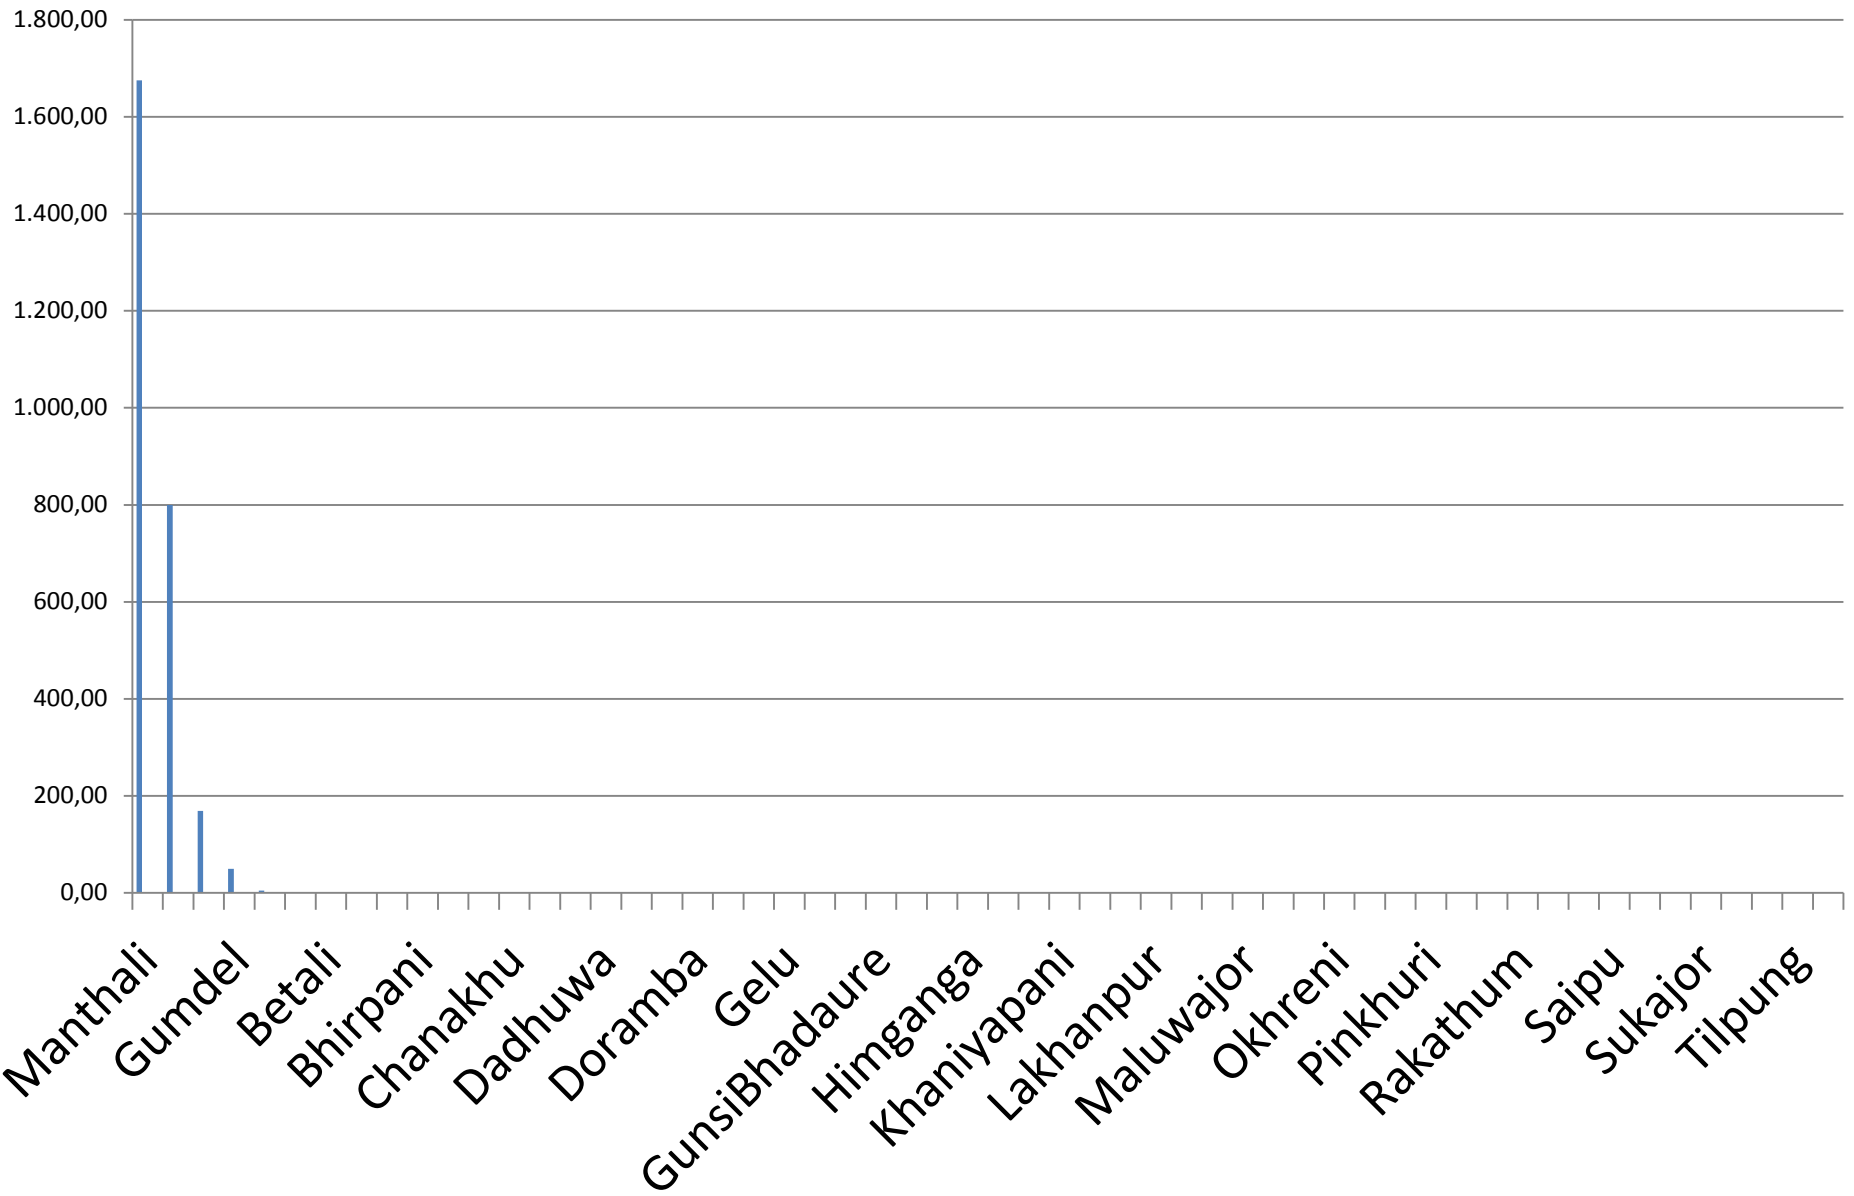

Ramechap Distributed

■ Tarpaulin ■ Tents ■ Household kits (excluding tarpaulins) ■ Tool kits and fixings