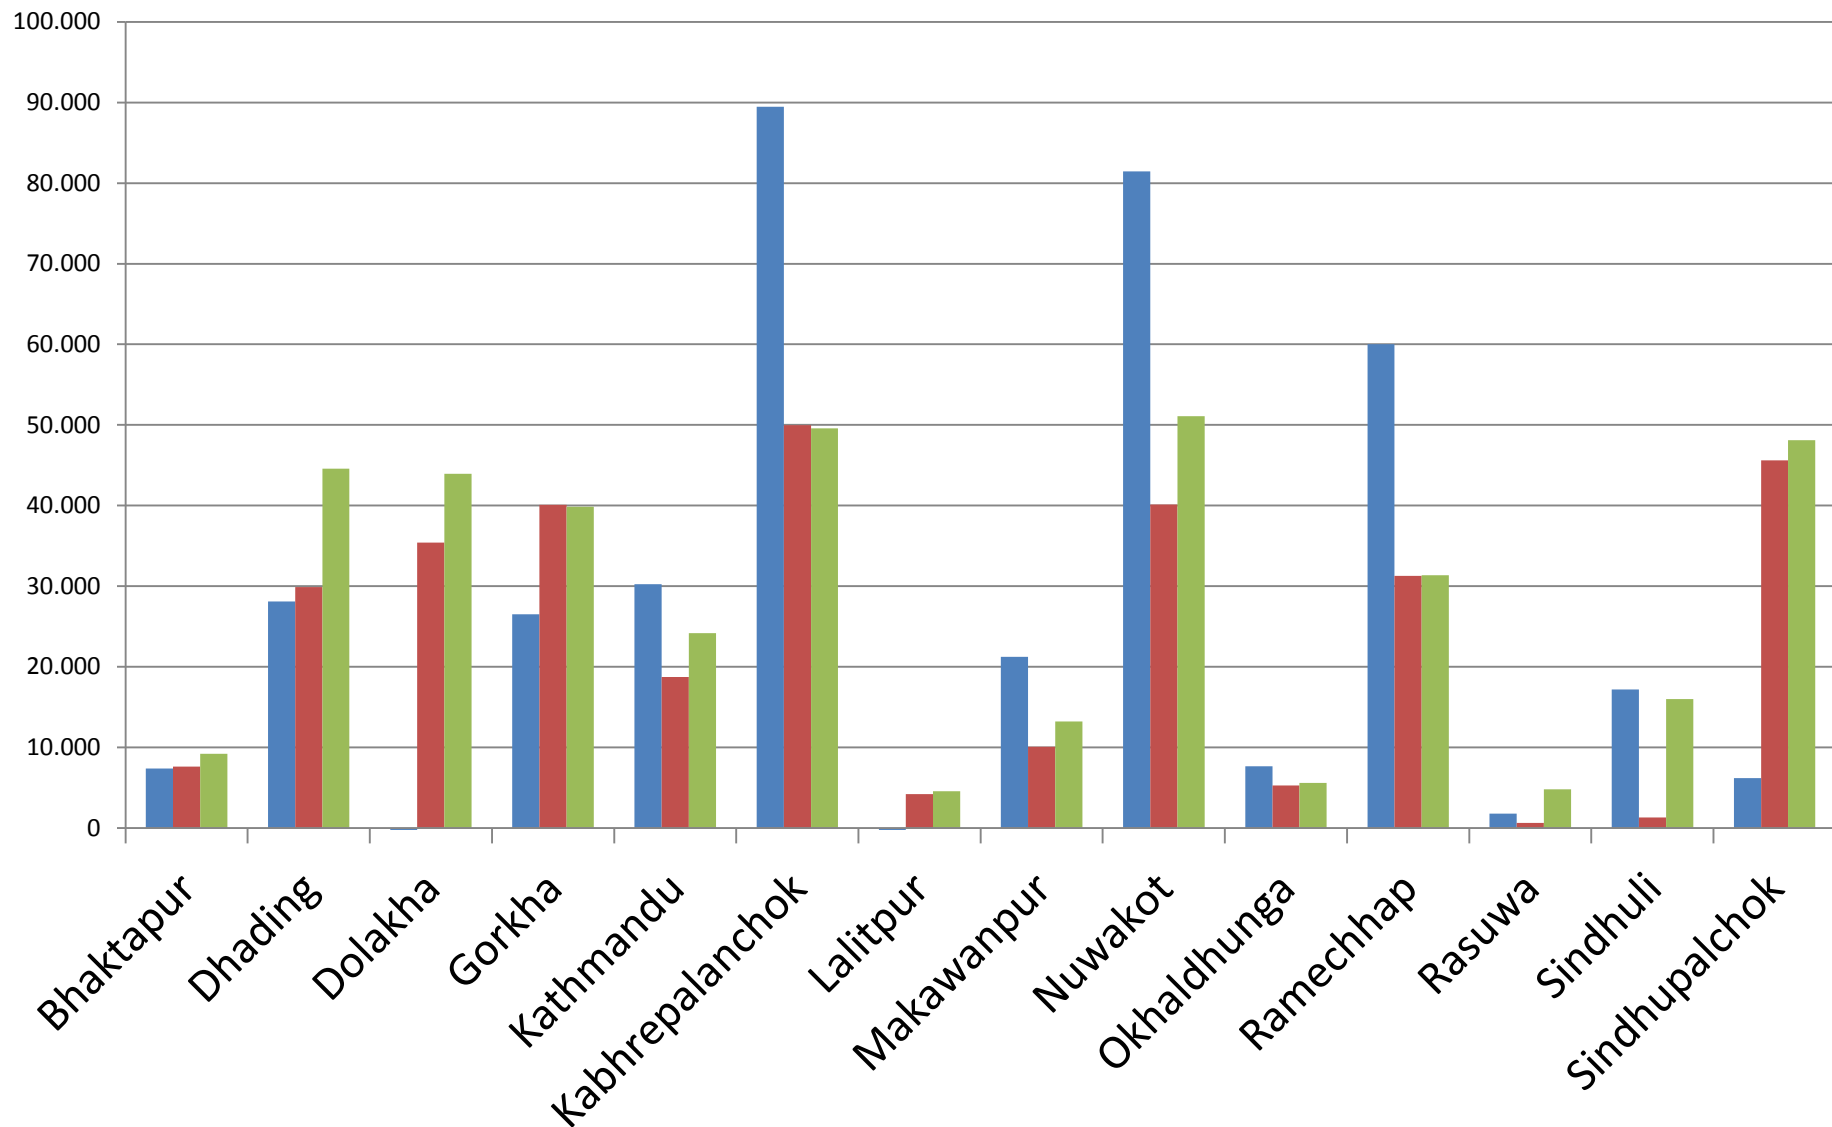

Top Figures

Gap per District – included planned

■ Emergency Shelter (Tarpaulins and/or tents) ■ Household kits (excluding tarpaulins) ■ Tool kits and fixings

Distributed today vs Needs

East Hub

Dolkha Distributed