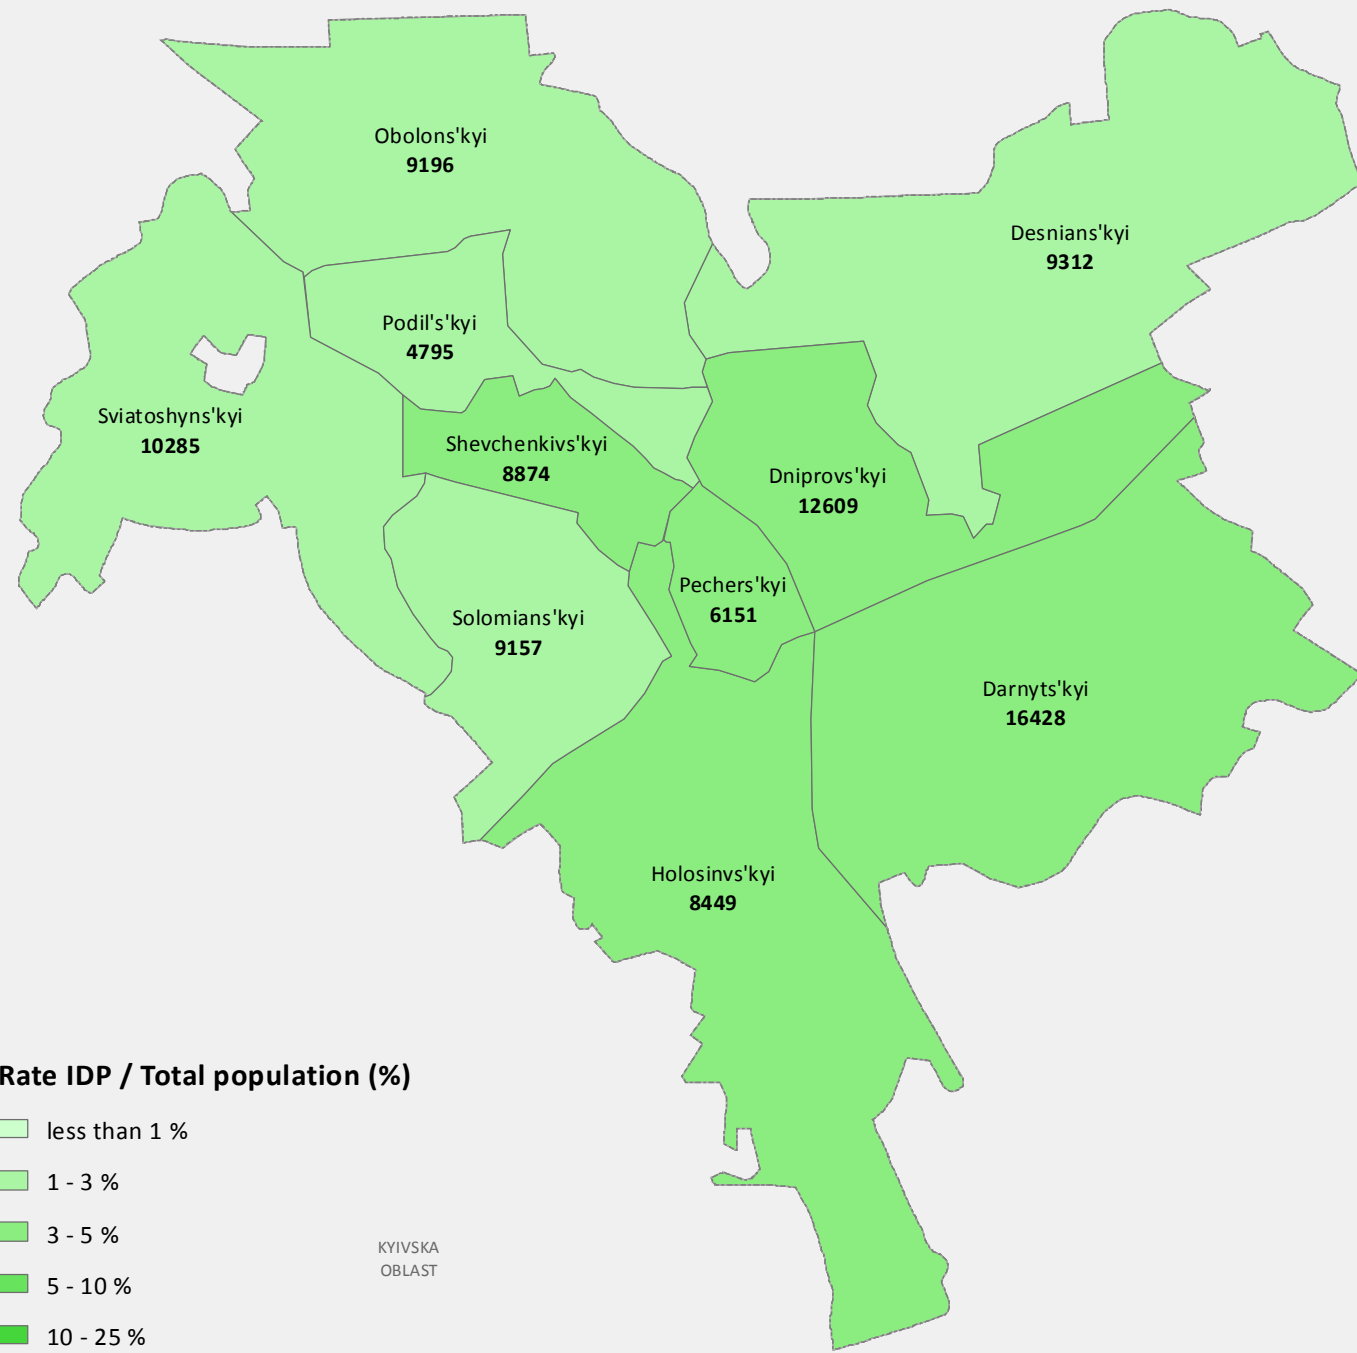

**Kyiv City total number of IDP : 95,256**

**Rate IDP / Total population (%)**

- less than 1 %
- 1 - 3 %
- 3 - 5 %
- 5 - 10 %
- 10 - 25 %
- more than 25 %

0000 Total number of IDP

**Evolution of IDP population since 17 Apr 2015**

- less than 50
- 50 - 100
- 100 - 500
- 500 - 2500
- more than 2500