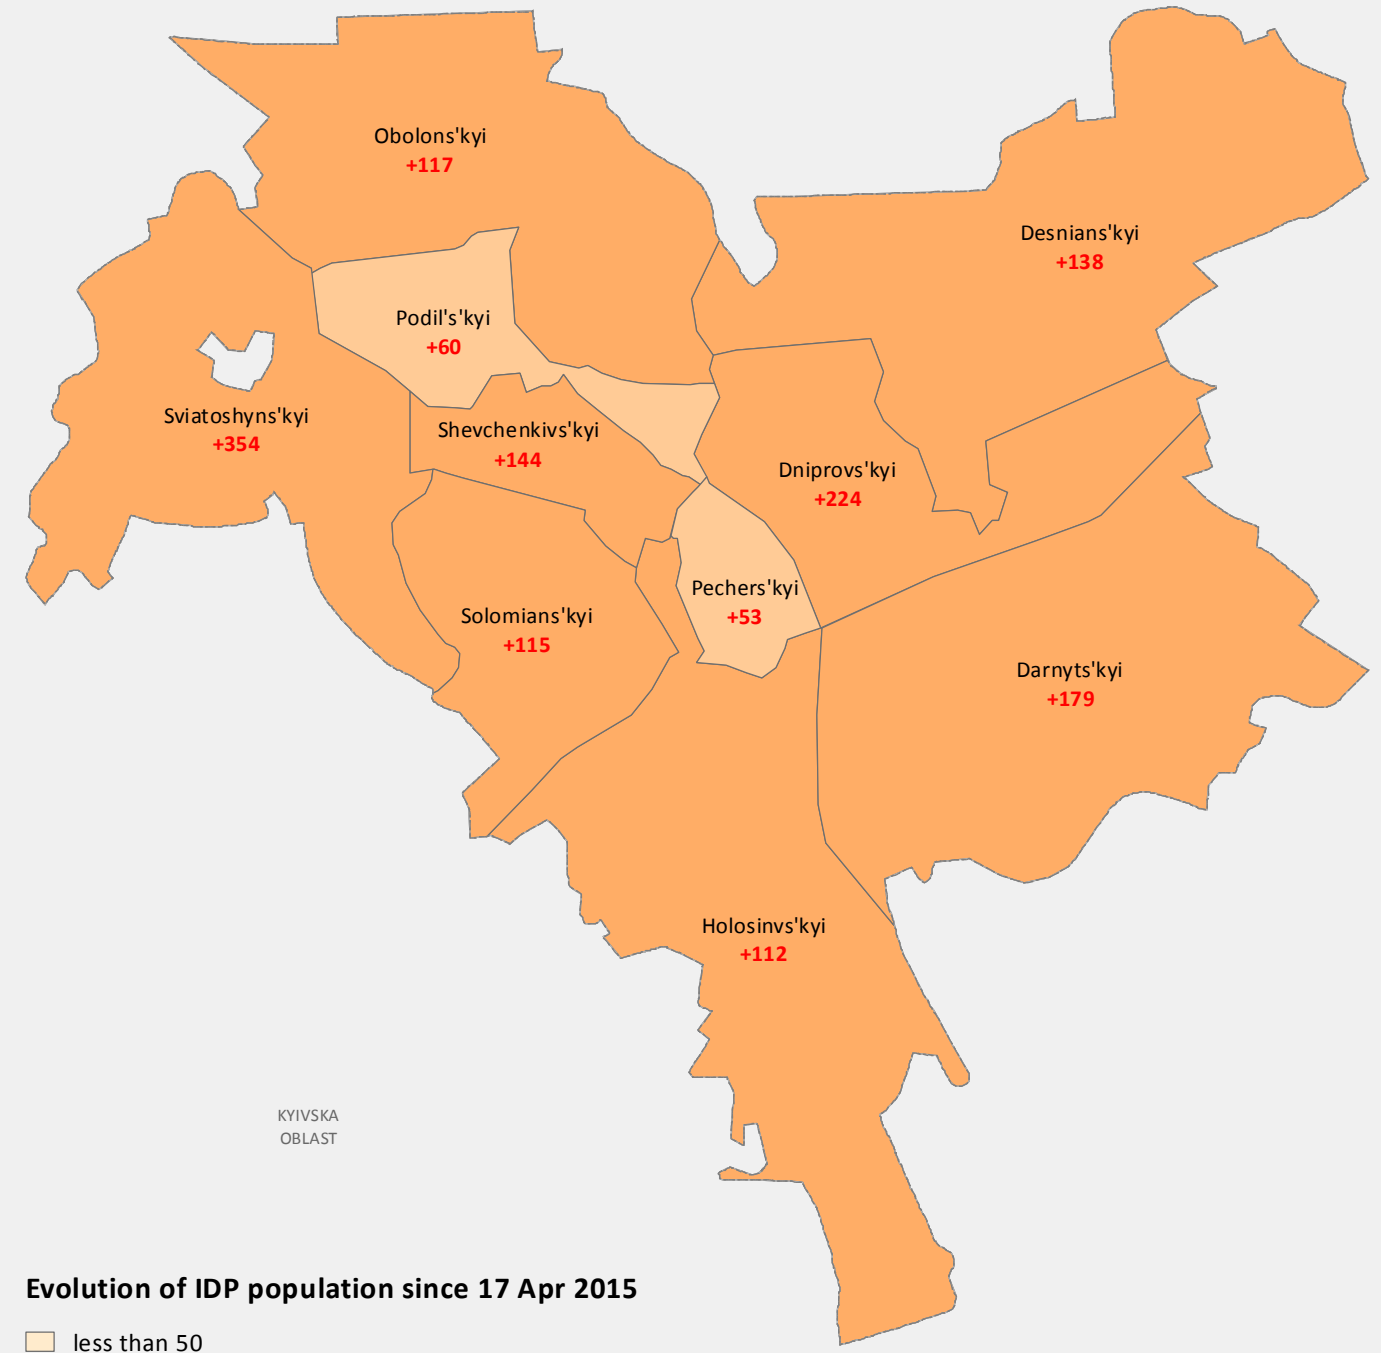

**Kyiv City total number of IDP : 95,256**

**Rate IDP / Total population (%)**

- less than 1 %
- 1 - 3 %
- 3 - 5 %
- 5 - 10 %
- 10 - 25 %
- more than 25 %

0000 Total number of IDP

**Evolution of IDP population since 17 Apr 2015**

- less than 50
- 50 - 100
- 100 - 500
- 500 - 2500
- more than 2500