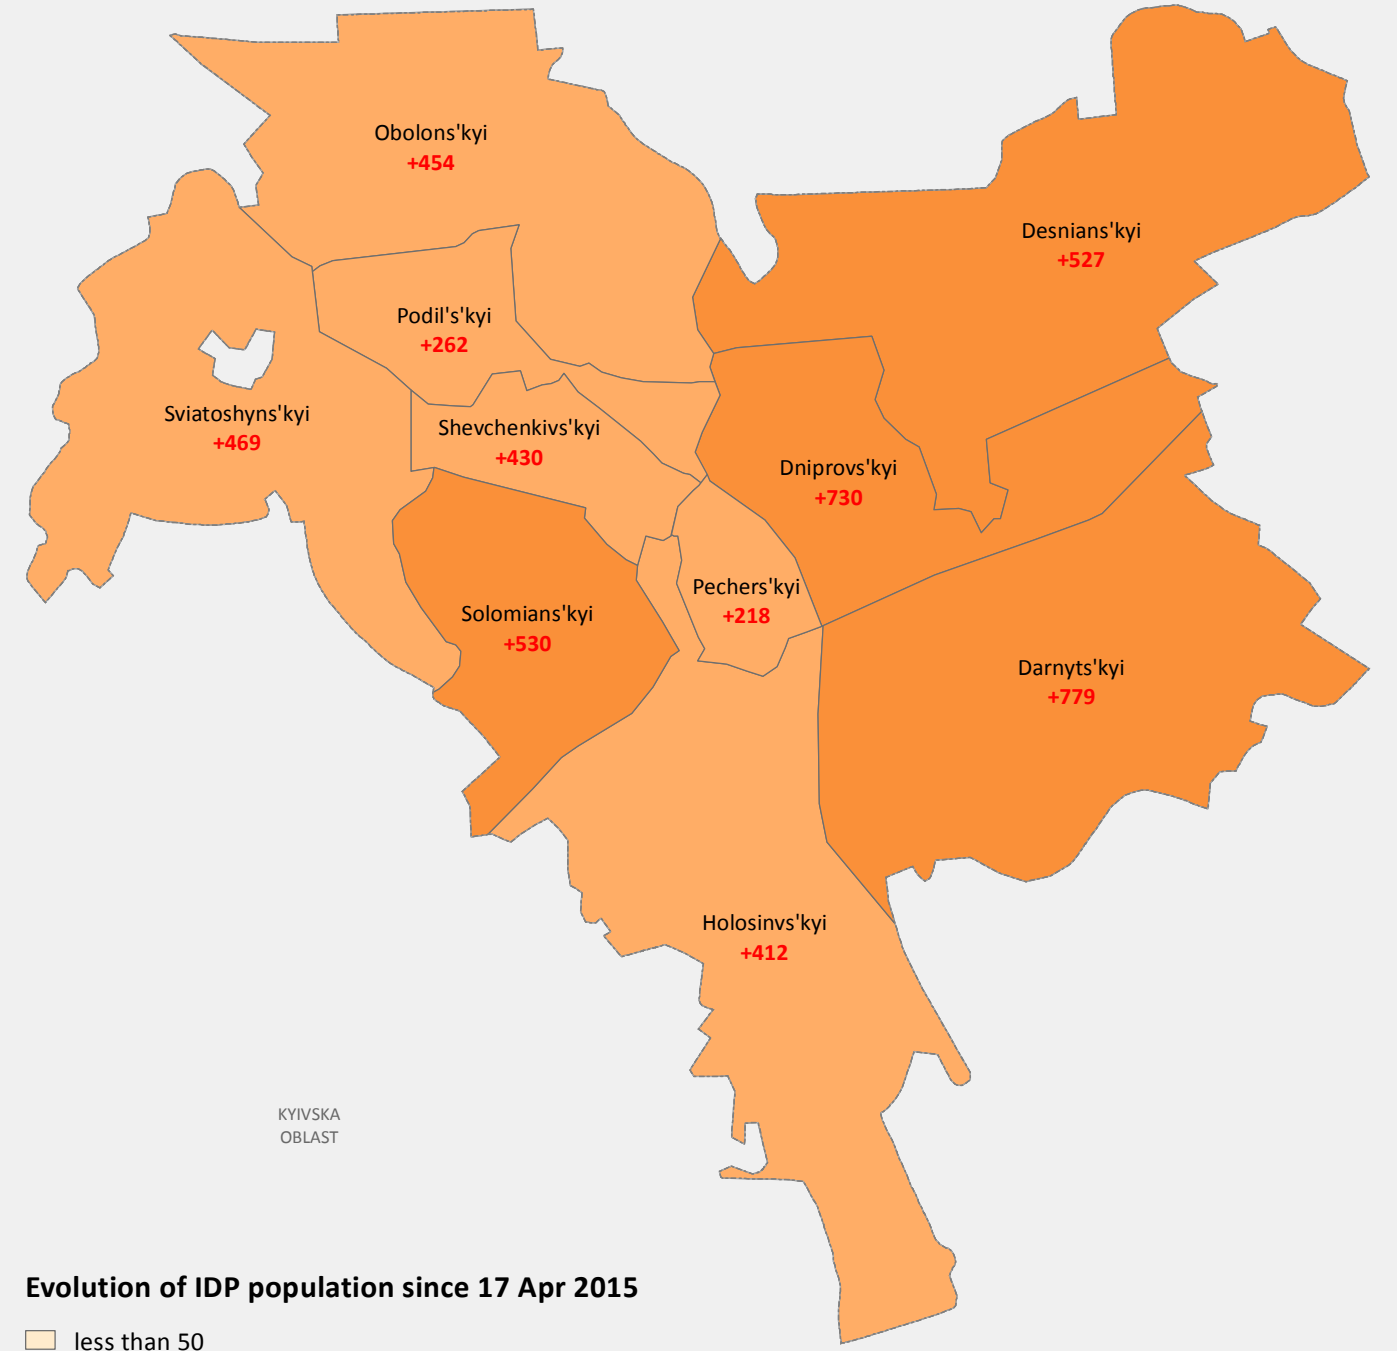

Kyiv City total number of IDP : 91,649

Rate IDP / Total population (%)

- less than 1 %
- 1 - 3 %
- 3 - 5 %
- 5 - 10 %
- 10 - 25 %
- more than 25 %

0000 Total number of IDP

Evolution of IDP population since 17 Apr 2015

- less than 50
- 50 - 100
- 100 - 500
- 500 - 2500
- more than 2500