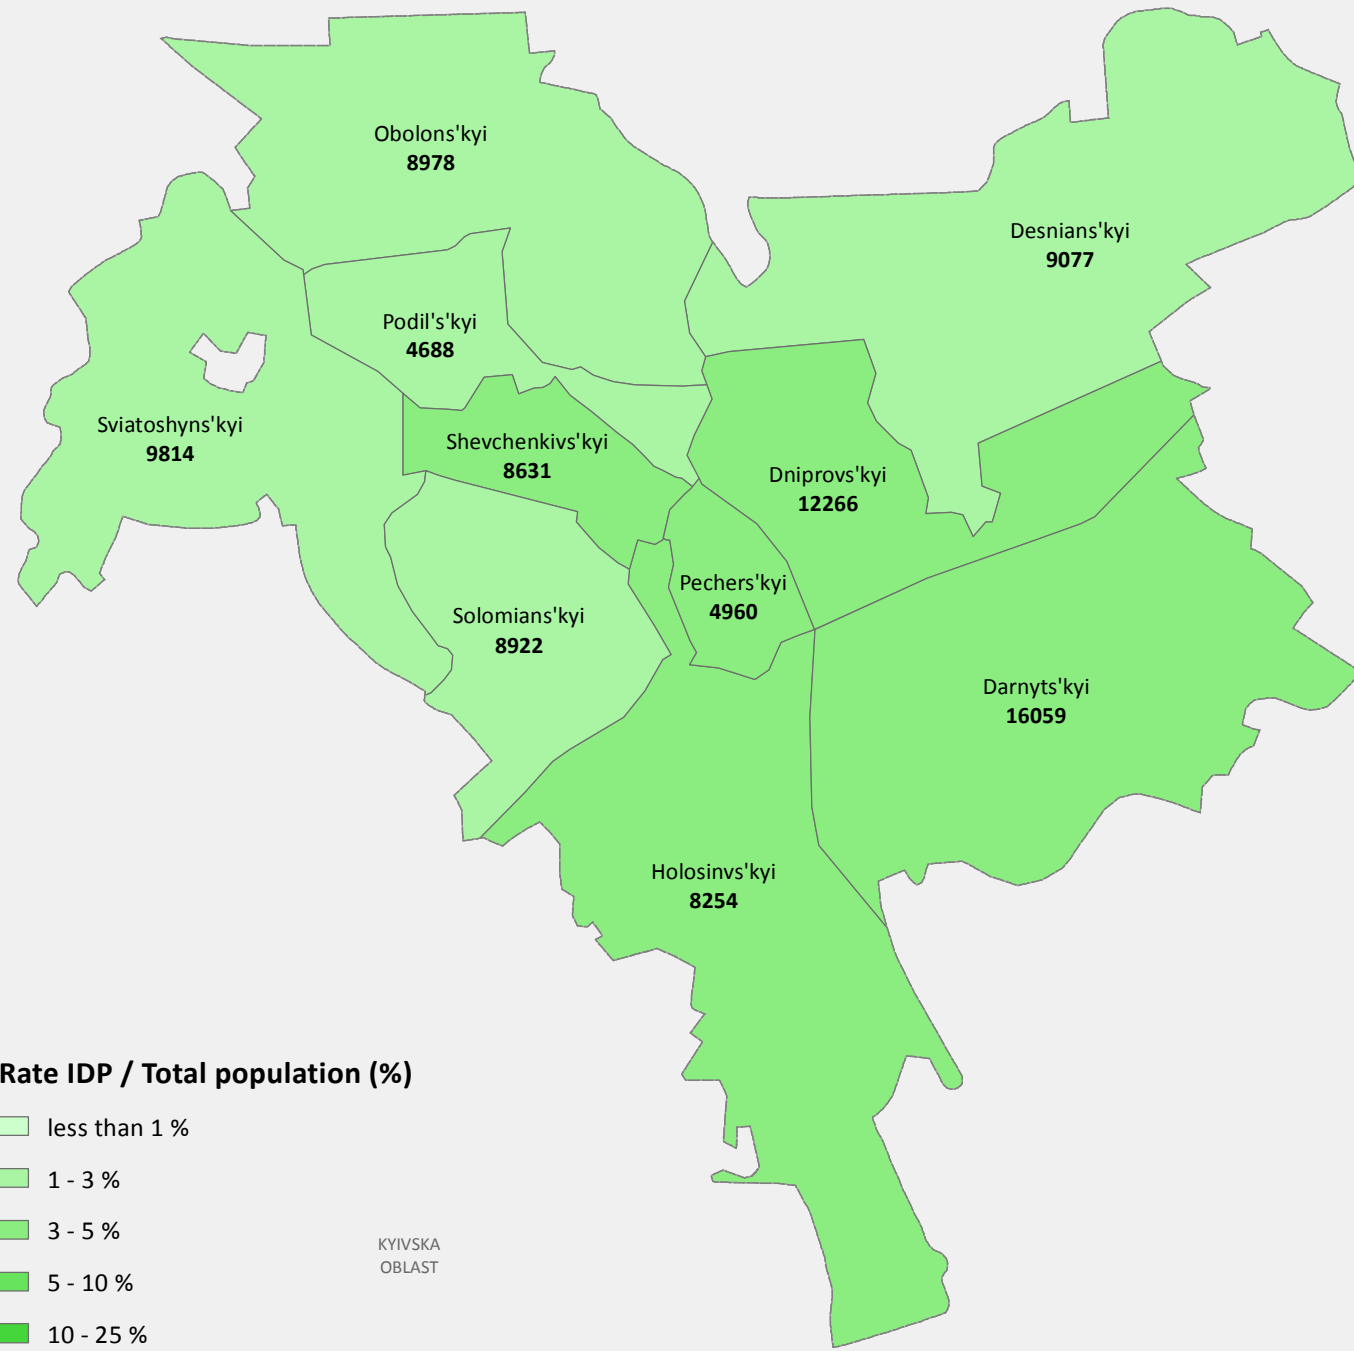

Kyiv City total number of IDP : 91,649

Rate IDP / Total population (%)

- less than 1 %
- 1 - 3 %
- 3 - 5 %
- 5 - 10 %
- 10 - 25 %
- more than 25 %

0000 Total number of IDP

Evolution of IDP population since 17 Apr 2015

- less than 50
- 50 - 100
- 100 - 500
- 500 - 2500
- more than 2500