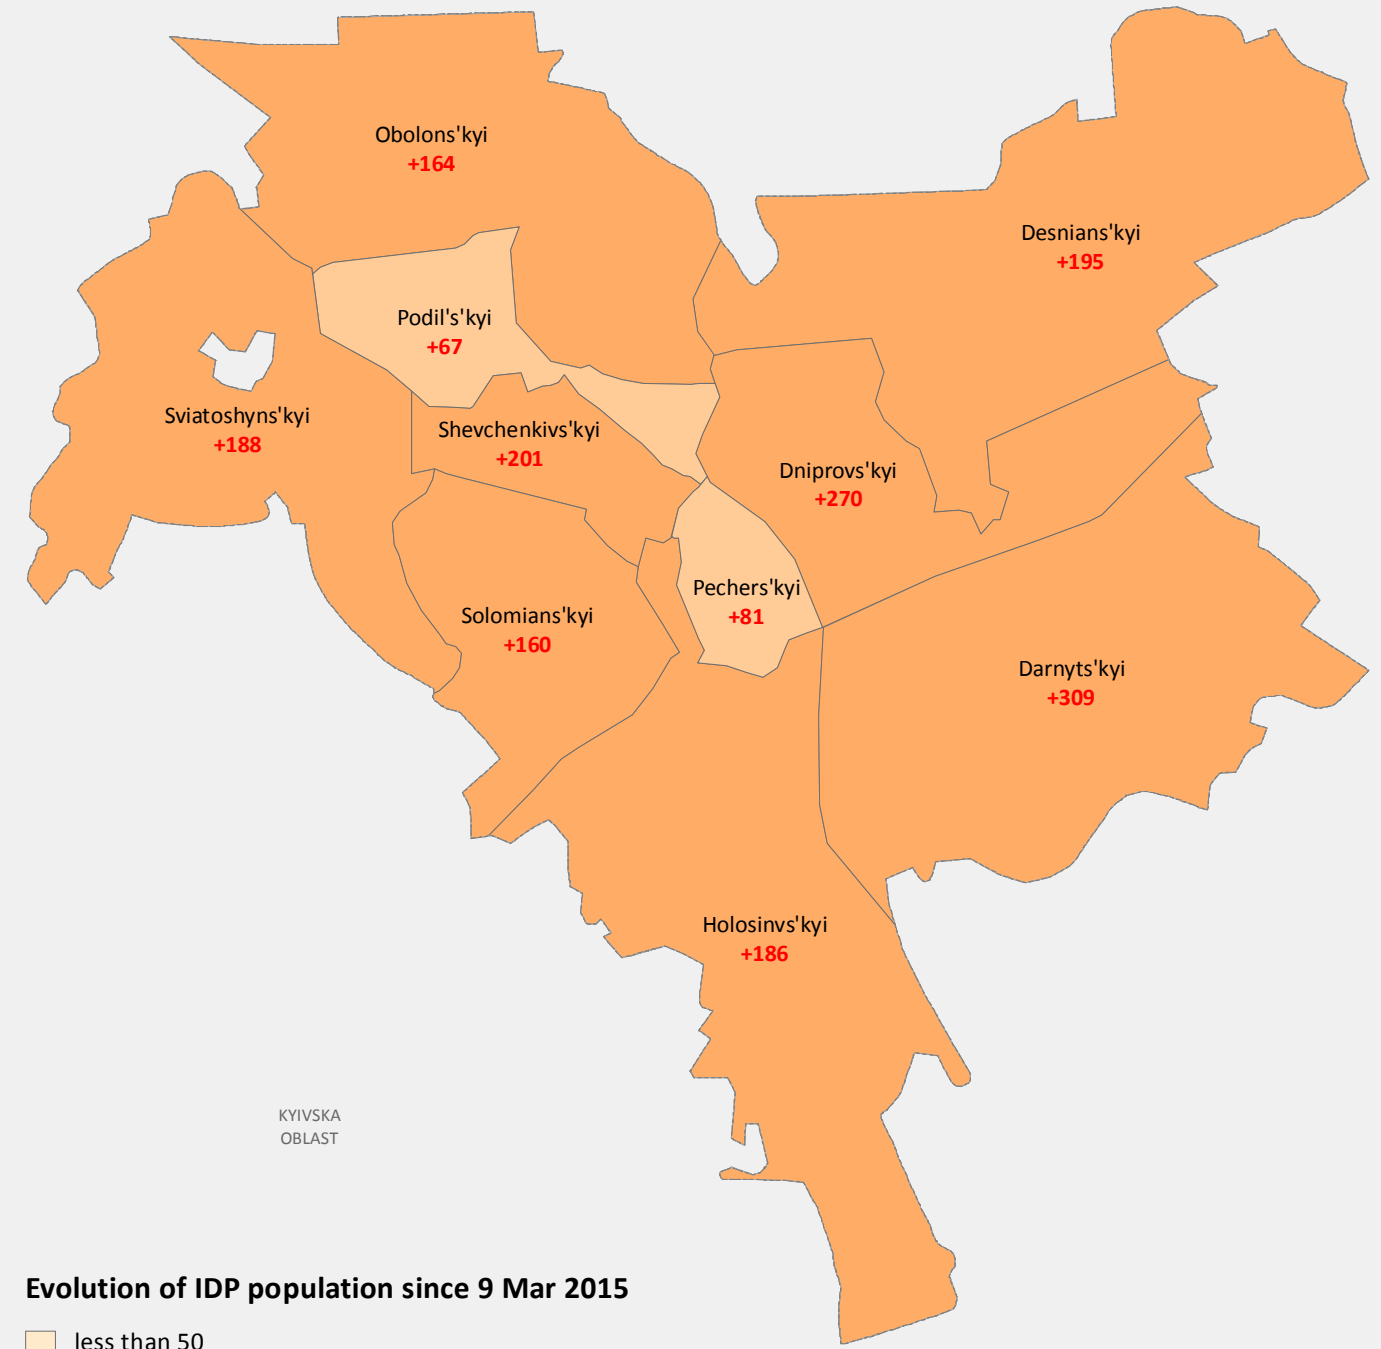

**Kyiv City total number of IDP : 83,511**

**Rate IDP / Total population (%)**

- less than 1 %
- 1 - 3 %
- 3 - 5 %
- 5 - 10 %
- 10 - 25 %
- more than 25 %

**0000** Total number of IDP

**Evolution of IDP population since 9 Mar 2015**

- less than 50
- 50 - 100
- 100 - 500
- 500 - 2500
- more than 2500