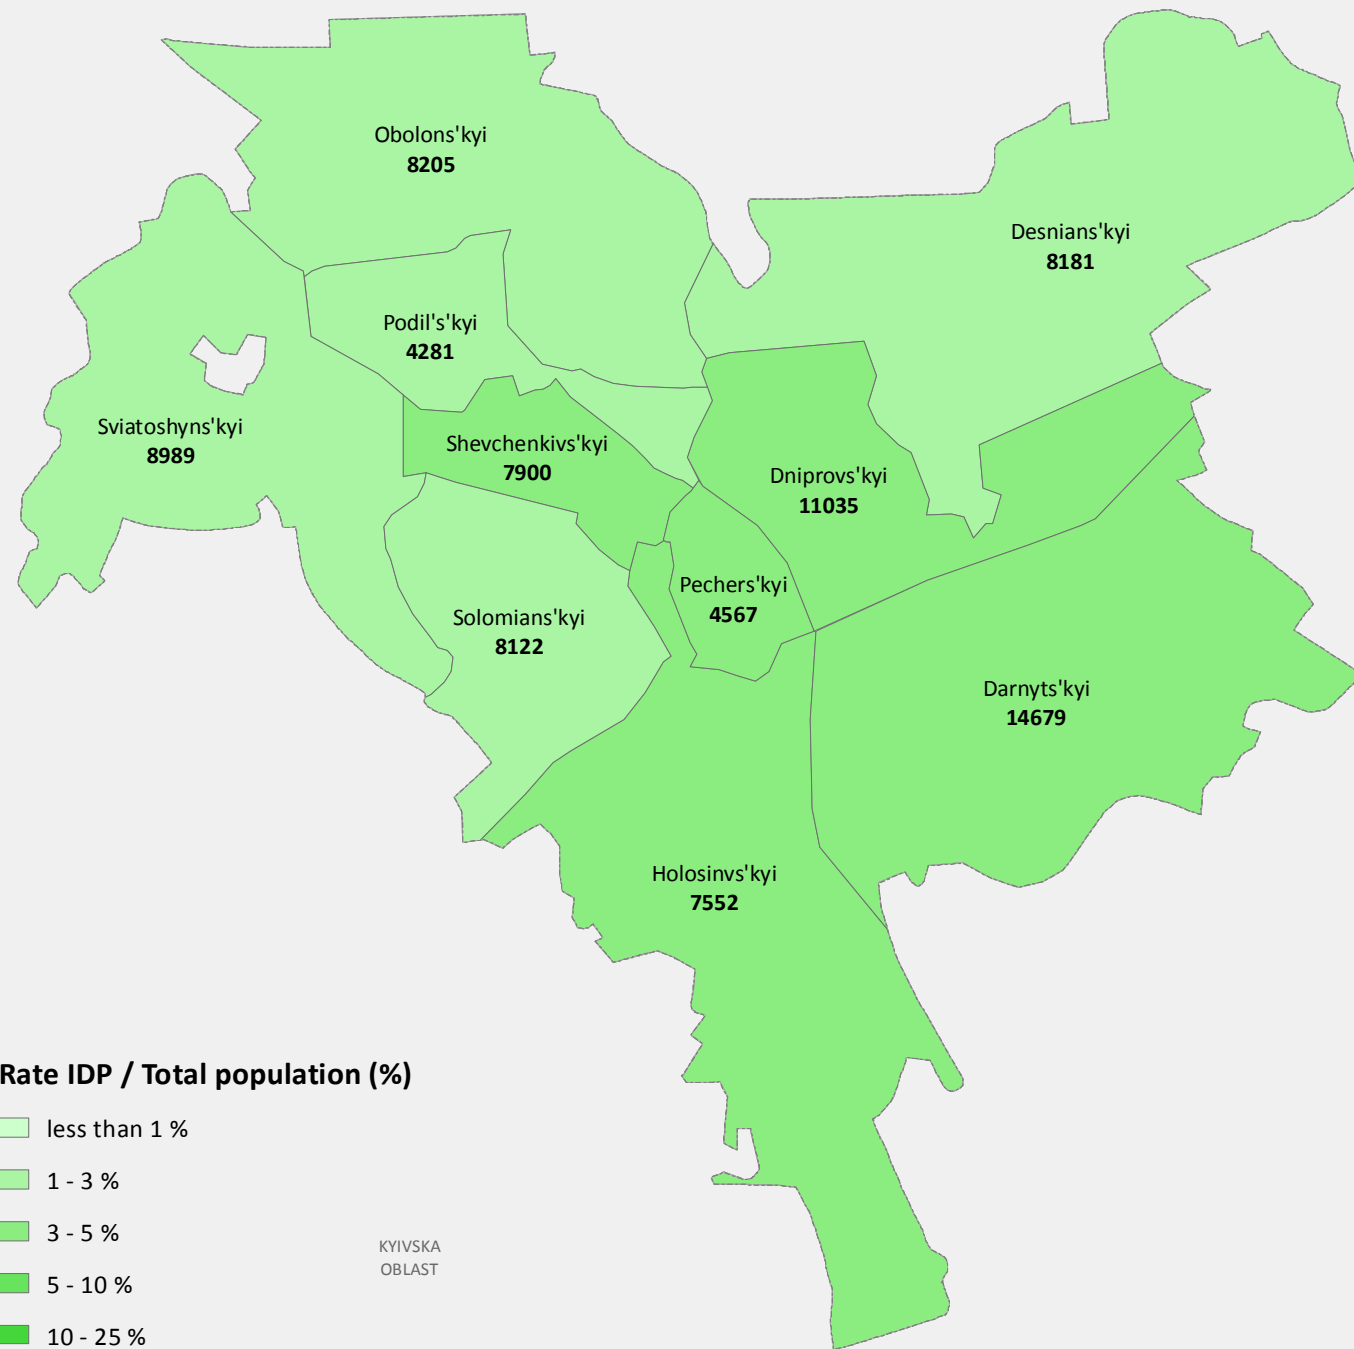

**Kyiv City total number of IDP : 83,511**

**Rate IDP / Total population (%)**

- less than 1 %
- 1 - 3 %
- 3 - 5 %
- 5 - 10 %
- 10 - 25 %
- more than 25 %

**0000** Total number of IDP

**Evolution of IDP population since 9 Mar 2015**

- less than 50
- 50 - 100
- 100 - 500
- 500 - 2500
- more than 2500