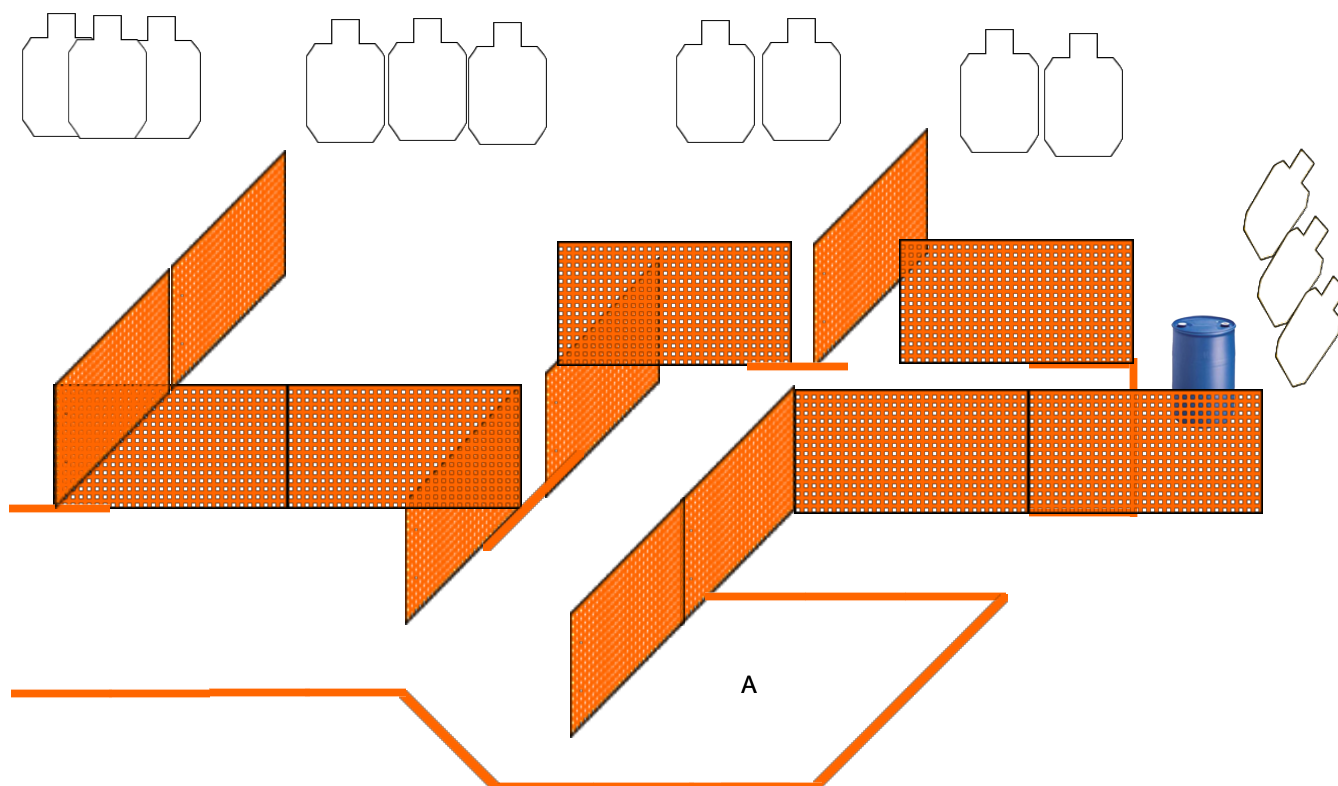

Stage 5

RULES: Other

Created By: J.Aberg

START POSITION:

Kivääri ladattu ja varmistettu

PROCEDURE:

Tuhoa vihollinen joka lymyää seinien takana.

Aloitus alueelta A. Maalit ammutaan mistä näkyy, vapaassa järjestyksessä.

Taulut: 13 miniSRA taulua

Sektorit: 180+90

Säännöt: viimeisimmän sääntökirjan mukaan.

SCORING: Unlimited

ROUND COUNT: 26

TARGETS: 13

DISTANCE: 8-20

SCORED HITS: 130p

PENALTIES:

NOTES:

VARUSTELEKA.FI

ARMEIJATAVARAN ERIKOISLIIKE

VIRANOMAINEN.FI