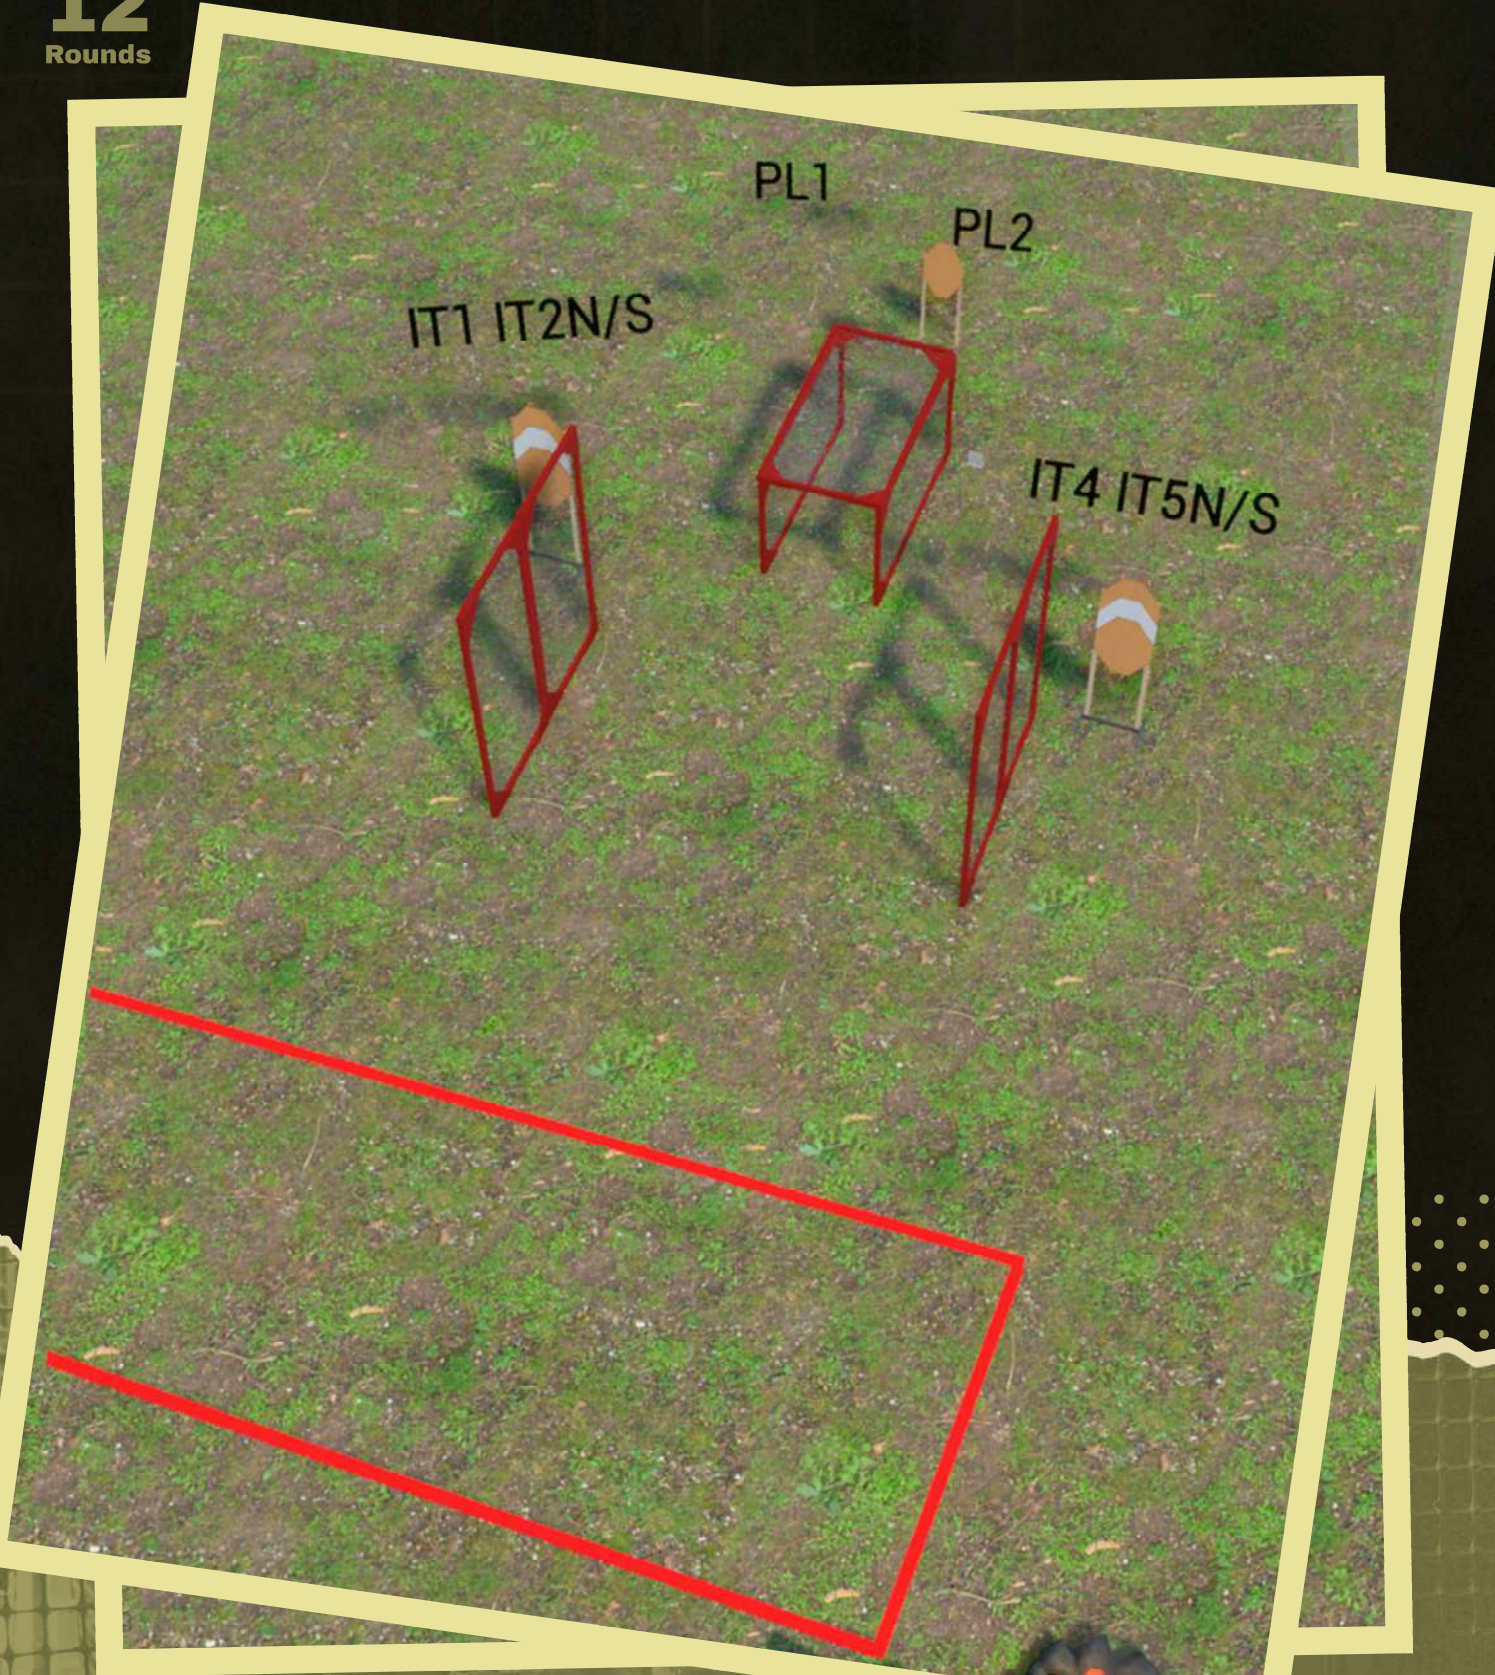

SORDIN

VERKAN

Trijicon
Ballistic Aiming Solutions

SPORTEC LOCK & LOAD

CESIUM AB

STAGE 8 - SPORTEC GRILLEN

12
Rounds

OUTDOOR ENTERPRISE