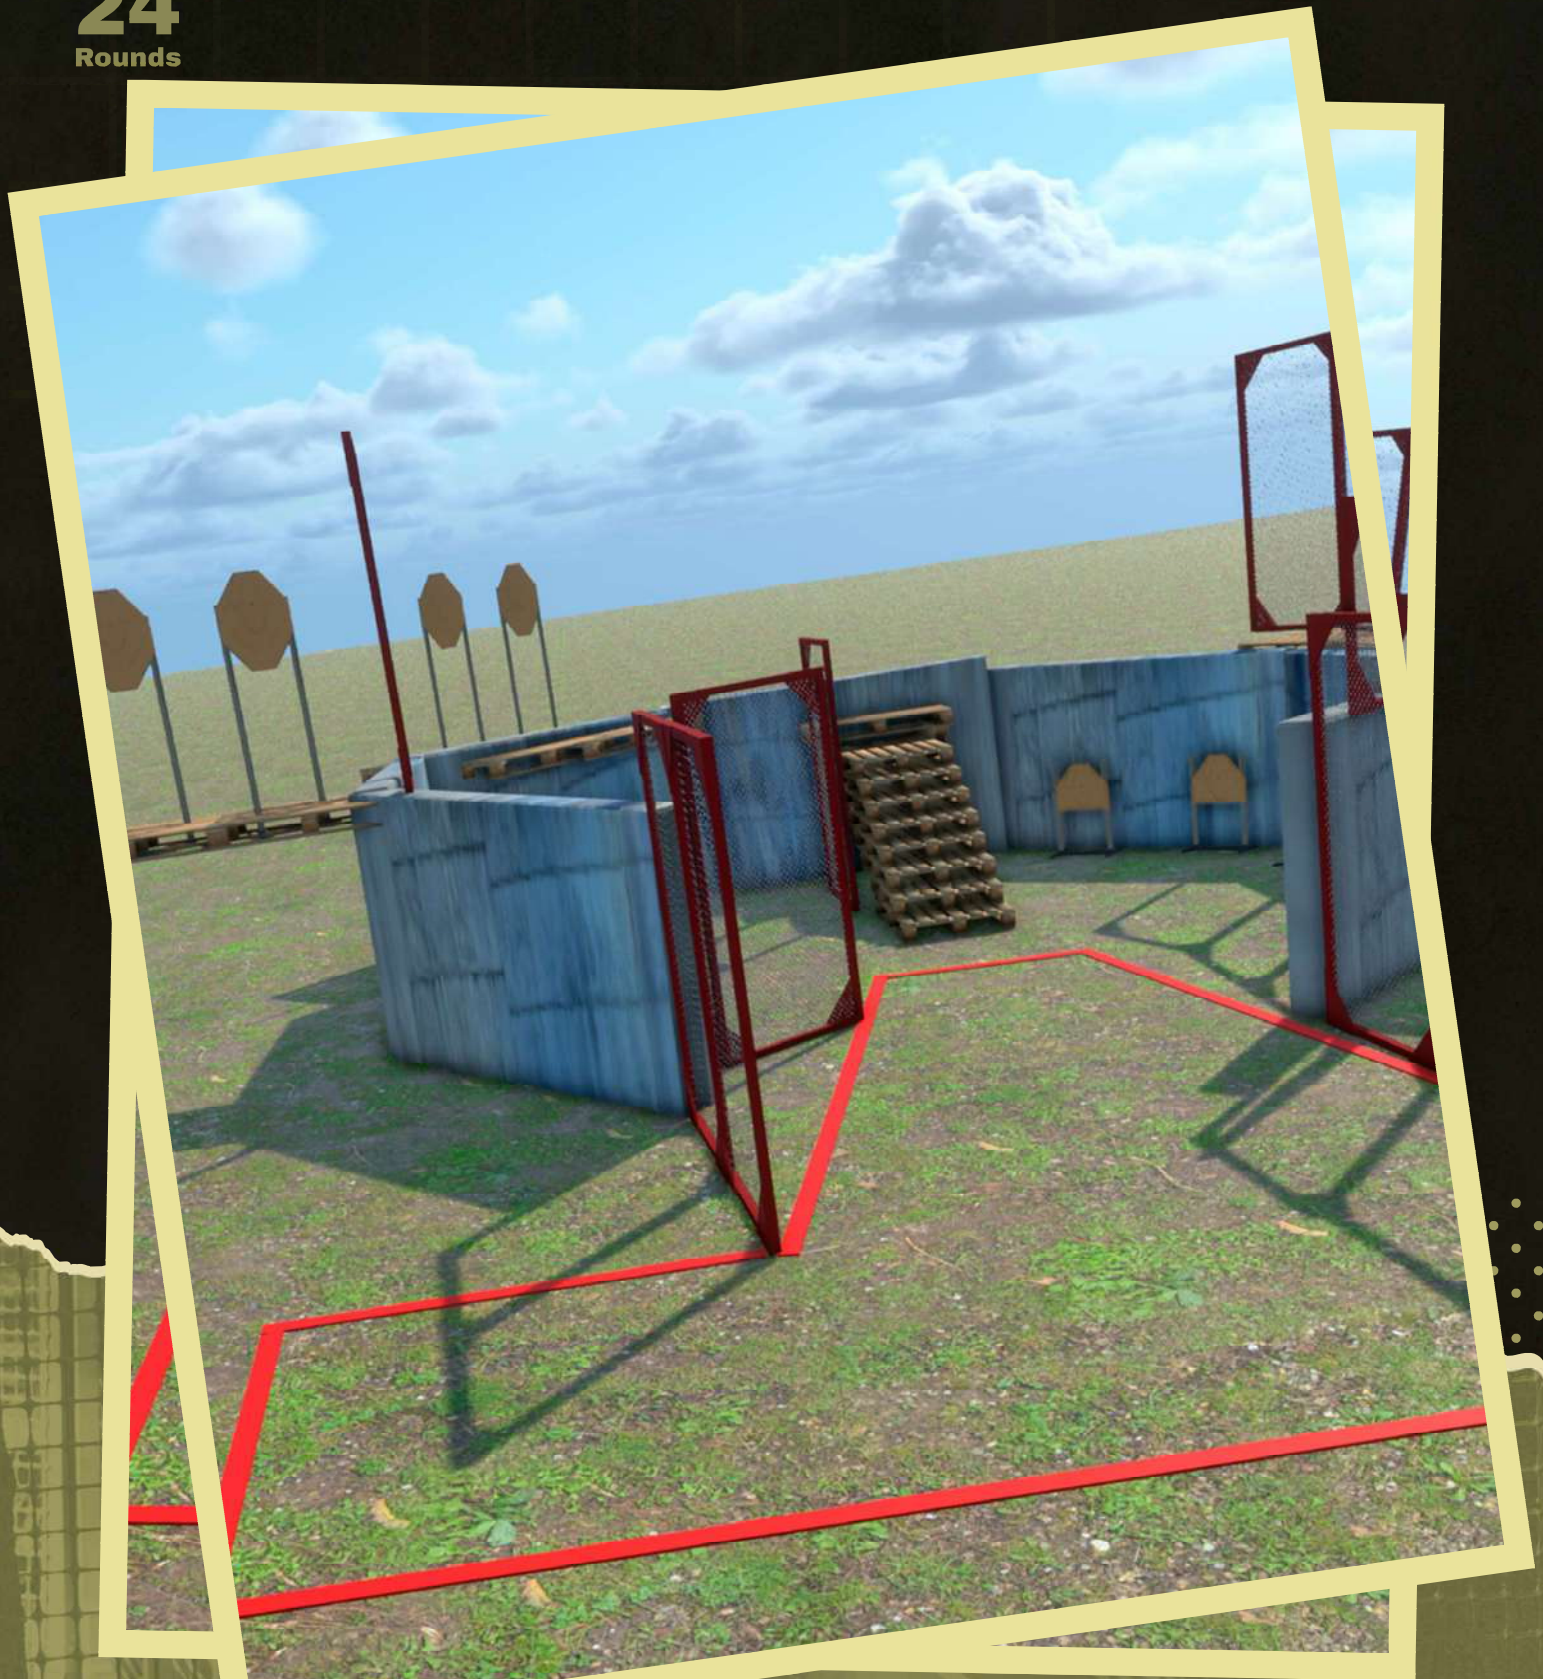

STAGE 2 - THE OUTDOOR ENTERPRISE

24
Rounds

OUTDOOR
ENTERPRISE

BOFORS TEST CENTER

SORDIN

VERKAN

SPORTEC LOCK & LOAD

CESIUM AB